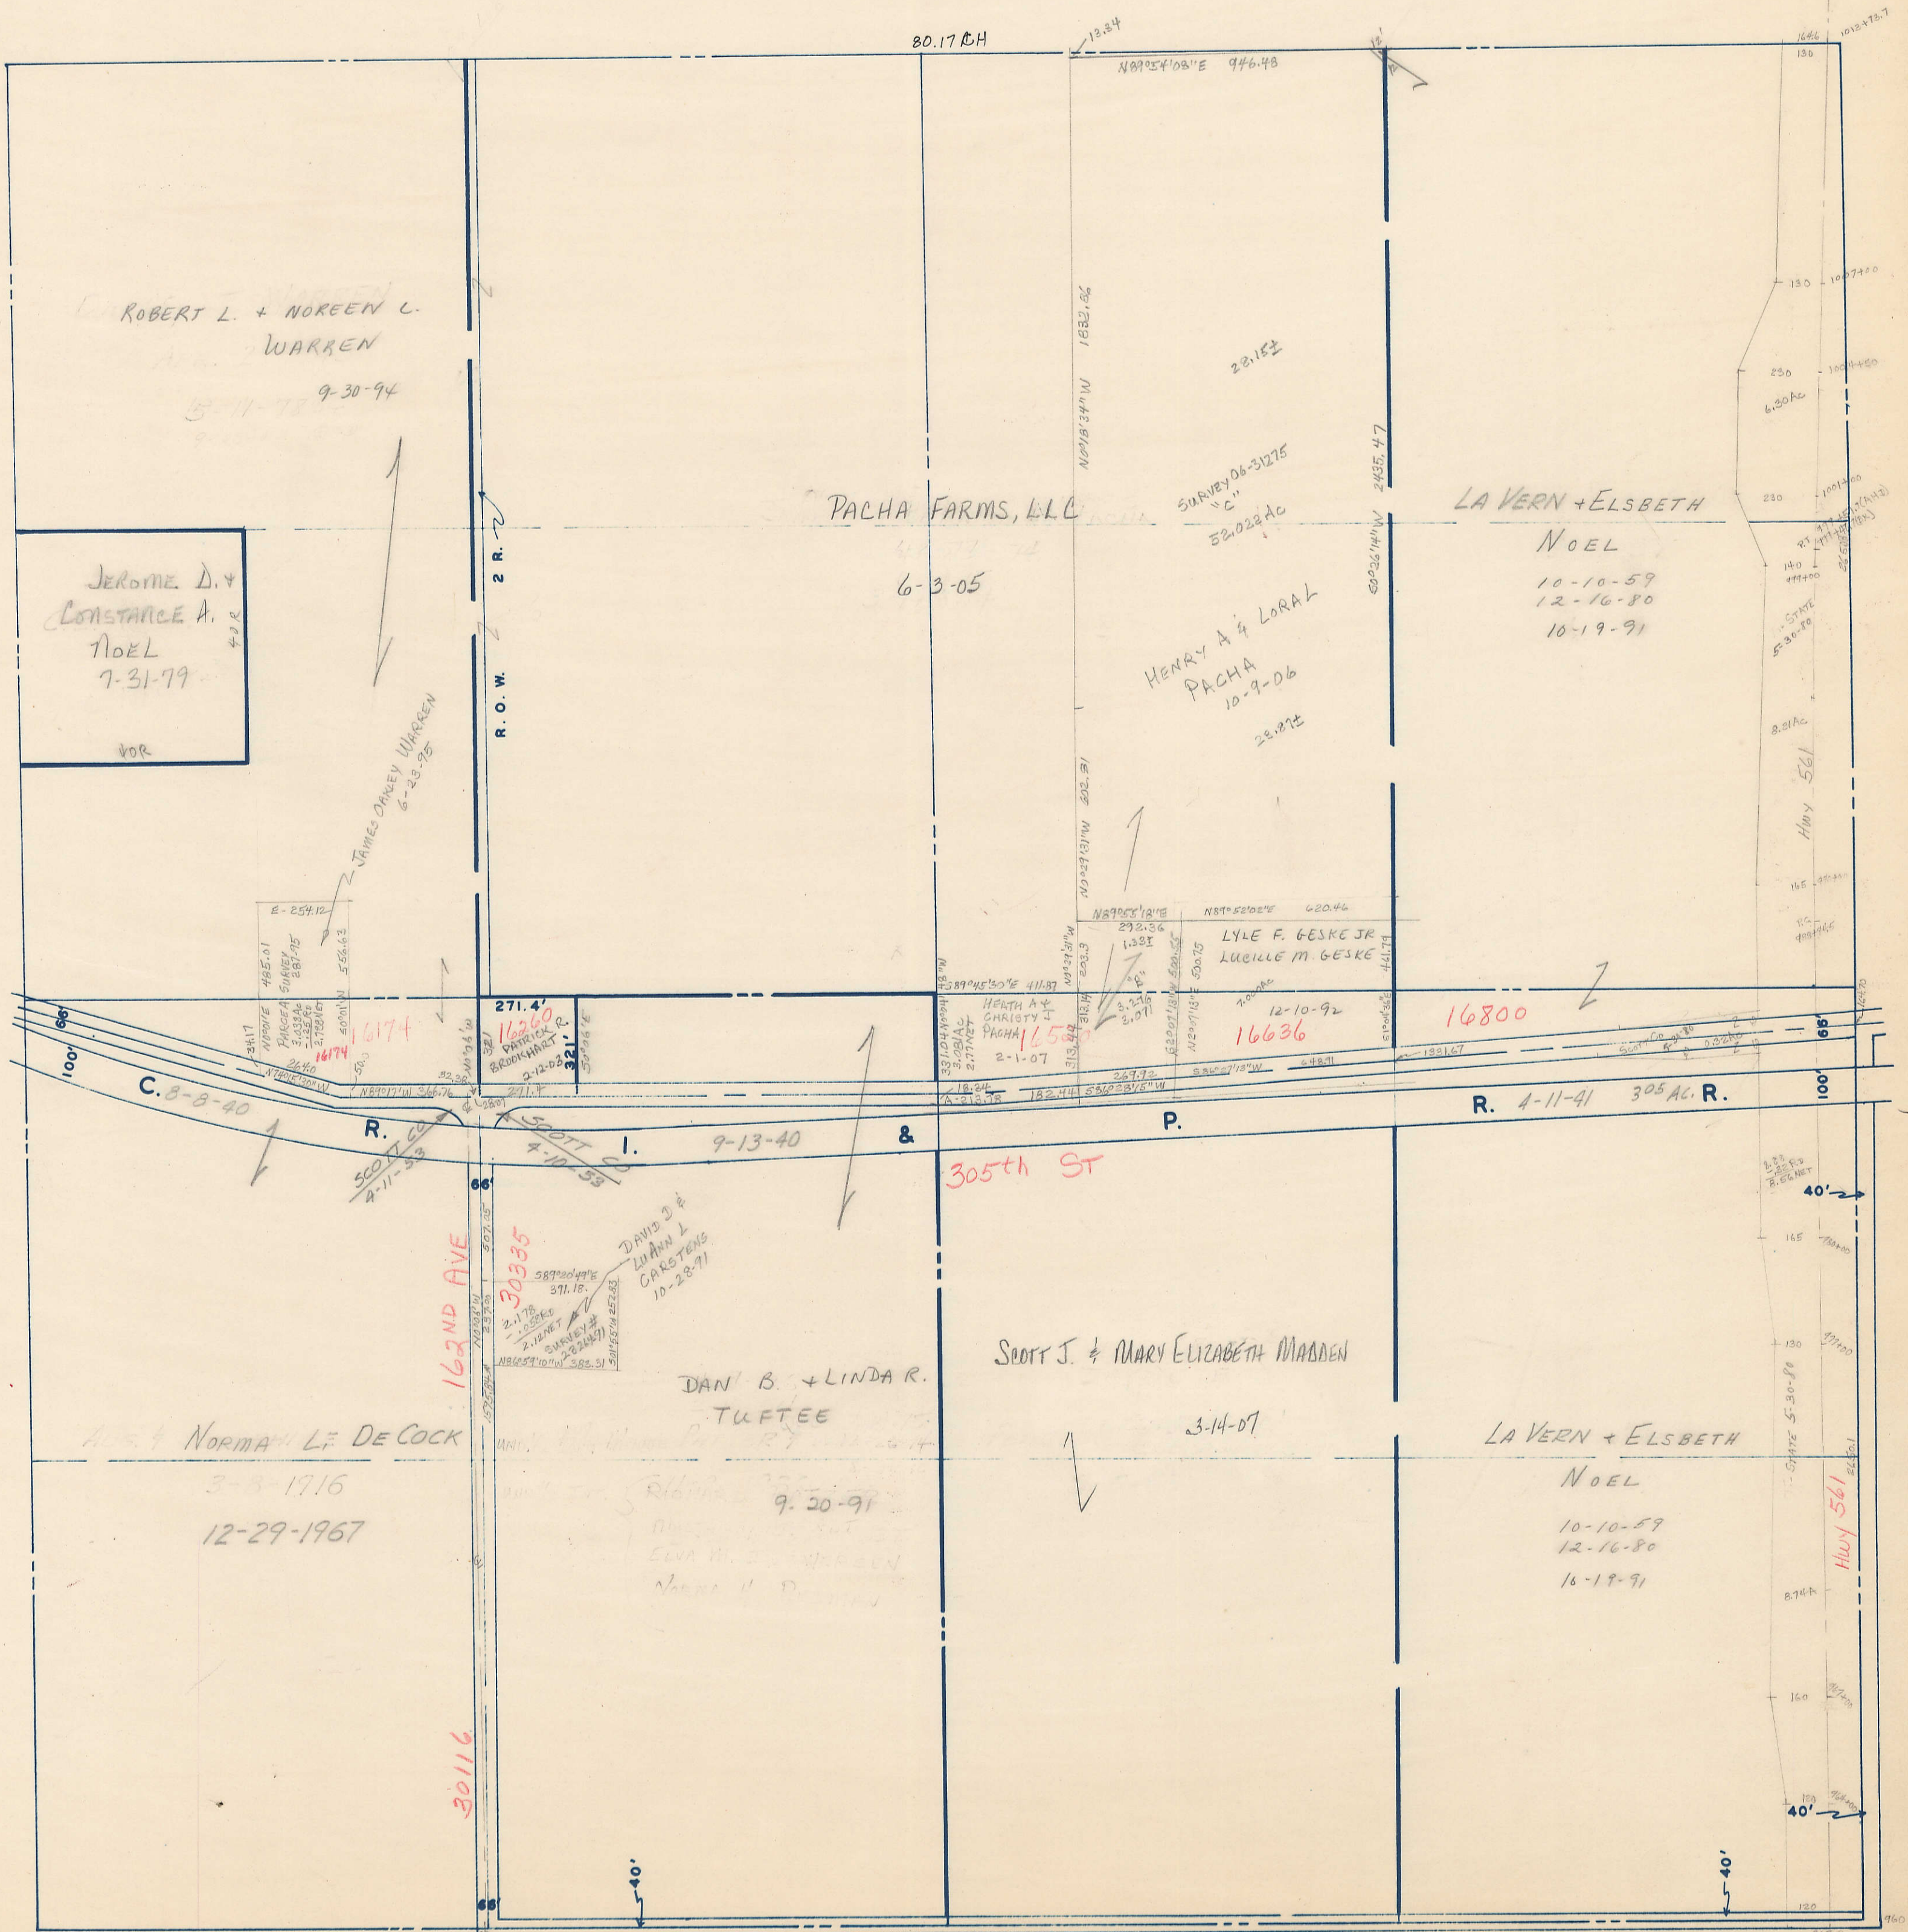

SECTION 11
TOWNSHIP 80 NORTH, RANGE 3 EAST,
5TH PRINCIPAL MERIDIAN
WINFIELD TOWNSHIP
SCOTT COUNTY, IOWA

TRANSFER PAGE 471

SCALE : 1 INCH = 330 FEET

SECTION 2 PAGE 2

SECTION 10 PAGE 10

SECTION 12 PAGE 12

SECTION 14 PAGE 14