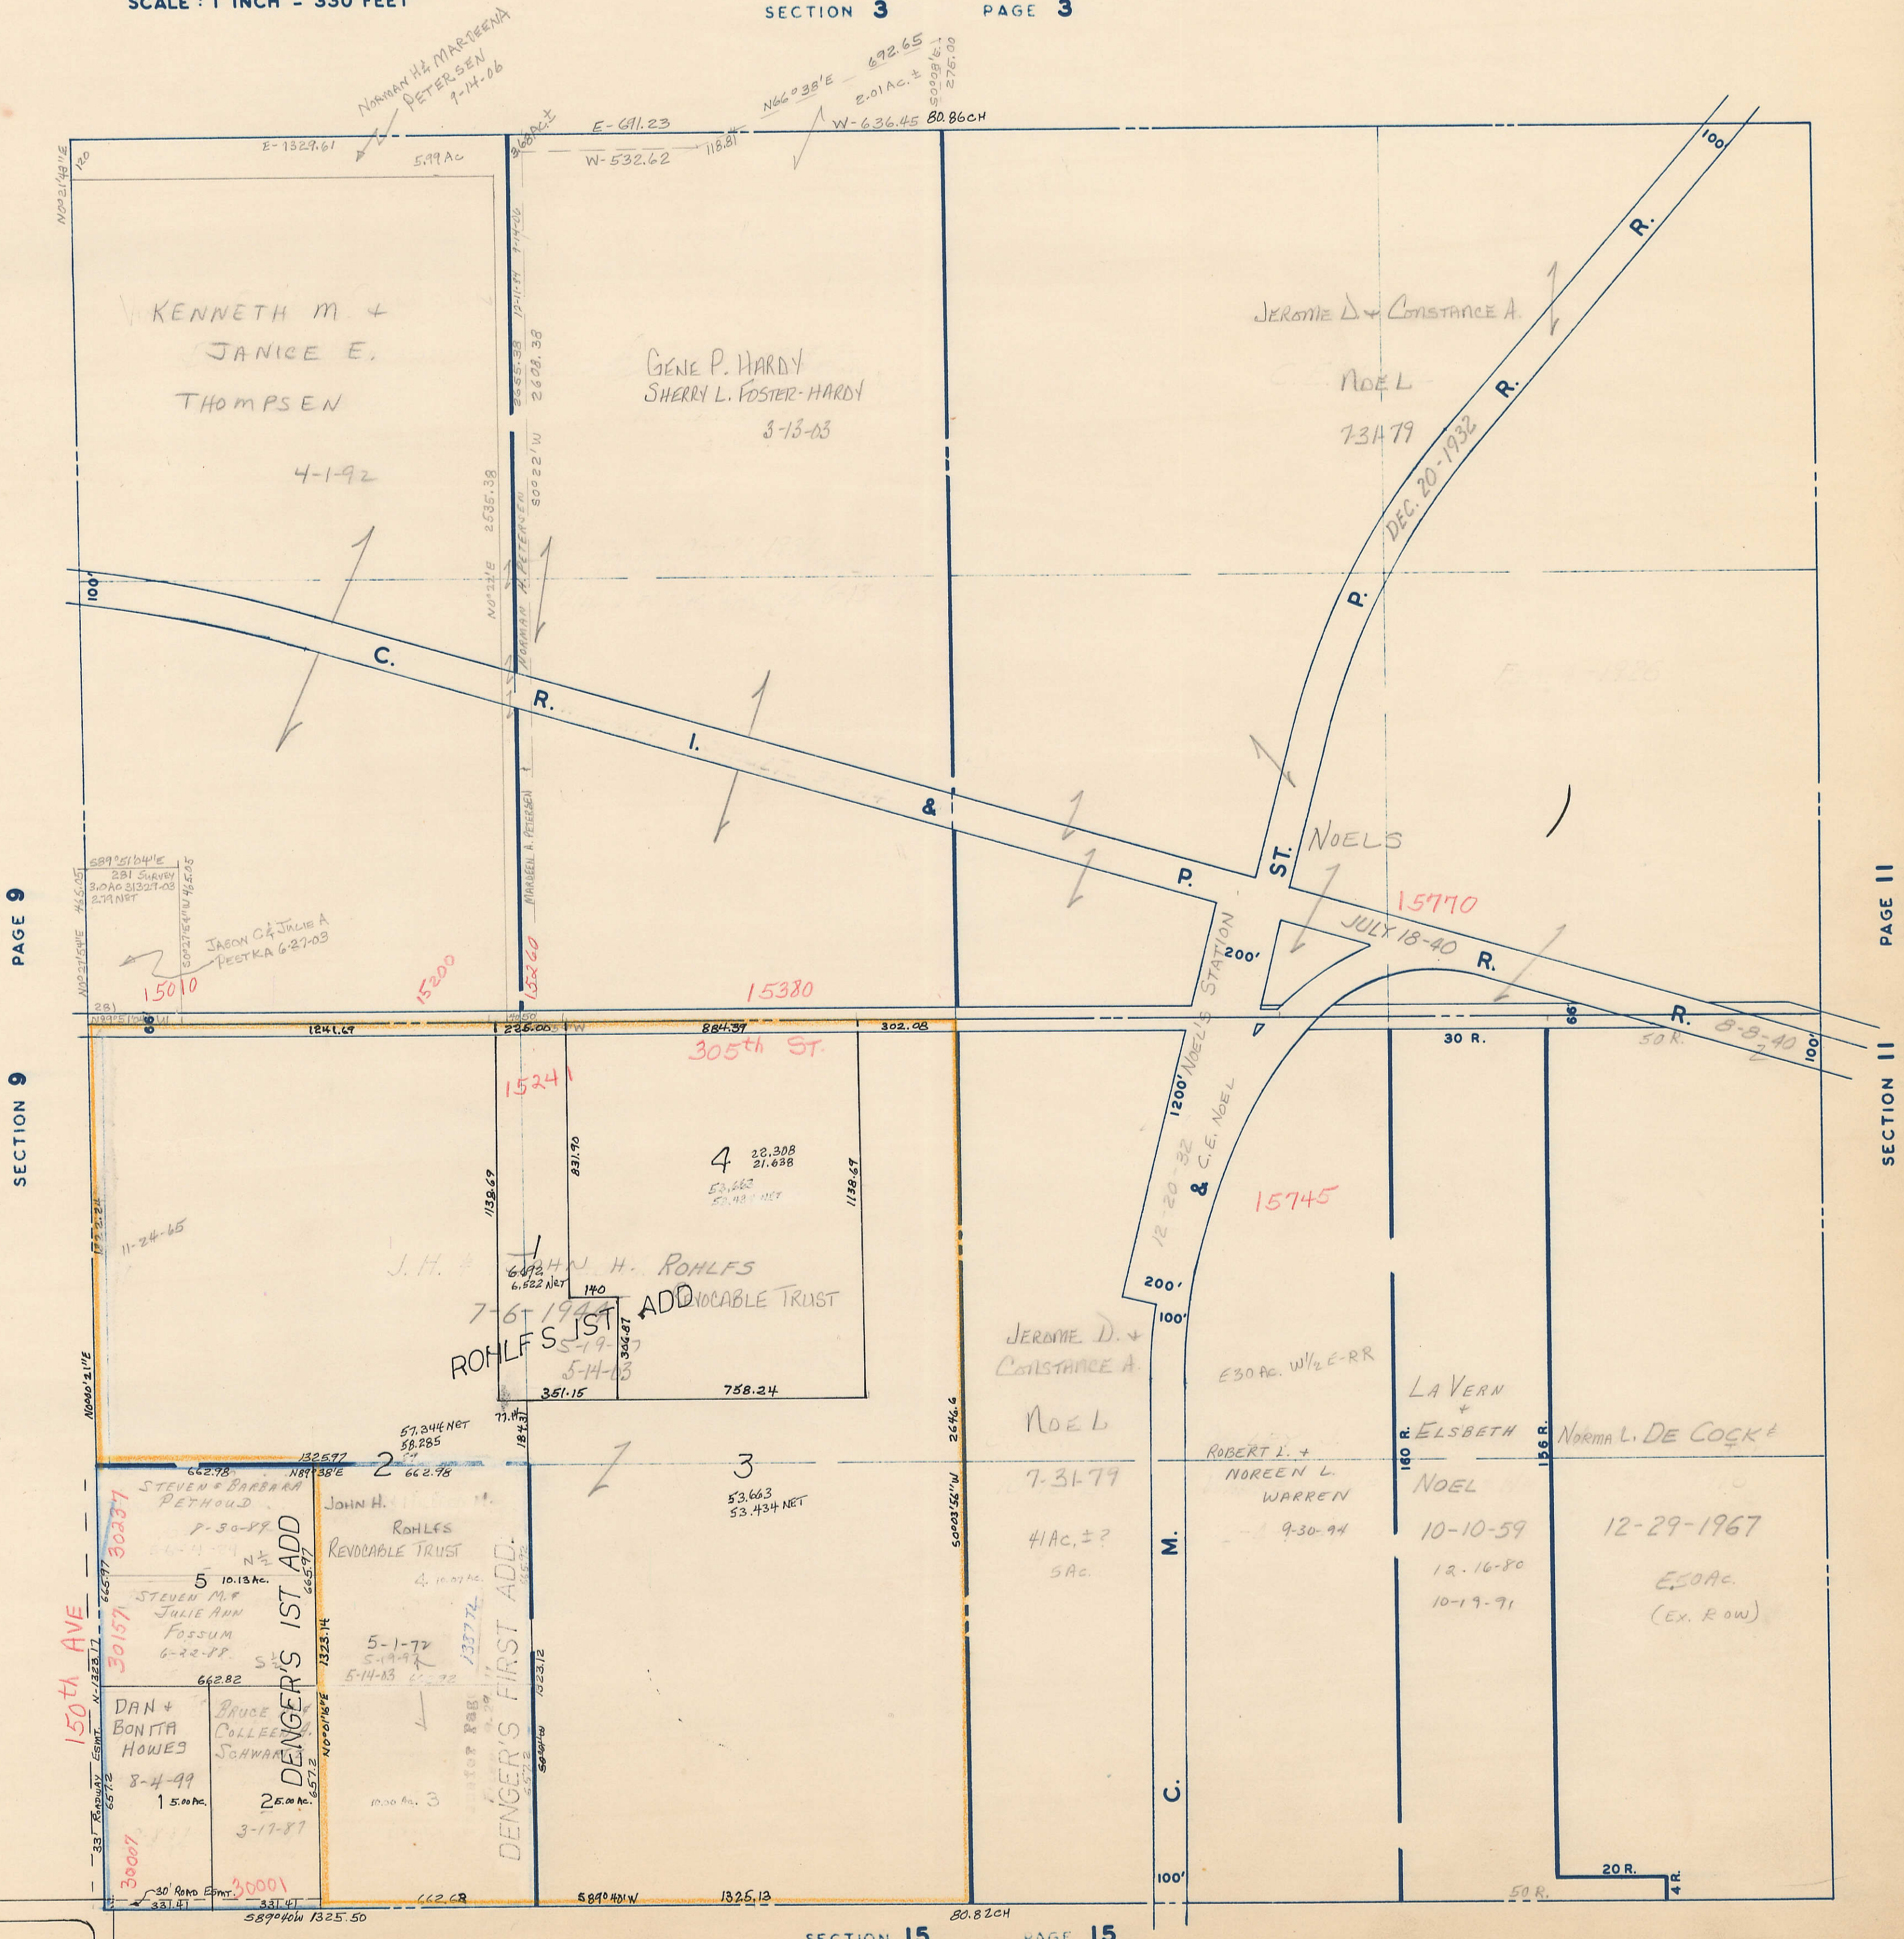

SECTION 10
TOWNSHIP 80 NORTH, RANGE 3 EAST,
5TH PRINCIPAL MERIDIAN
WINFIELD TOWNSHIP
SCOTT COUNTY, IOWA

TRANSFER PAGE 470

SCALE: 1 INCH = 330 FEET

SECTION 3 PAGE 3

SECTION 15 PAGE 15