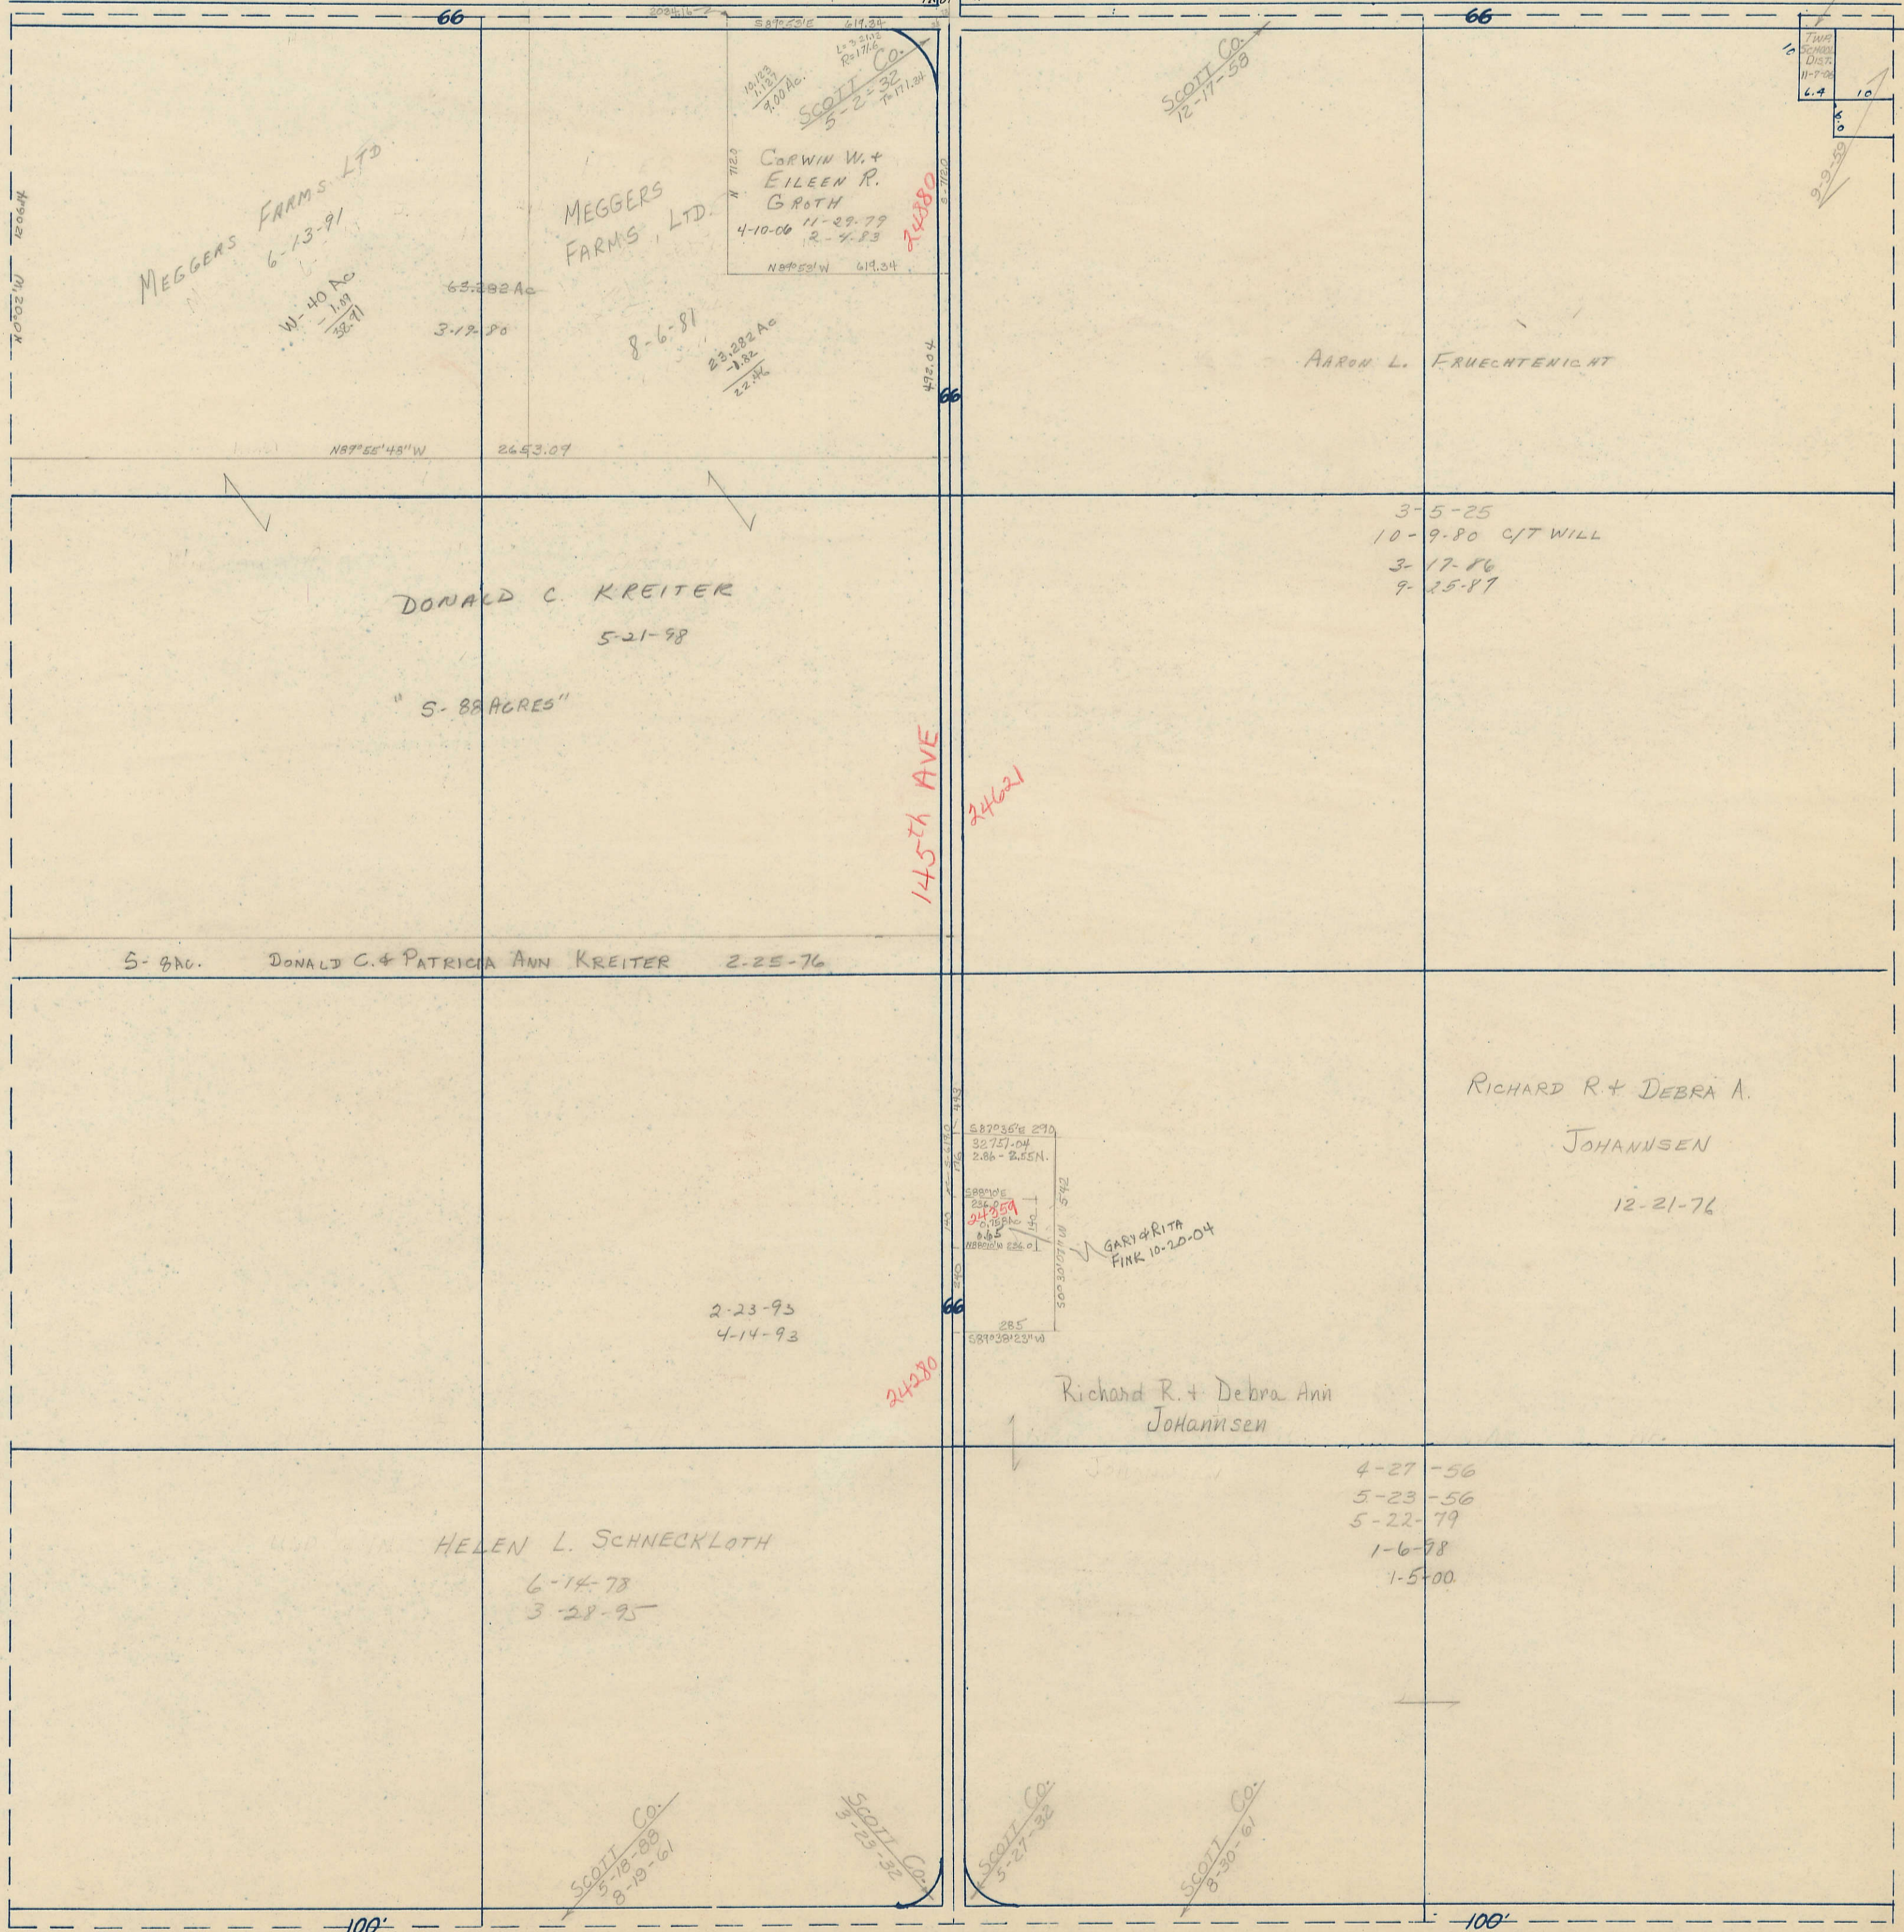

SECTION
9

SCALE IN CHAINS

Township 79-North; Range 3

EAST OF THE FIFTH PRINCIPAL MERIDIAN

SCALE IN FEET

SCOTT COUNTY, IOWA

SHERIDAN TOWNSHIP

Transfer Page 433

NORTH

250th ST

112
78.81 CH.

SCOTT Co.
2-18-59

145th AVE

24621

24280

240th ST

78.81 CH.

SOUTH

WEST

EAST