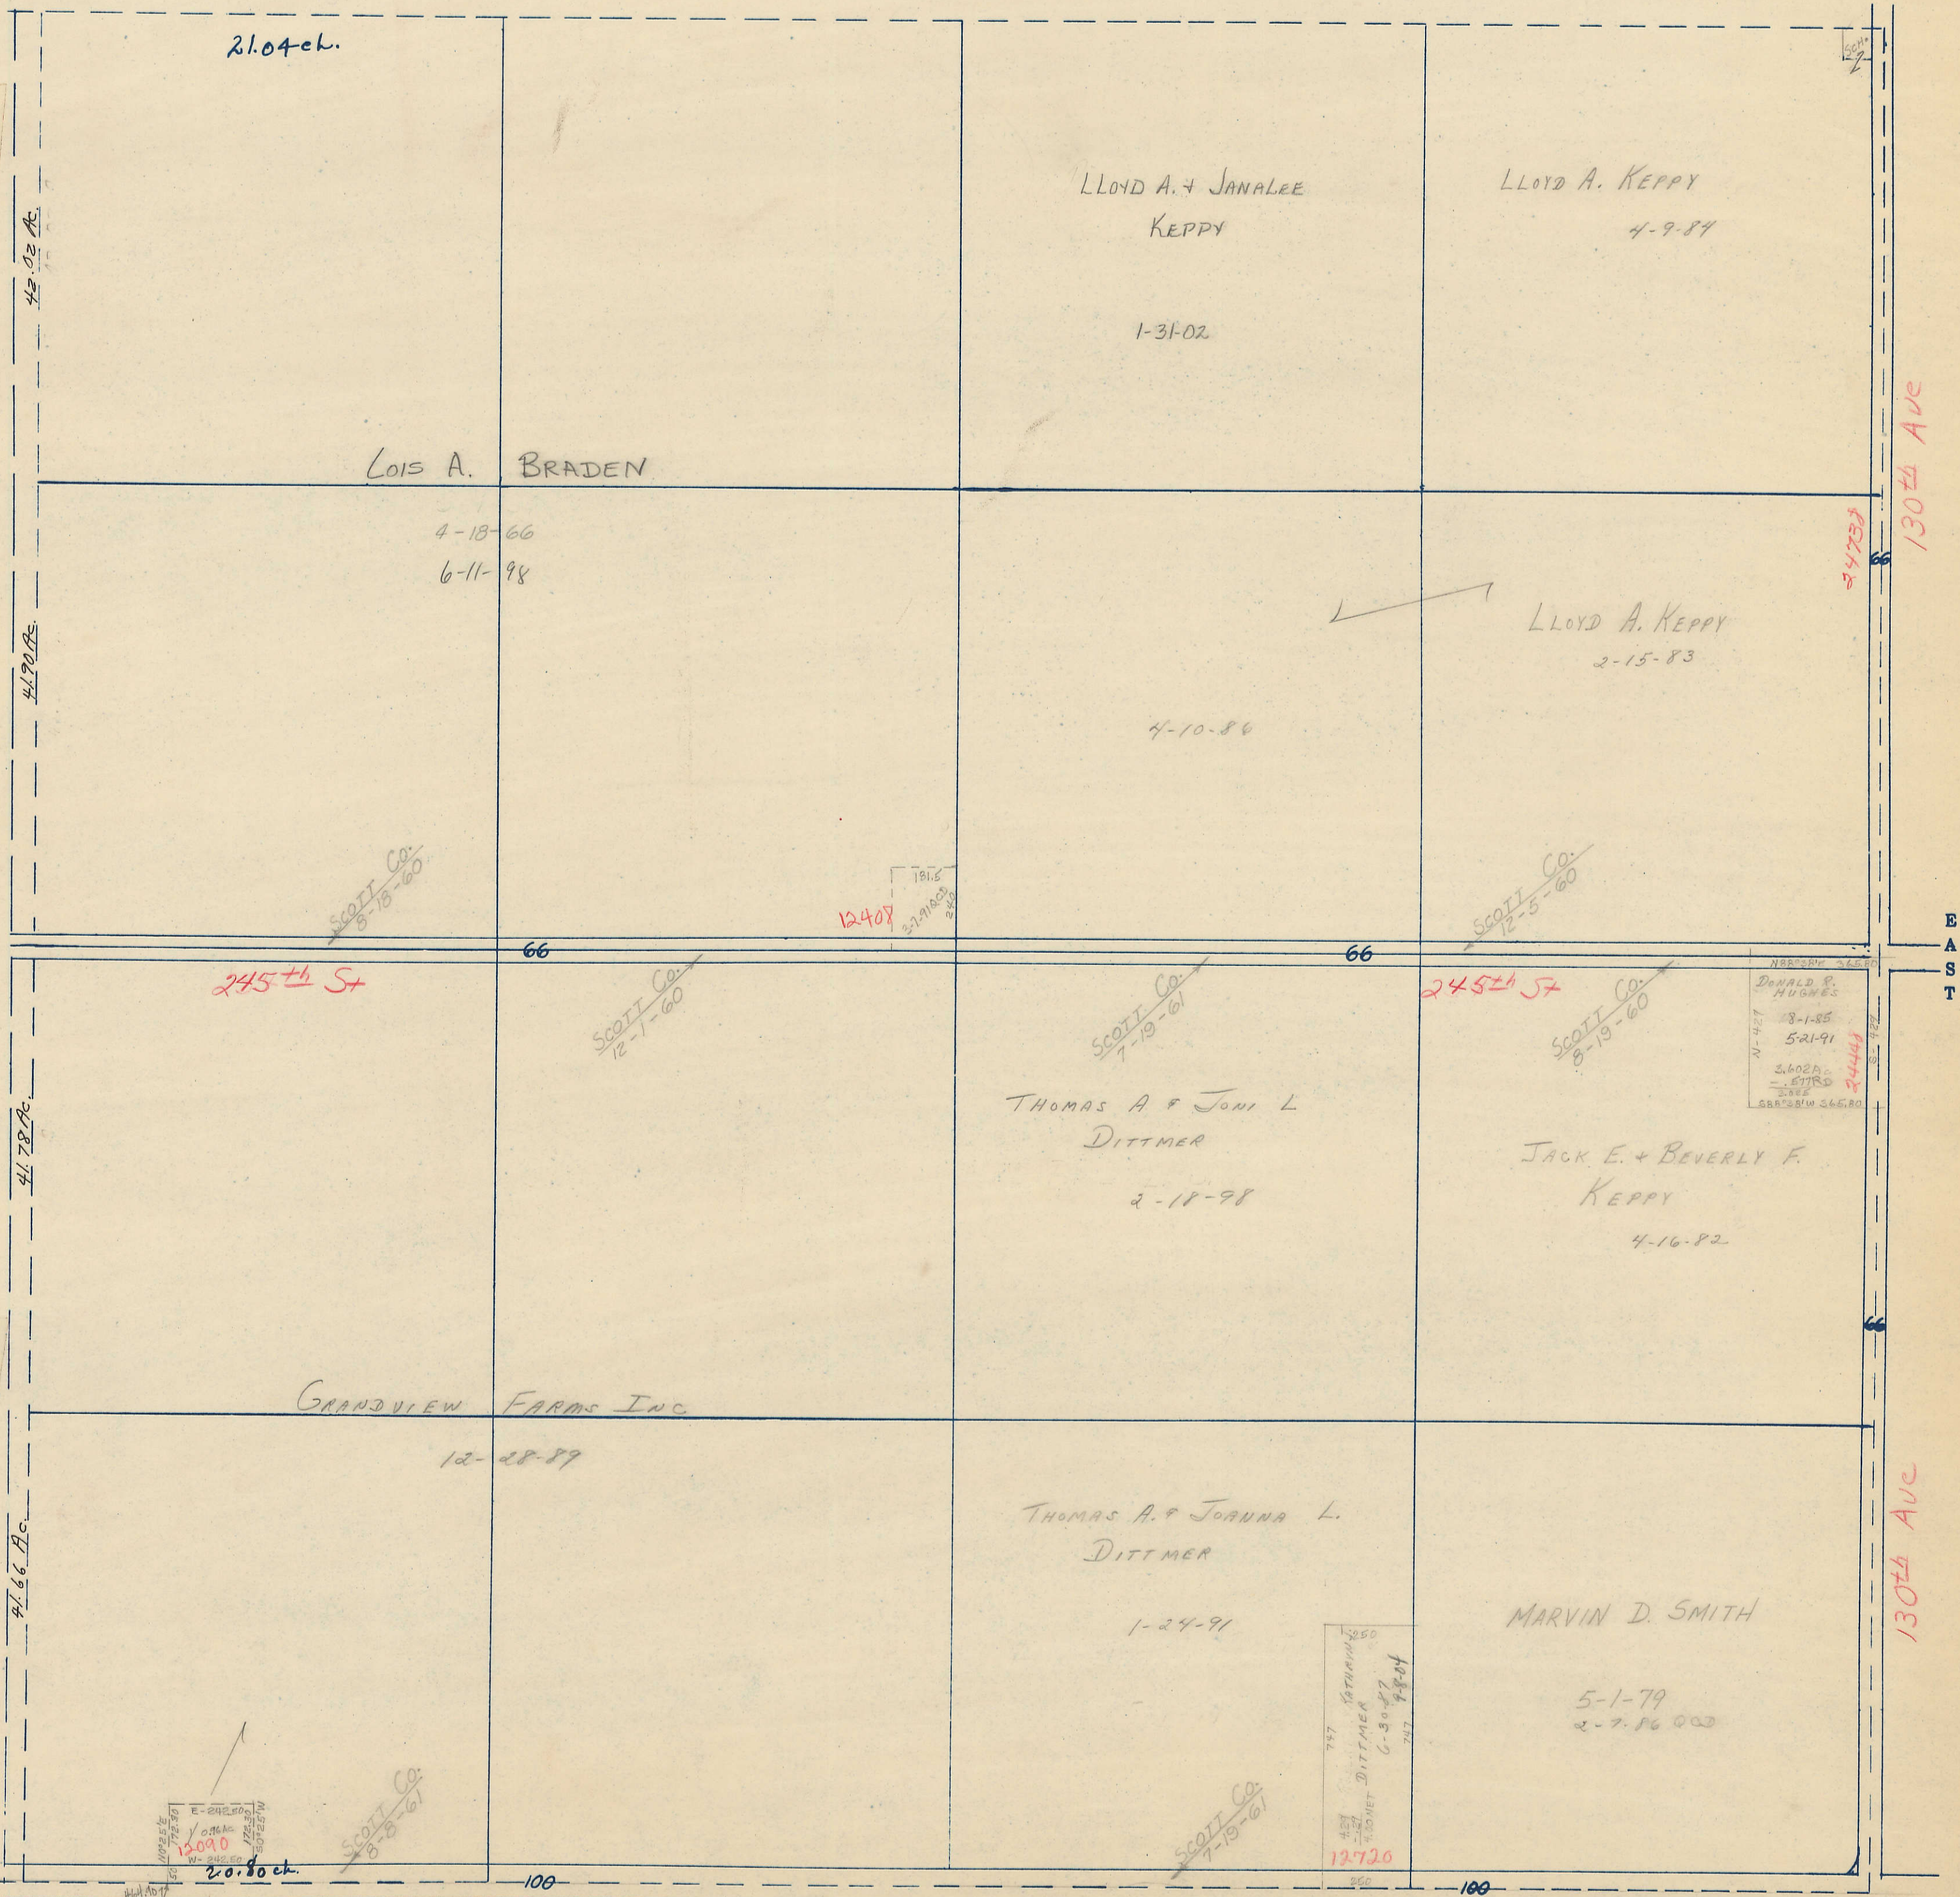

SECTION
7

SCALE IN CHAINS

Township 79-North; Range 3

EAST OF THE FIFTH PRINCIPAL MERIDIAN

SCOTT COUNTY, IOWA

SHERIDAN TOWNSHIP

NORTH

SCALE IN FEET

Transfer Page 431

240th St/Le Claire Rd
SOUTH