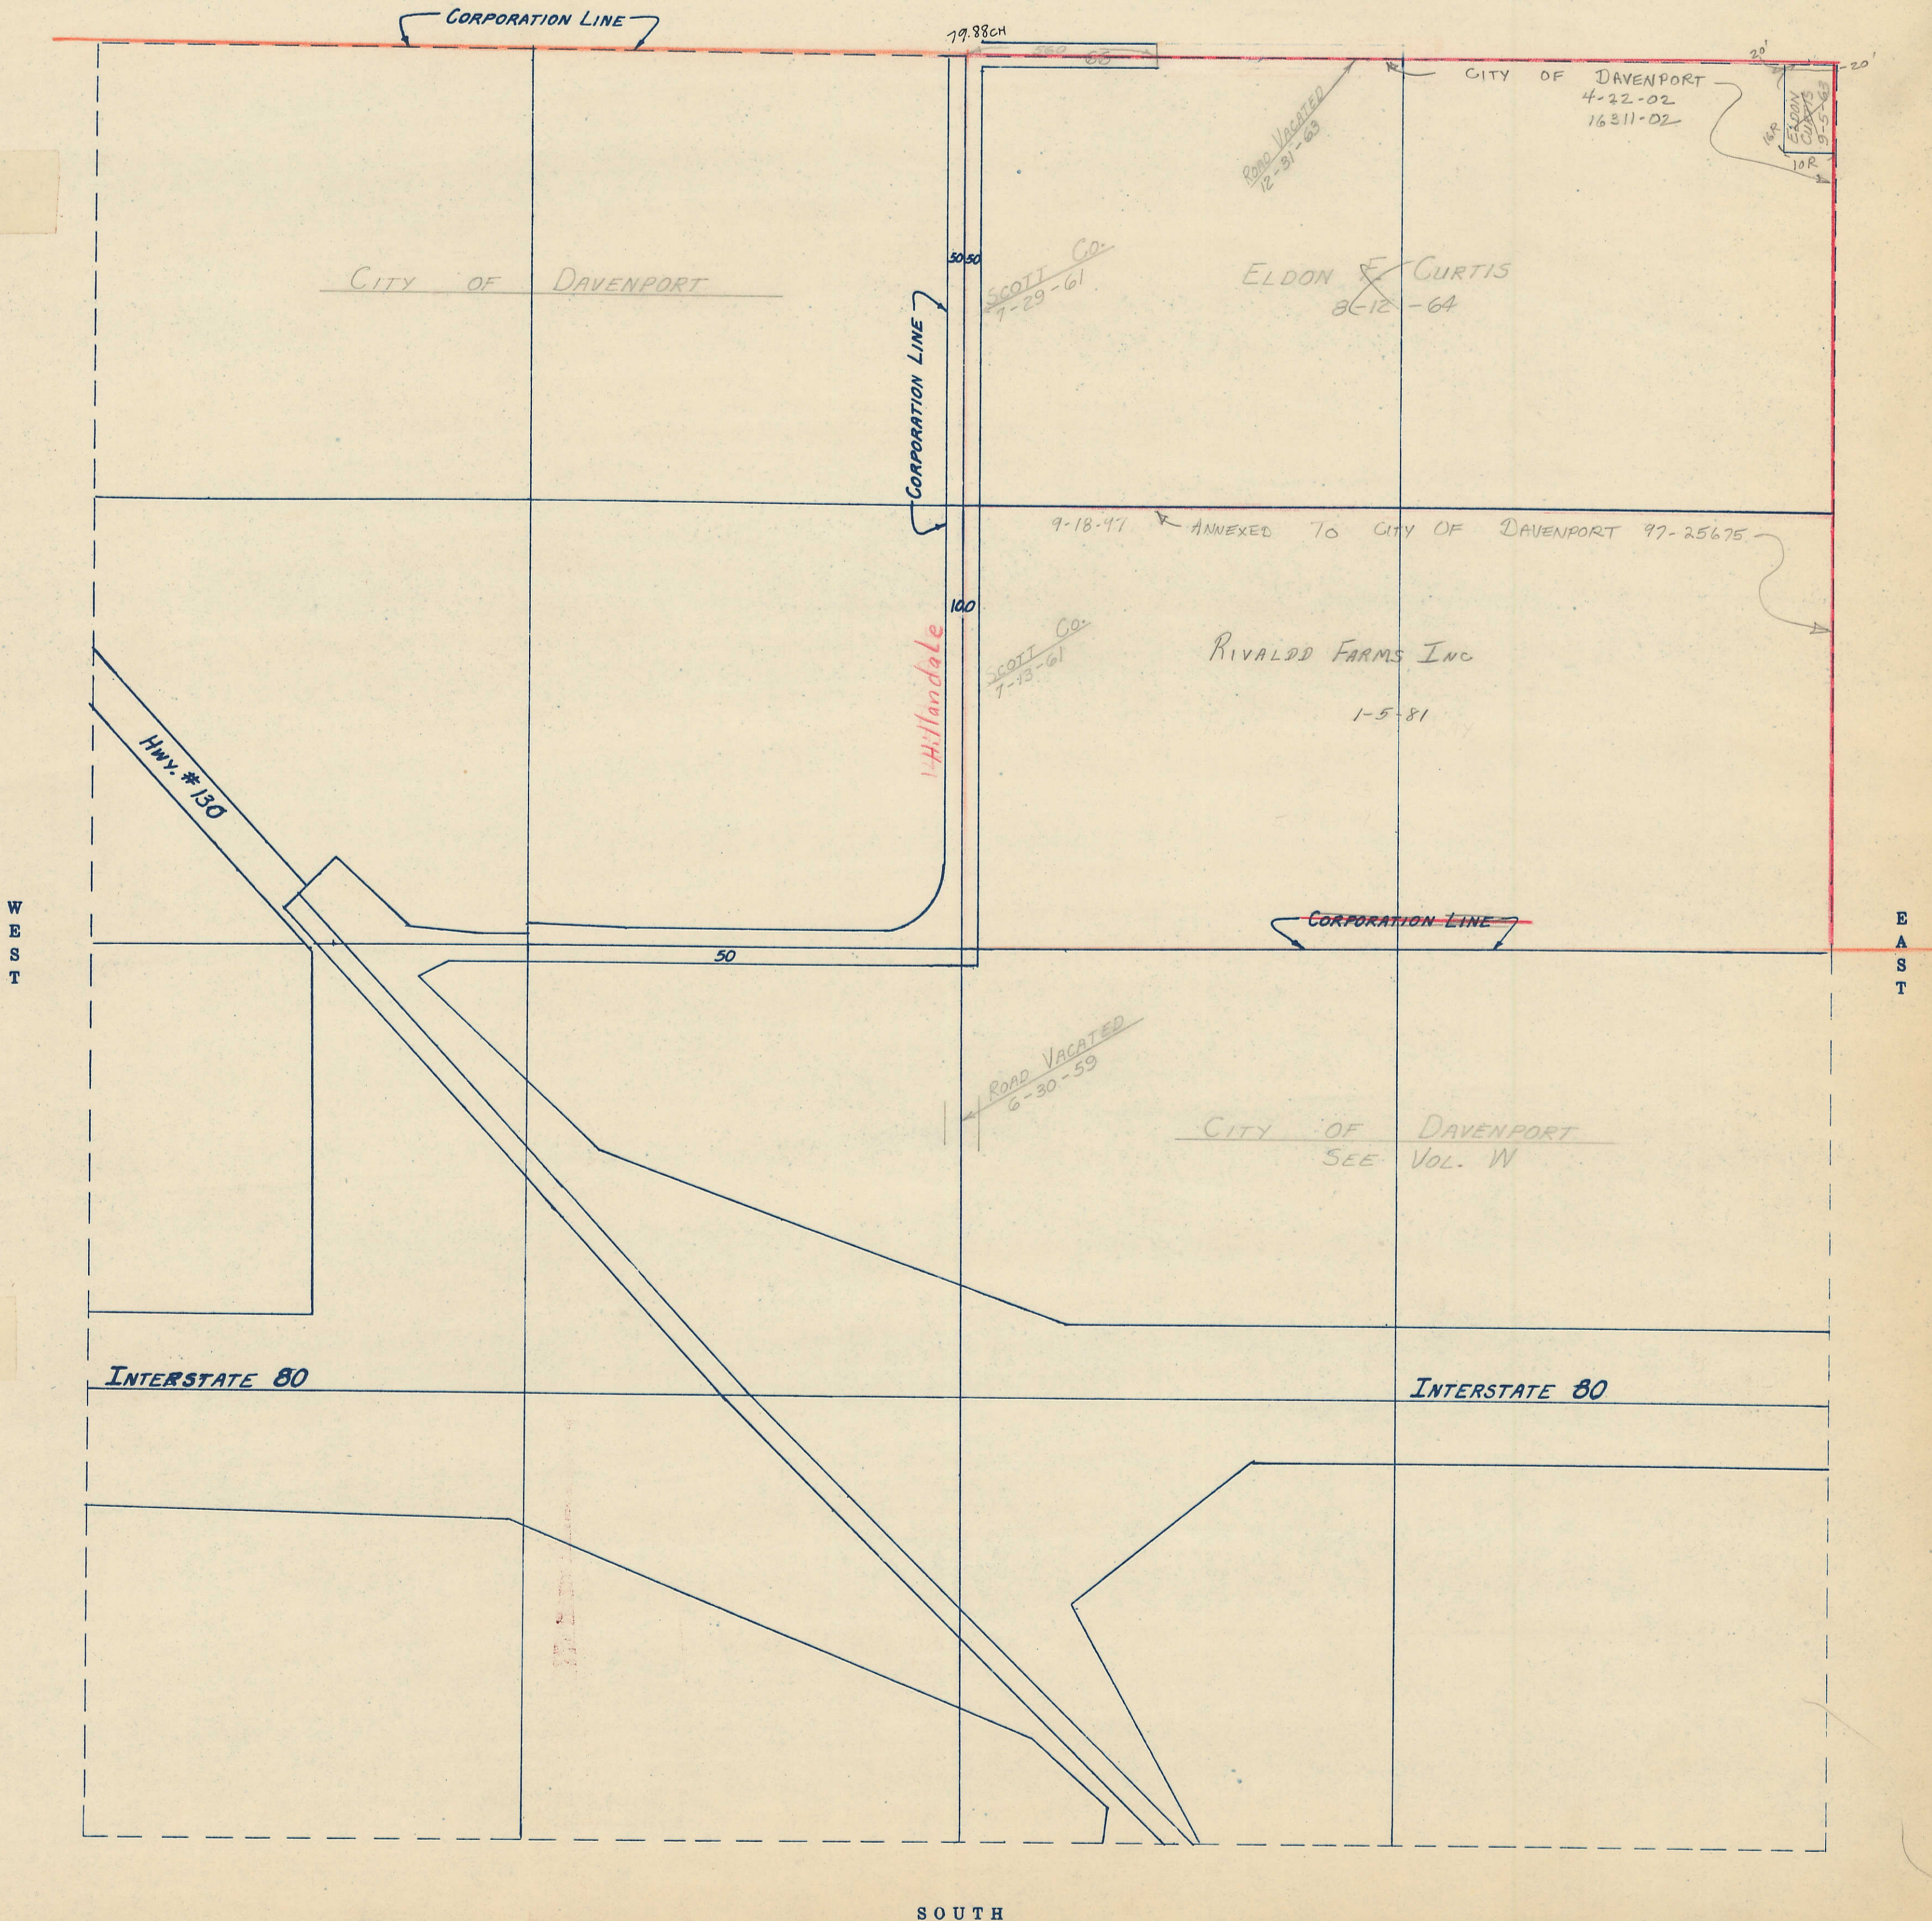

SECTION
33

SCALE IN CHAINS

Township 79-North; Range 3

EAST OF THE FIFTH PRINCIPAL MERIDIAN

SCALE IN FEET

SCOTT COUNTY, IOWA
SHERIDAN TOWNSHIP

ANNEX: 9-18-97 25675-97
4-22-02 16311-02
Transfer Page 457

NORTH

SOUTH