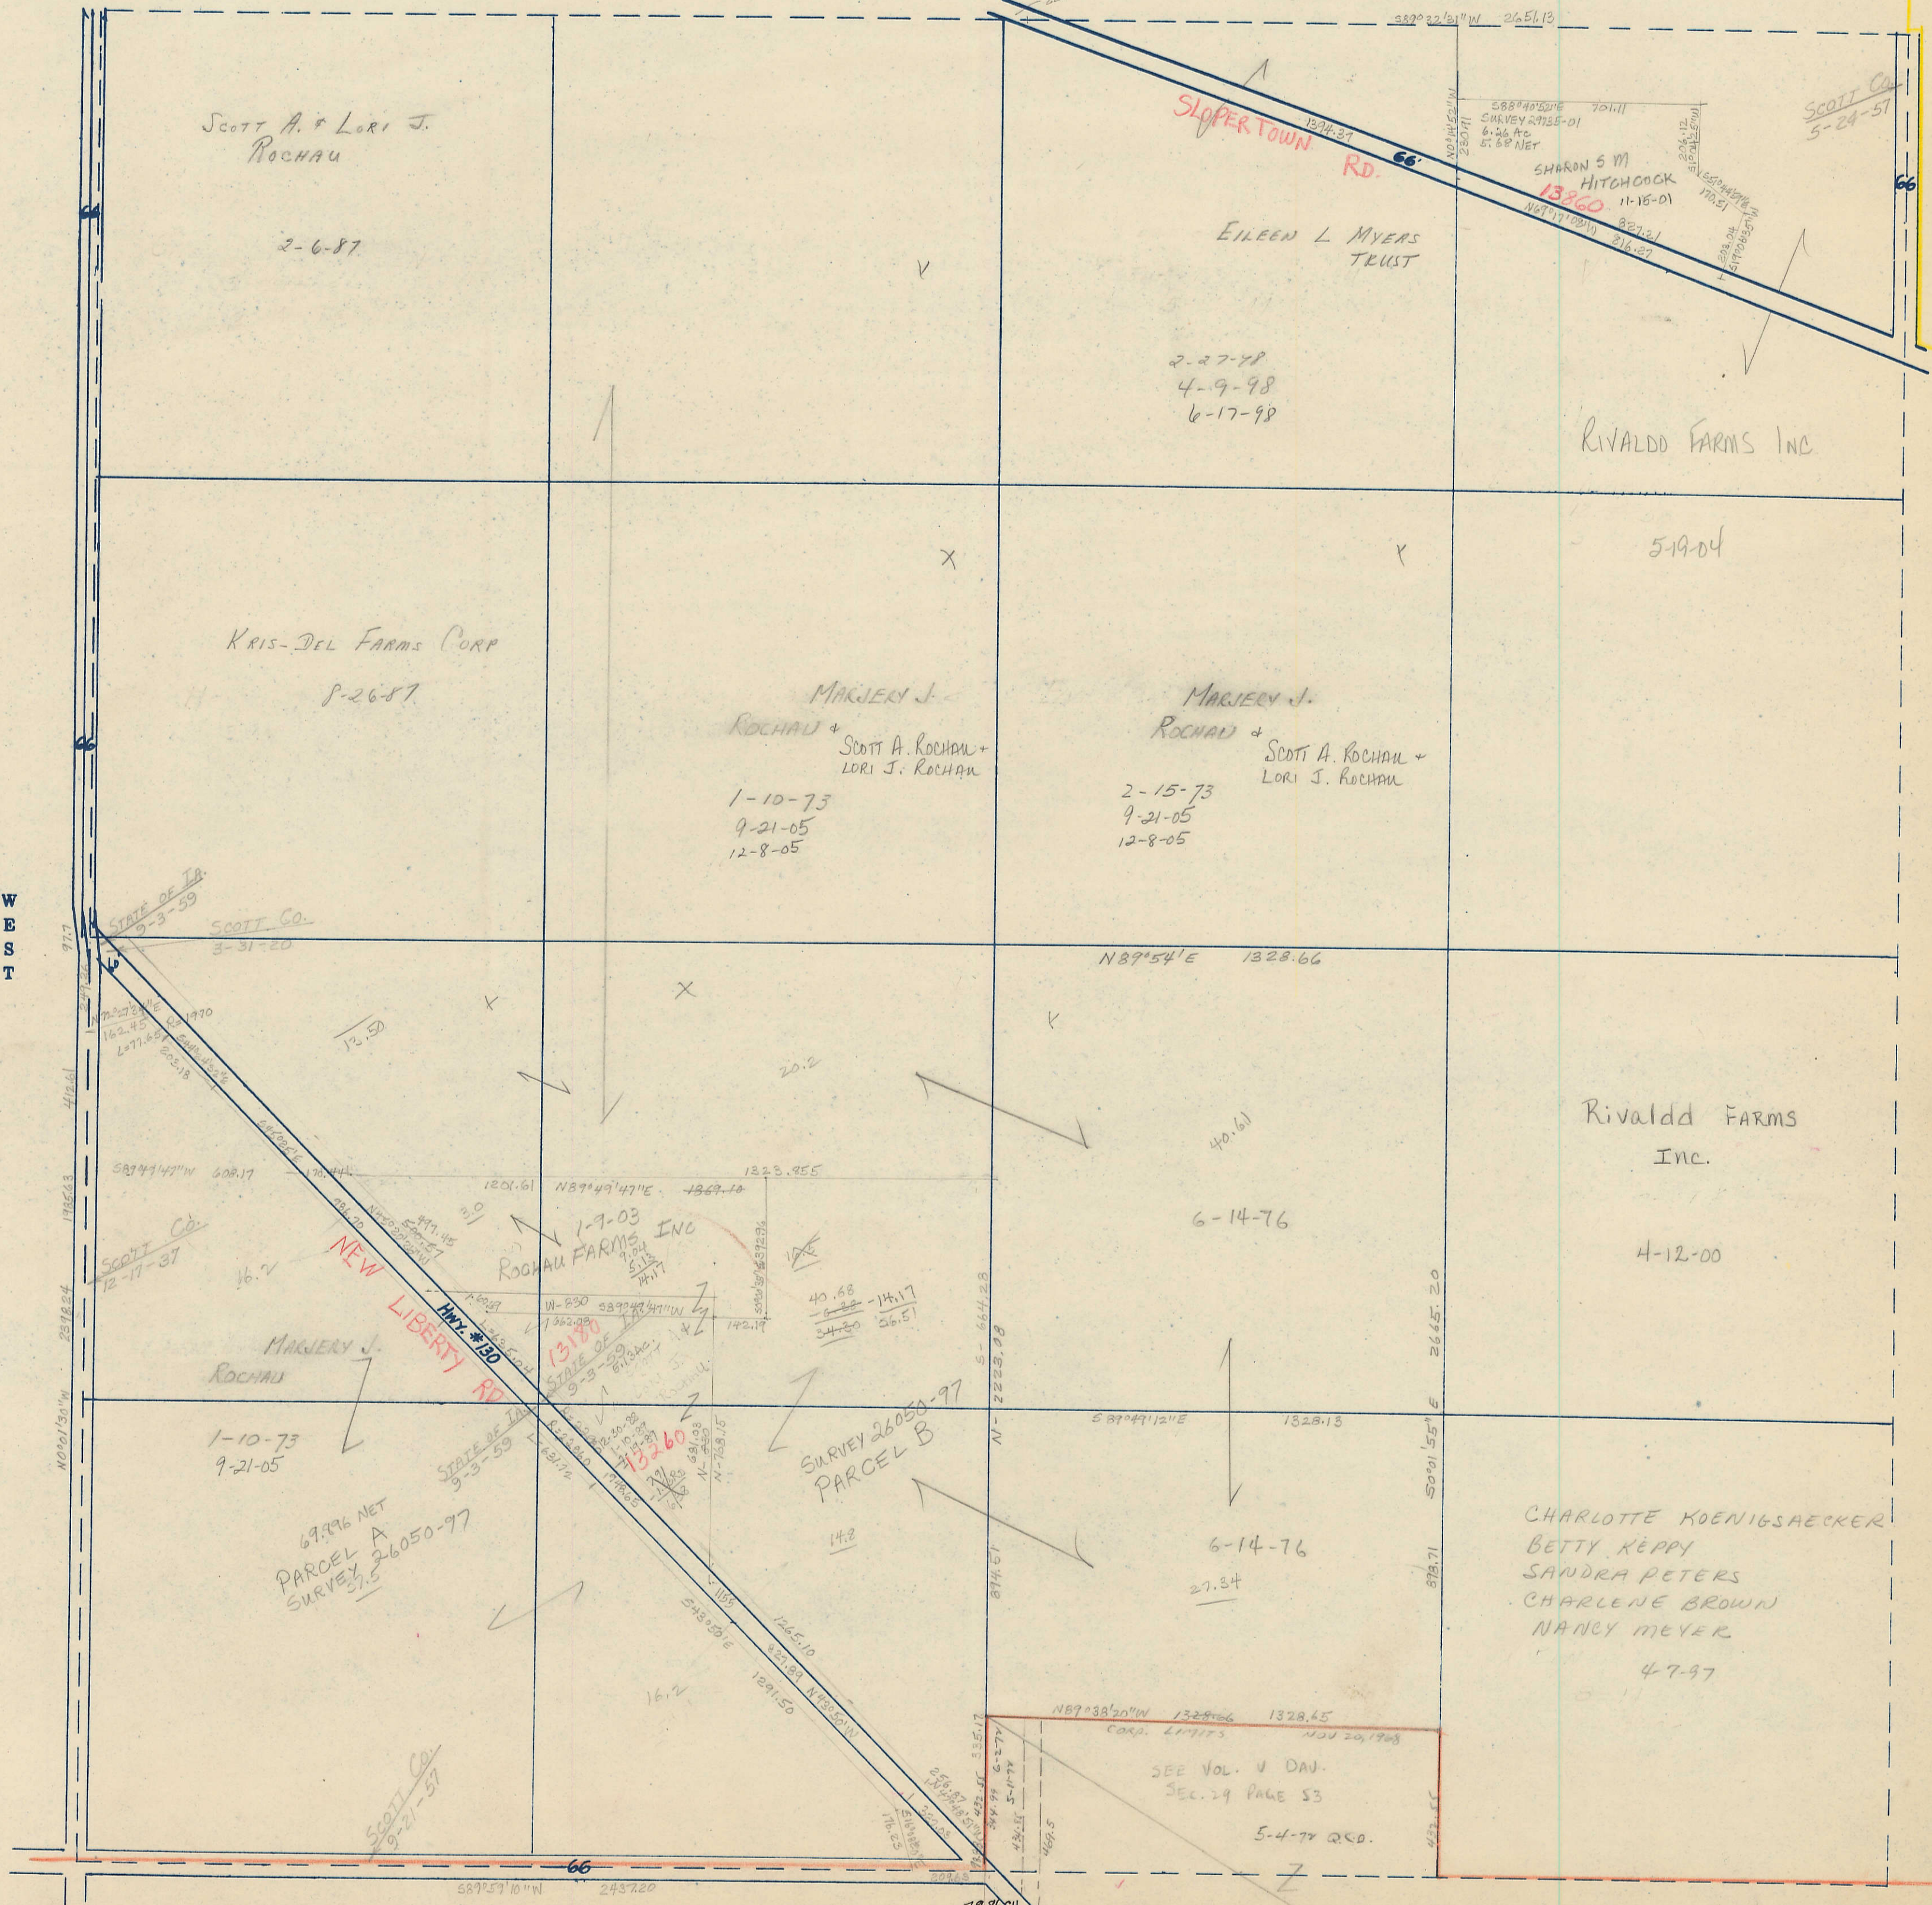

SECTION
29

SCALE IN CHAINS

Township 79-North; Range 3
EAST OF THE FIFTH PRINCIPAL MERIDIAN

SCALE IN FEET

SCOTT COUNTY, IOWA
SHERIDAN TOWNSHIP

Transfer Page 453

NORTH

79.96CH

SOUTH