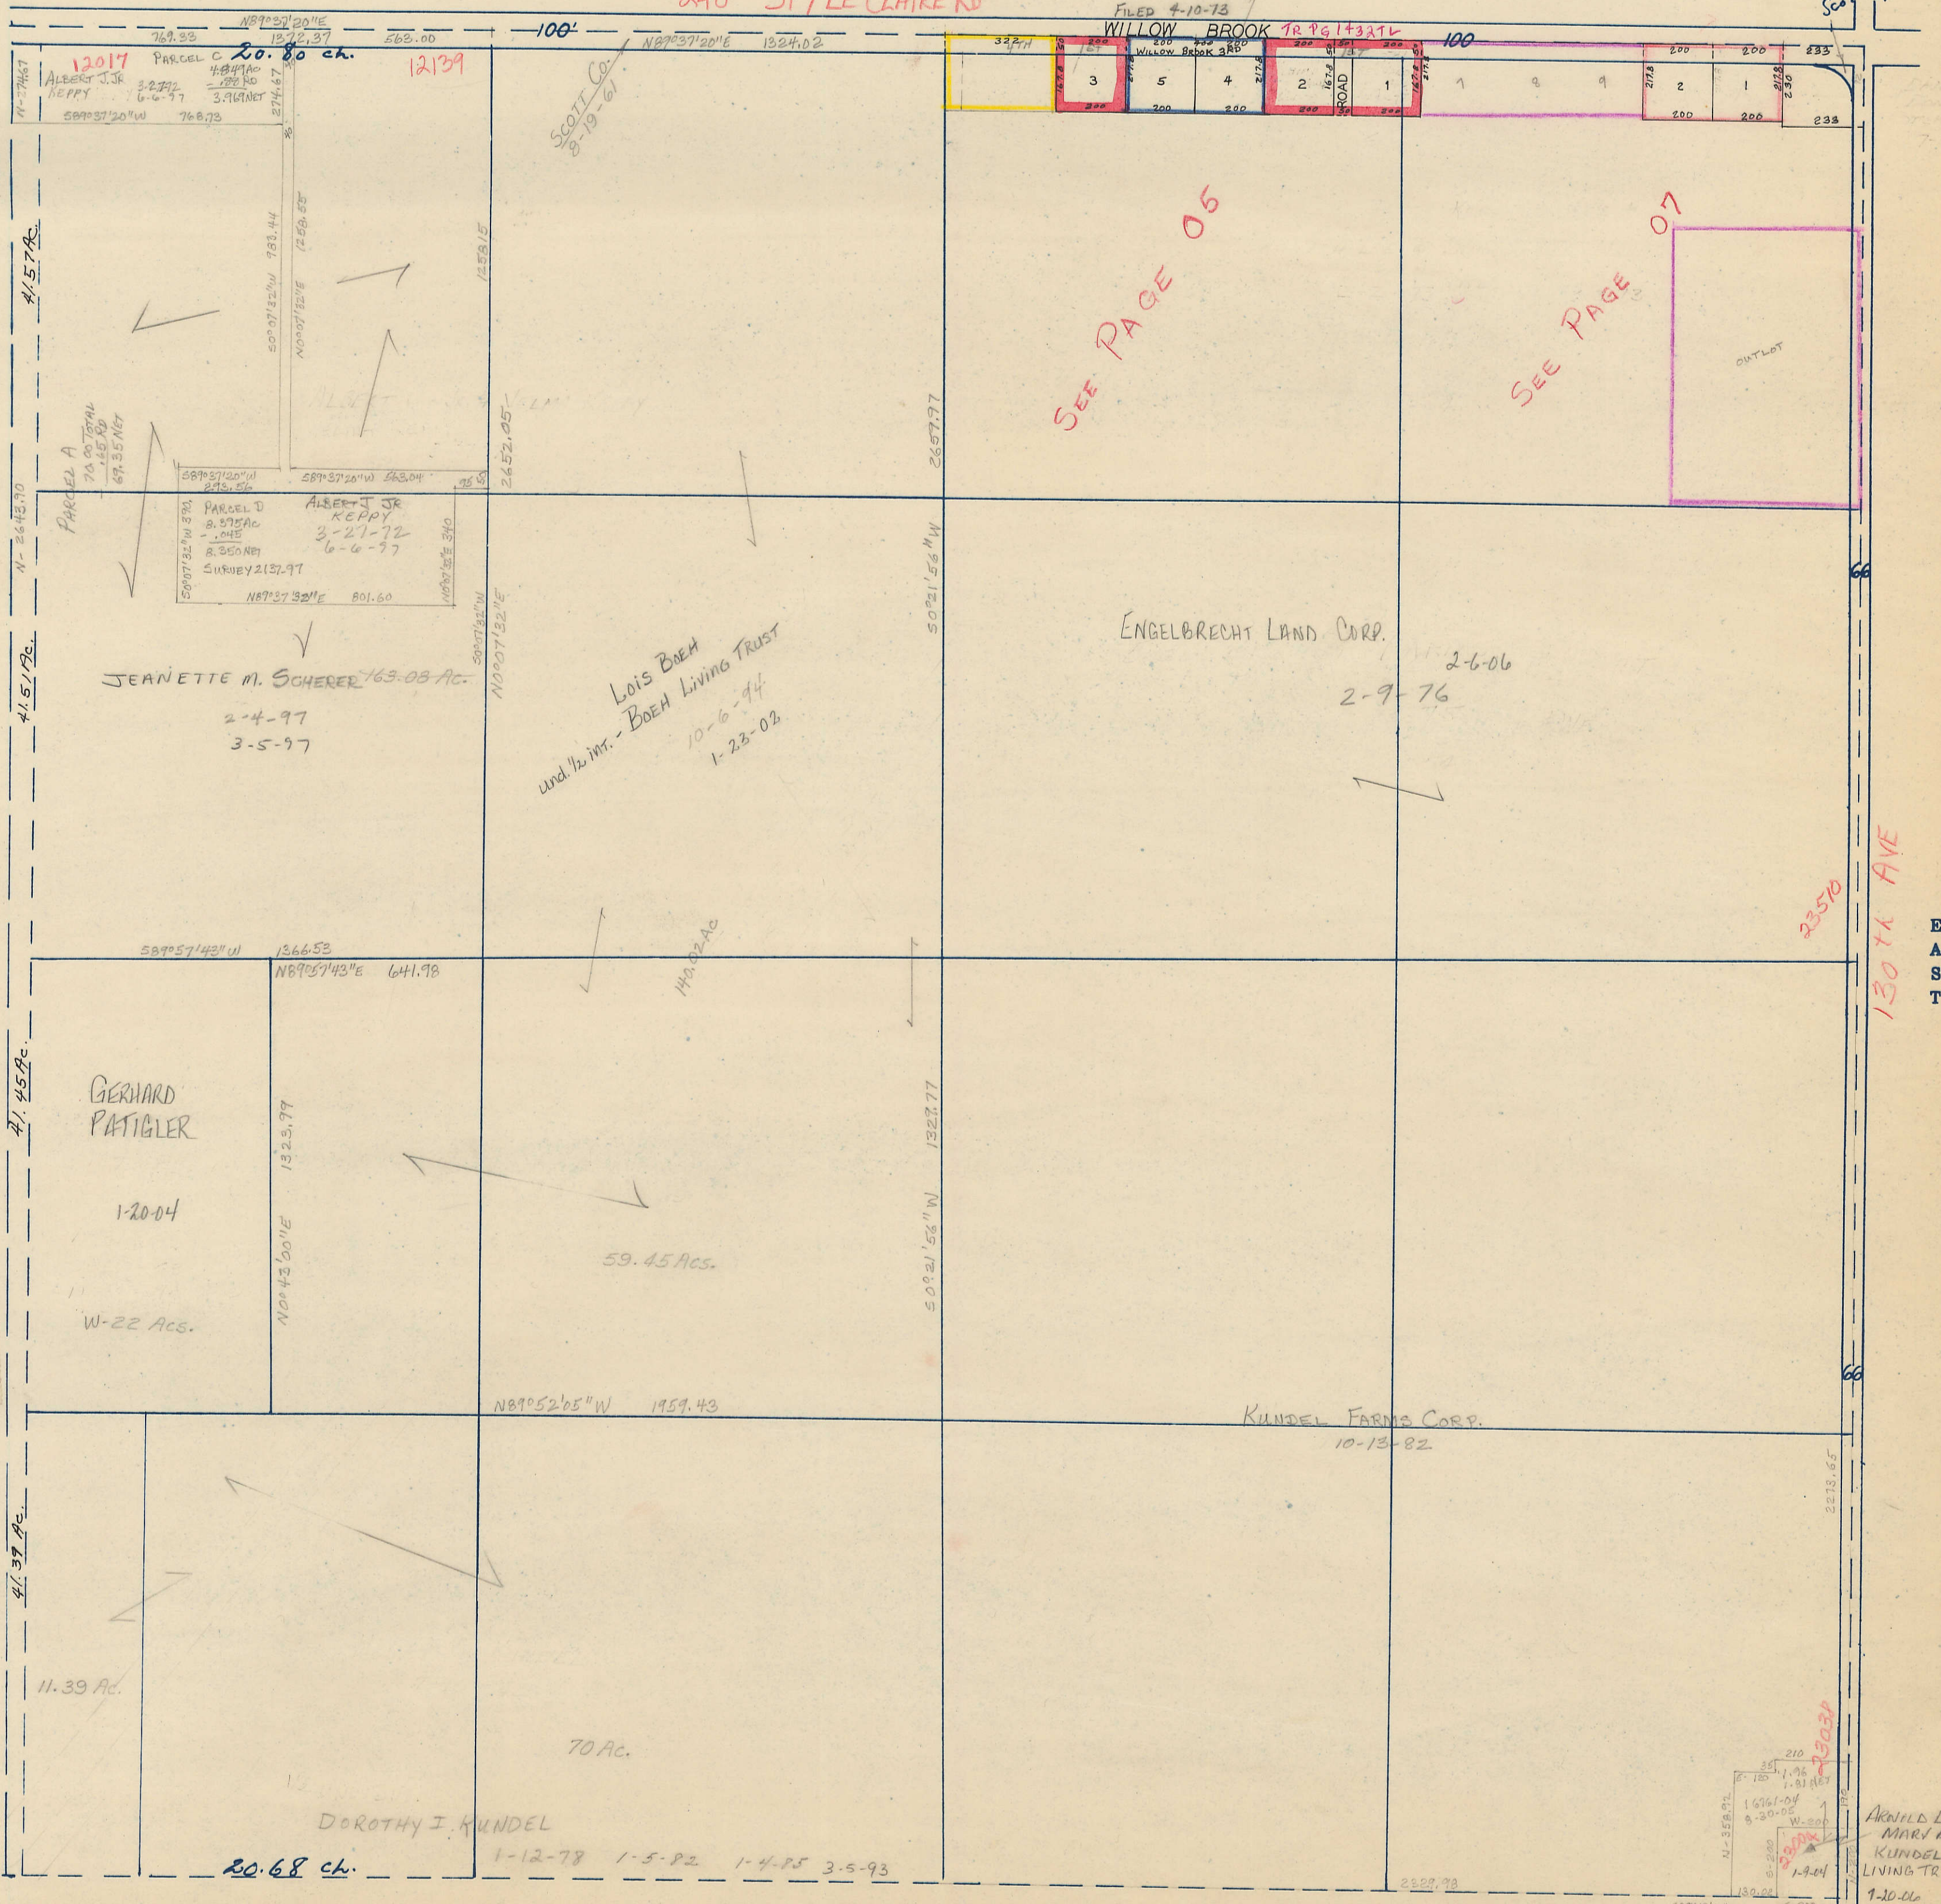

SECTION
18

SCALE IN CHAINS

Township 79-North; Range 3

EAST OF THE FIFTH PRINCIPAL MERIDIAN

SCALE IN FEET

SCOTT COUNTY, IOWA
SHERIDAN TOWNSHIP

Transfer Page 442

NORTH

240th ST / LE CLAIRE RD

FILED 4-10-73

SCOTT CO.
8-19-61

SCOTT CO.
6-11-73

SEE PAGE 05

SEE PAGE 07

WEST

EAST