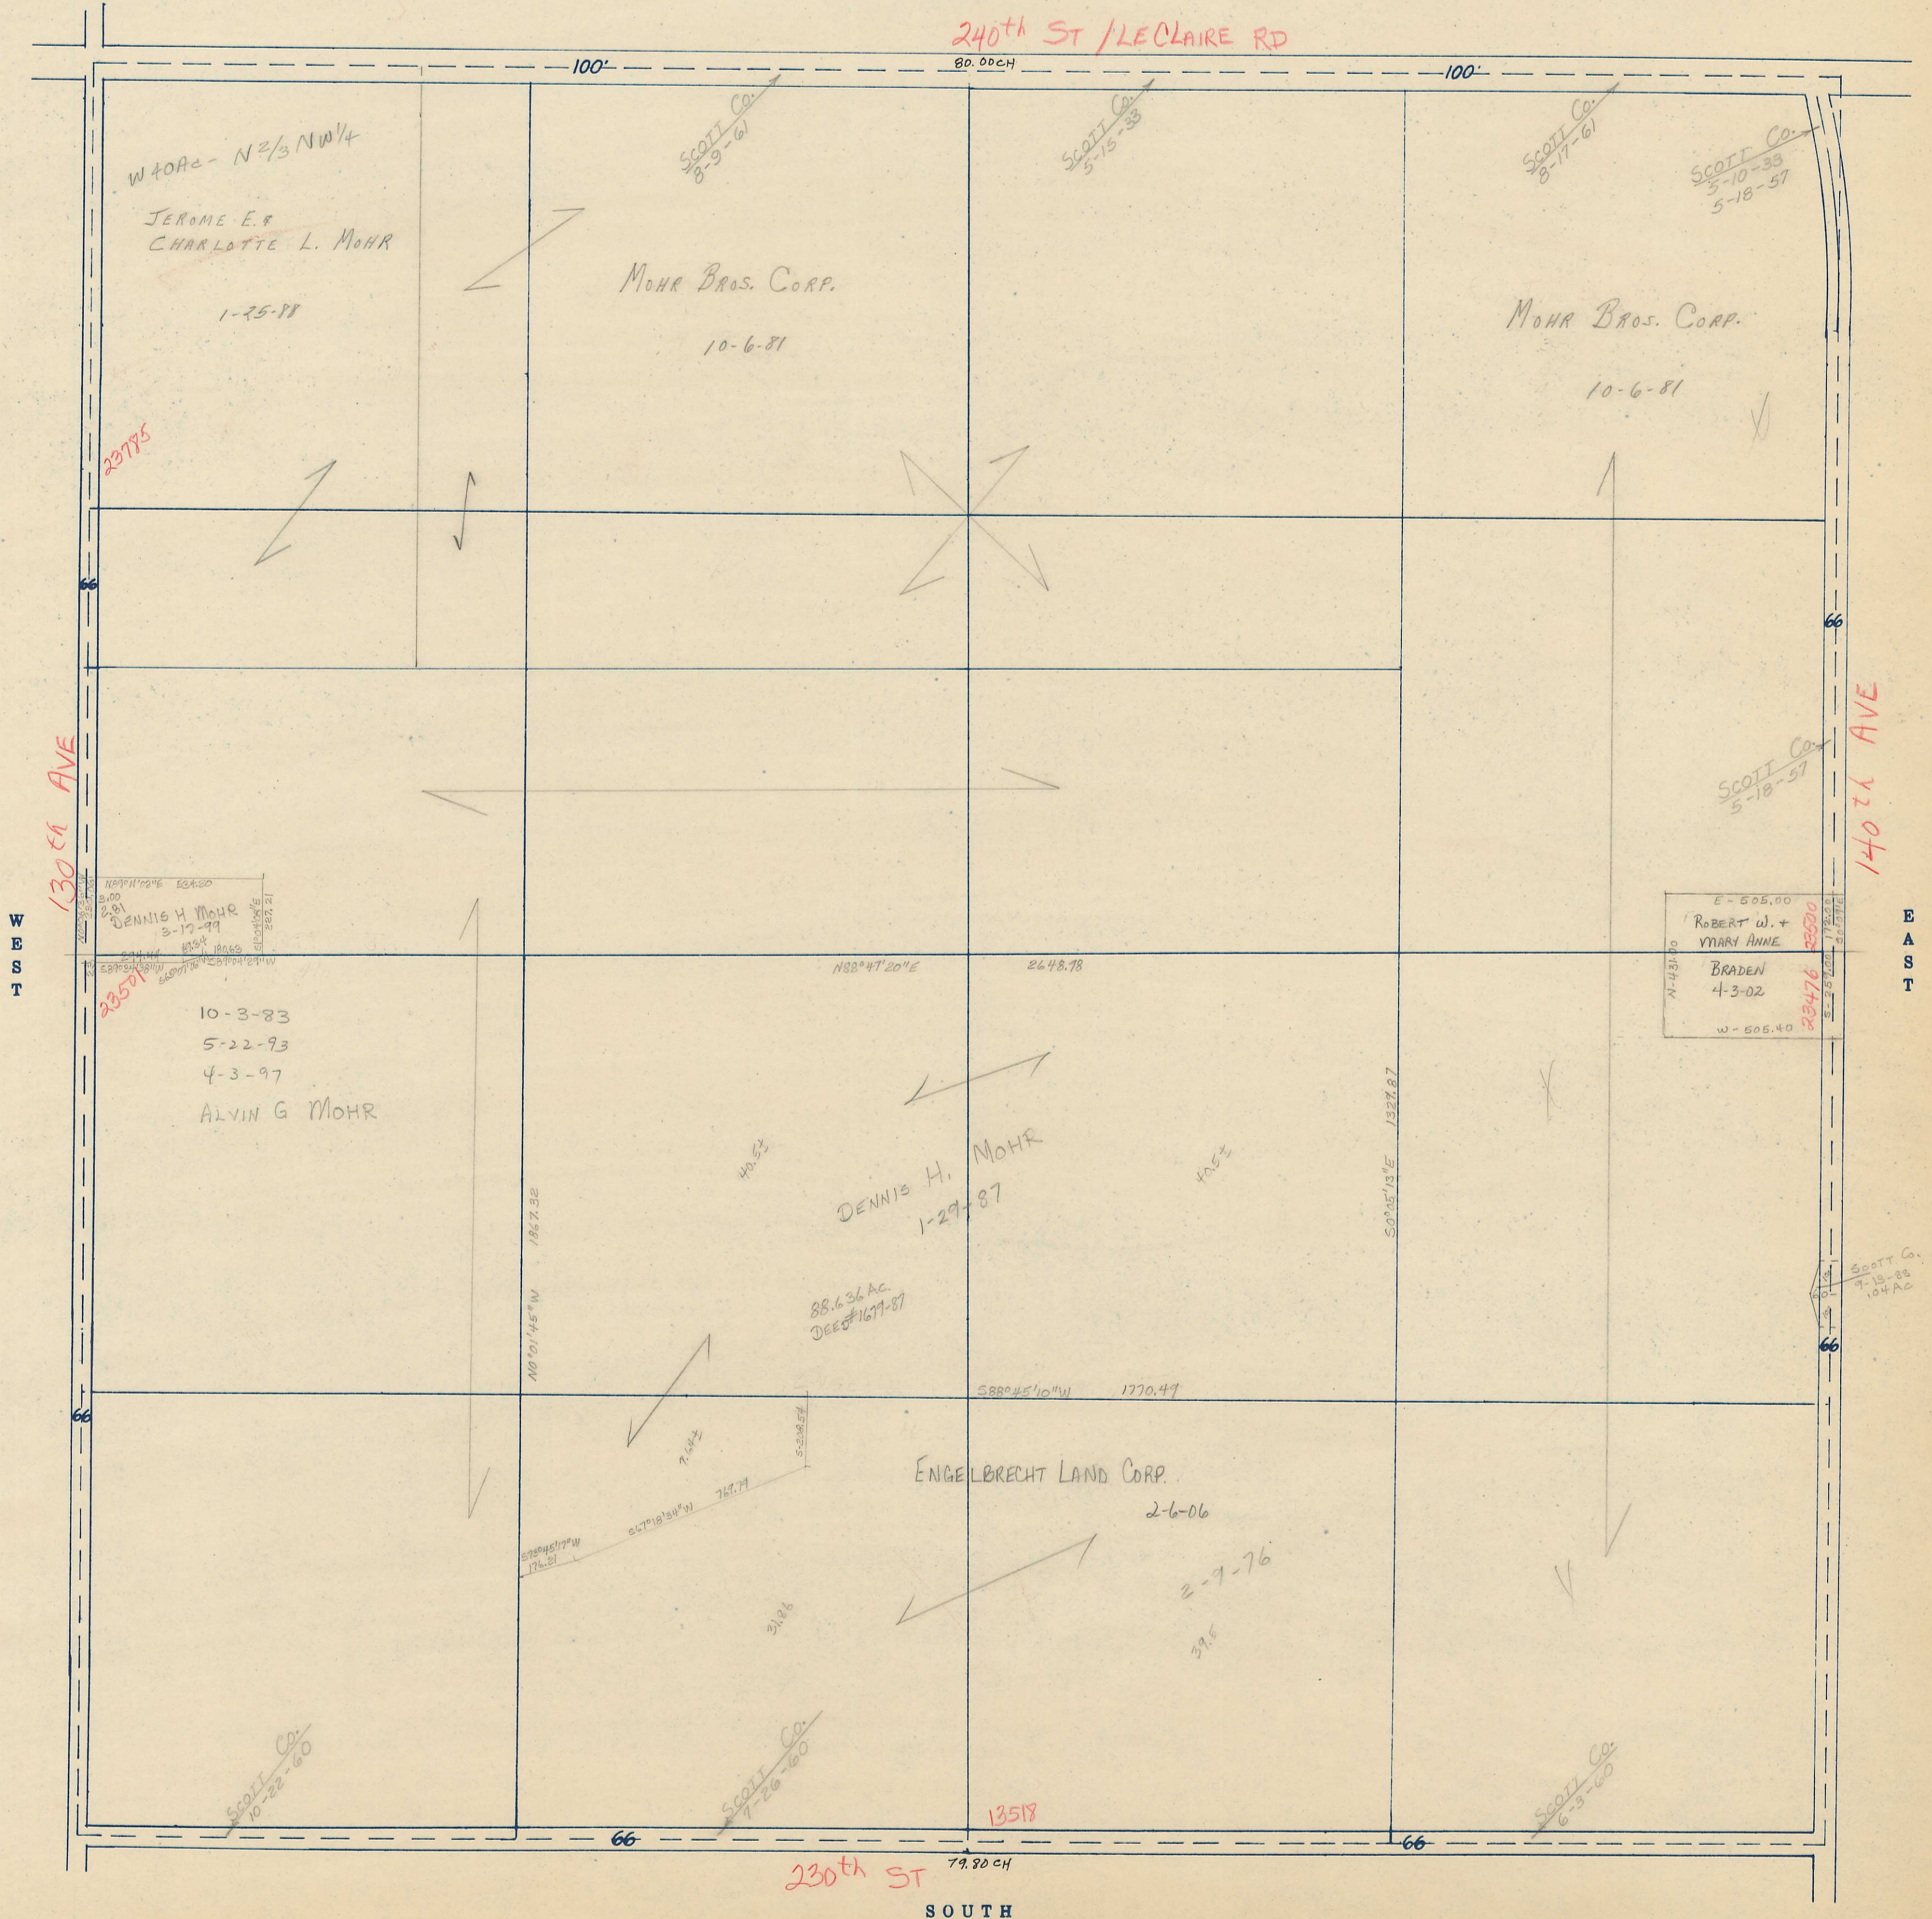

SECTION
17

SCALE IN CHAINS

Township 79-North; Range 3

EAST OF THE FIFTH PRINCIPAL MERIDIAN

SCALE IN FEET

SCOTT COUNTY, IOWA

SHERIDAN TOWNSHIP

Transfer Page 441

NORTH

240th ST / LECLAIRE RD

SOUTH