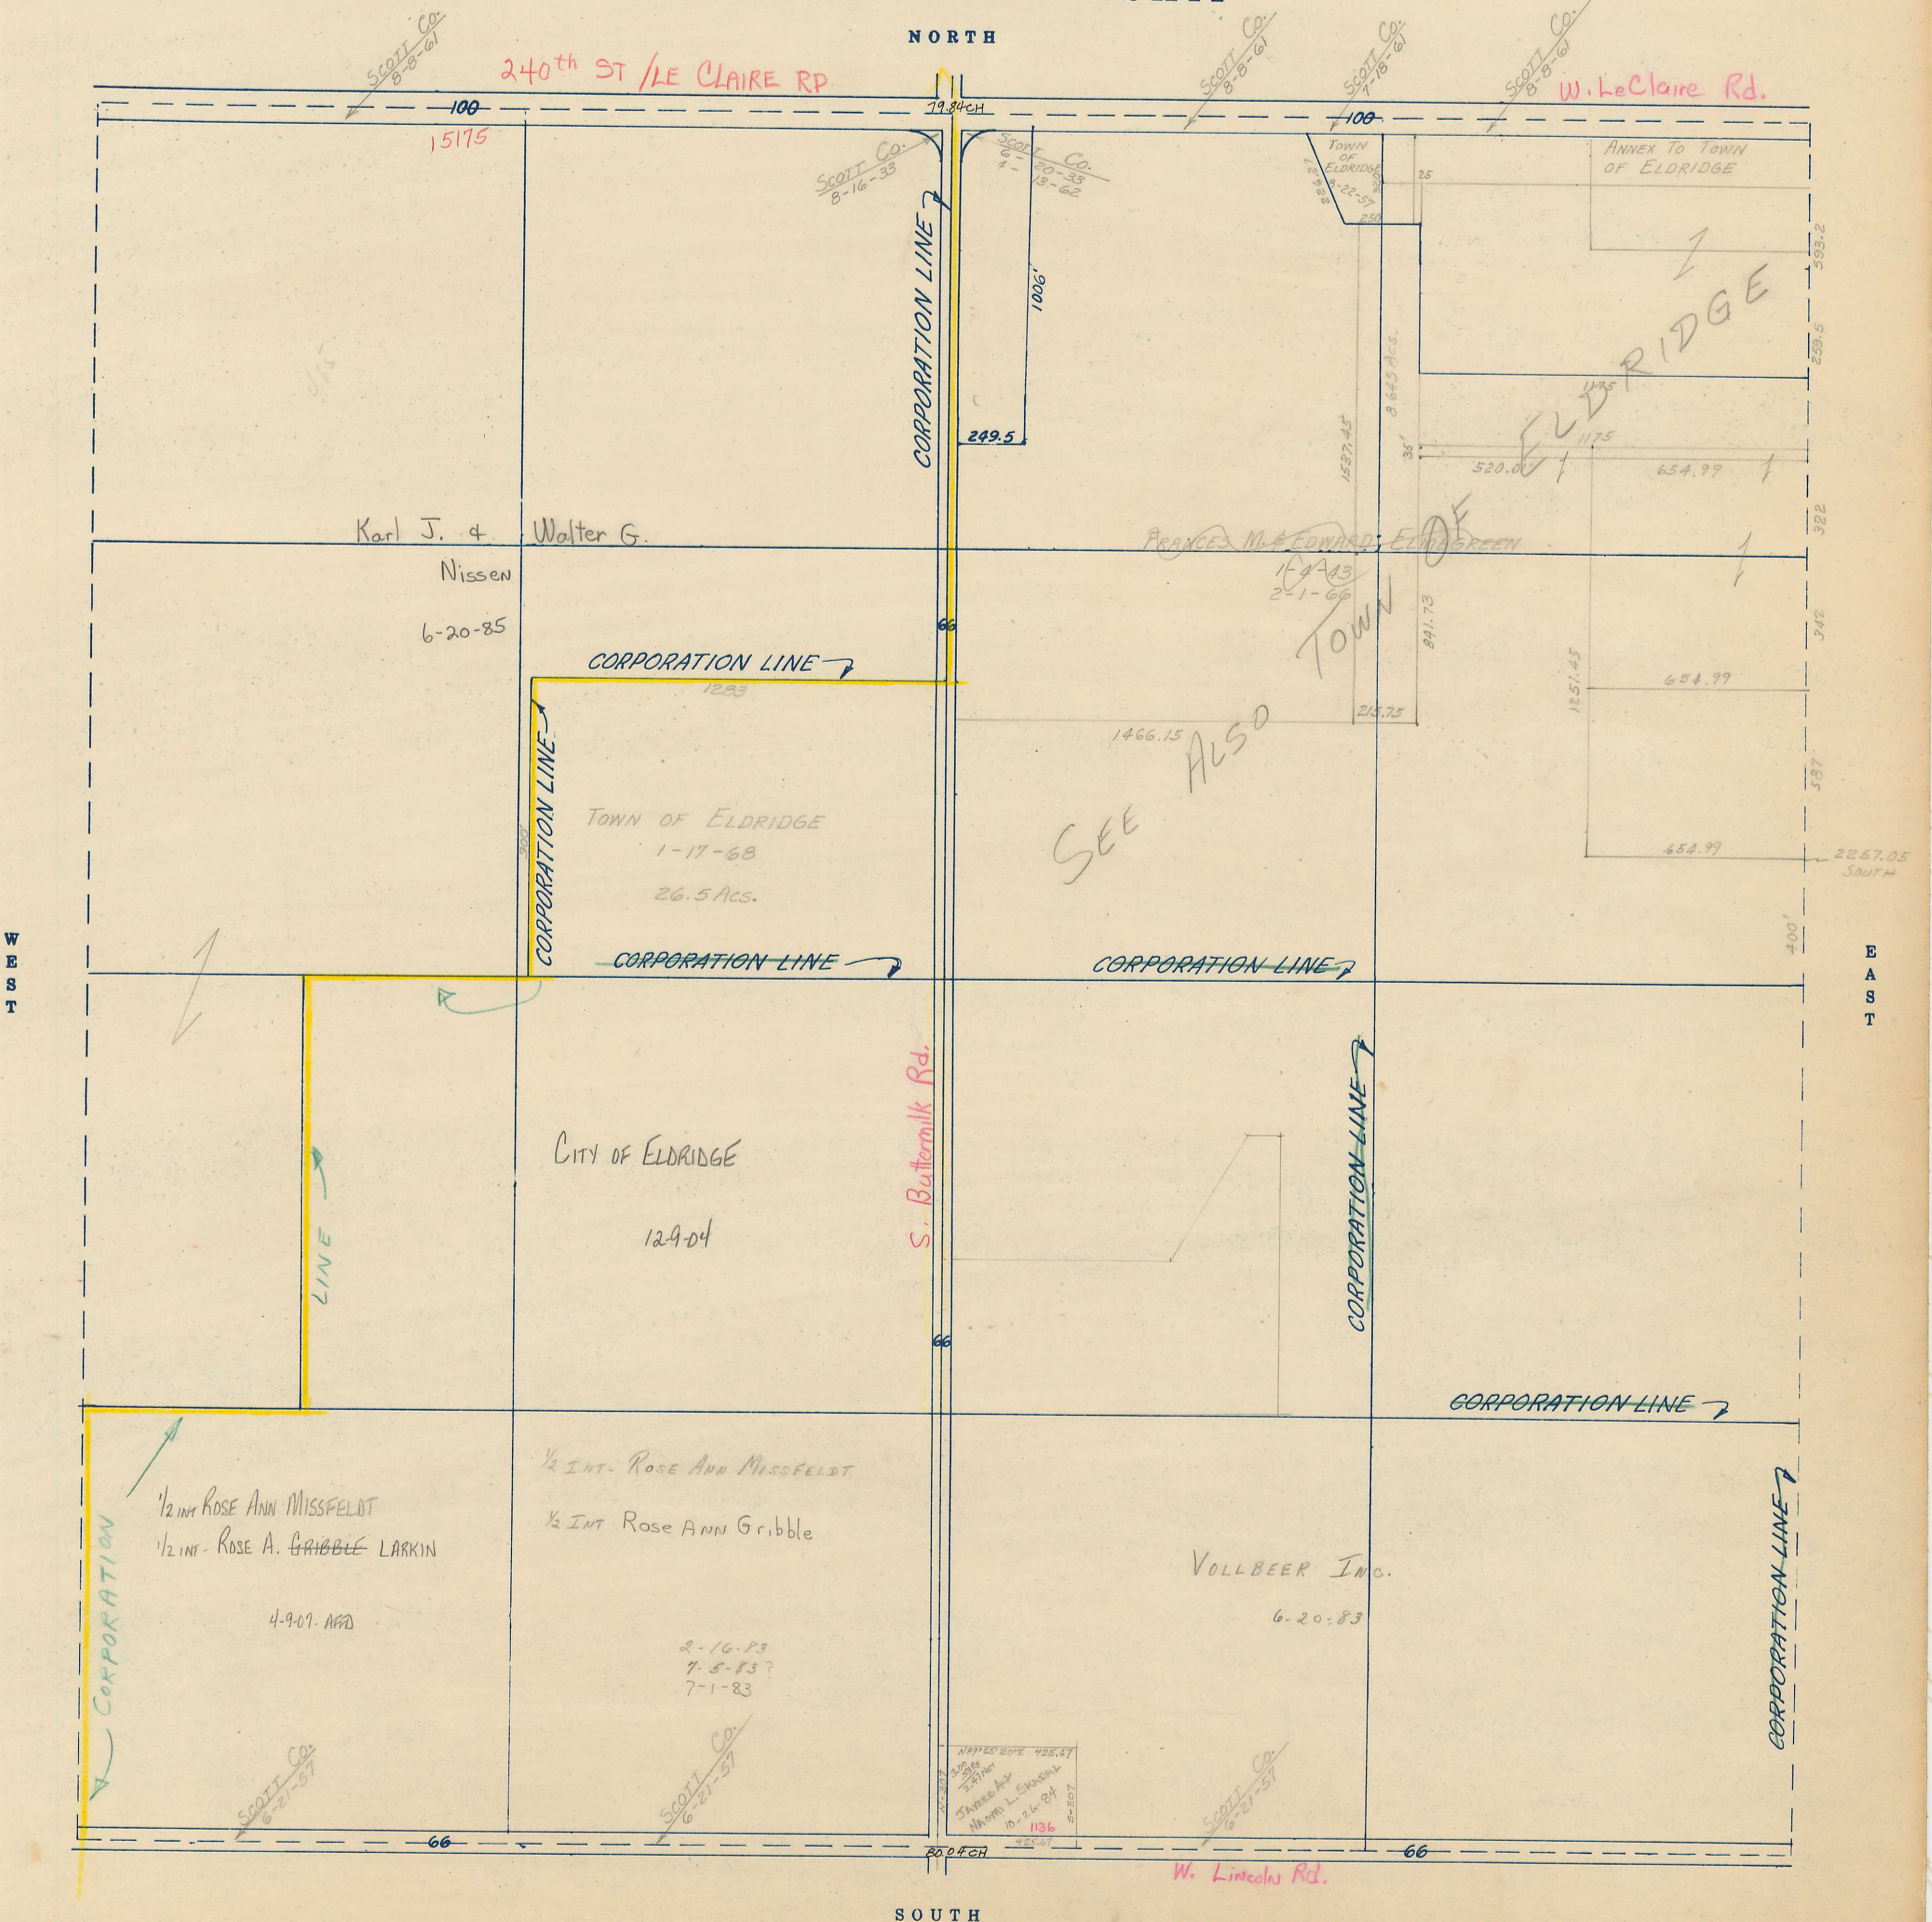

SECTION
15

ANNEX: 1-11-73
4-25-74

SCALE IN CHAINS

Township 79-North; Range 3
EAST OF THE FIFTH PRINCIPAL MERIDIAN

SCALE IN FEET

Transfer Page 439

SCOTT COUNTY, IOWA
SHERIDAN TOWNSHIP

NORTH

240th ST / LE CLAIRE RP

W. LeClaire Rd.

SOUTH