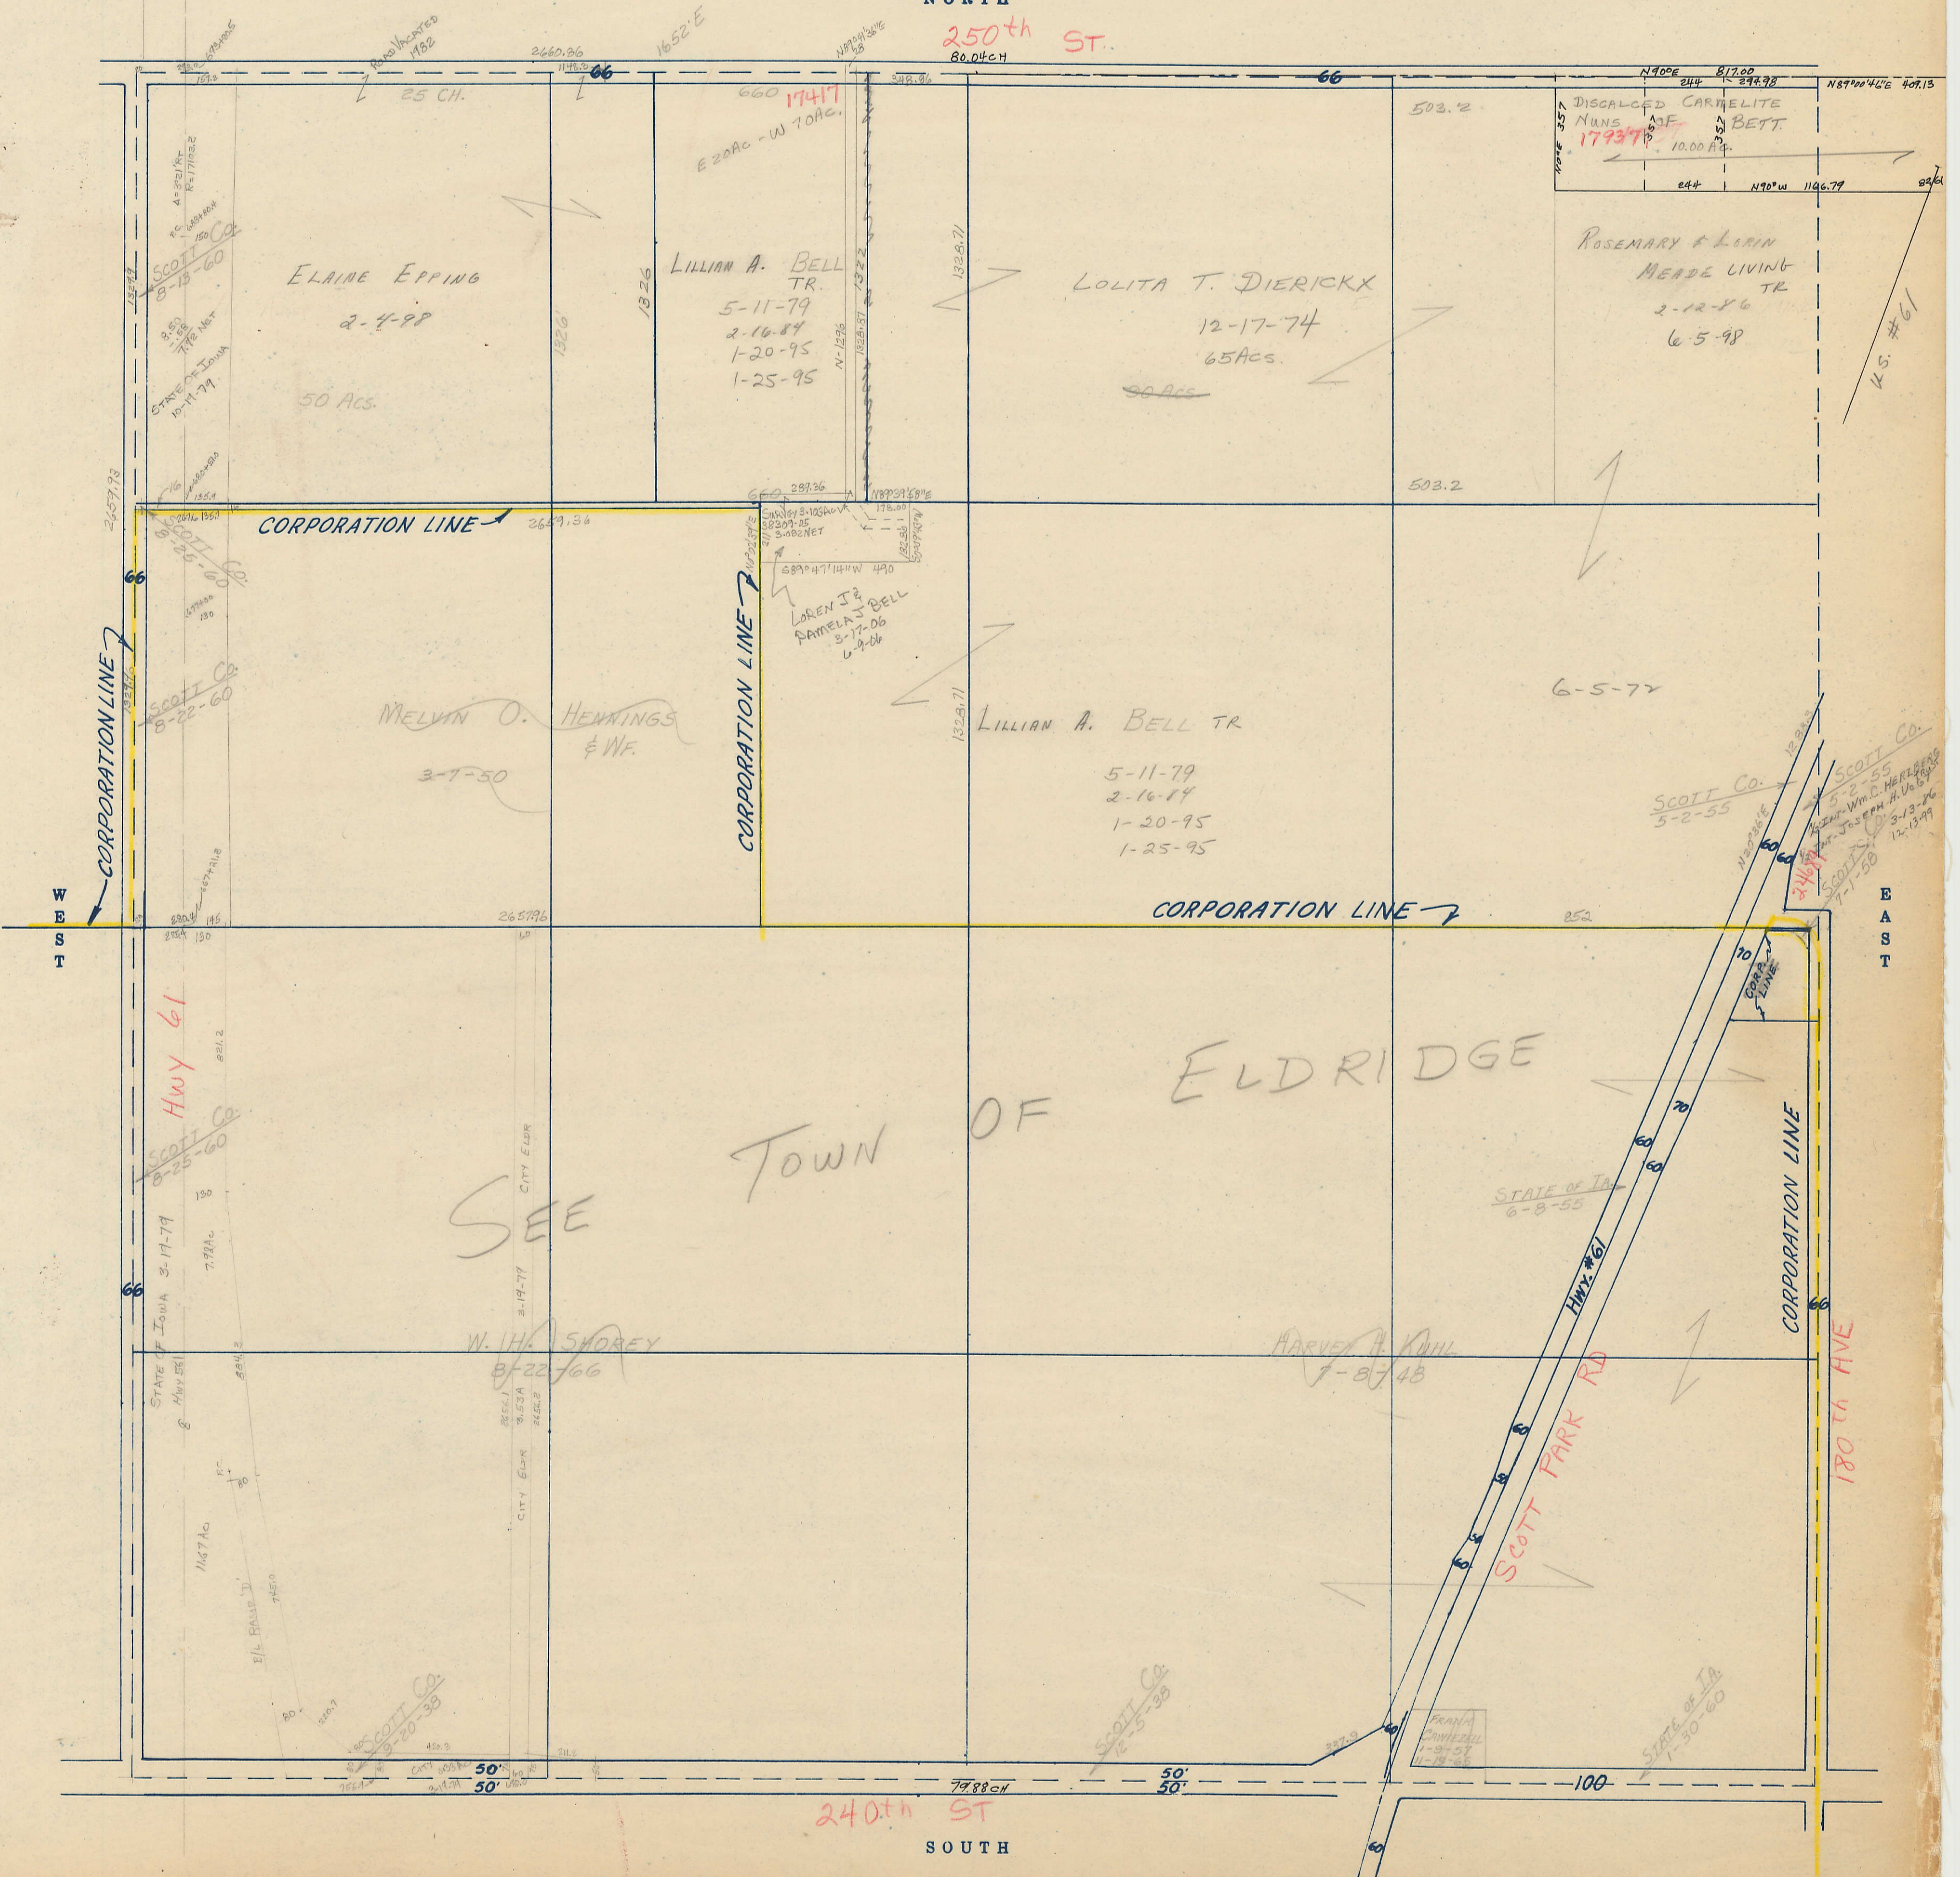

SECTION  
12

SCALE IN CHAINS

Township 79-North; Range 3

EAST OF THE FIFTH PRINCIPAL MERIDIAN

SCOTT COUNTY, IOWA

SHERIDAN TOWNSHIP

SCALE IN FEET

Transfer Page 436

NORTH

250th ST.  
80.04 CH

SOUTH

ELAINE EPPING  
2-4-98  
50 Acs.

LILLIAN A. BELL  
TR.  
5-11-79  
2-16-84  
1-20-95  
1-25-95

LOLITA T. DIERICKX  
12-17-74  
65 Acs.

ROSEMARY & LORIN  
MEADE LIVING  
TR.  
2-12-86  
6-5-98