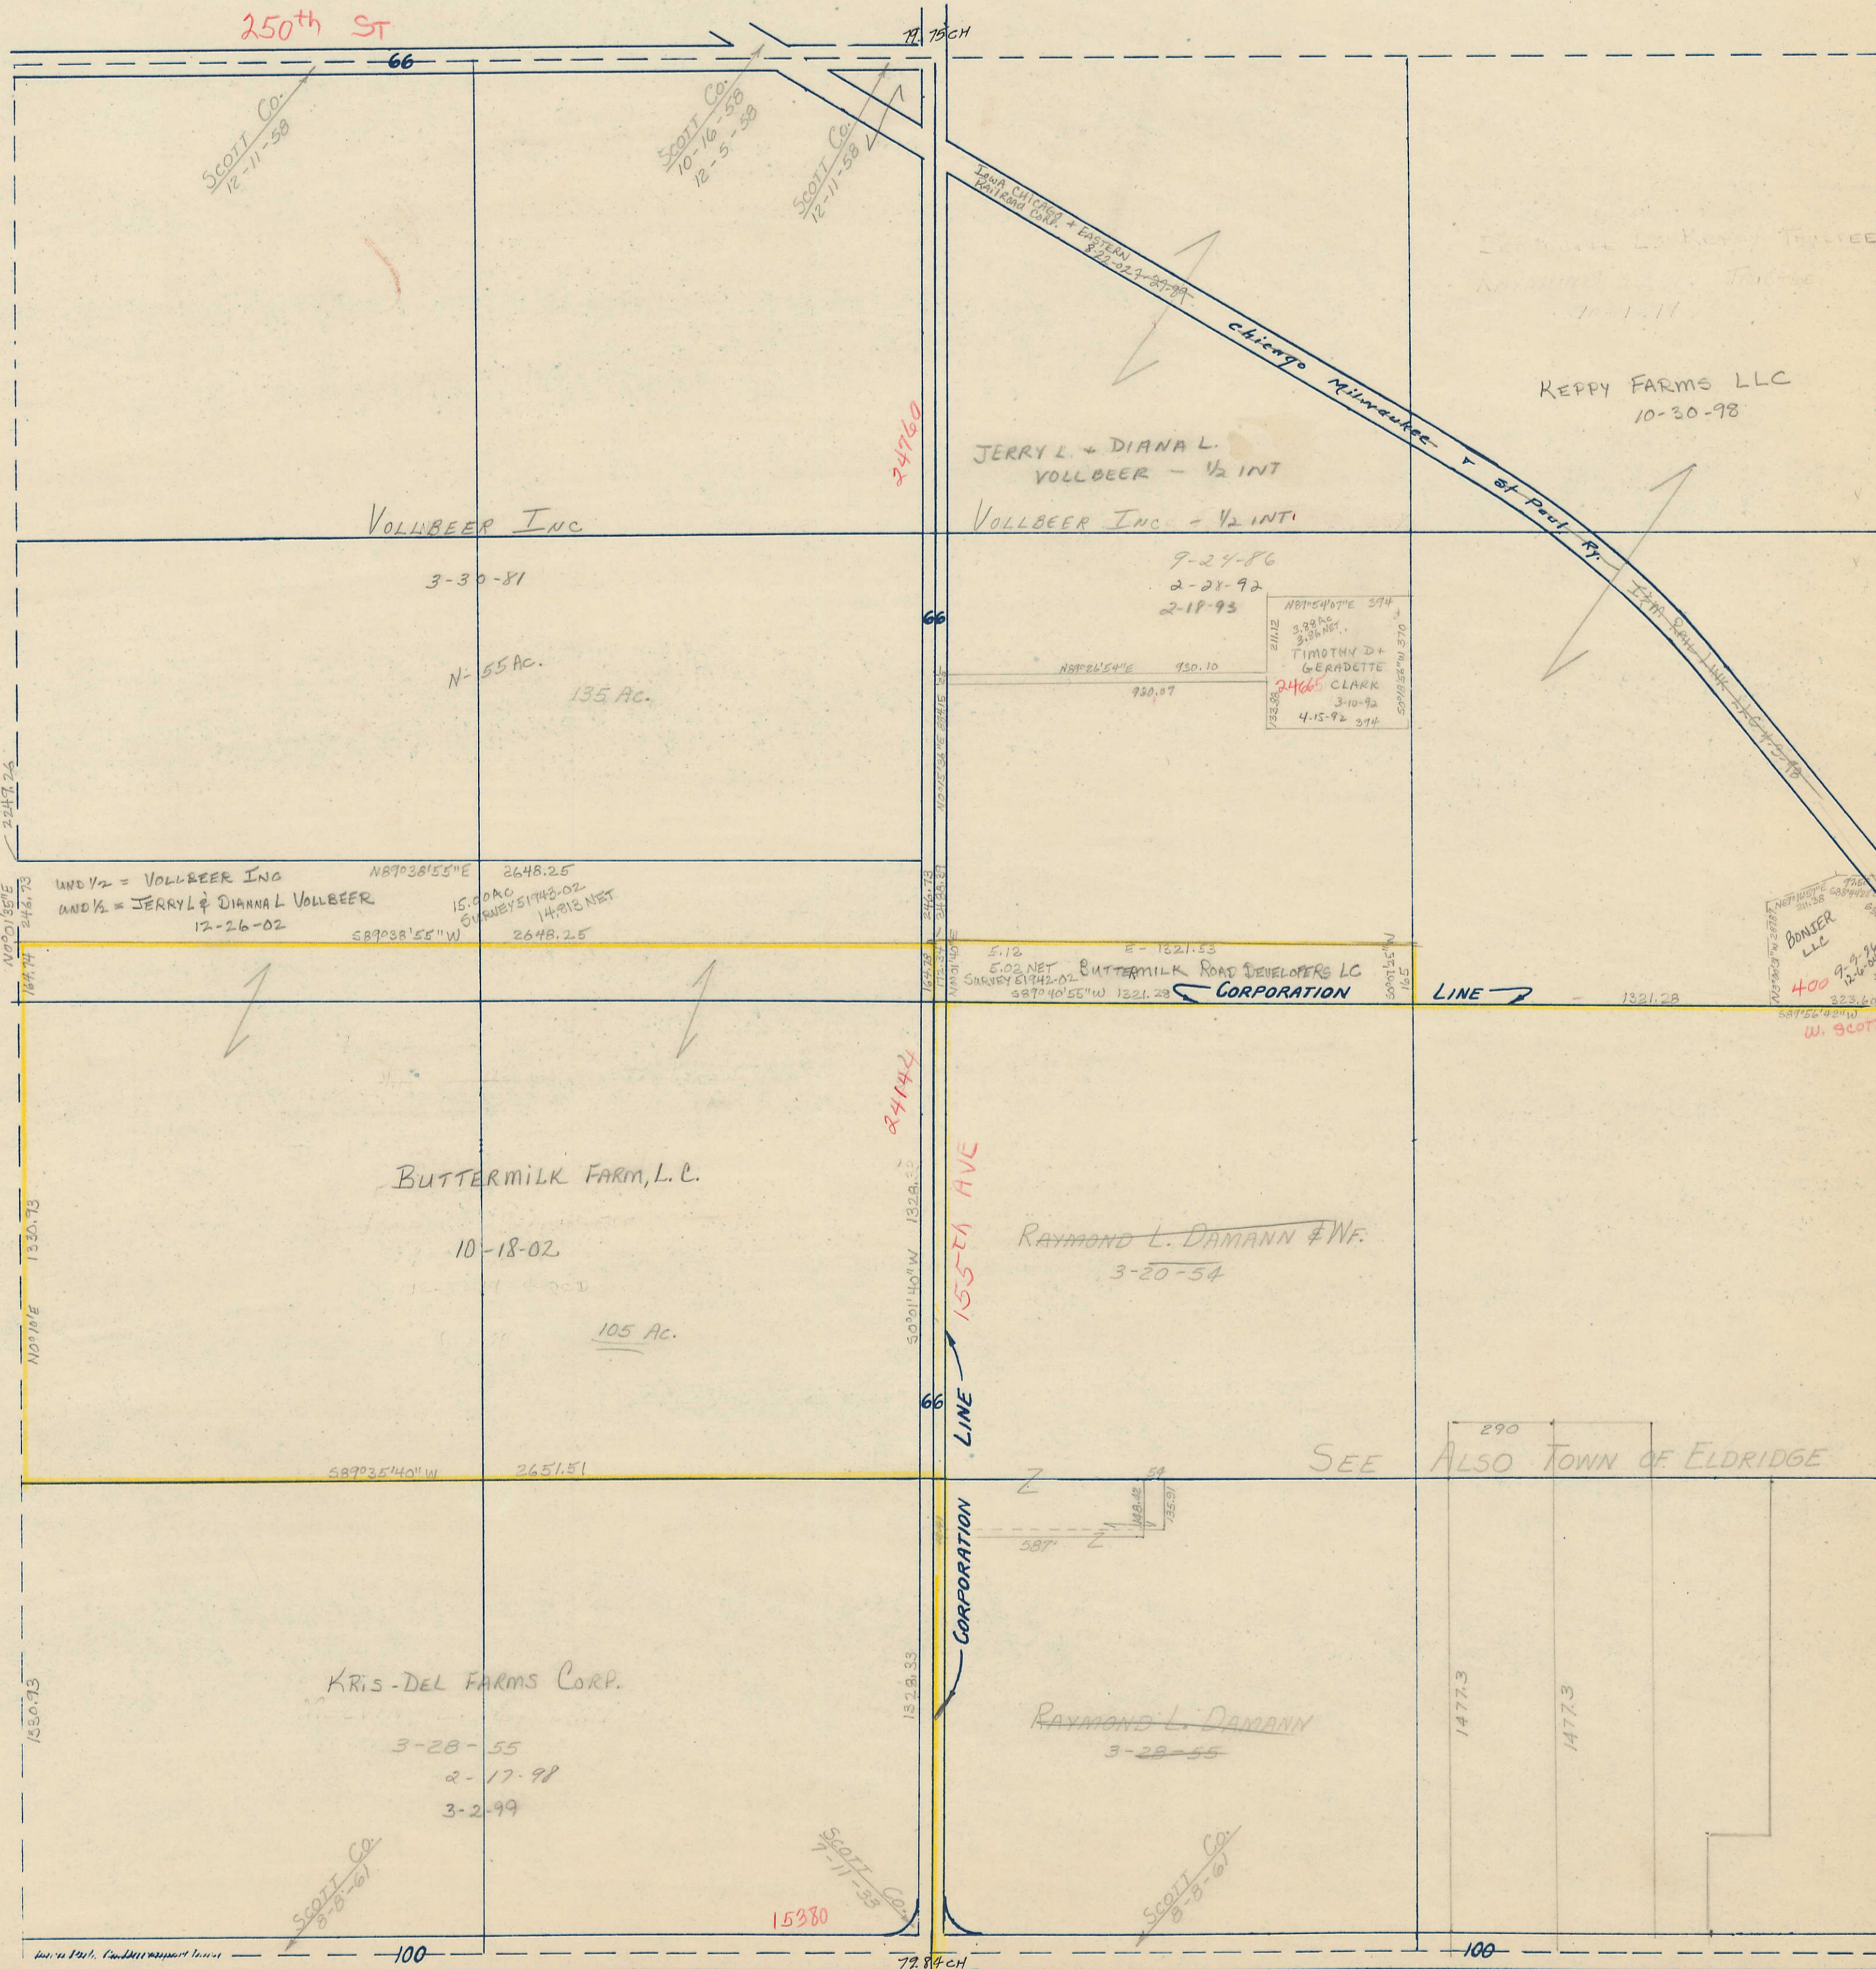

SECTION
10

SCALE IN CHAINS

Township 79-North; Range 3

EAST OF THE FIFTH PRINCIPAL MERIDIAN

SCOTT COUNTY, IOWA

SHERIDAN TOWNSHIP

NORTH

ANNEX 3-12-96
5-5-03 22889-03

SCALE IN FEET

Transfer Page 434

WEST

EAST

240th ST / LE CLAIRE RD

SOUTH