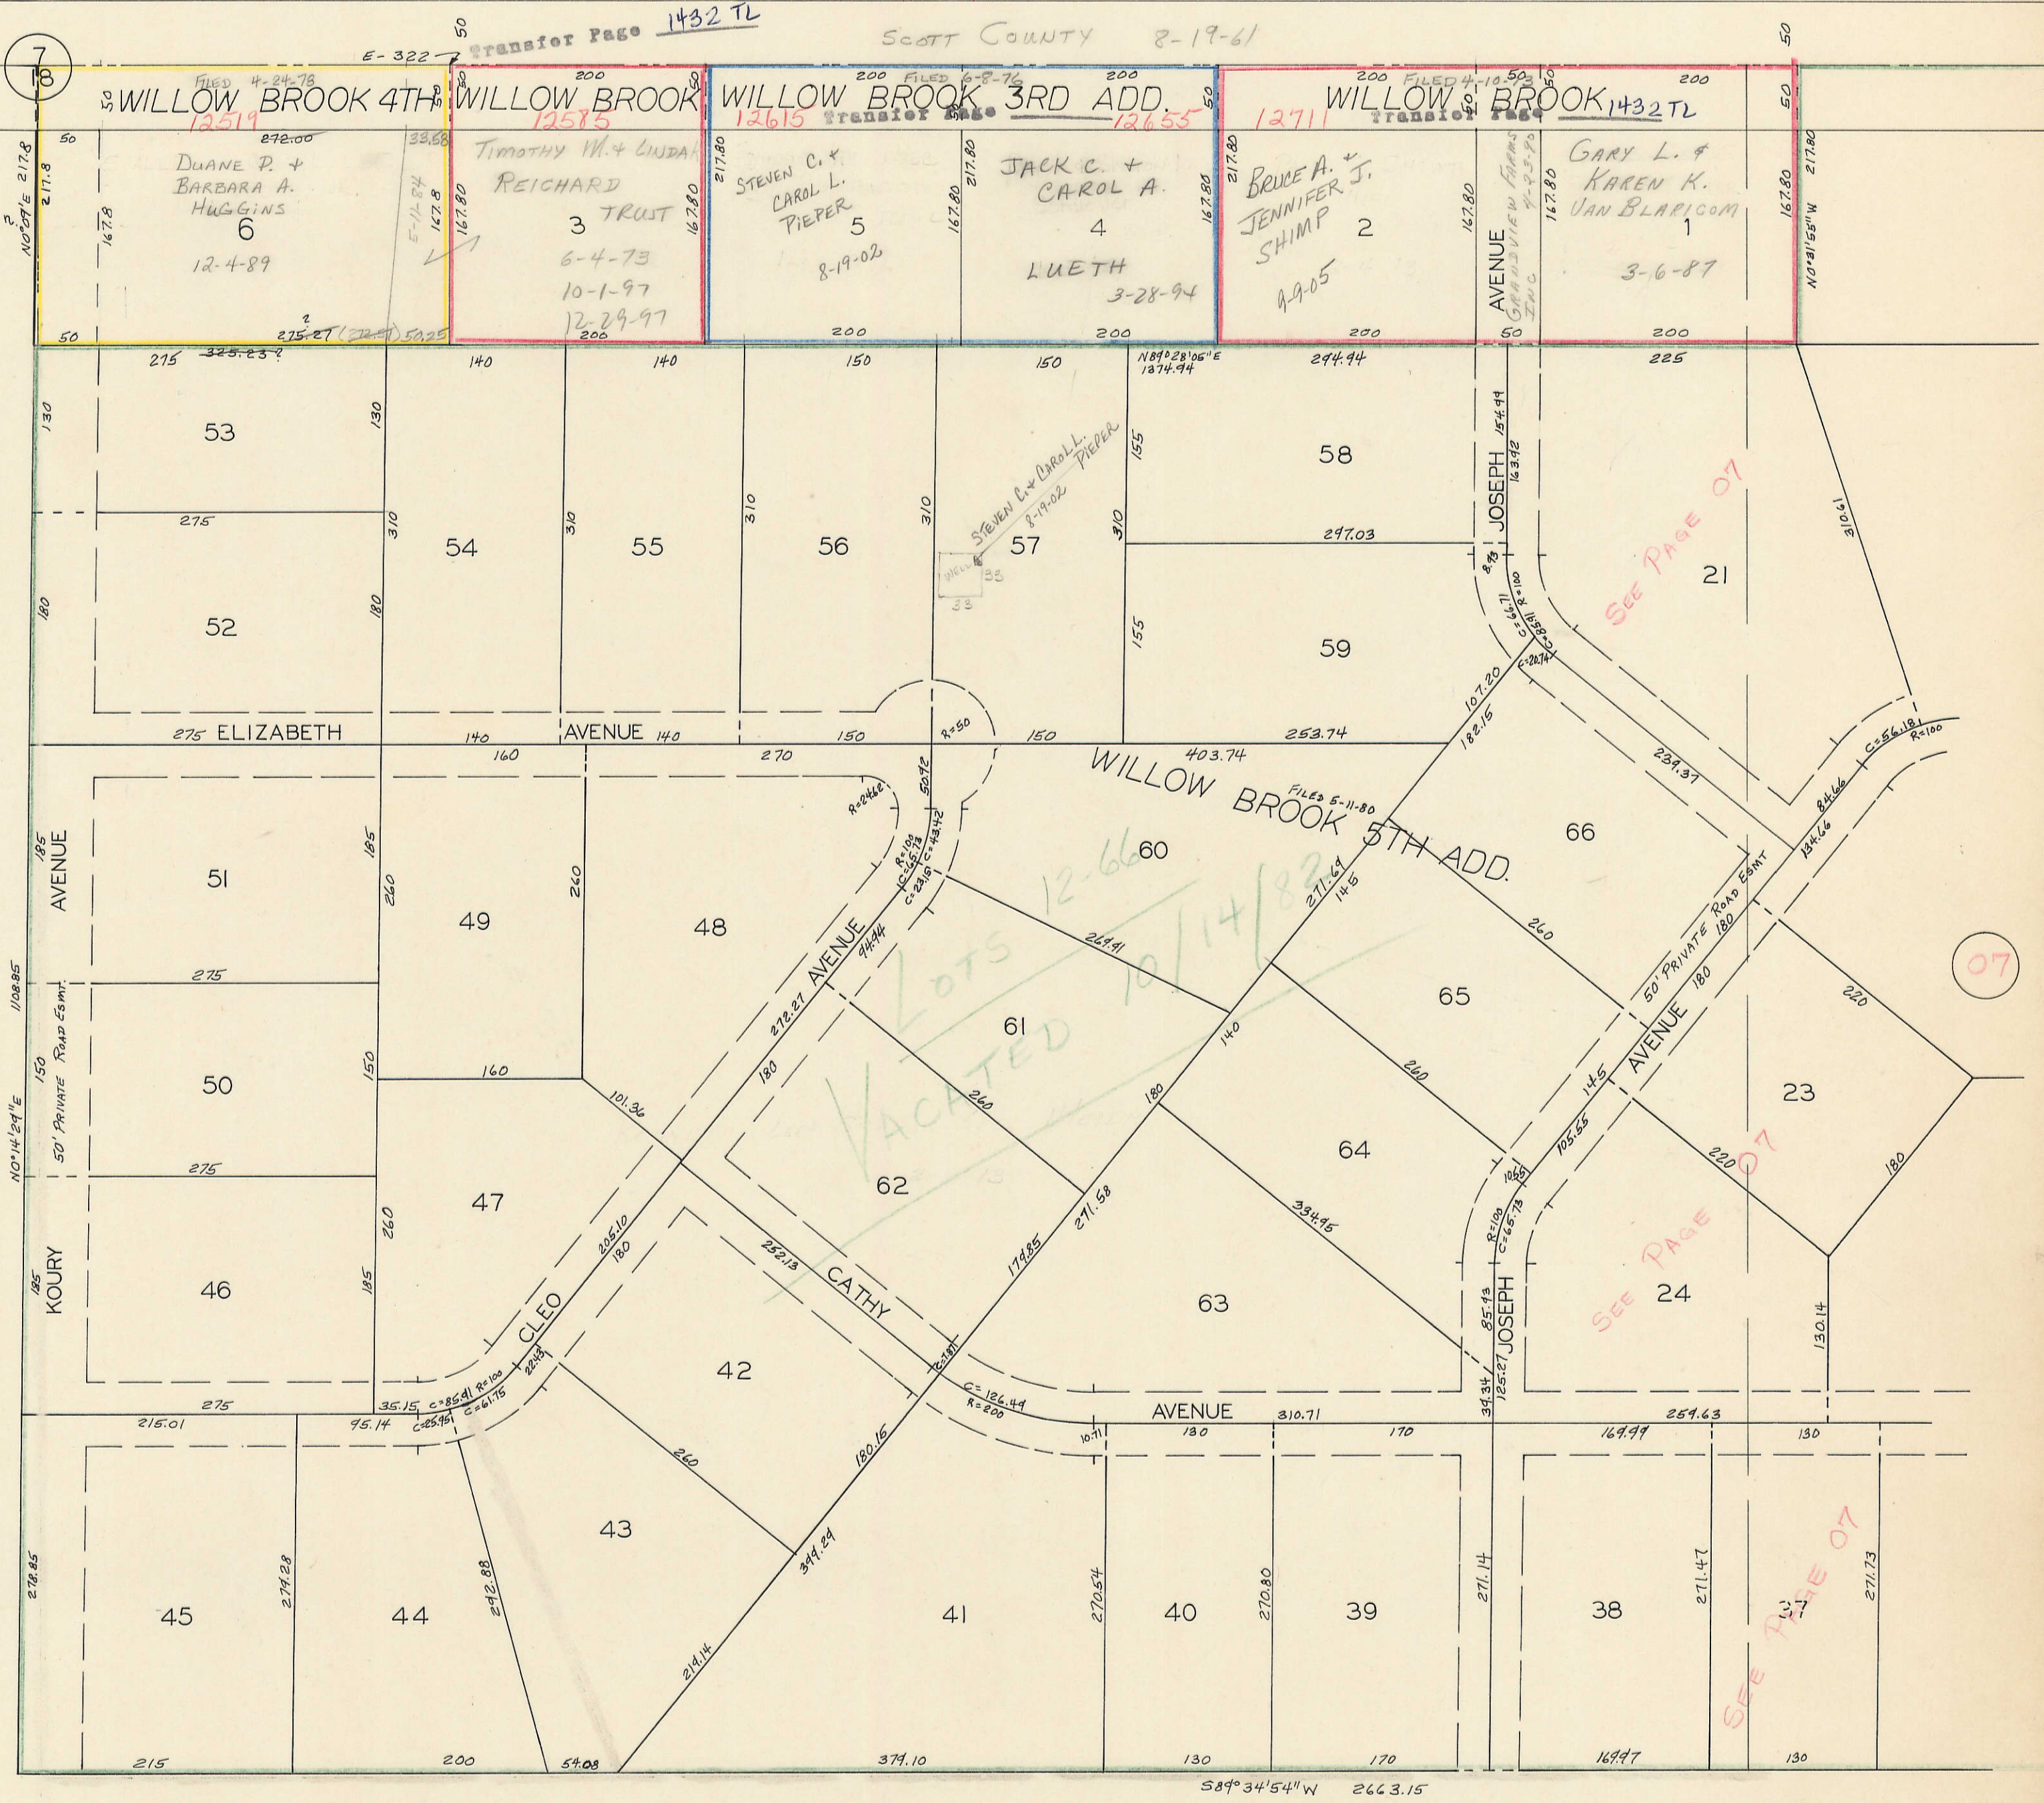

SEC. 7-79-3

240th St / Le Claire Rd.

LOTS 12-66 VACATED 10/14/82 # 13443-82
 BLANK LOTS: GRANDVIEW FARMS INC
 11-12-92