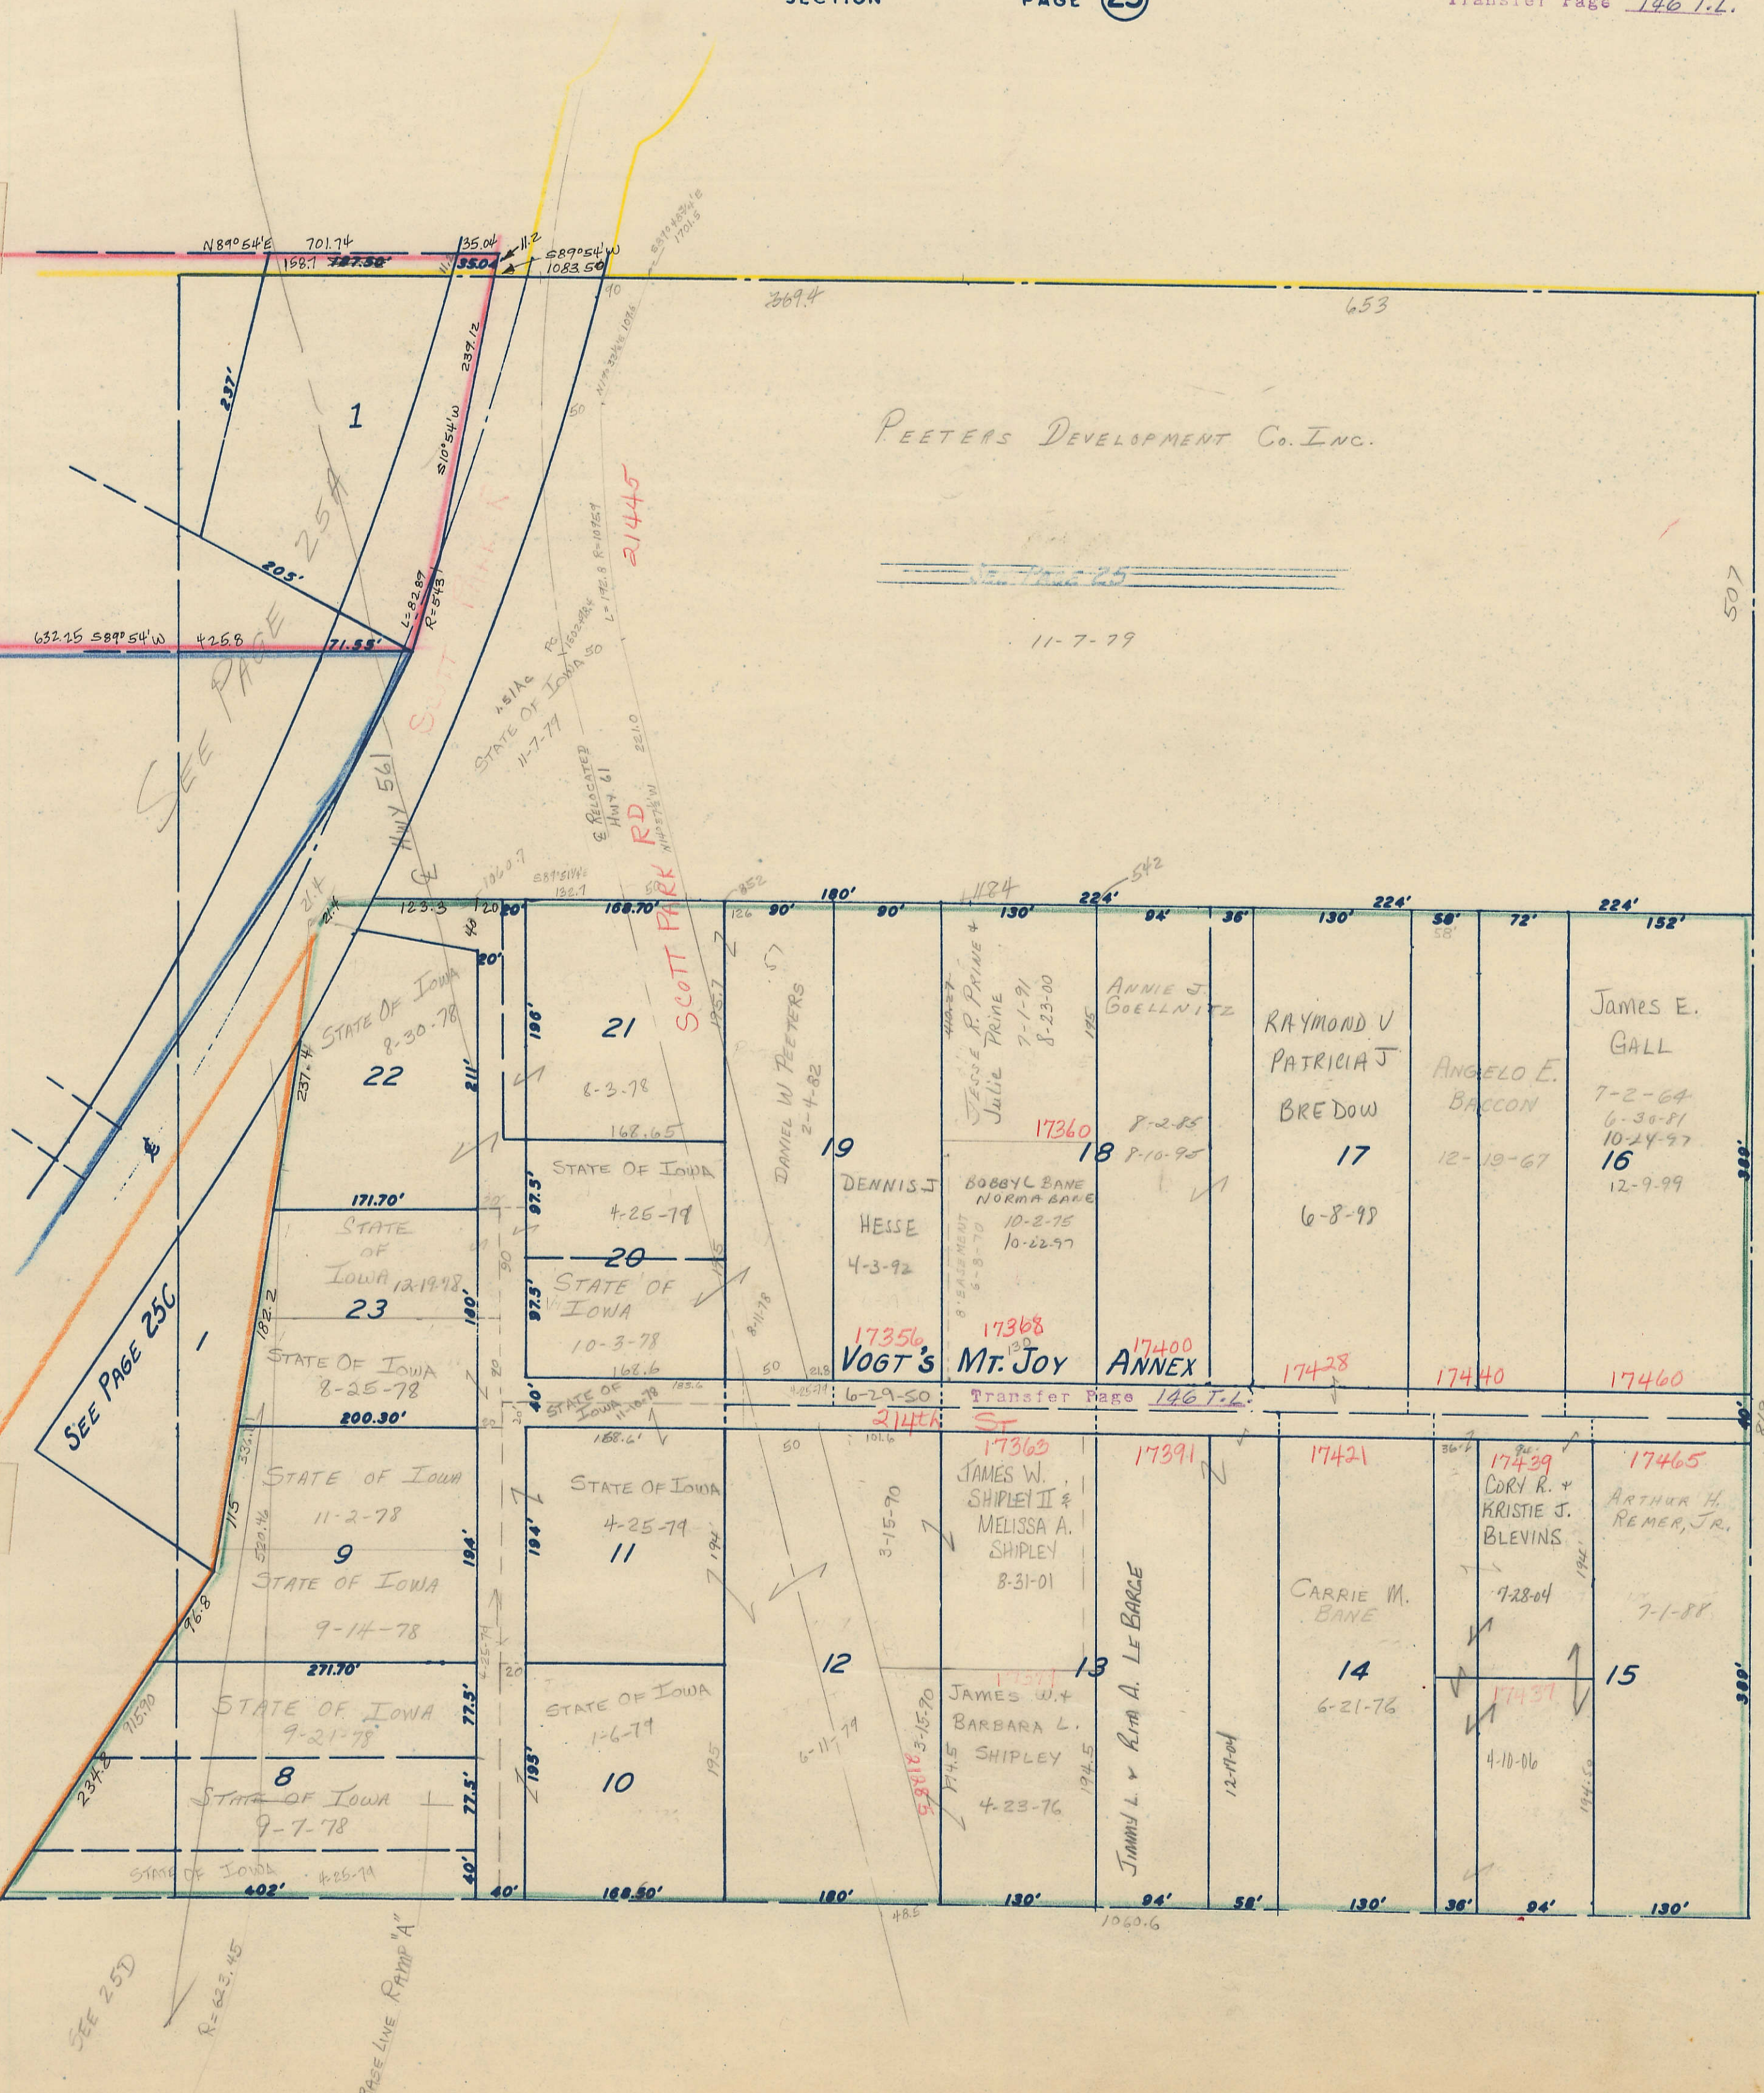

SECTION 25

TOWNSHIP 79 NORTH, RANGE 3 EAST,

5TH PRINCIPAL MERIDIAN

SHERIDAN TOWNSHIP

SCOTT COUNTY, IOWA

SCALE: 1 INCH = 100 FEET

SECTION

PAGE 25

Transfer Page 146 T.L.

PAGE 25-A

SECTION

PAGE 25

SECTION

SECTION

PAGE 25