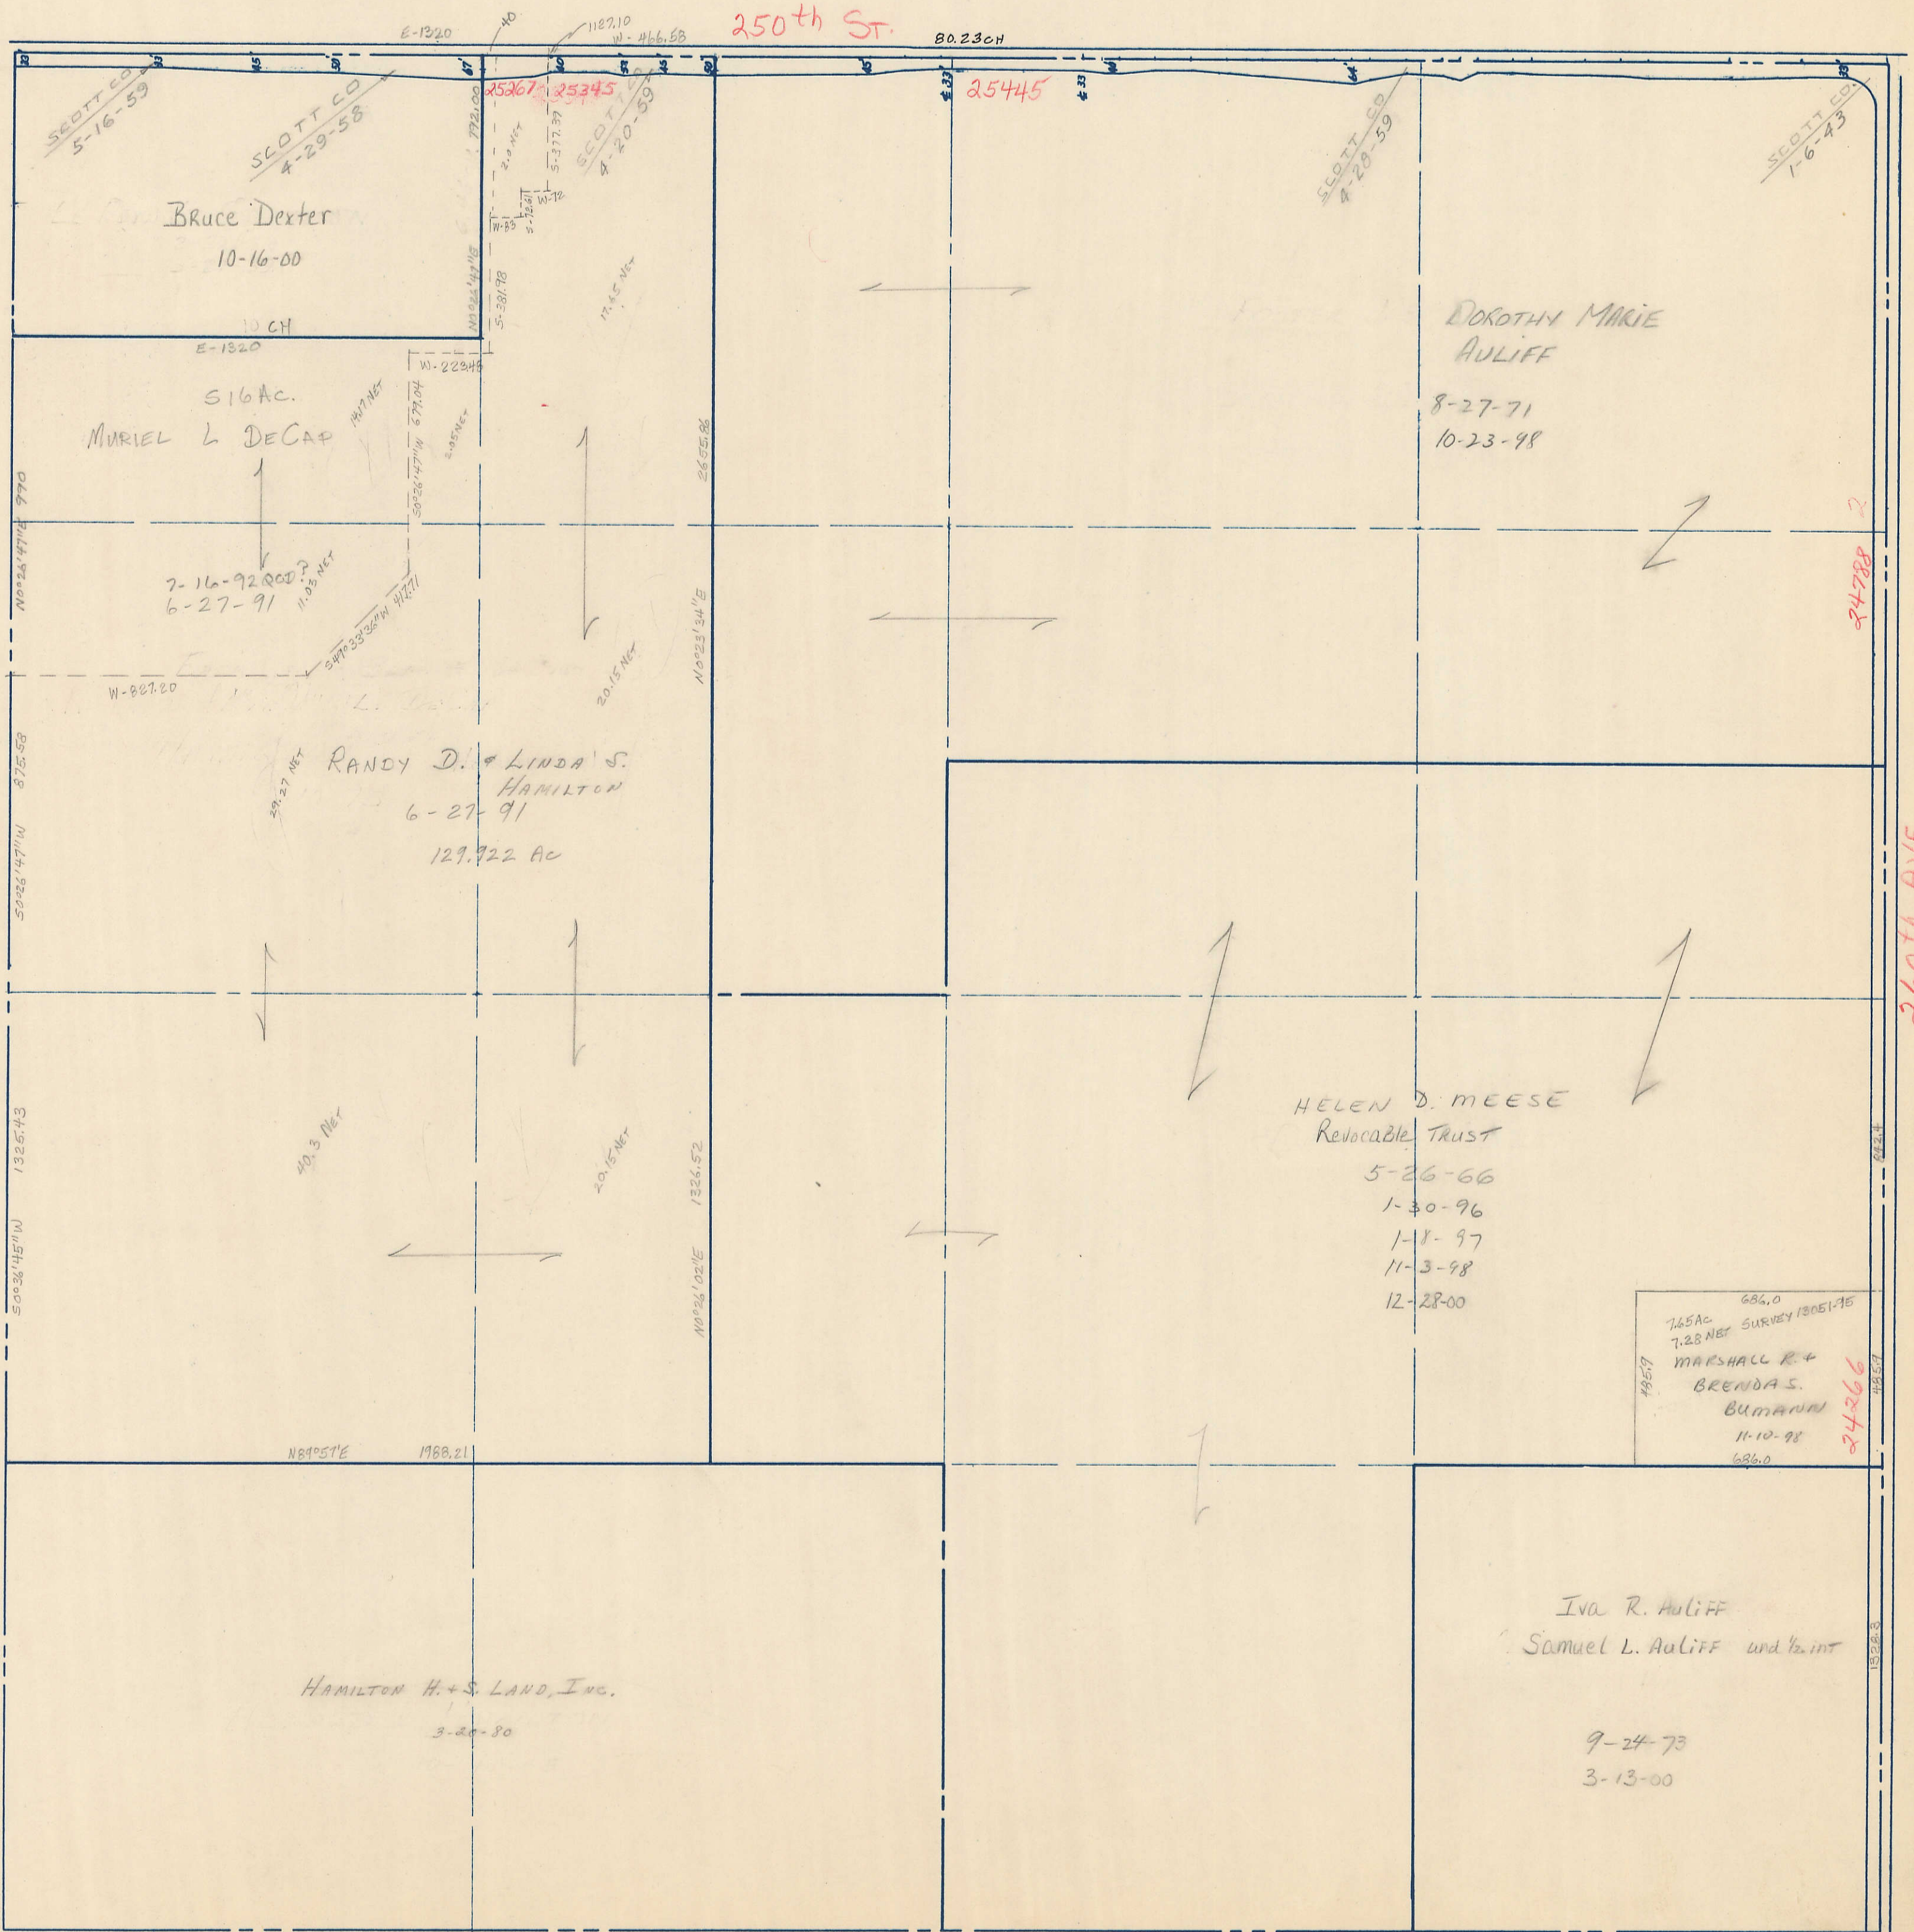

SECTION 8  
TOWNSHIP 79 NORTH, RANGE 5 EAST,  
5<sup>TH</sup> PRINCIPAL MERIDIAN  
PRINCETON TOWNSHIP  
SCOTT COUNTY, IOWA

TRANSFER PAGE 384

SCALE: 1 INCH = 330 FEET

SECTION 5 PAGE 7

PAGE 9

SECTION 7

260th AVE