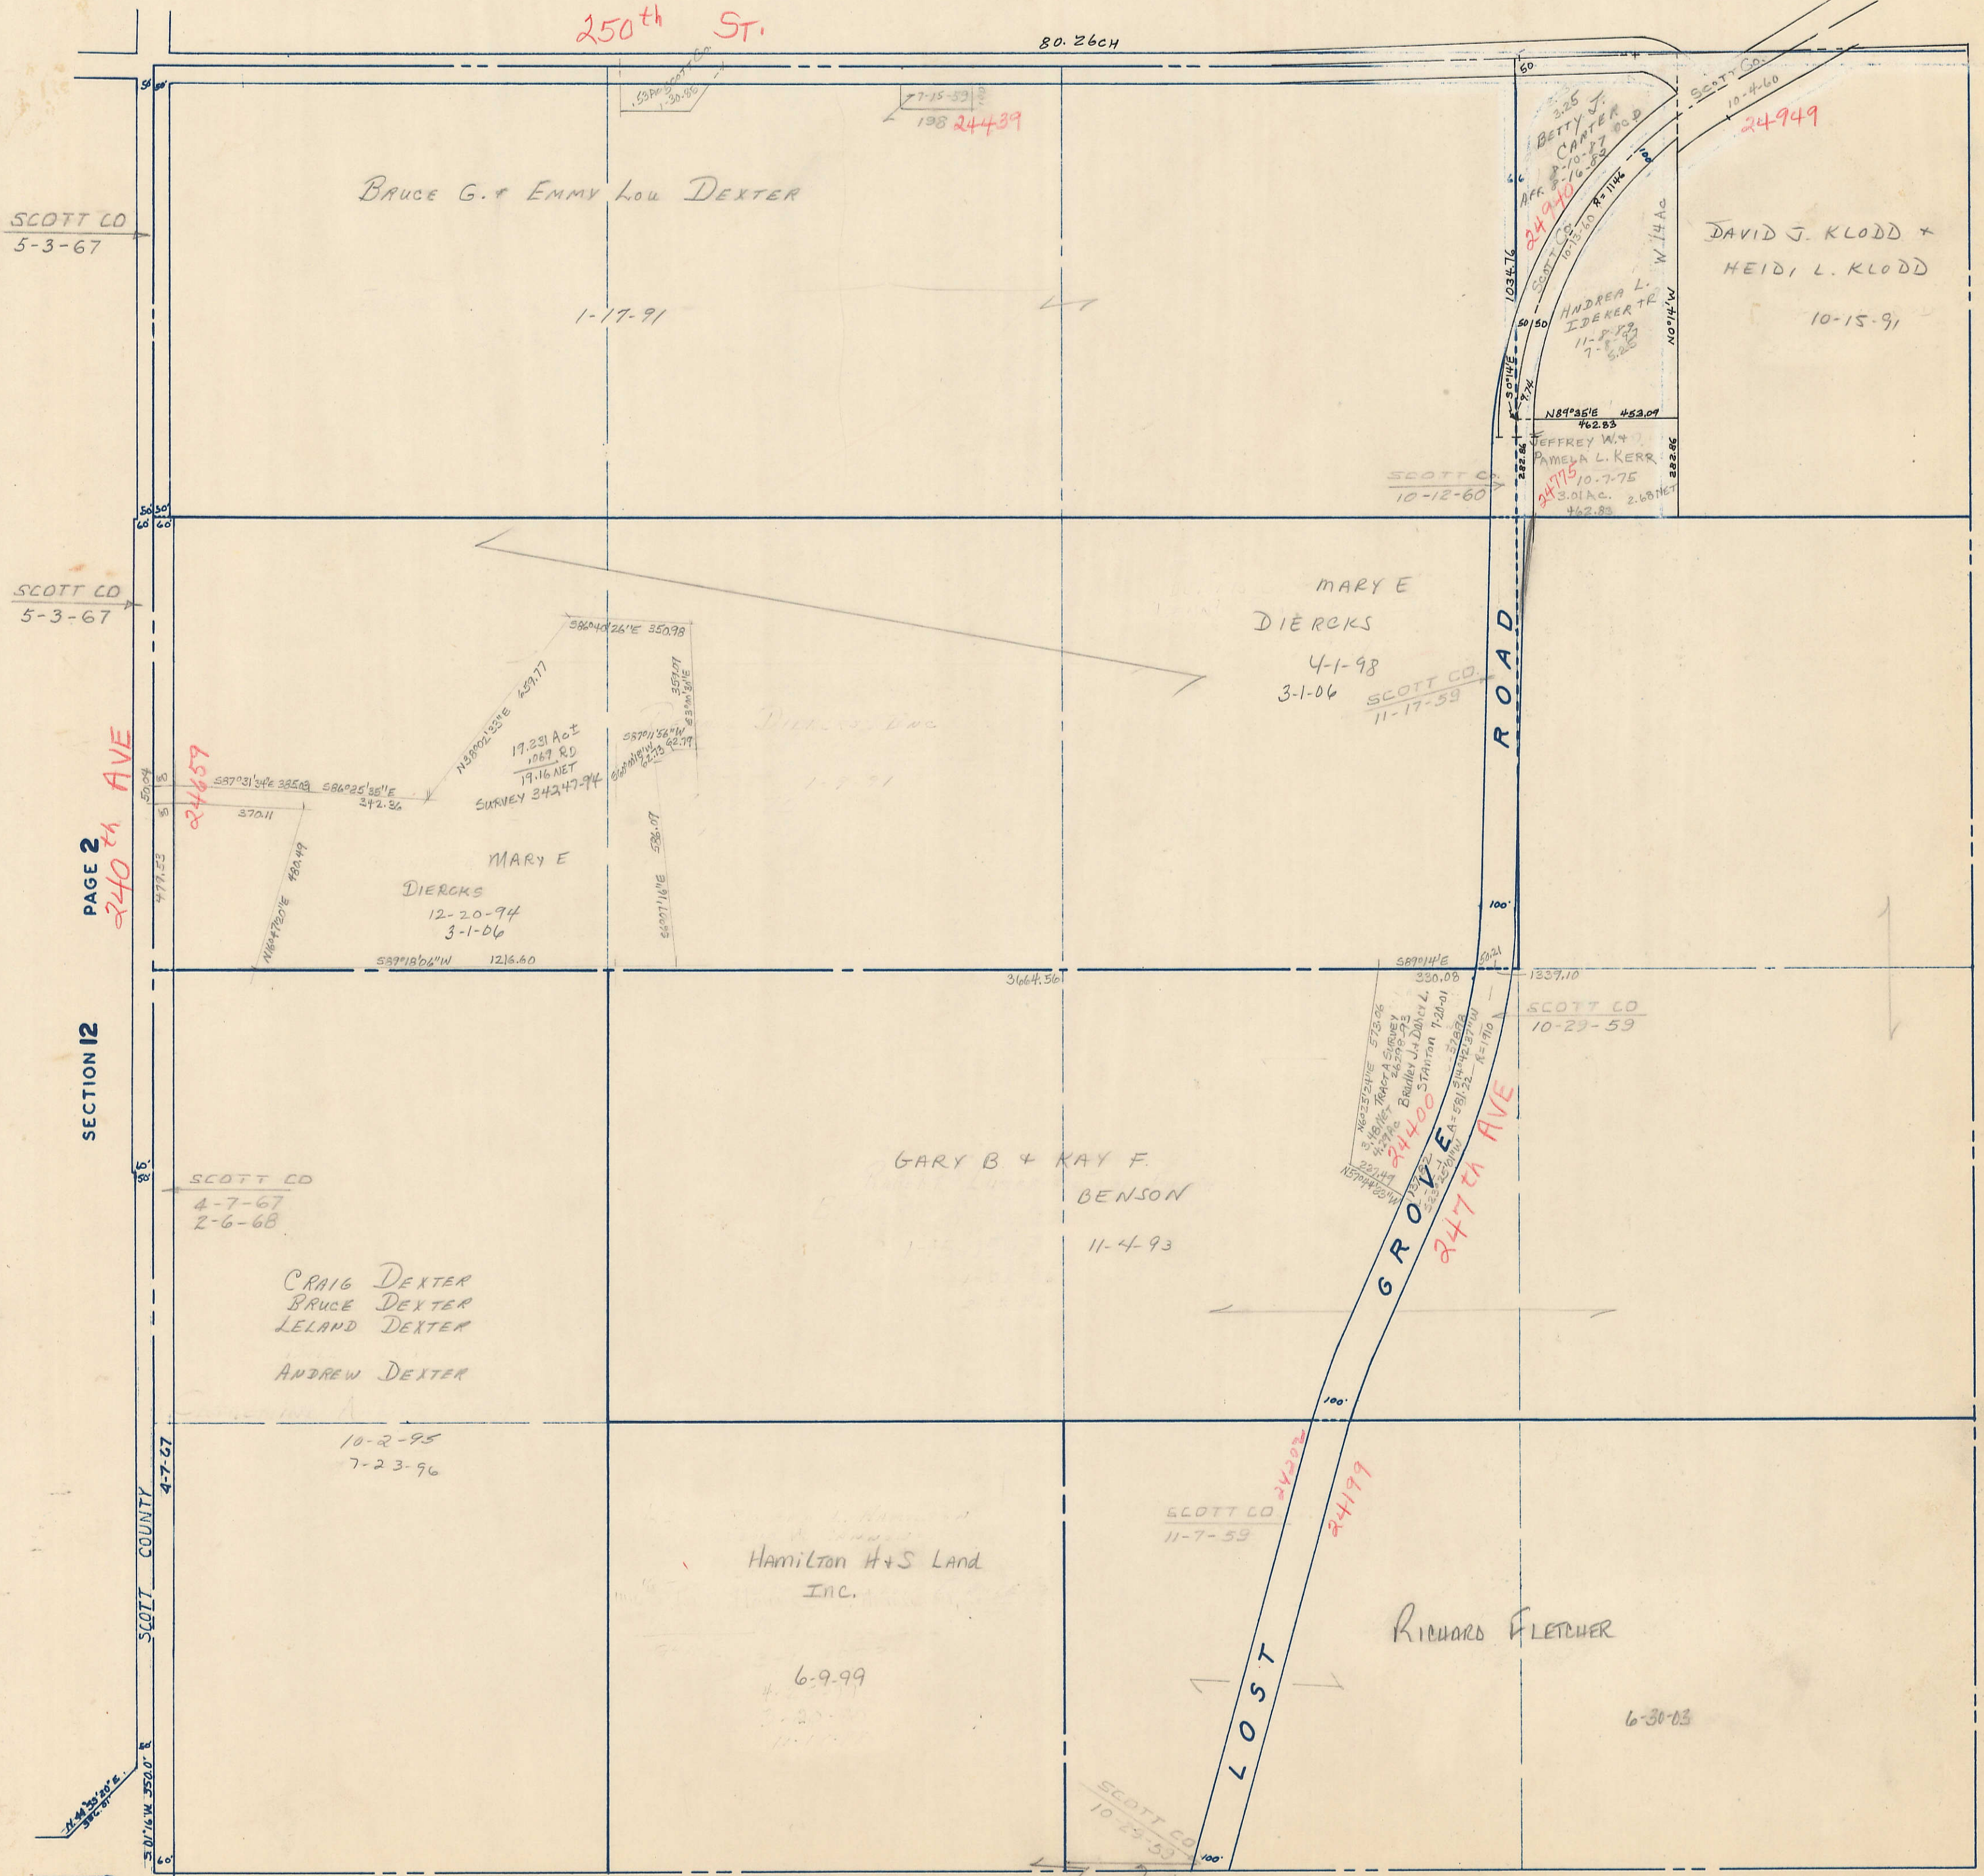

SECTION 7
TOWNSHIP 79 NORTH, RANGE 5 EAST,
5TH PRINCIPAL MERIDIAN
PRINCETON TOWNSHIP
SCOTT COUNTY, IOWA

SCALE: 1 INCH = 330 FEET

SECTION 6

PAGE 8

TRANSFER PAGE 383

PAGE 2
240th AVE

SECTION 12

SCOTT COUNTY
4-7-67

PAGE 10

SECTION 8

SECTION 18

PAGE LE CLAIRE TWP.