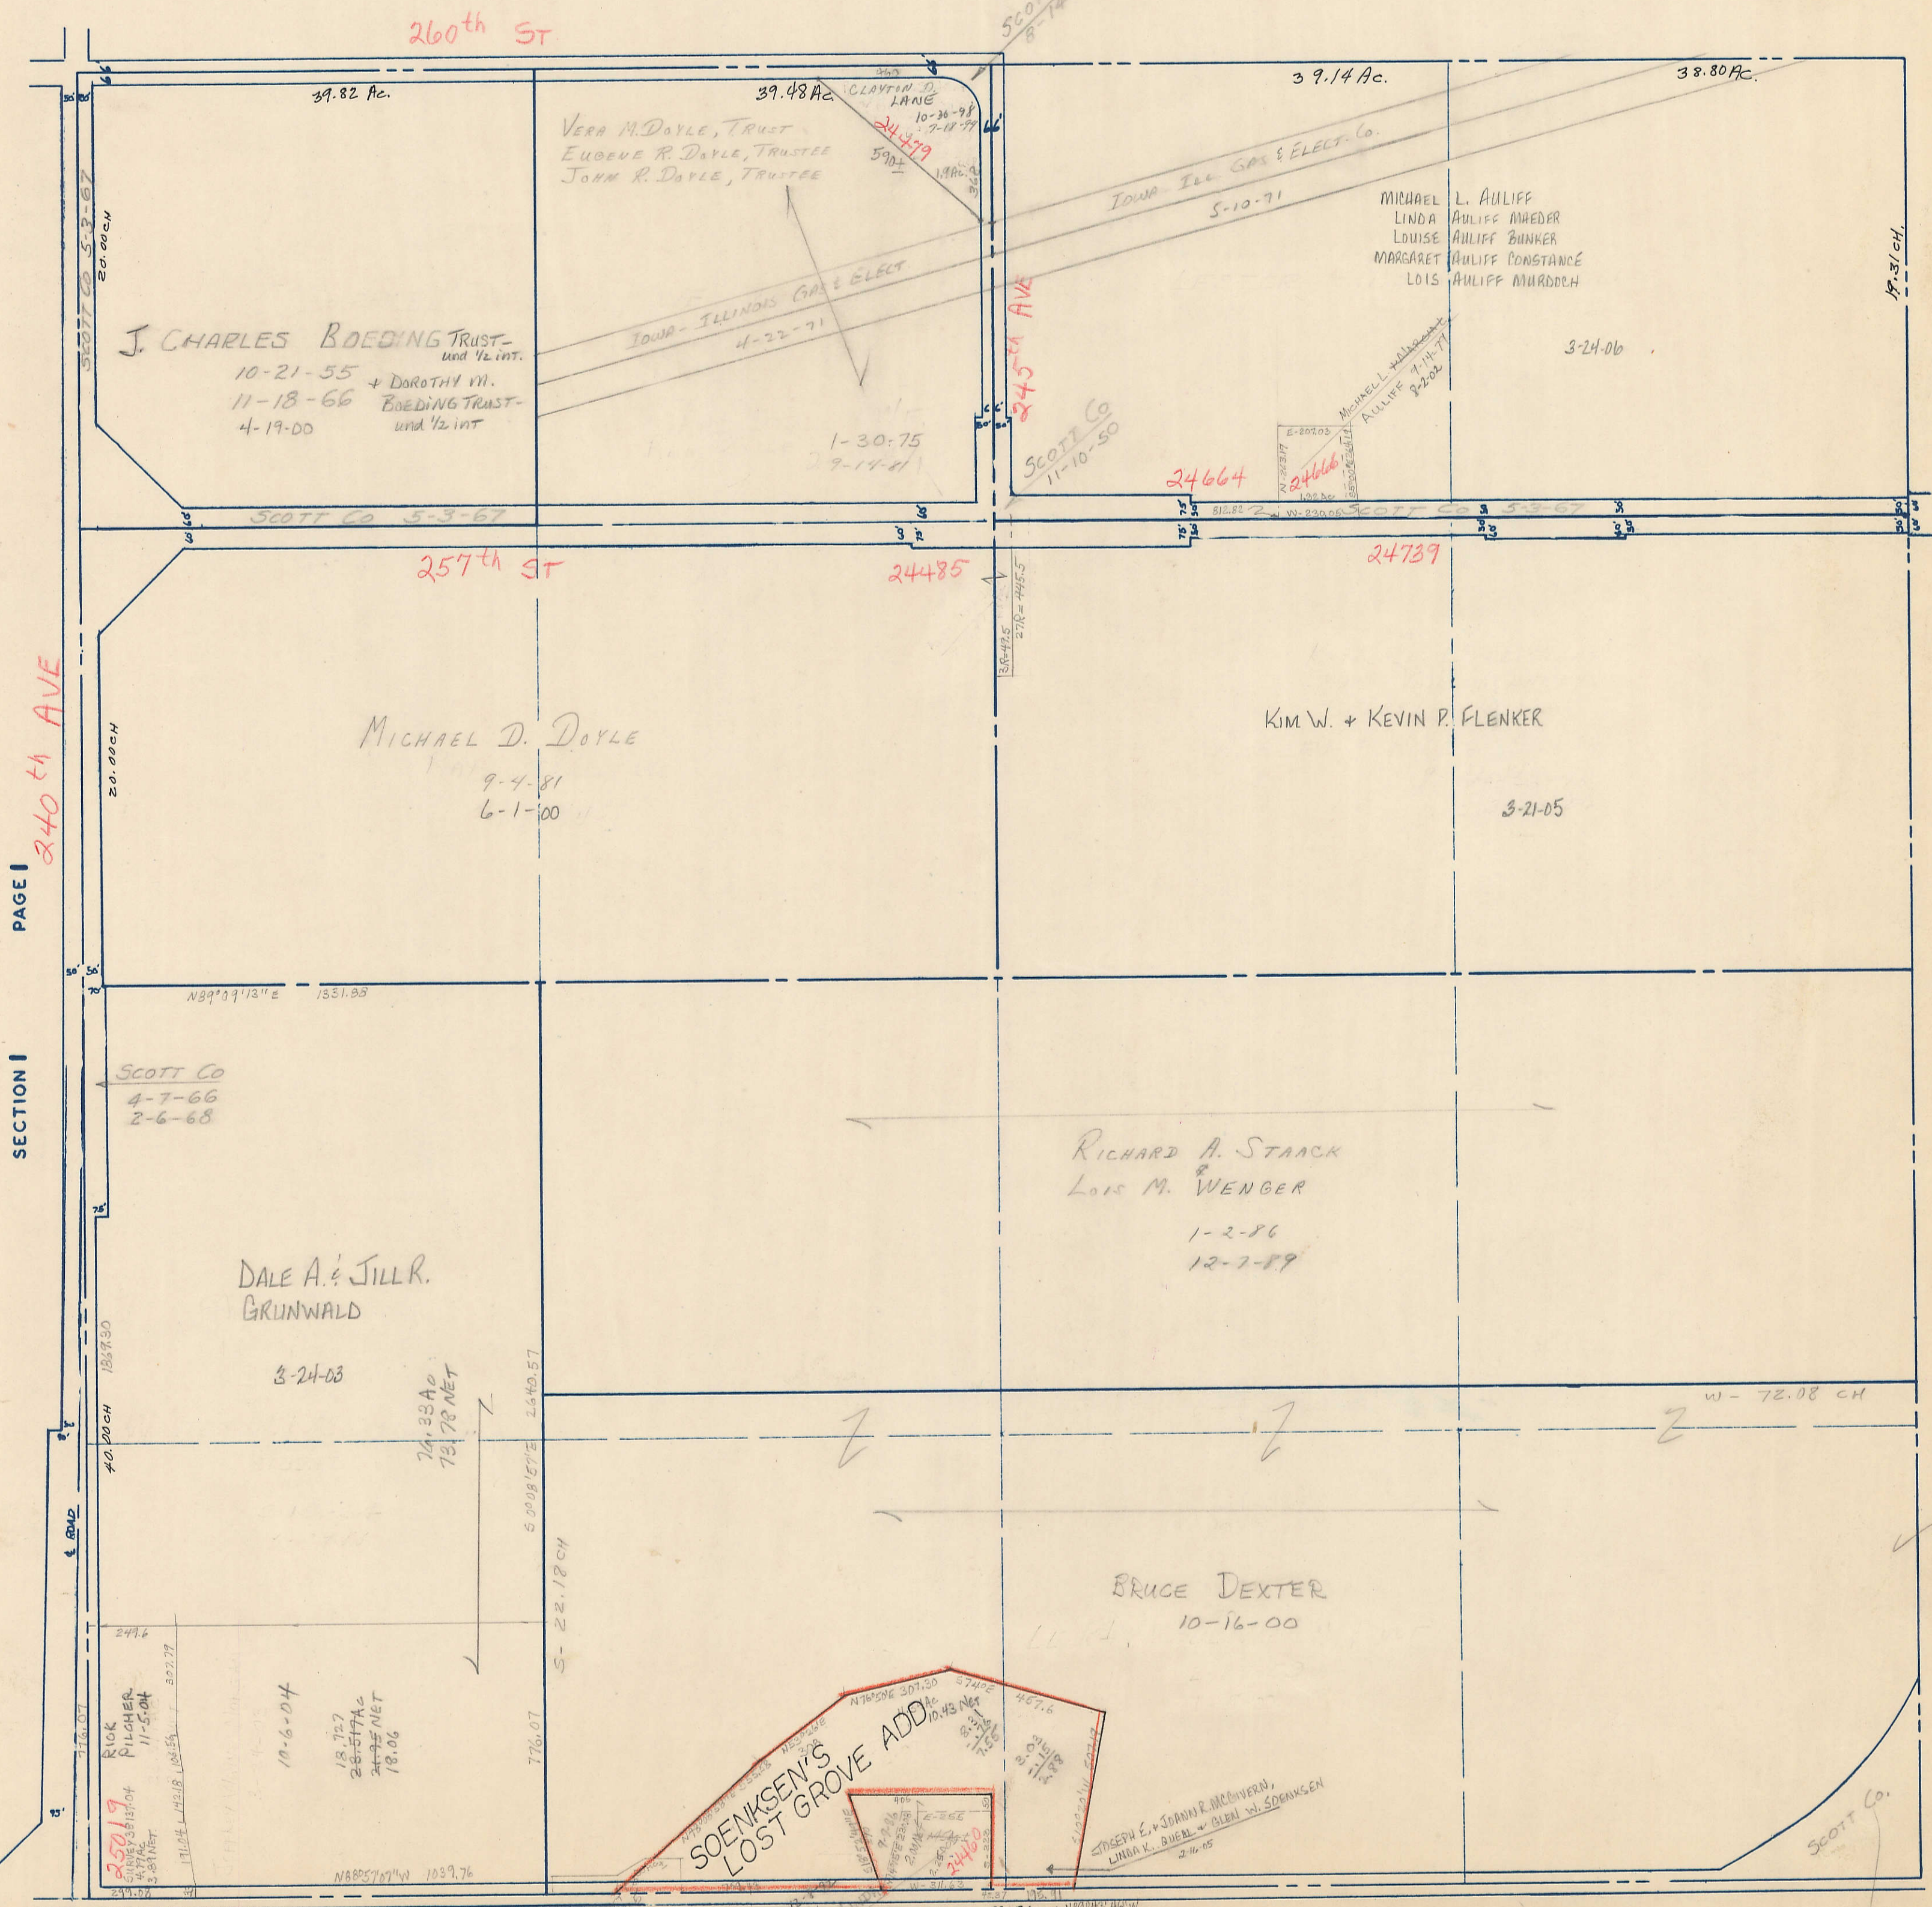

SECTION 6
TOWNSHIP 79 NORTH, RANGE 5 EAST,
5TH PRINCIPAL MERIDIAN
PRINCETON TOWNSHIP
SCOTT COUNTY, IOWA

TRANSFER PAGE 382

SCALE: 1 INCH = 330 FEET

SECTION 31

PAGE 33

PAGE 1
SECTION 1
240th AVE

PAGE 7
SECTION 5

SOENKSEN'S LOST GROVE ADD
SECTION 7 #1419-75
PAGE 9