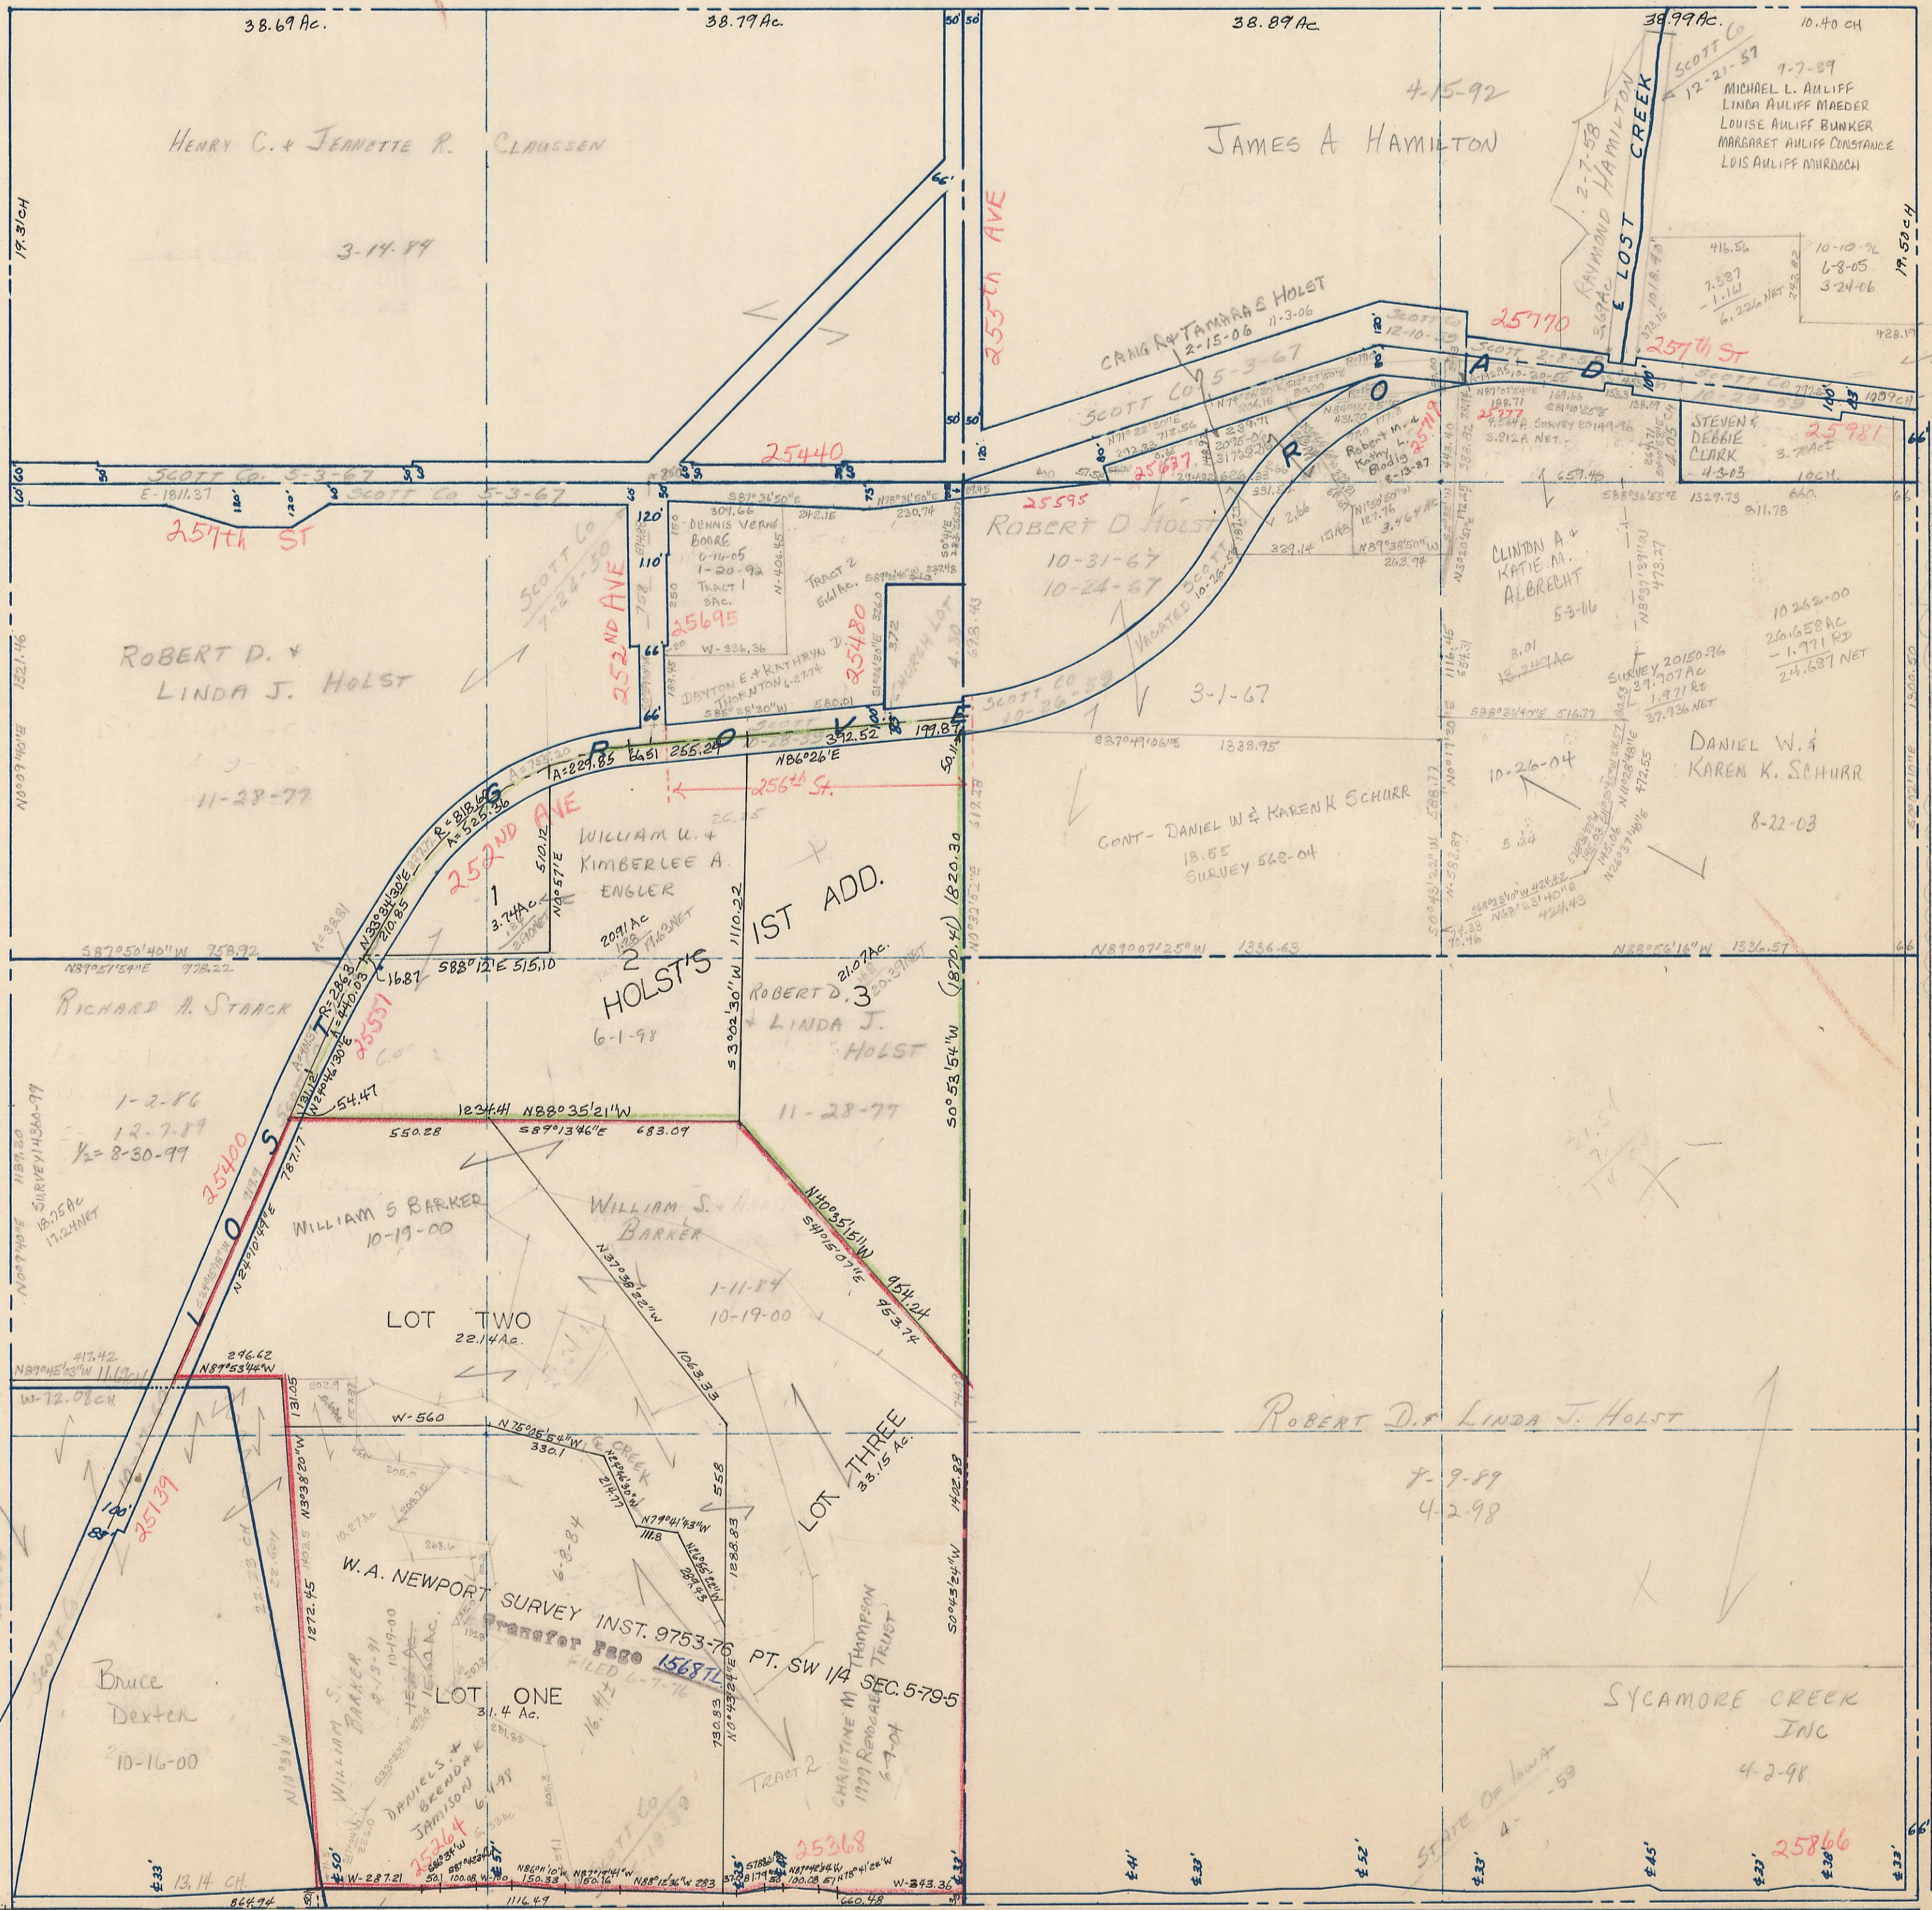

SECTION 5
TOWNSHIP 79 NORTH, RANGE 5 EAST,
5TH PRINCIPAL MERIDIAN
PRINCETON TOWNSHIP
SCOTT COUNTY, IOWA

TRANSFER PAGE 381

SCALE: 1 INCH = 330 FEET

SECTION 32

PAGE 34

PAGE 8

SECTION 6

PAGE 6

SECTION 4

SECTION 8

PAGE 10