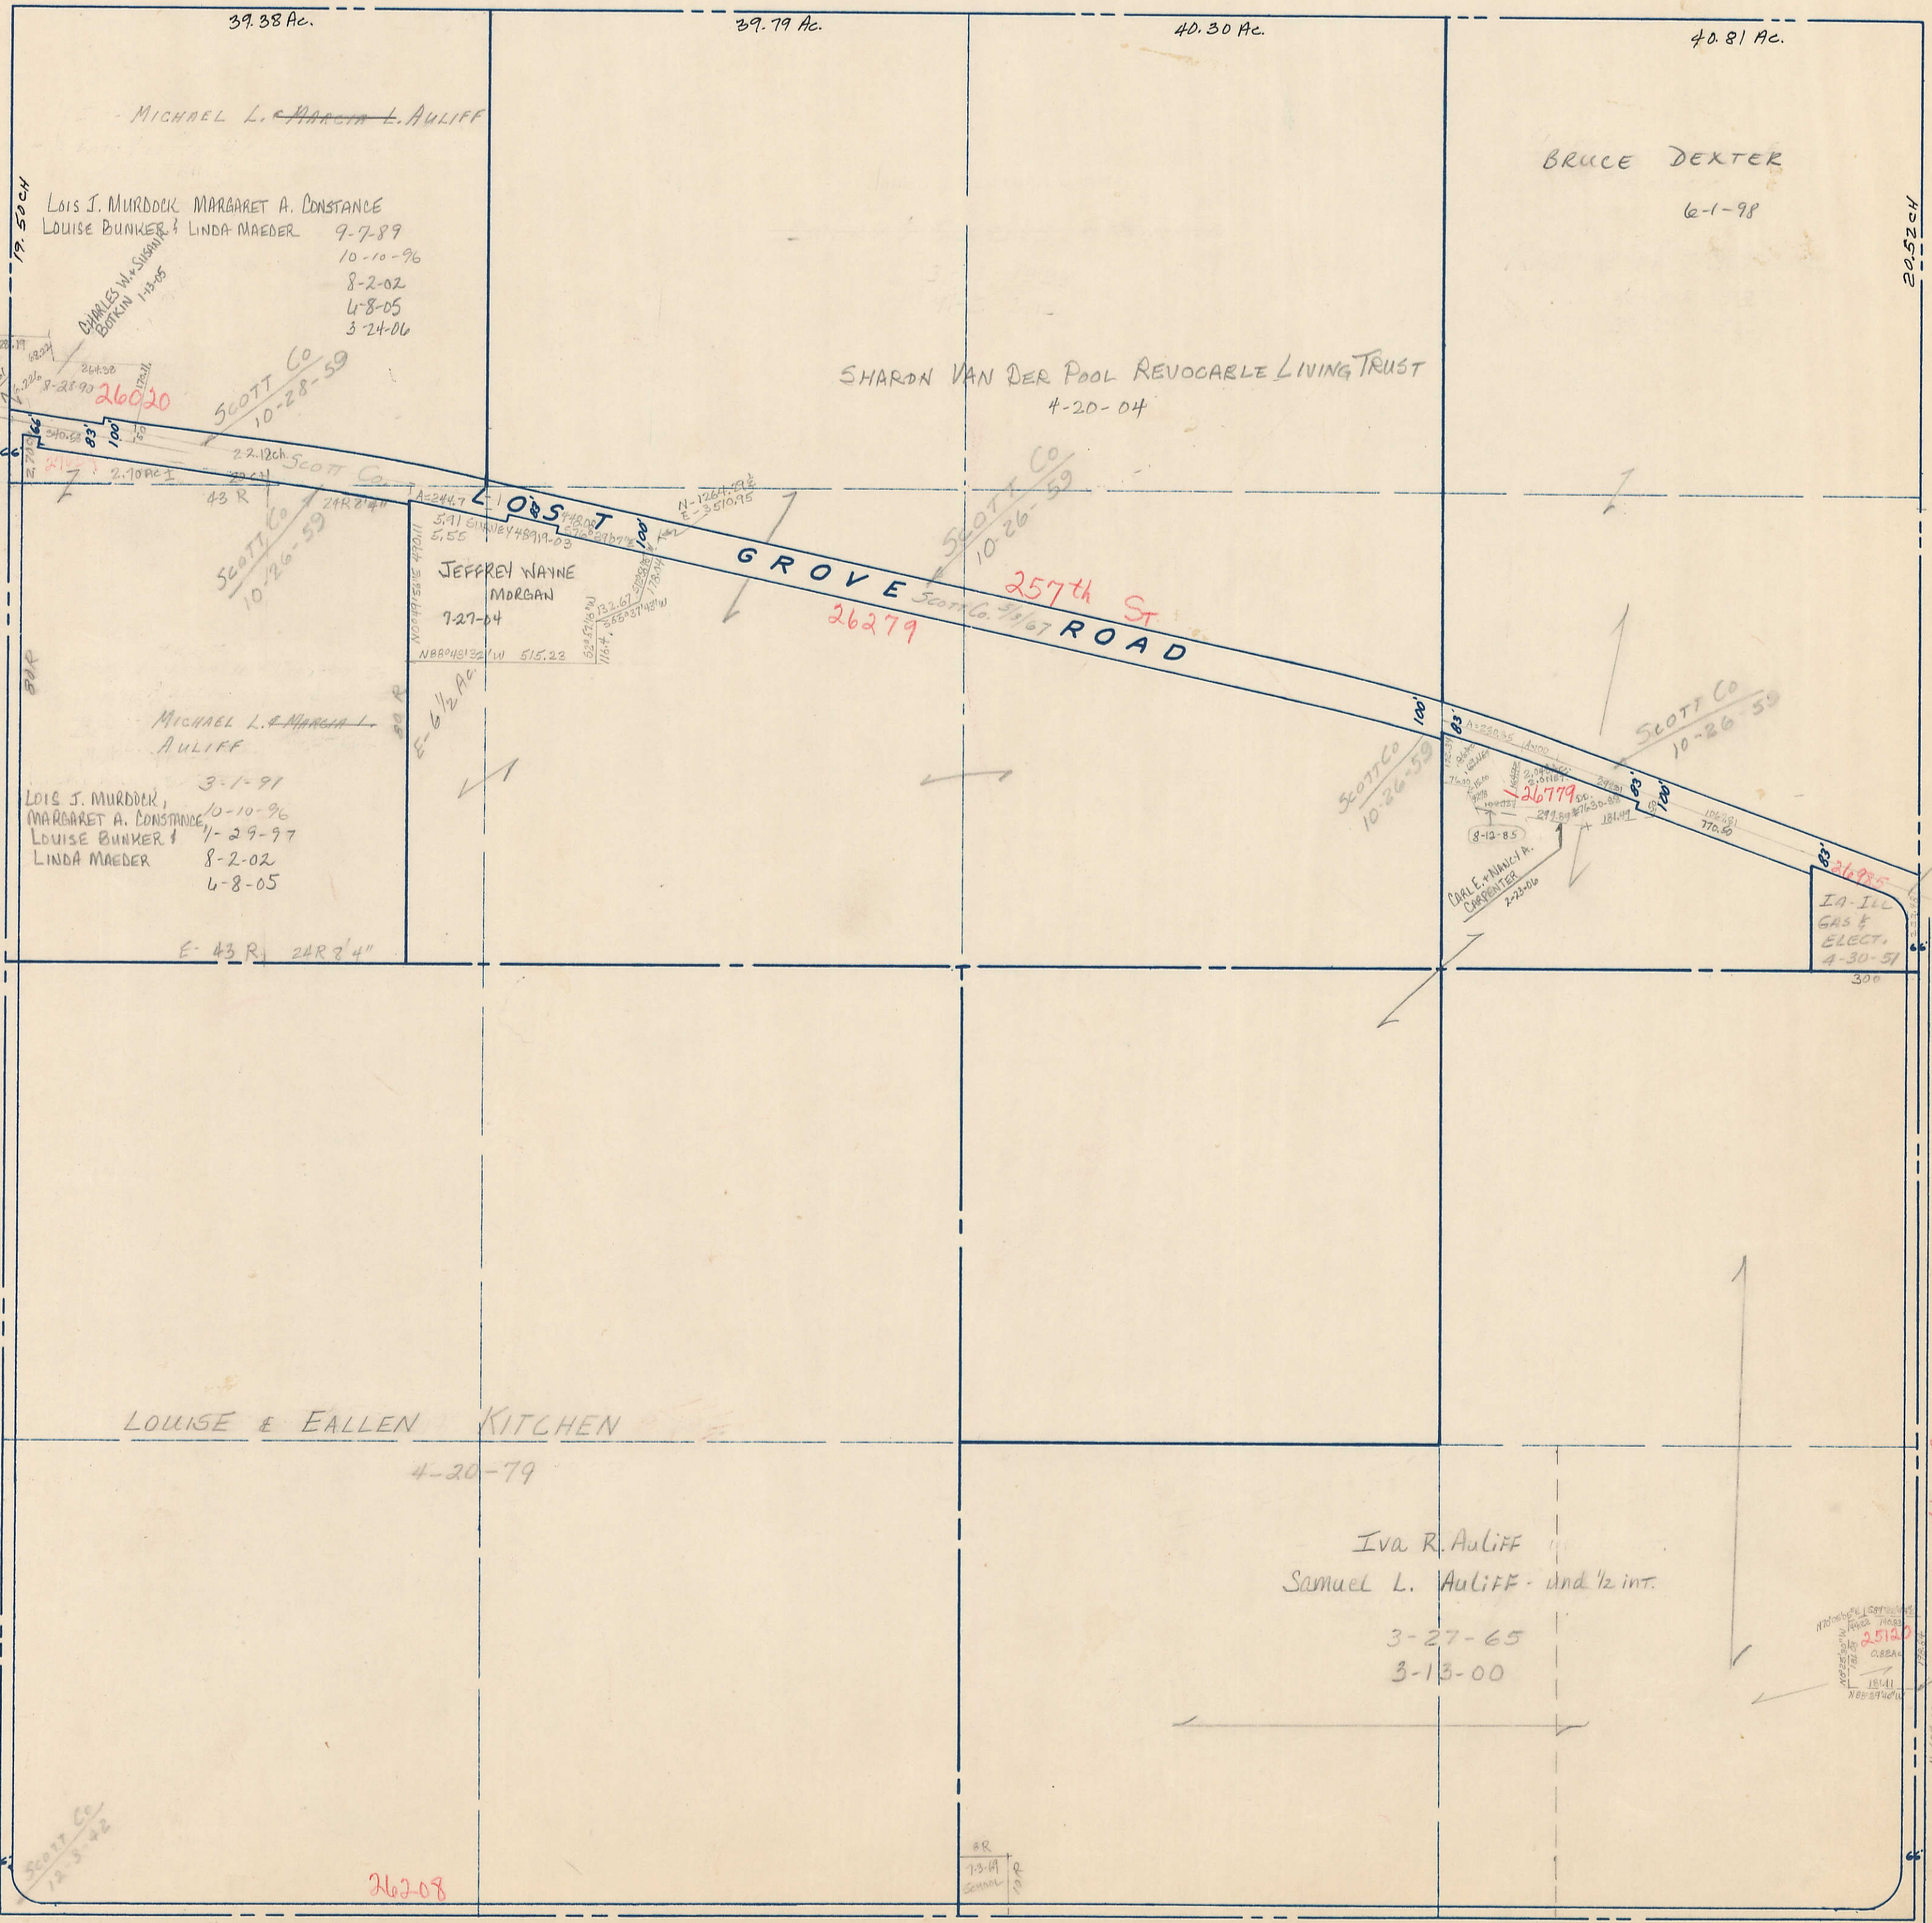

SECTION 4
TOWNSHIP 79 NORTH, RANGE 5 EAST,
5TH PRINCIPAL MERIDIAN
PRINCETON TOWNSHIP
SCOTT COUNTY, IOWA

TRANSFER PAGE 380

SCALE : 1 INCH = 330 FEET

SECTION 33

PAGE 35

PAGE 7

SECTION 5

260th AVE

PAGE 5

SECTION 3

250th St.

SECTION 9

PAGE 11