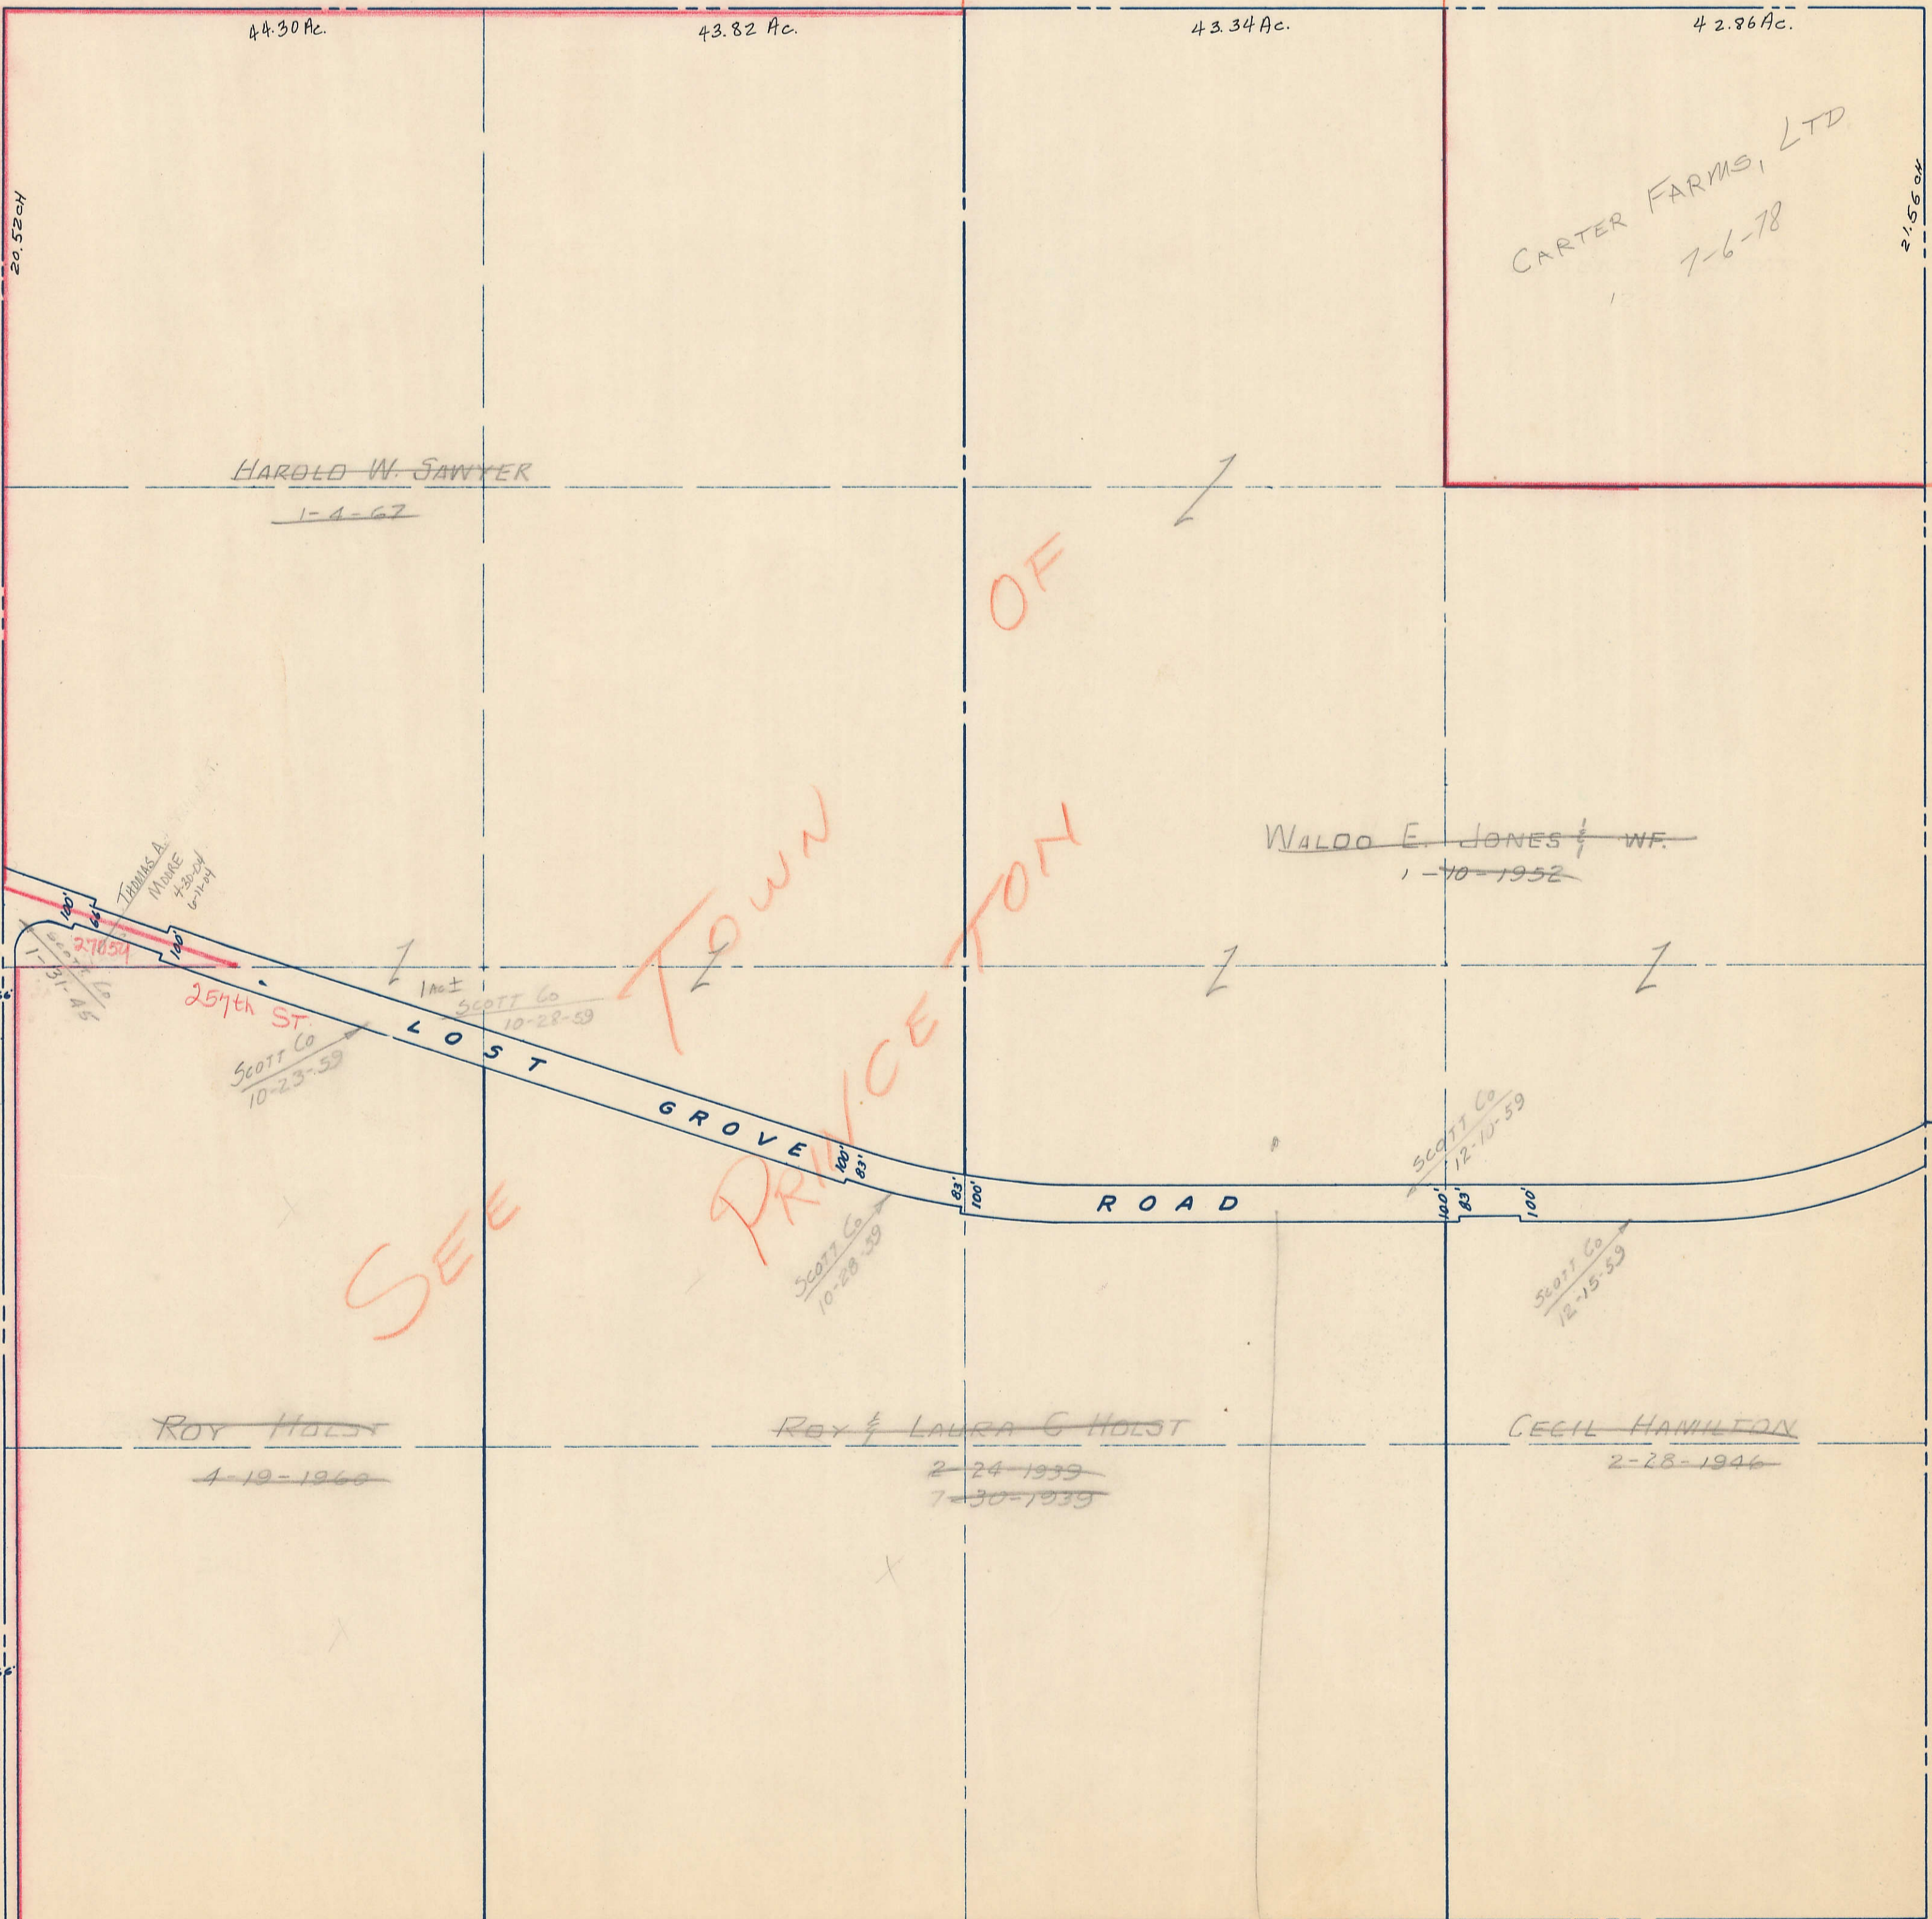

SECTION 3  
TOWNSHIP 79 NORTH, RANGE 5 EAST,  
5<sup>TH</sup> PRINCIPAL MERIDIAN  
PRINCETON TOWNSHIP  
SCOTT COUNTY, IOWA

TRANSFER PAGE 379

SCALE: 1 INCH = 330 FEET

SECTION 34

PAGE 36

PAGE 6

SECTION 4

PAGE 4