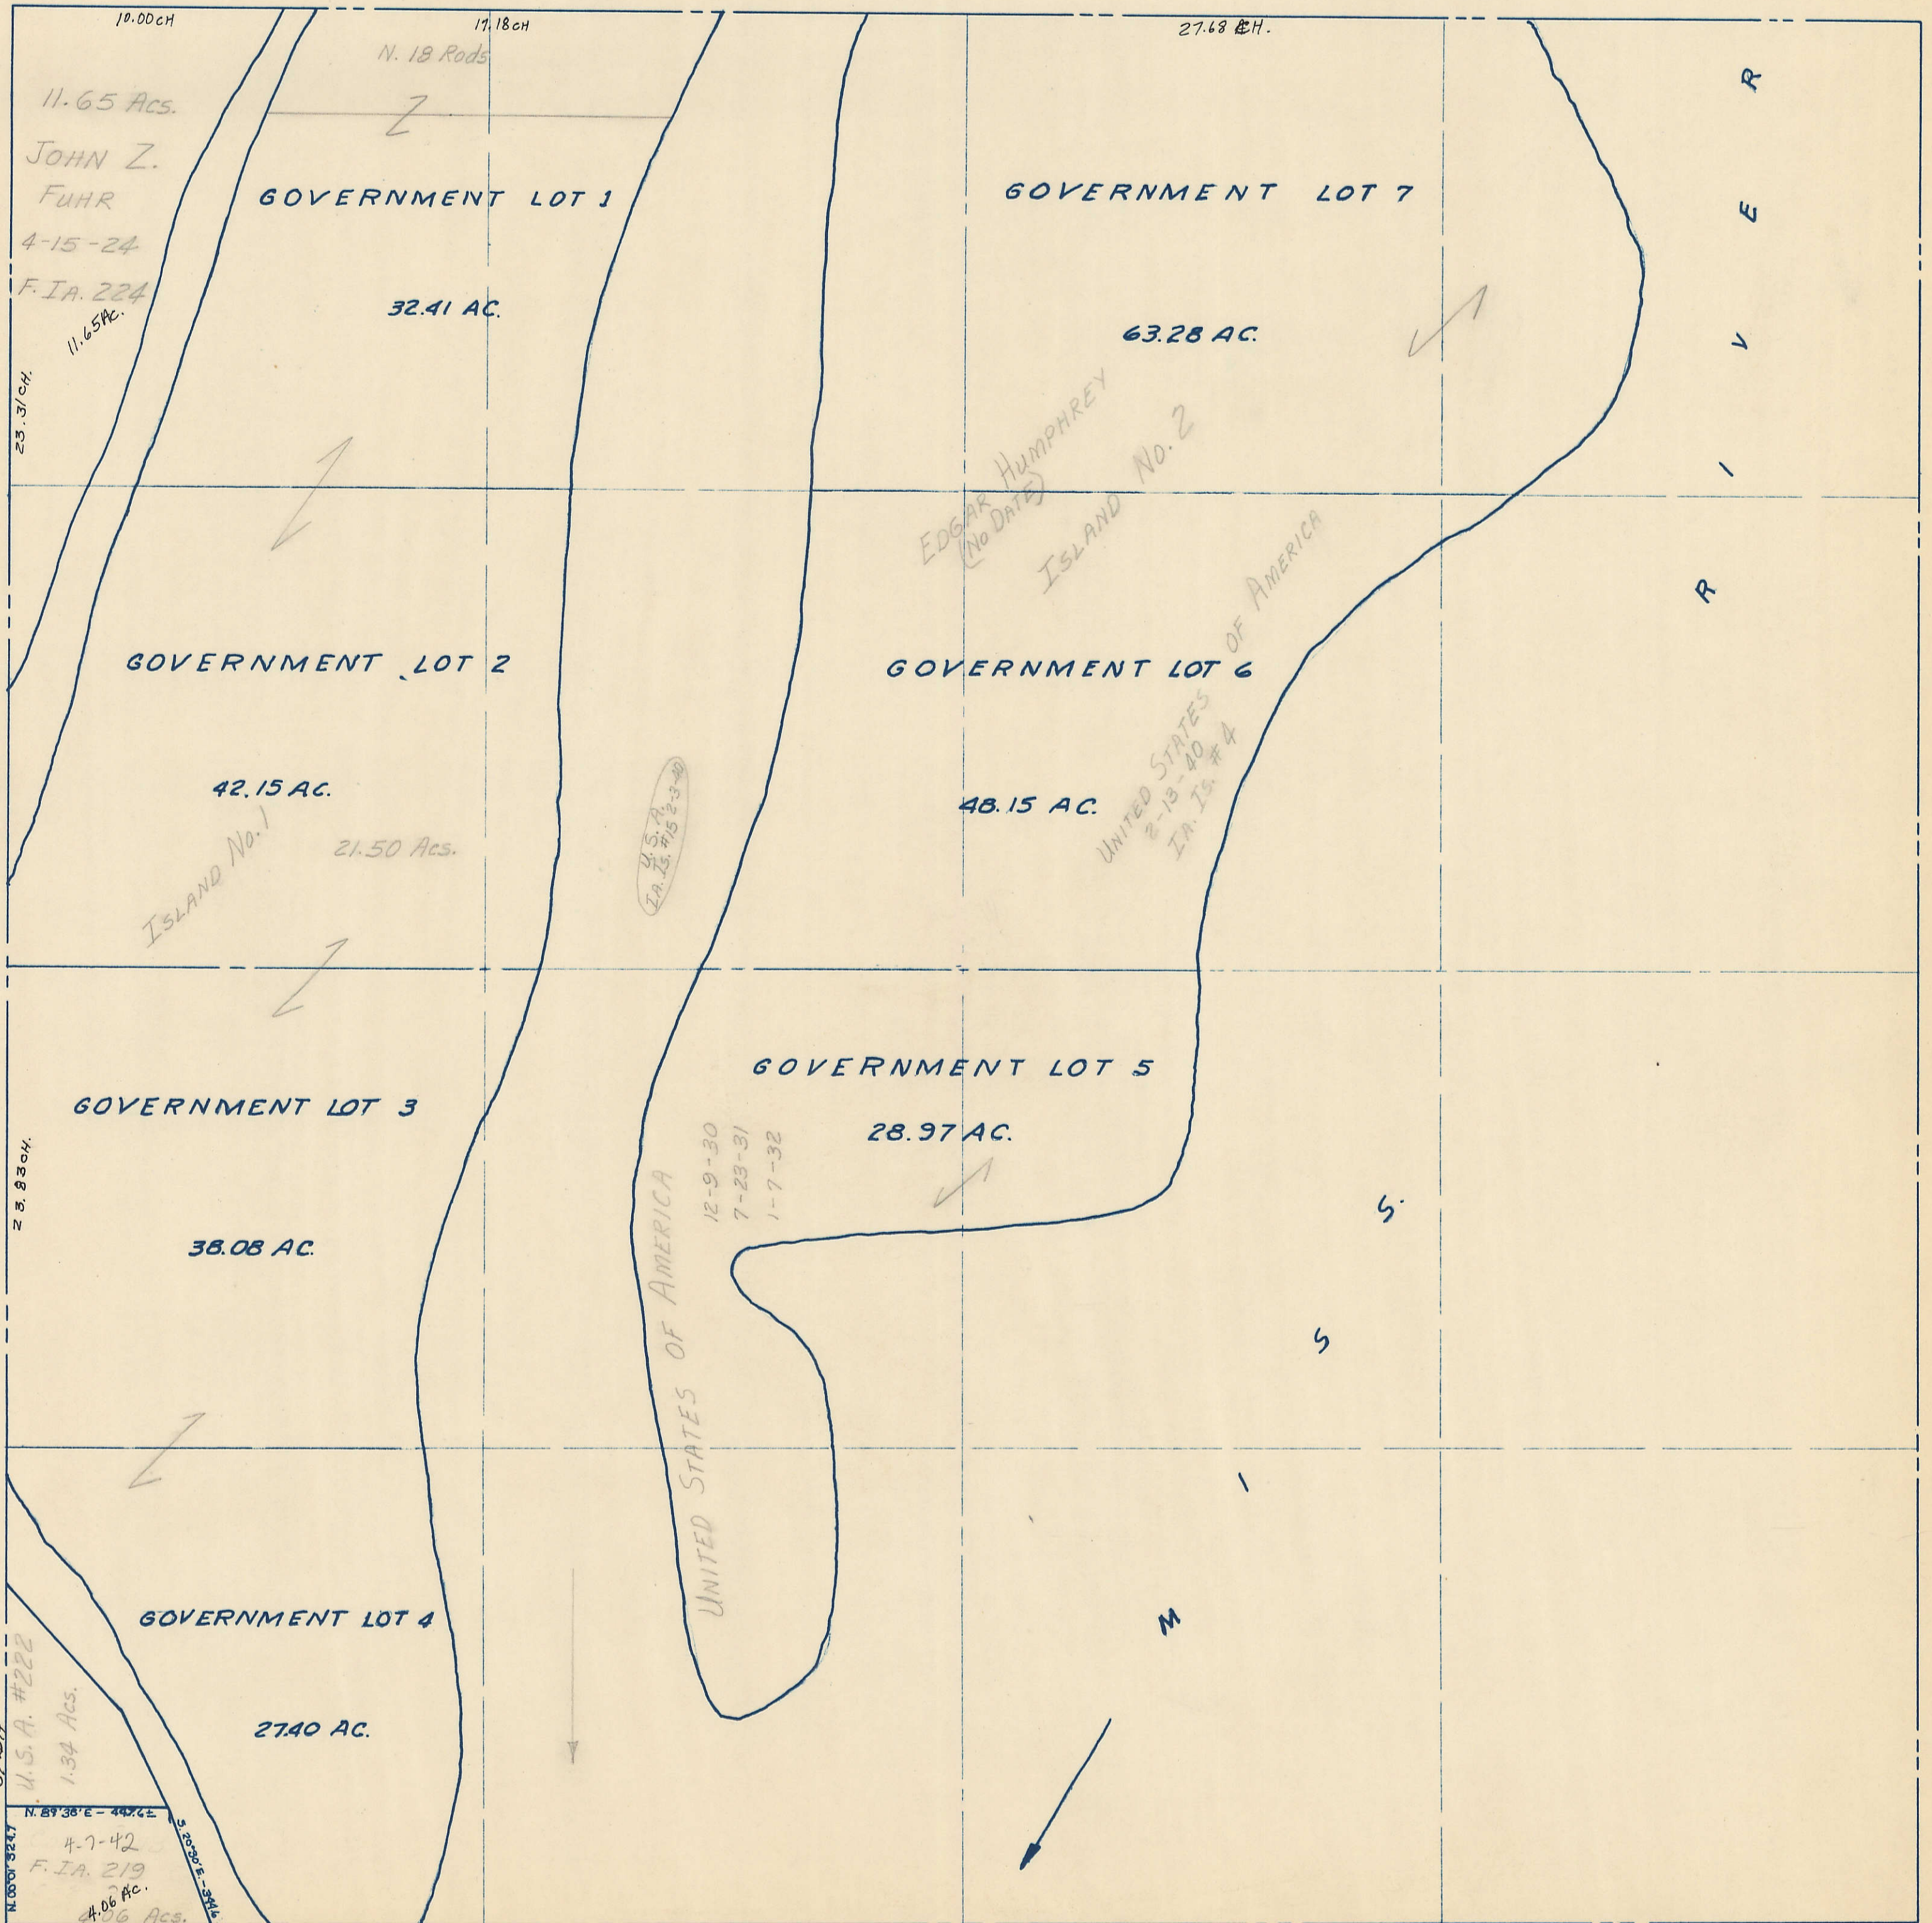

SECTION 36
TOWNSHIP 80 NORTH, RANGE 5 EAST,
5TH PRINCIPAL MERIDIAN
PRINCETON TOWNSHIP
SCOTT COUNTY, IOWA

TRANSFER PAGE 412

SCALE : 1 INCH = 330 FEET

SECTION 25

PAGE 27

PAGE 37

SECTION 35

PAGE

SECTION

1

5

1

5

1

5

1

SECTION

PAGE