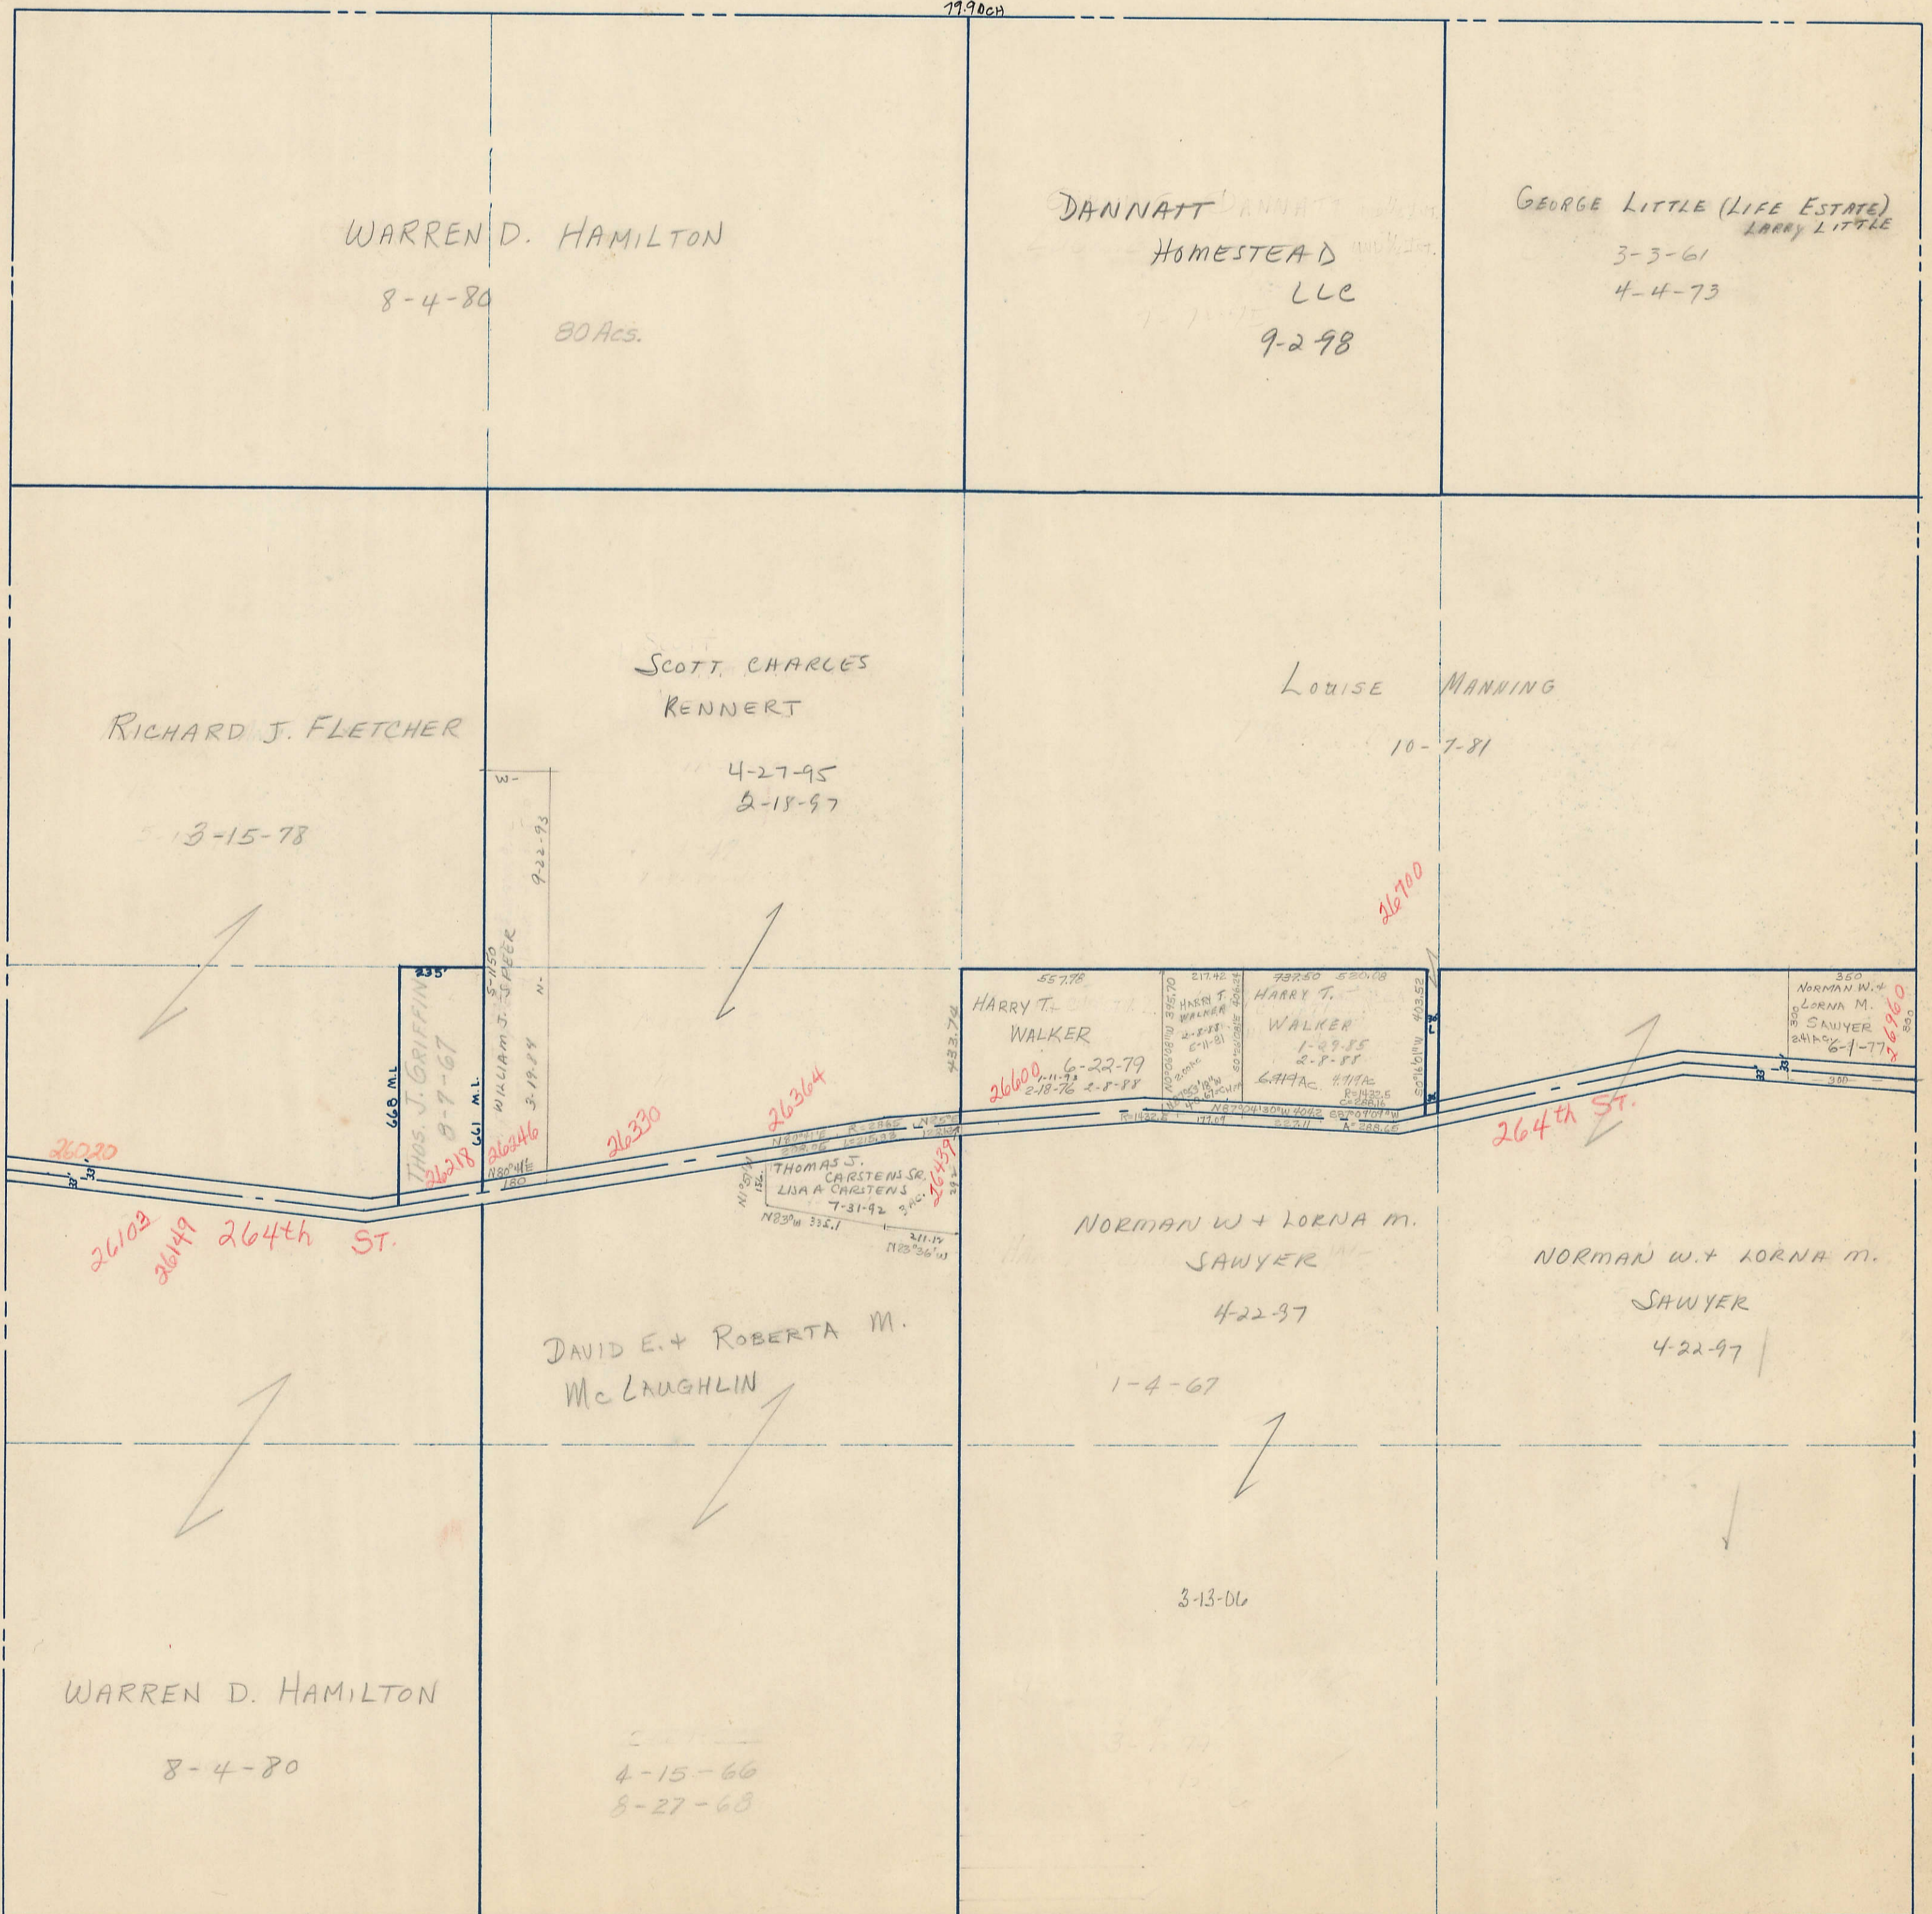

SECTION 33  
TOWNSHIP 80 NORTH, RANGE 5 EAST,  
5<sup>TH</sup> PRINCIPAL MERIDIAN  
PRINCETON TOWNSHIP  
SCOTT COUNTY, IOWA

TRANSFER PAGE 409

SCALE : 1 INCH = 330 FEET

SECTION 28

PAGE 30

PAGE 34

SECTION 32

PAGE 36