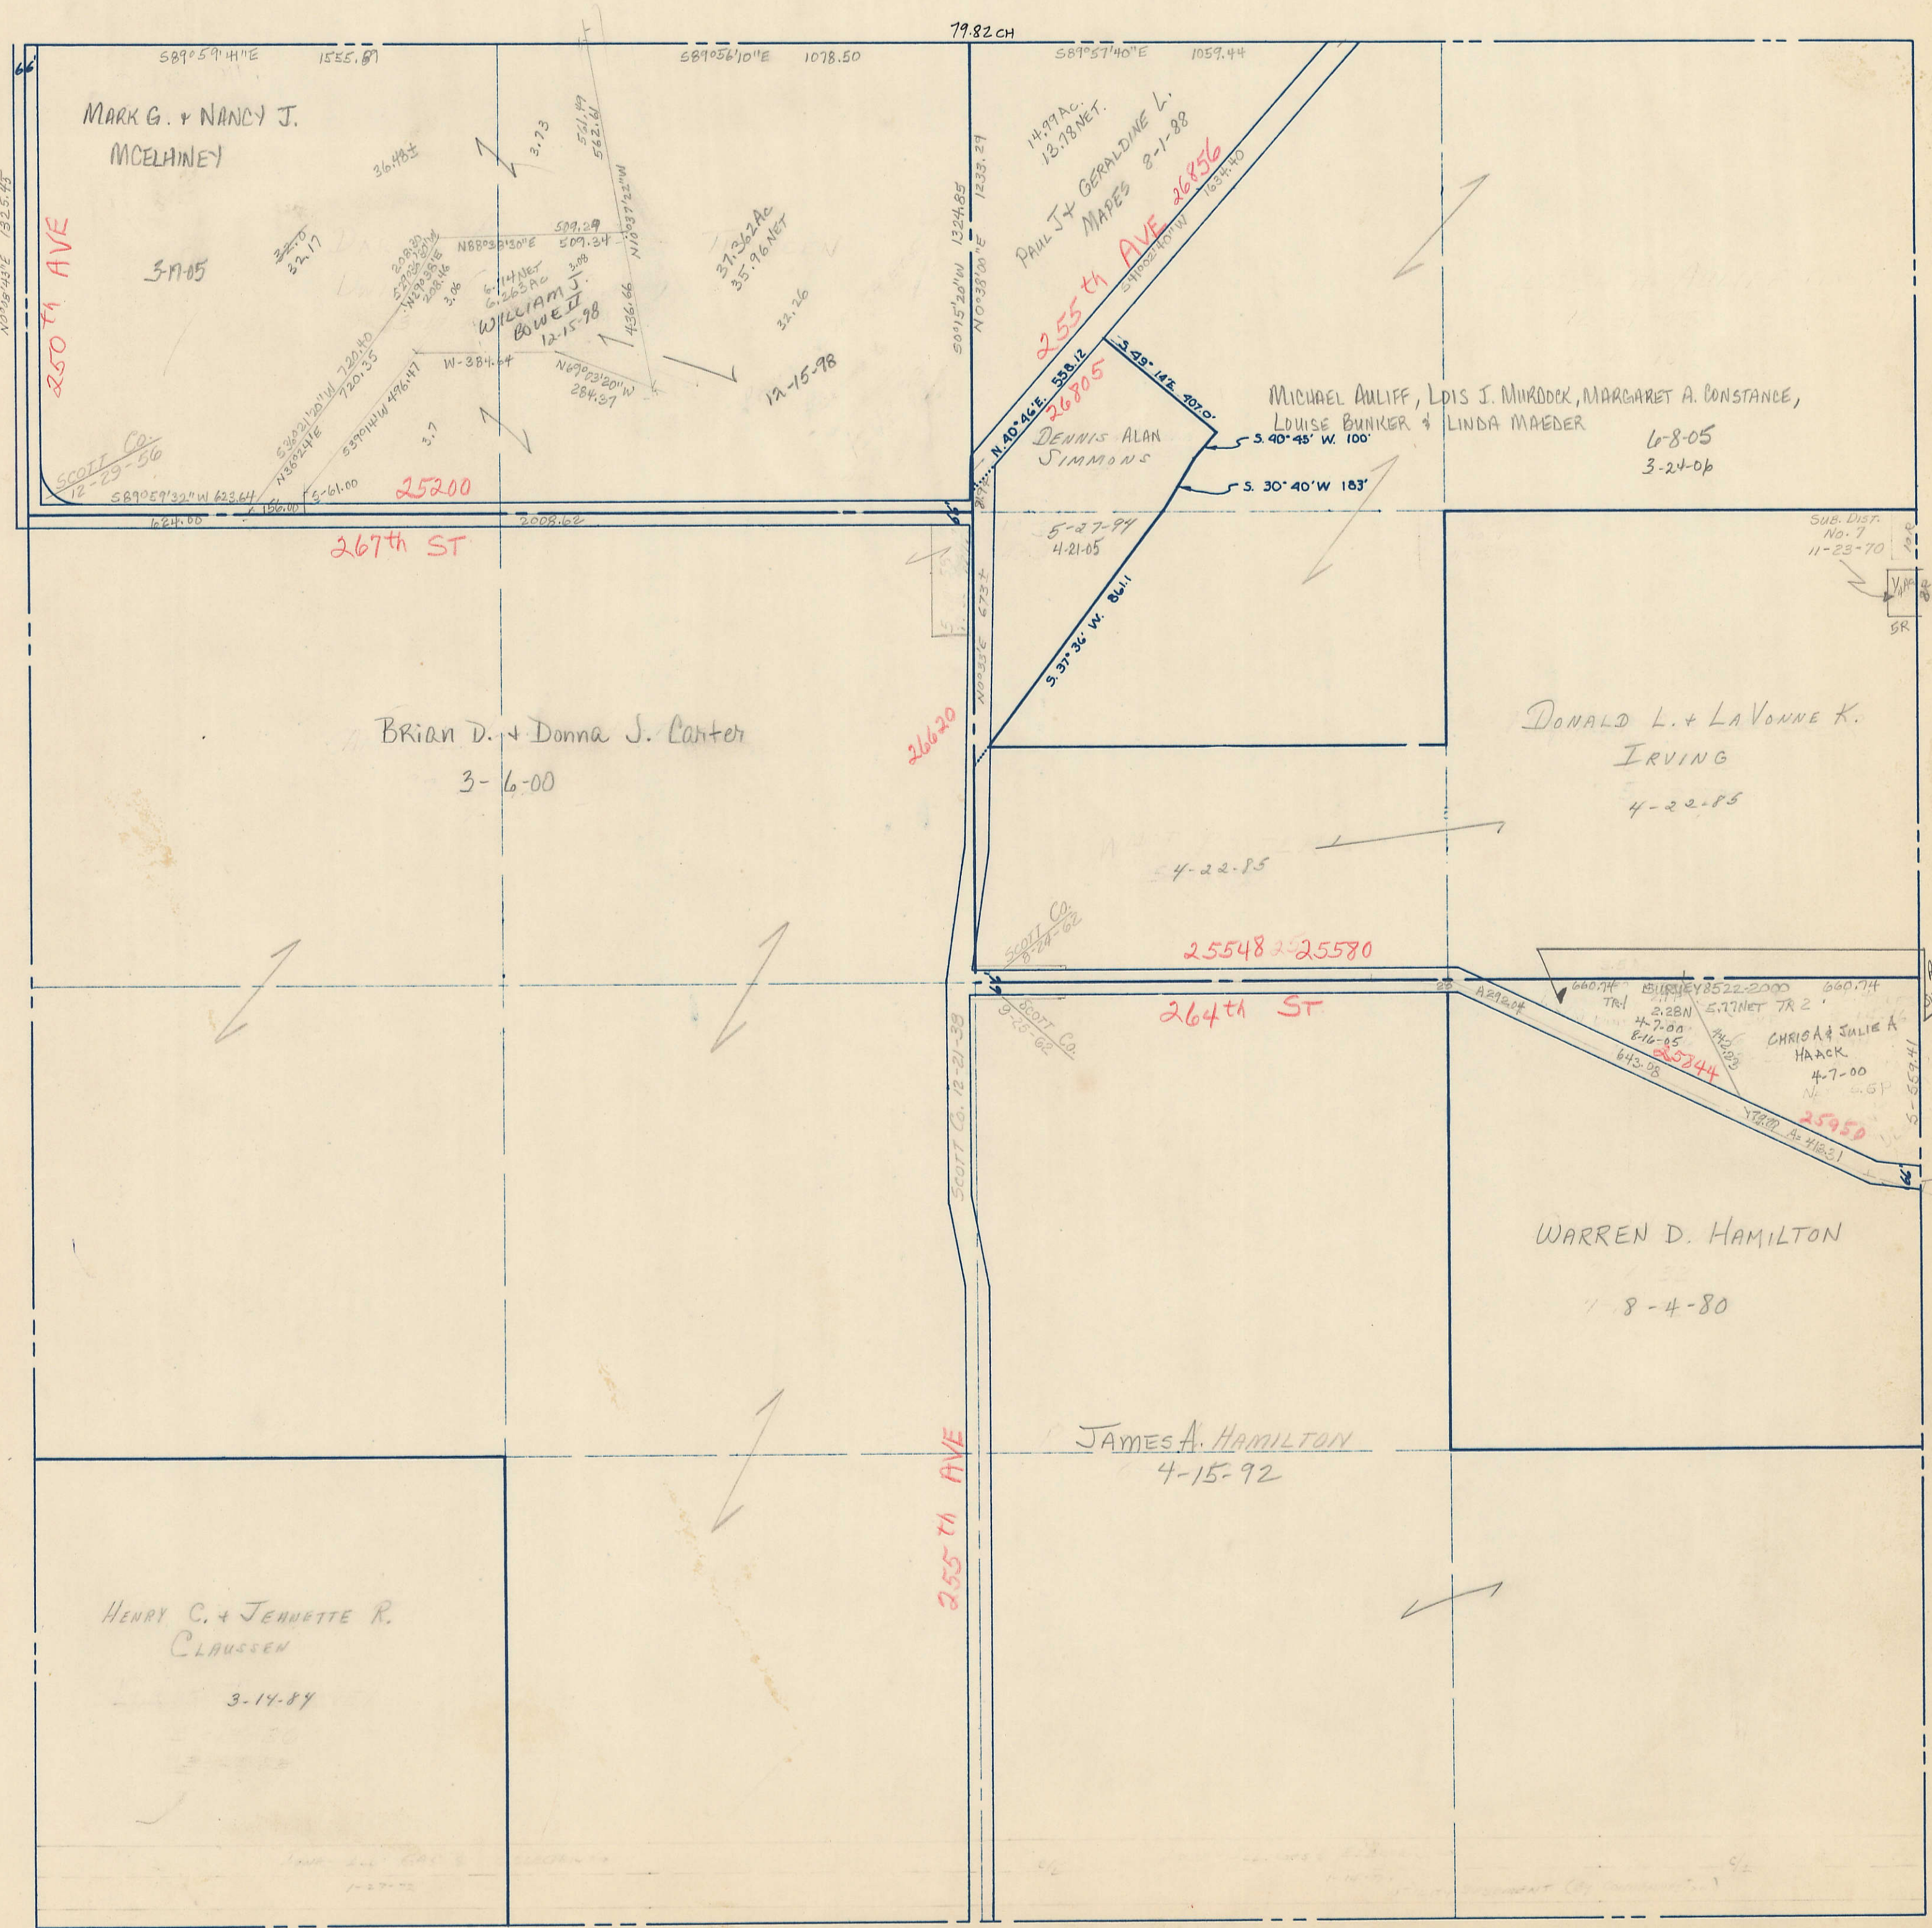

SECTION 32
TOWNSHIP 80 NORTH, RANGE 5 EAST,
5TH PRINCIPAL MERIDIAN
PRINCETON TOWNSHIP
SCOTT COUNTY, IOWA

TRANSFER PAGE 408

SCALE : 1 INCH = 330 FEET

SECTION 29

PAGE 31

PAGE 33

SECTION 31

PAGE 35