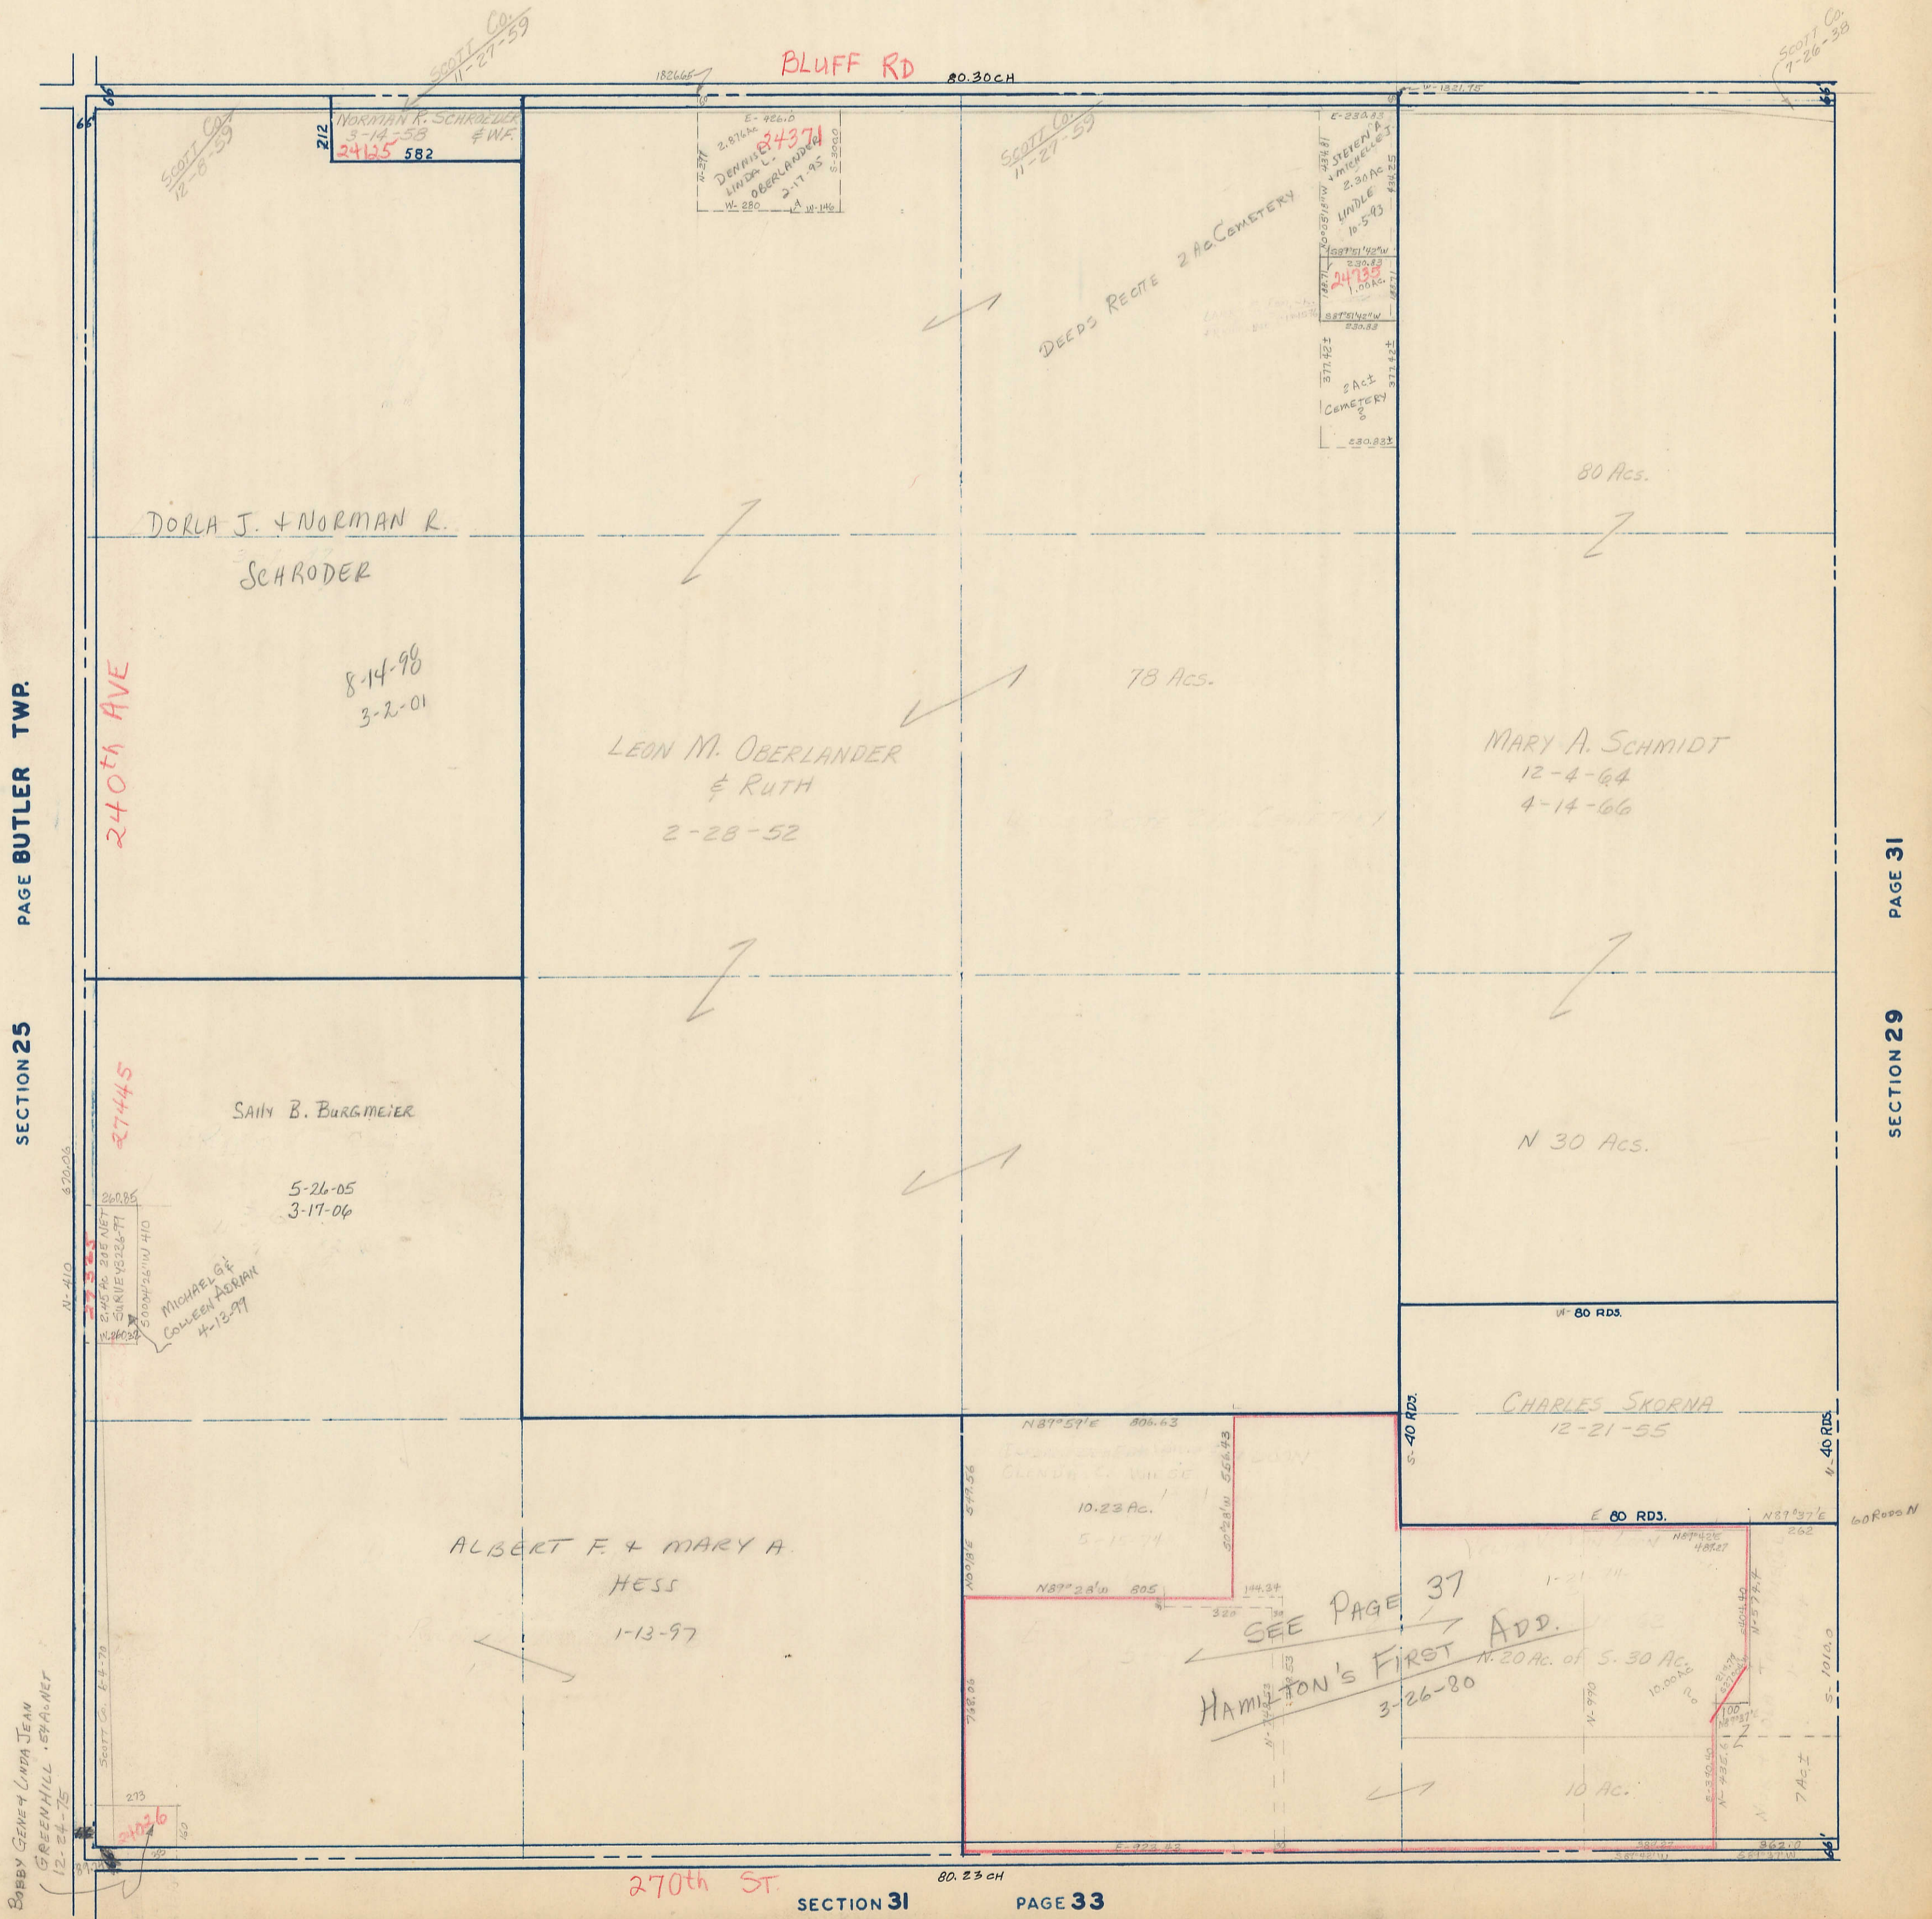

SECTION 30
TOWNSHIP 80 NORTH, RANGE 5 EAST,
5TH PRINCIPAL MERIDIAN
PRINCETON TOWNSHIP
SCOTT COUNTY, IOWA

TRANSFER PAGE 406

SCALE: 1 INCH = 330 FEET

SECTION 19

PAGE 21

PAGE BUTLER TWP.

SECTION 25

PAGE 31