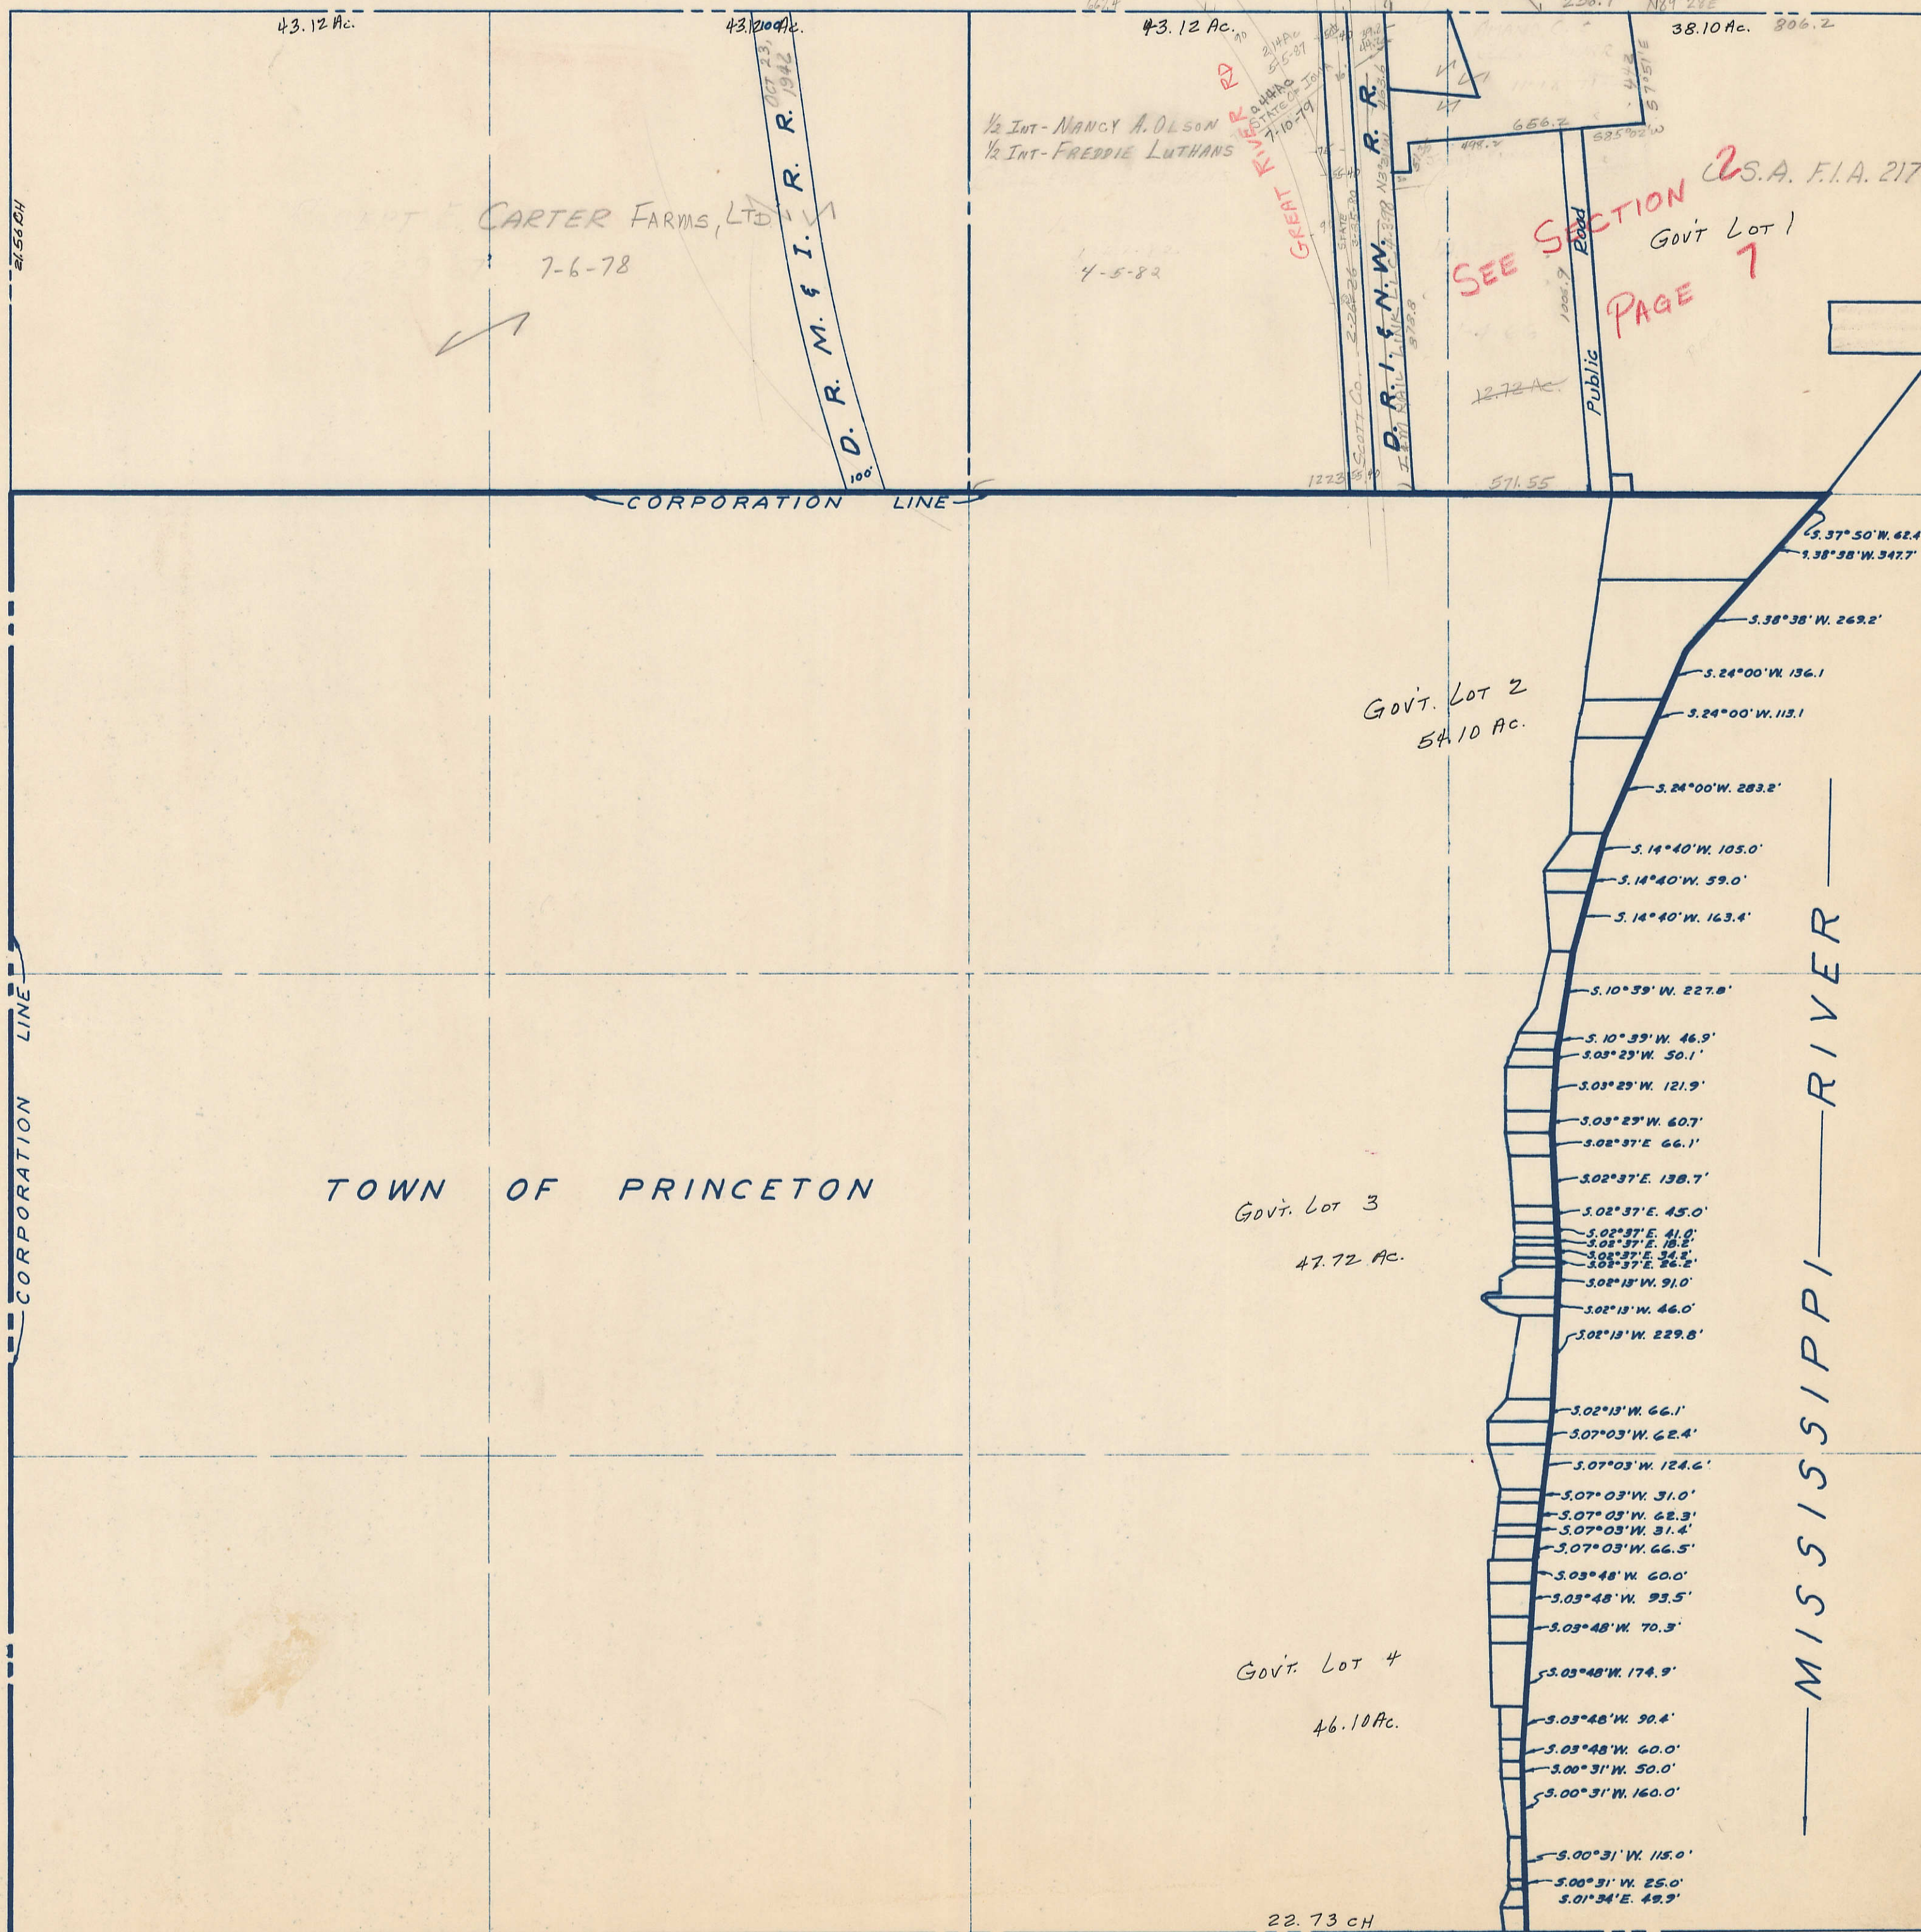

SECTION 2  
TOWNSHIP 79 NORTH, RANGE 5 EAST,  
5<sup>TH</sup> PRINCIPAL MERIDIAN  
PRINCETON TOWNSHIP  
SCOTT COUNTY, IOWA

SCALE: 1 INCH = 330 FEET

SECTION 35 PAGE 37

TRANSFER PAGE 378

PAGE 5

SECTION 3

PAGE 3