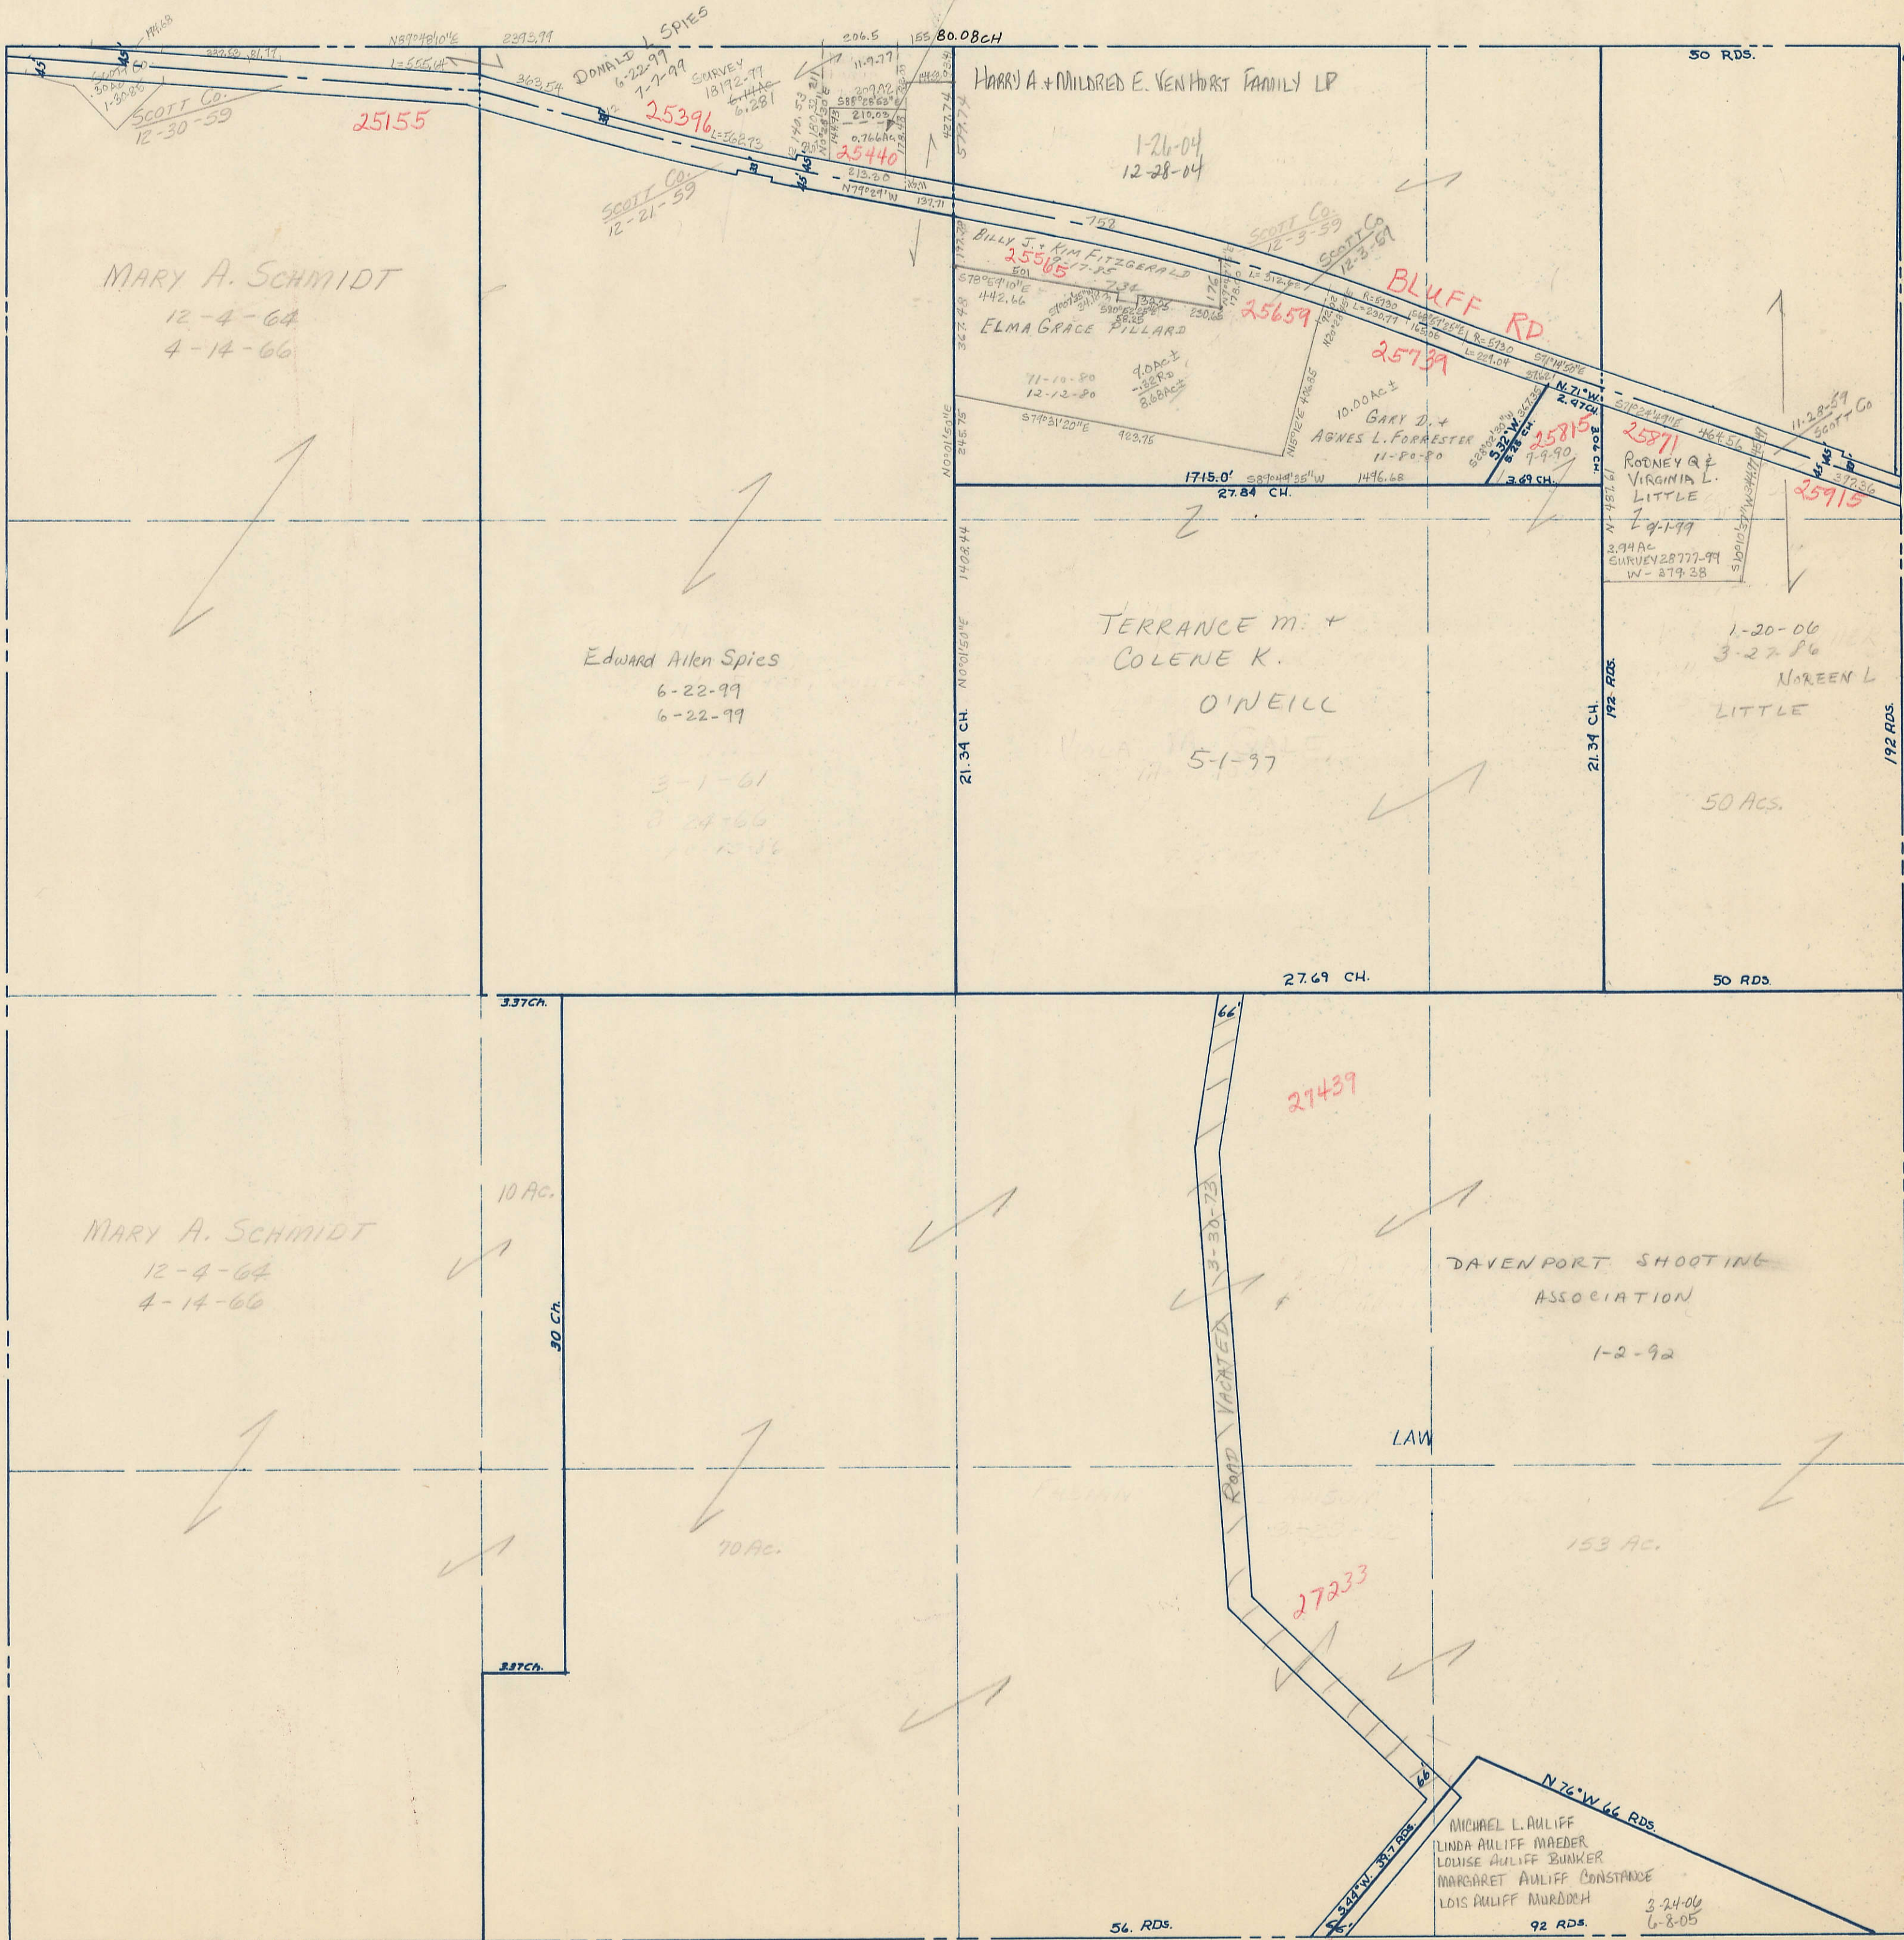

SECTION 29
TOWNSHIP 80 NORTH, RANGE 5 EAST,
5TH PRINCIPAL MERIDIAN
PRINCETON TOWNSHIP
SCOTT COUNTY, IOWA

TRANSFER PAGE 405

SCALE: 1 INCH = 330 FEET

SECTION 20

PAGE 22

PAGE 32

SECTION 30

PAGE 30