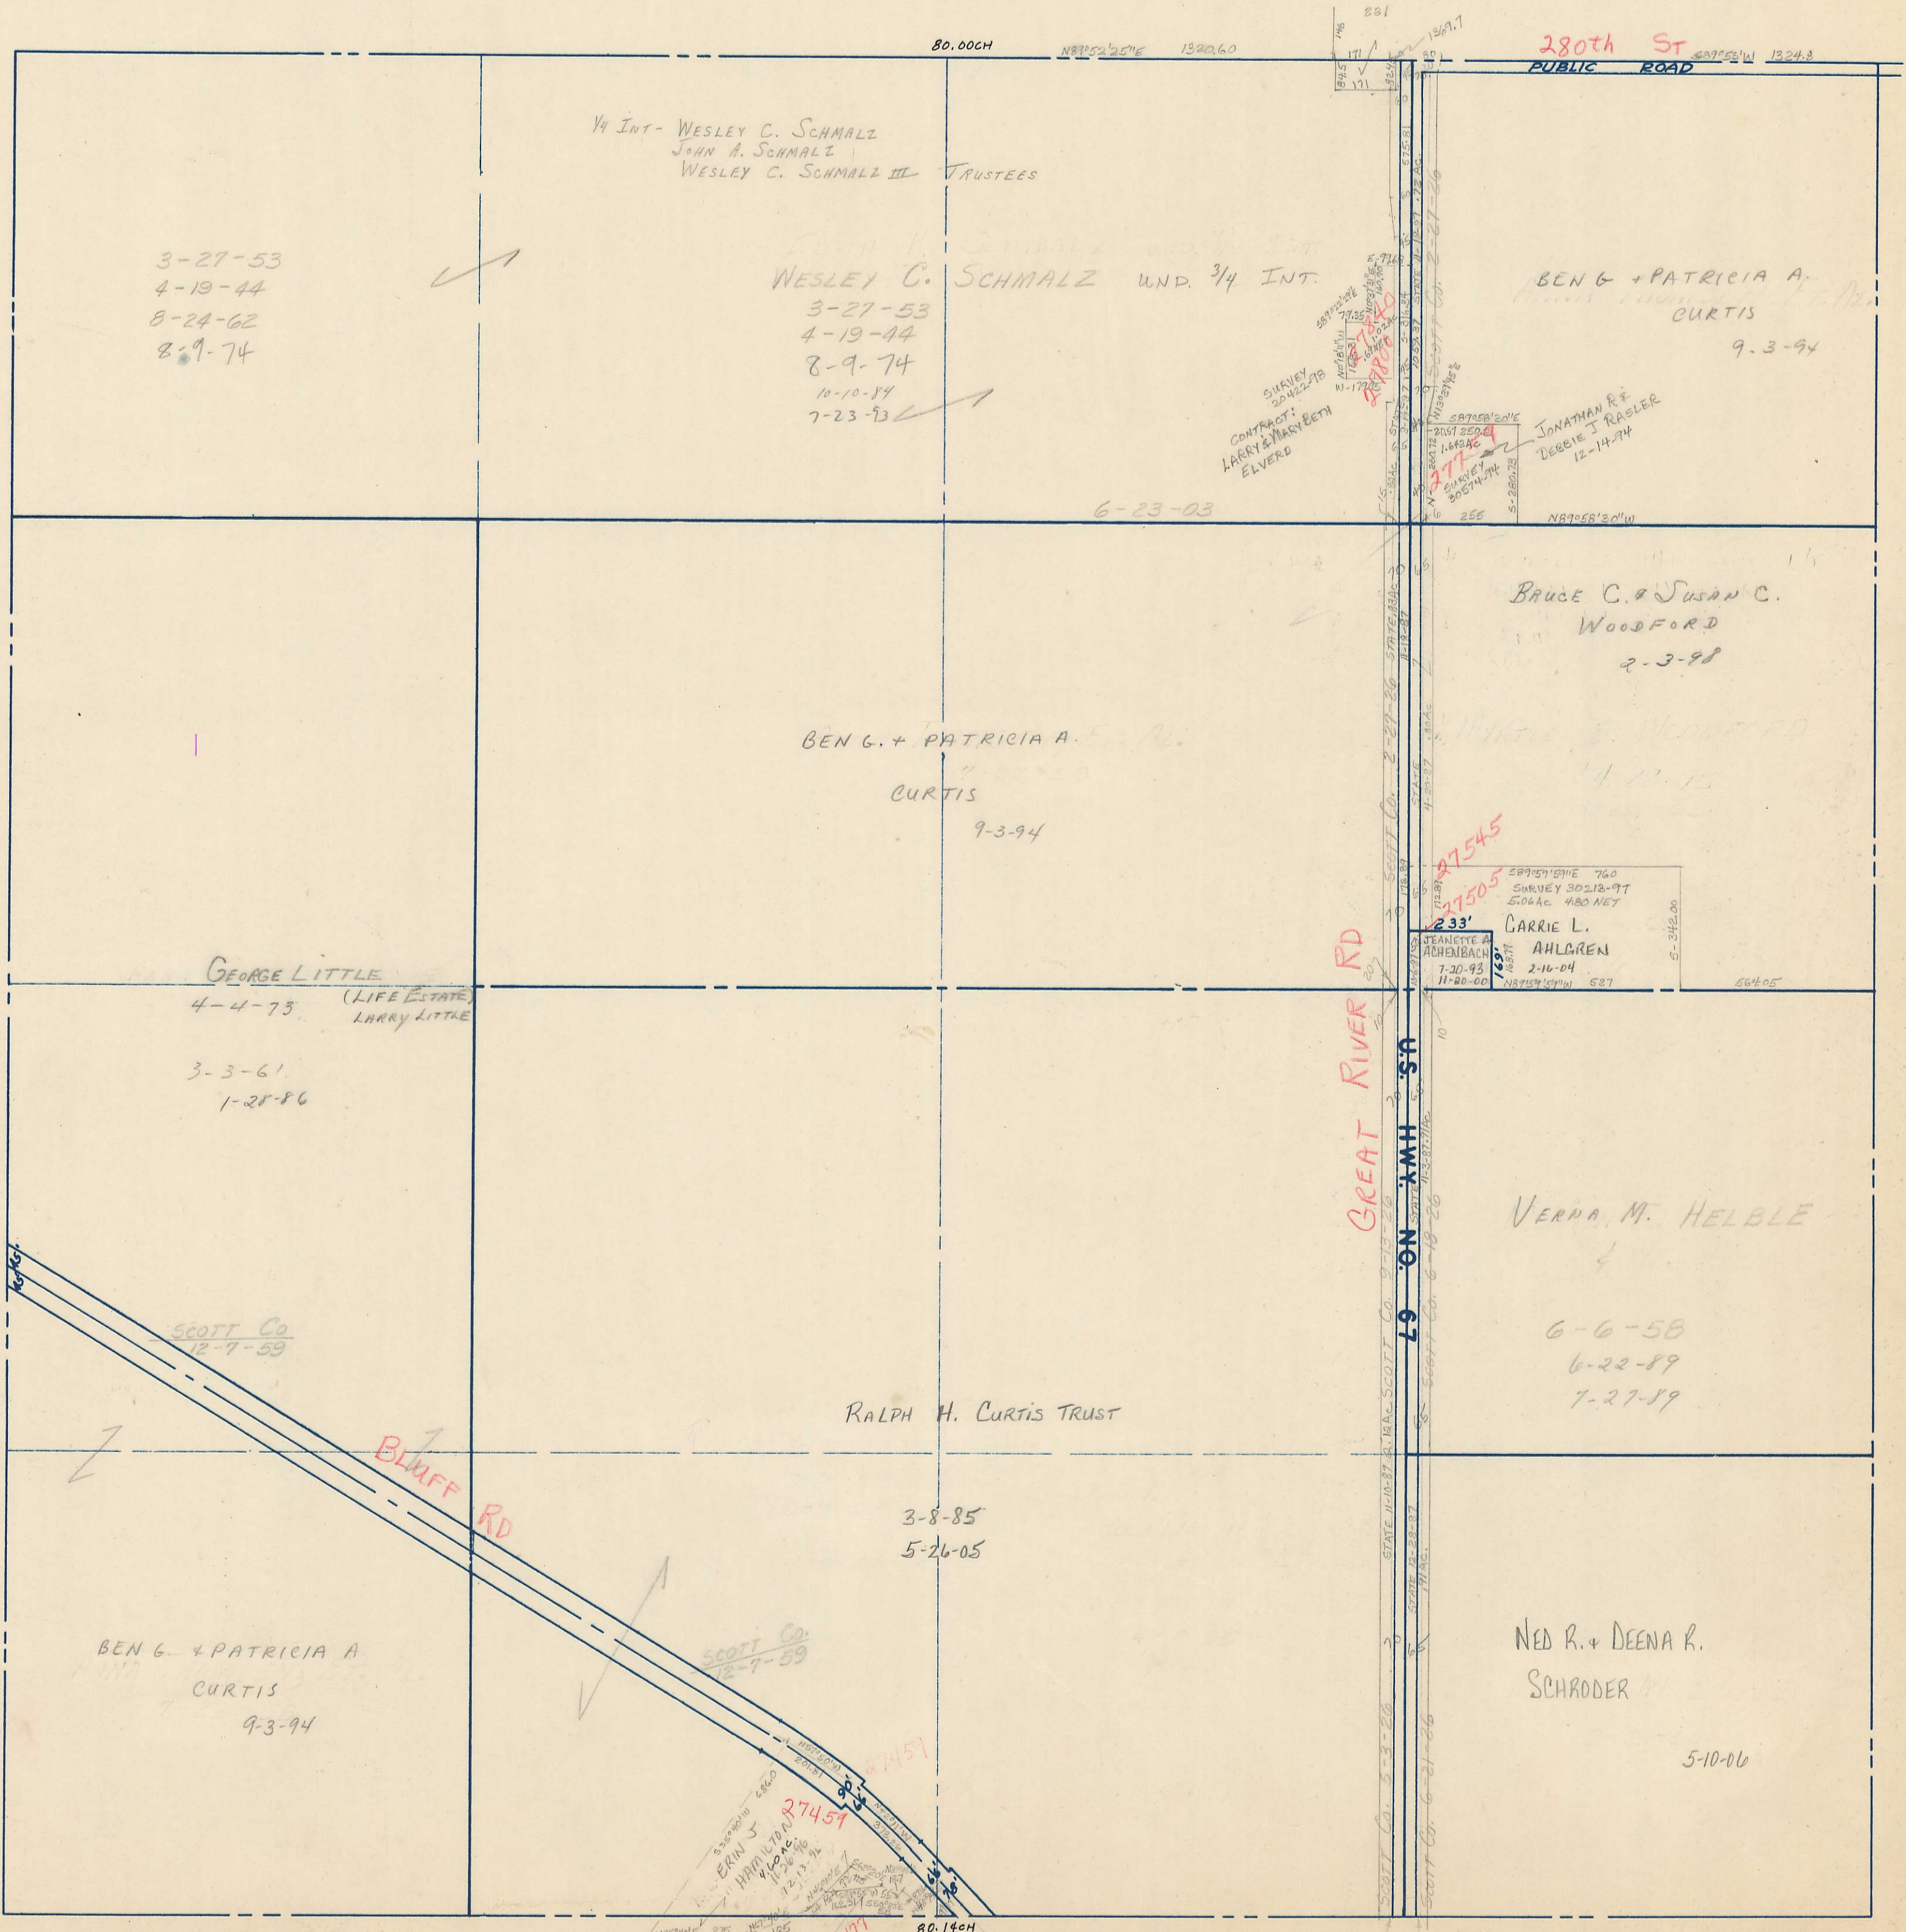

# SECTION 27

TOWNSHIP 80 NORTH, RANGE 5 EAST,

## 5<sup>TH</sup> PRINCIPAL MERIDIAN PRINCETON TOWNSHIP

SCOTT COUNTY, IOWA

TRANSFER PAGE 403

SCALE: 1 INCH = 330 FEET

SECTION 22

PAGE 24

PAGE 30

SECTION 28