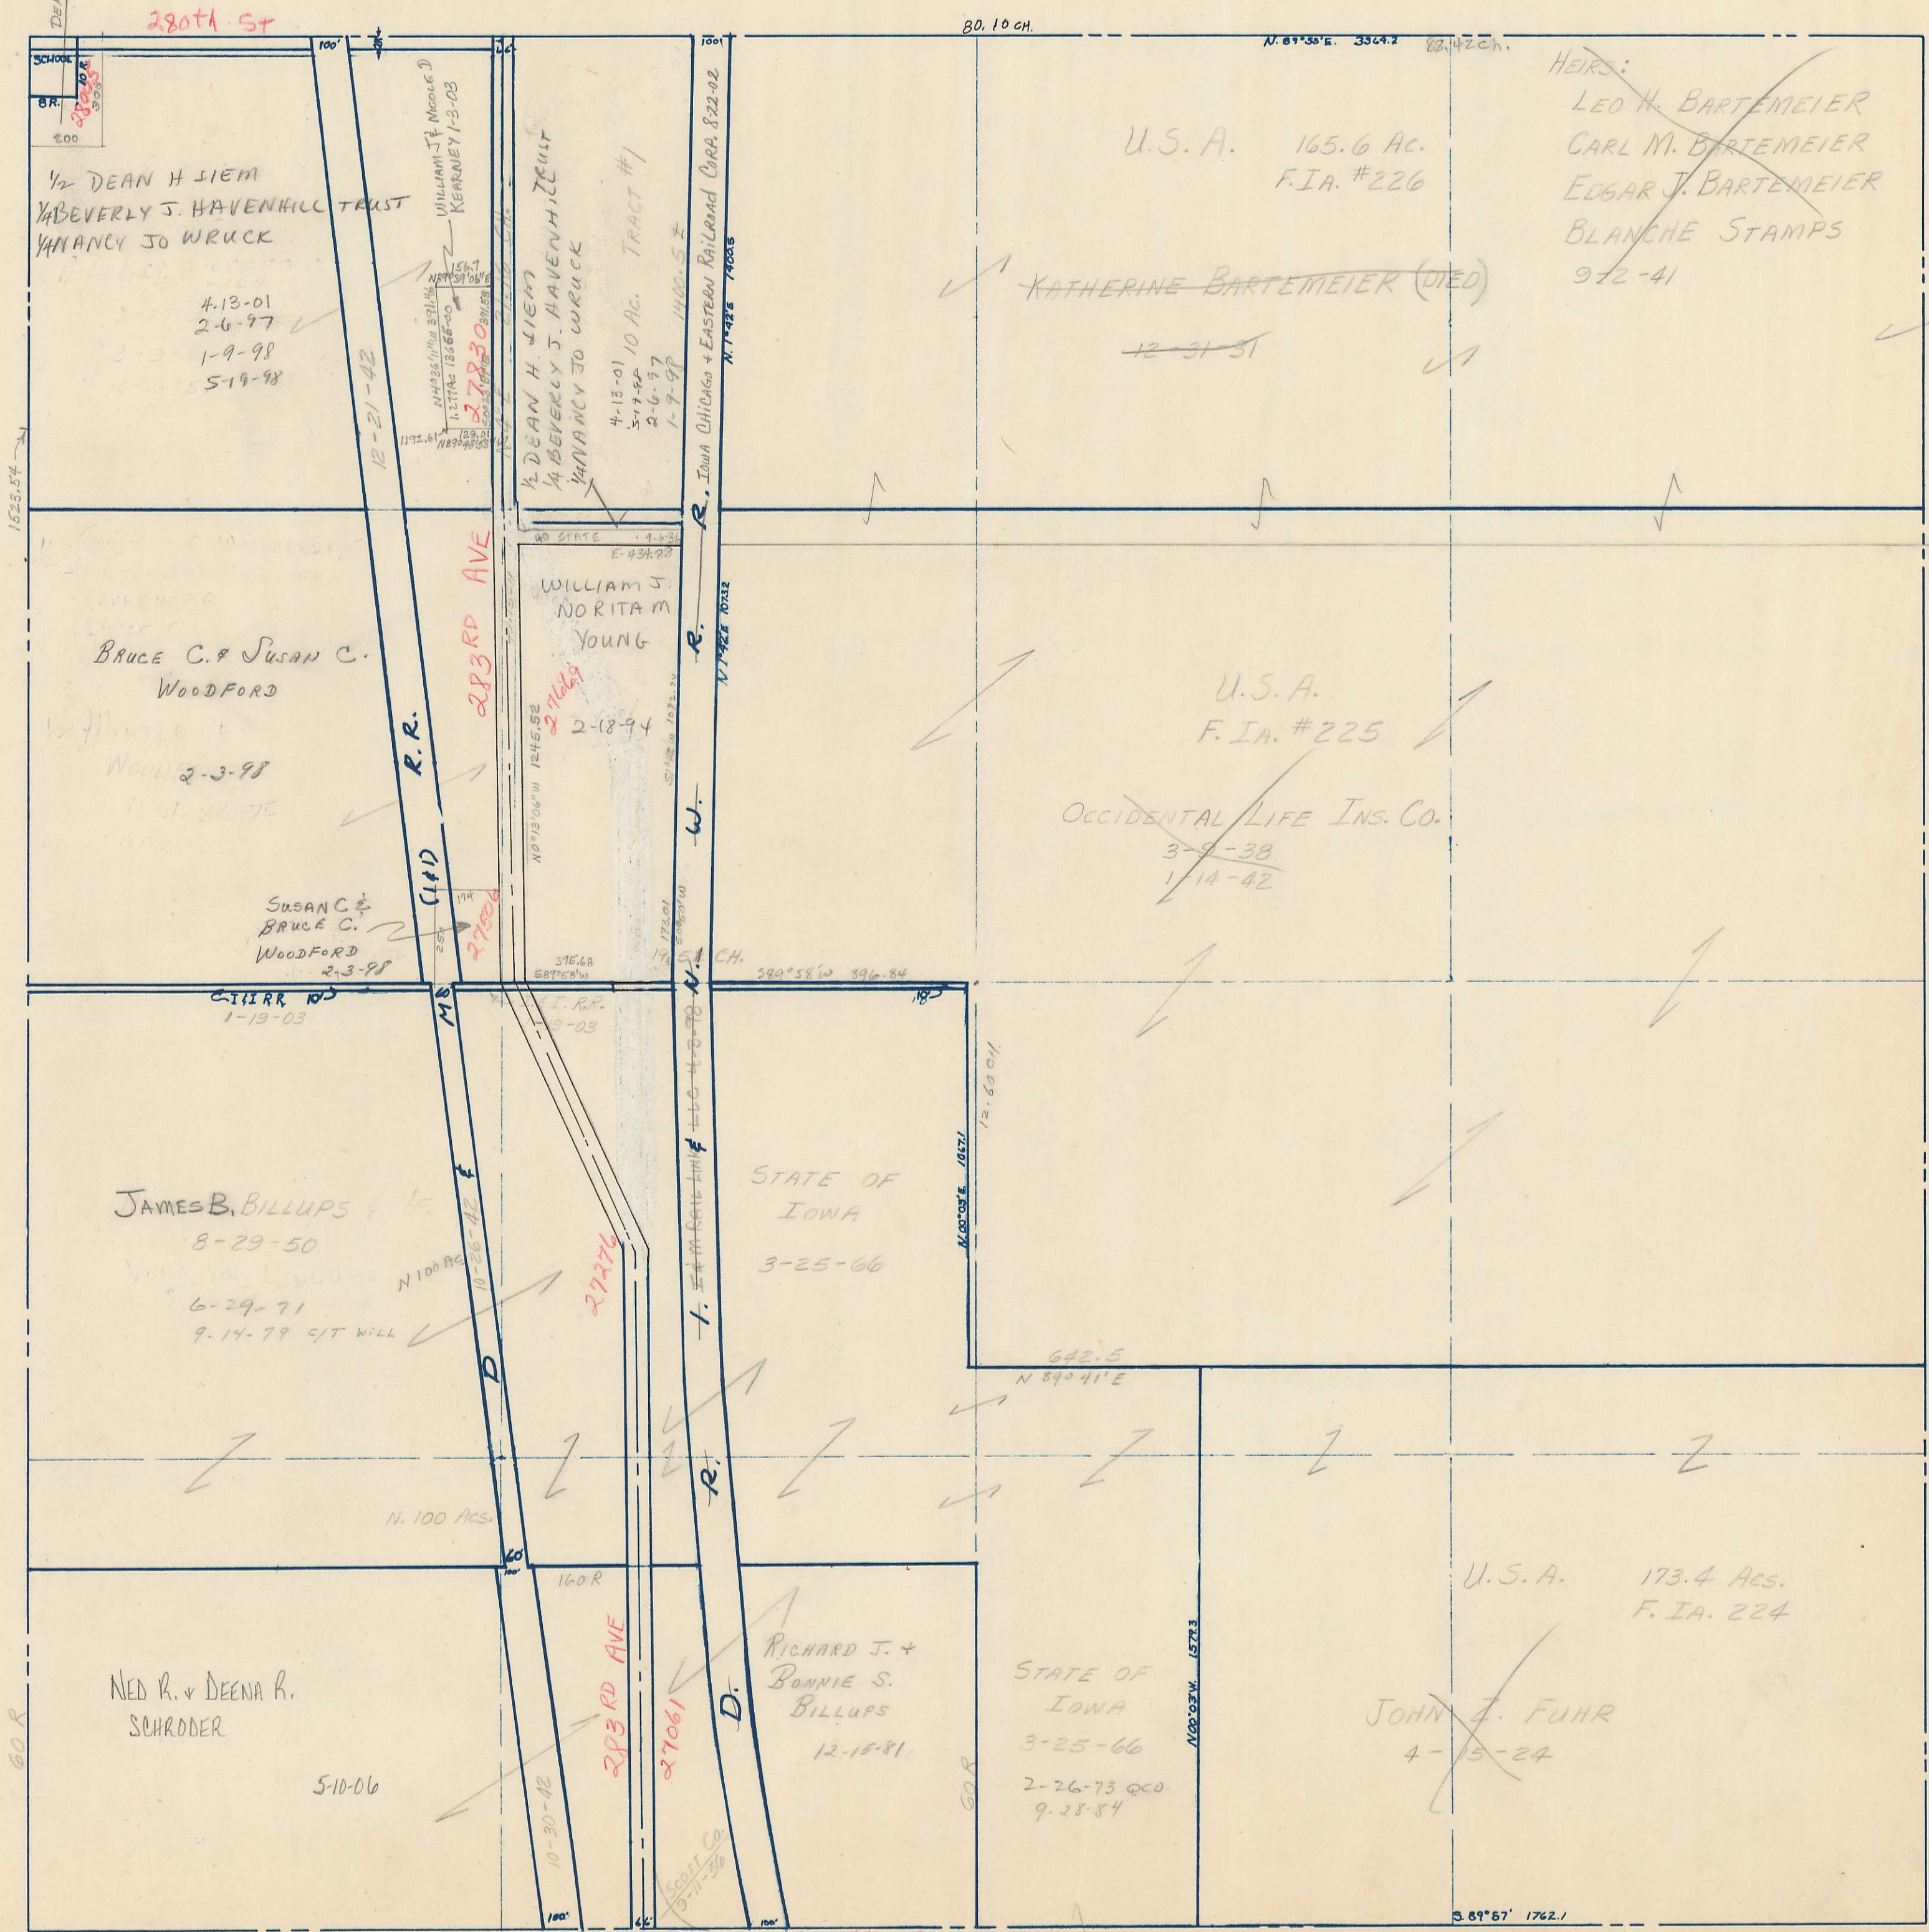

SECTION 26
TOWNSHIP 80 NORTH, RANGE 5 EAST,
5TH PRINCIPAL MERIDIAN
PRINCETON TOWNSHIP
SCOTT COUNTY, IOWA

TRANSFER PAGE 402

SCALE: 1 INCH = 330 FEET

SECTION 23 PAGE 25

SECTION 27 PAGE 29

SECTION 25 PAGE 27

SECTION 35 PAGE 37