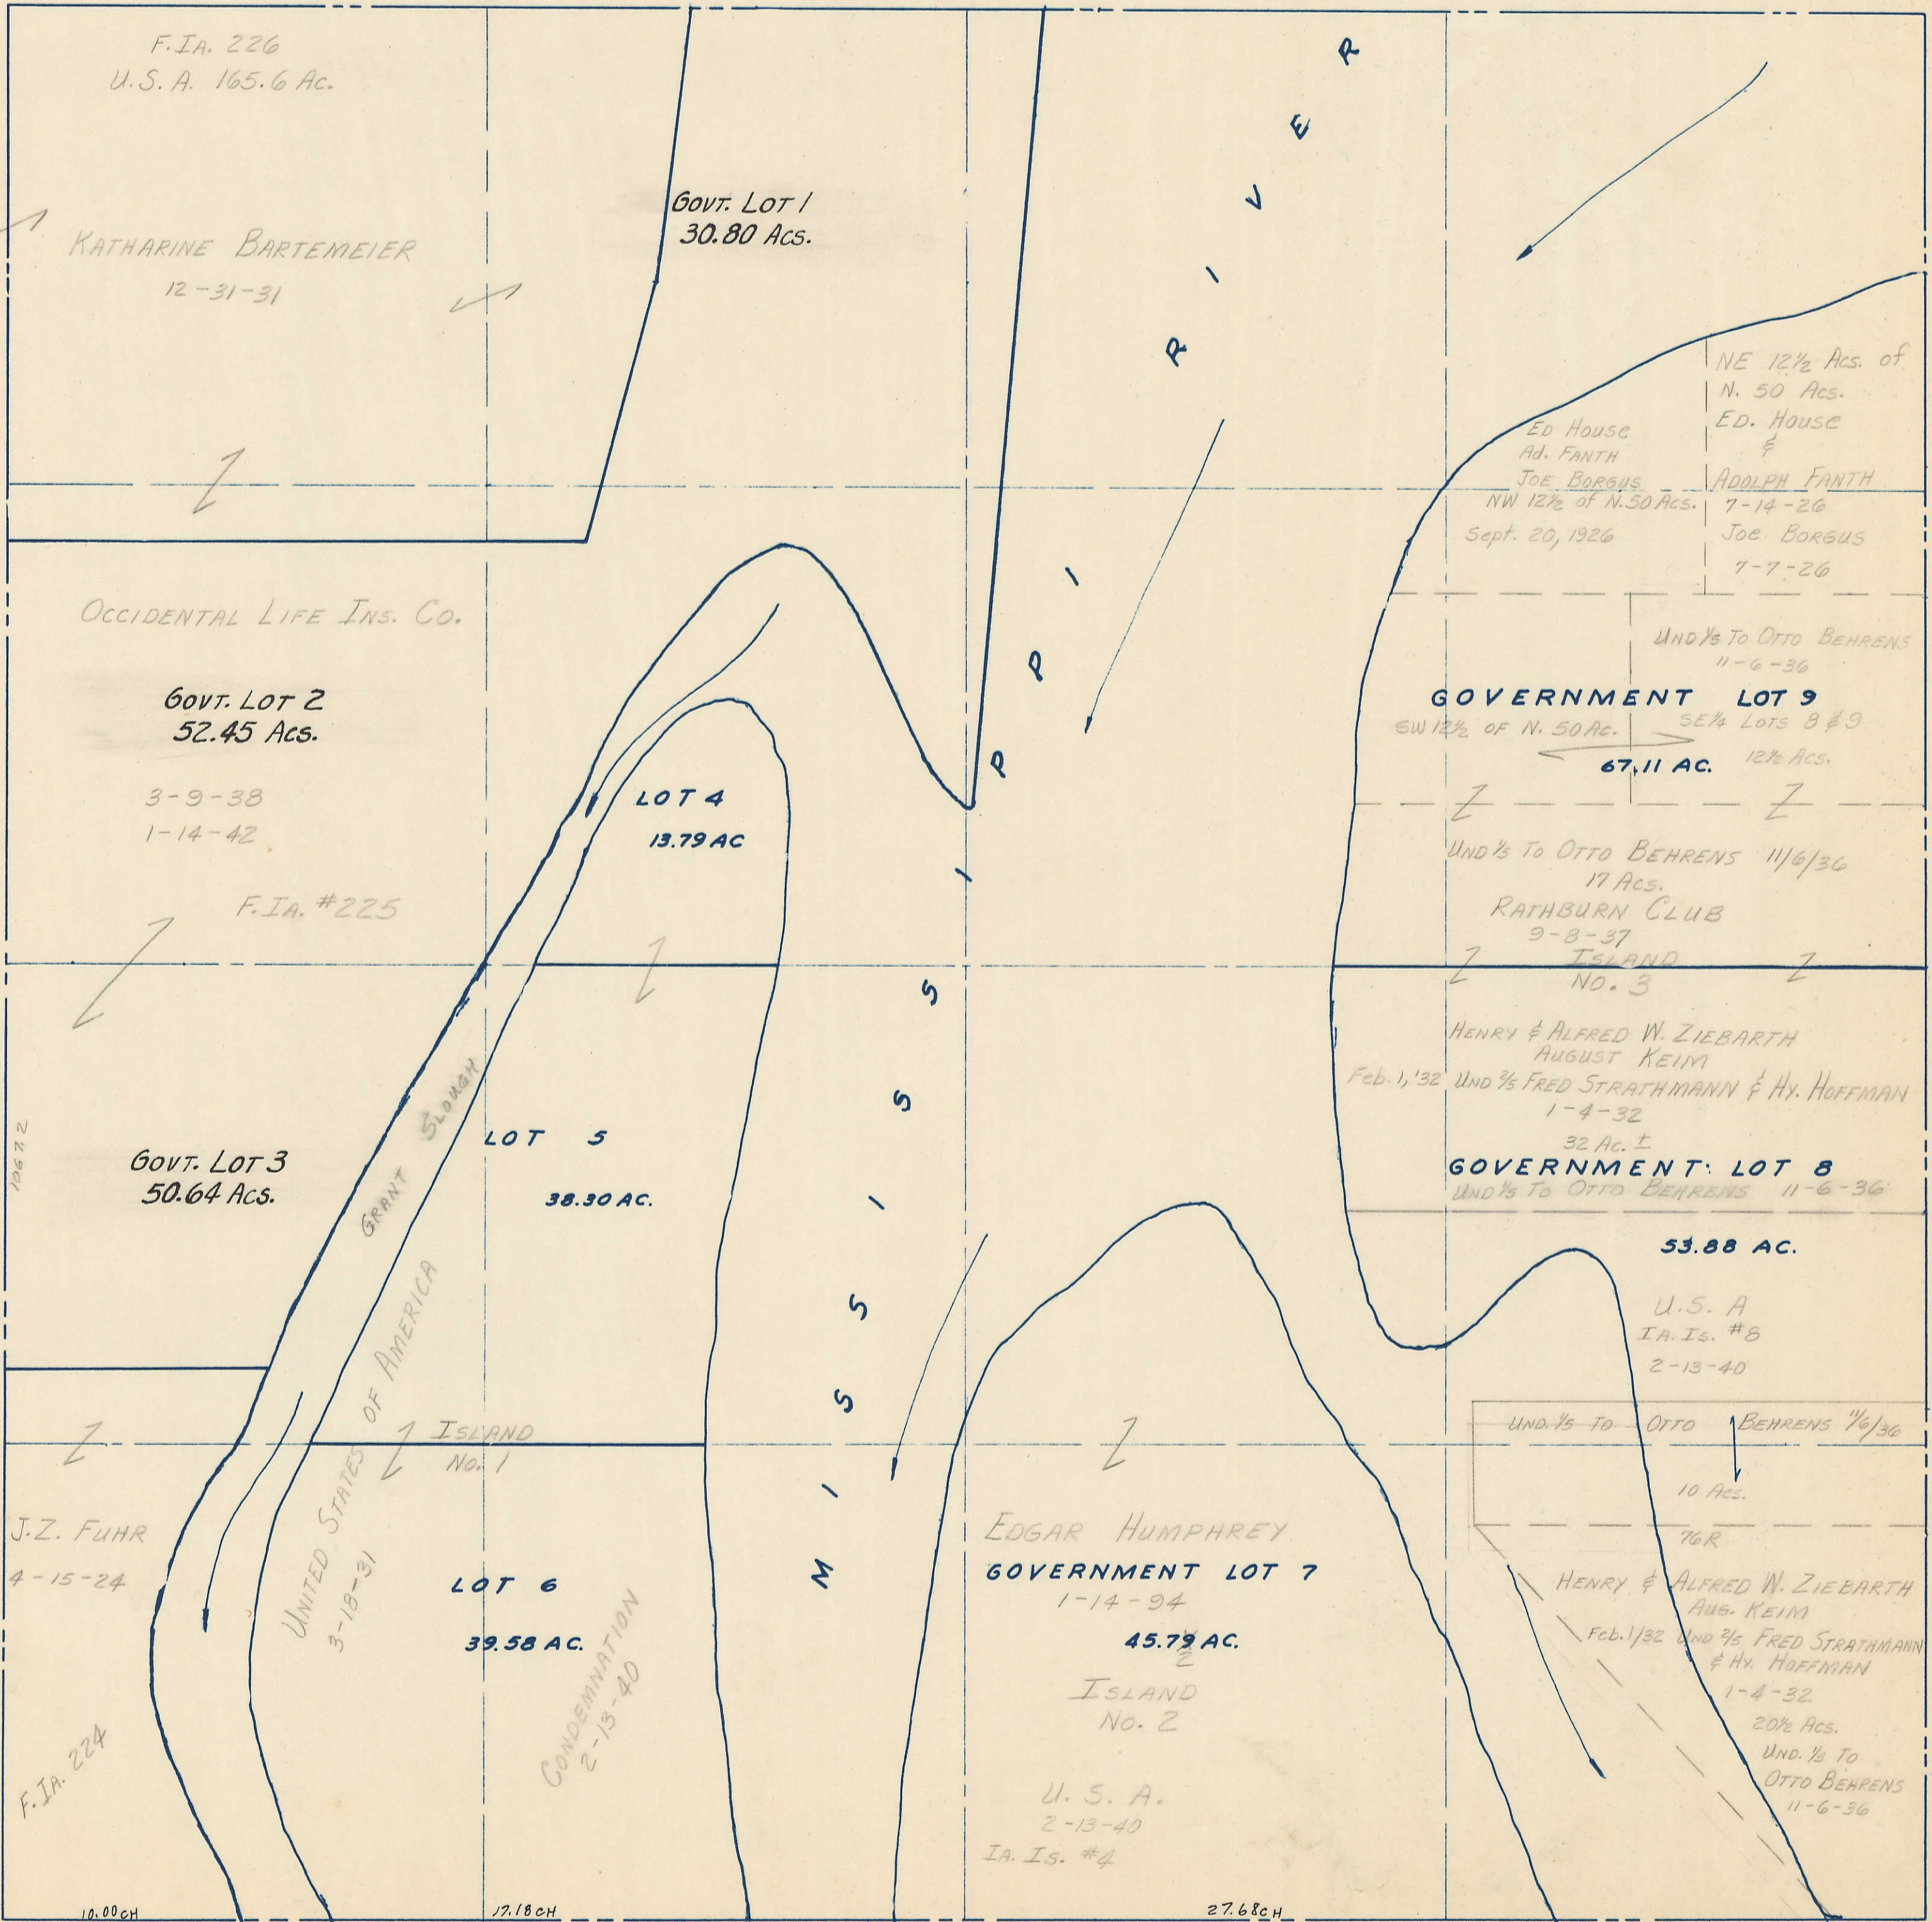

SECTION 25
TOWNSHIP 80 NORTH, RANGE 5 EAST,
5TH PRINCIPAL MERIDIAN
PRINCETON TOWNSHIP
SCOTT COUNTY, IOWA

SCALE: 1 INCH = 330 FEET

SECTION 24

PAGE 26

TRANSFER PAGE 401

PAGE 28

SECTION 26

PAGE

SECTION

SECTION 36

PAGE 38