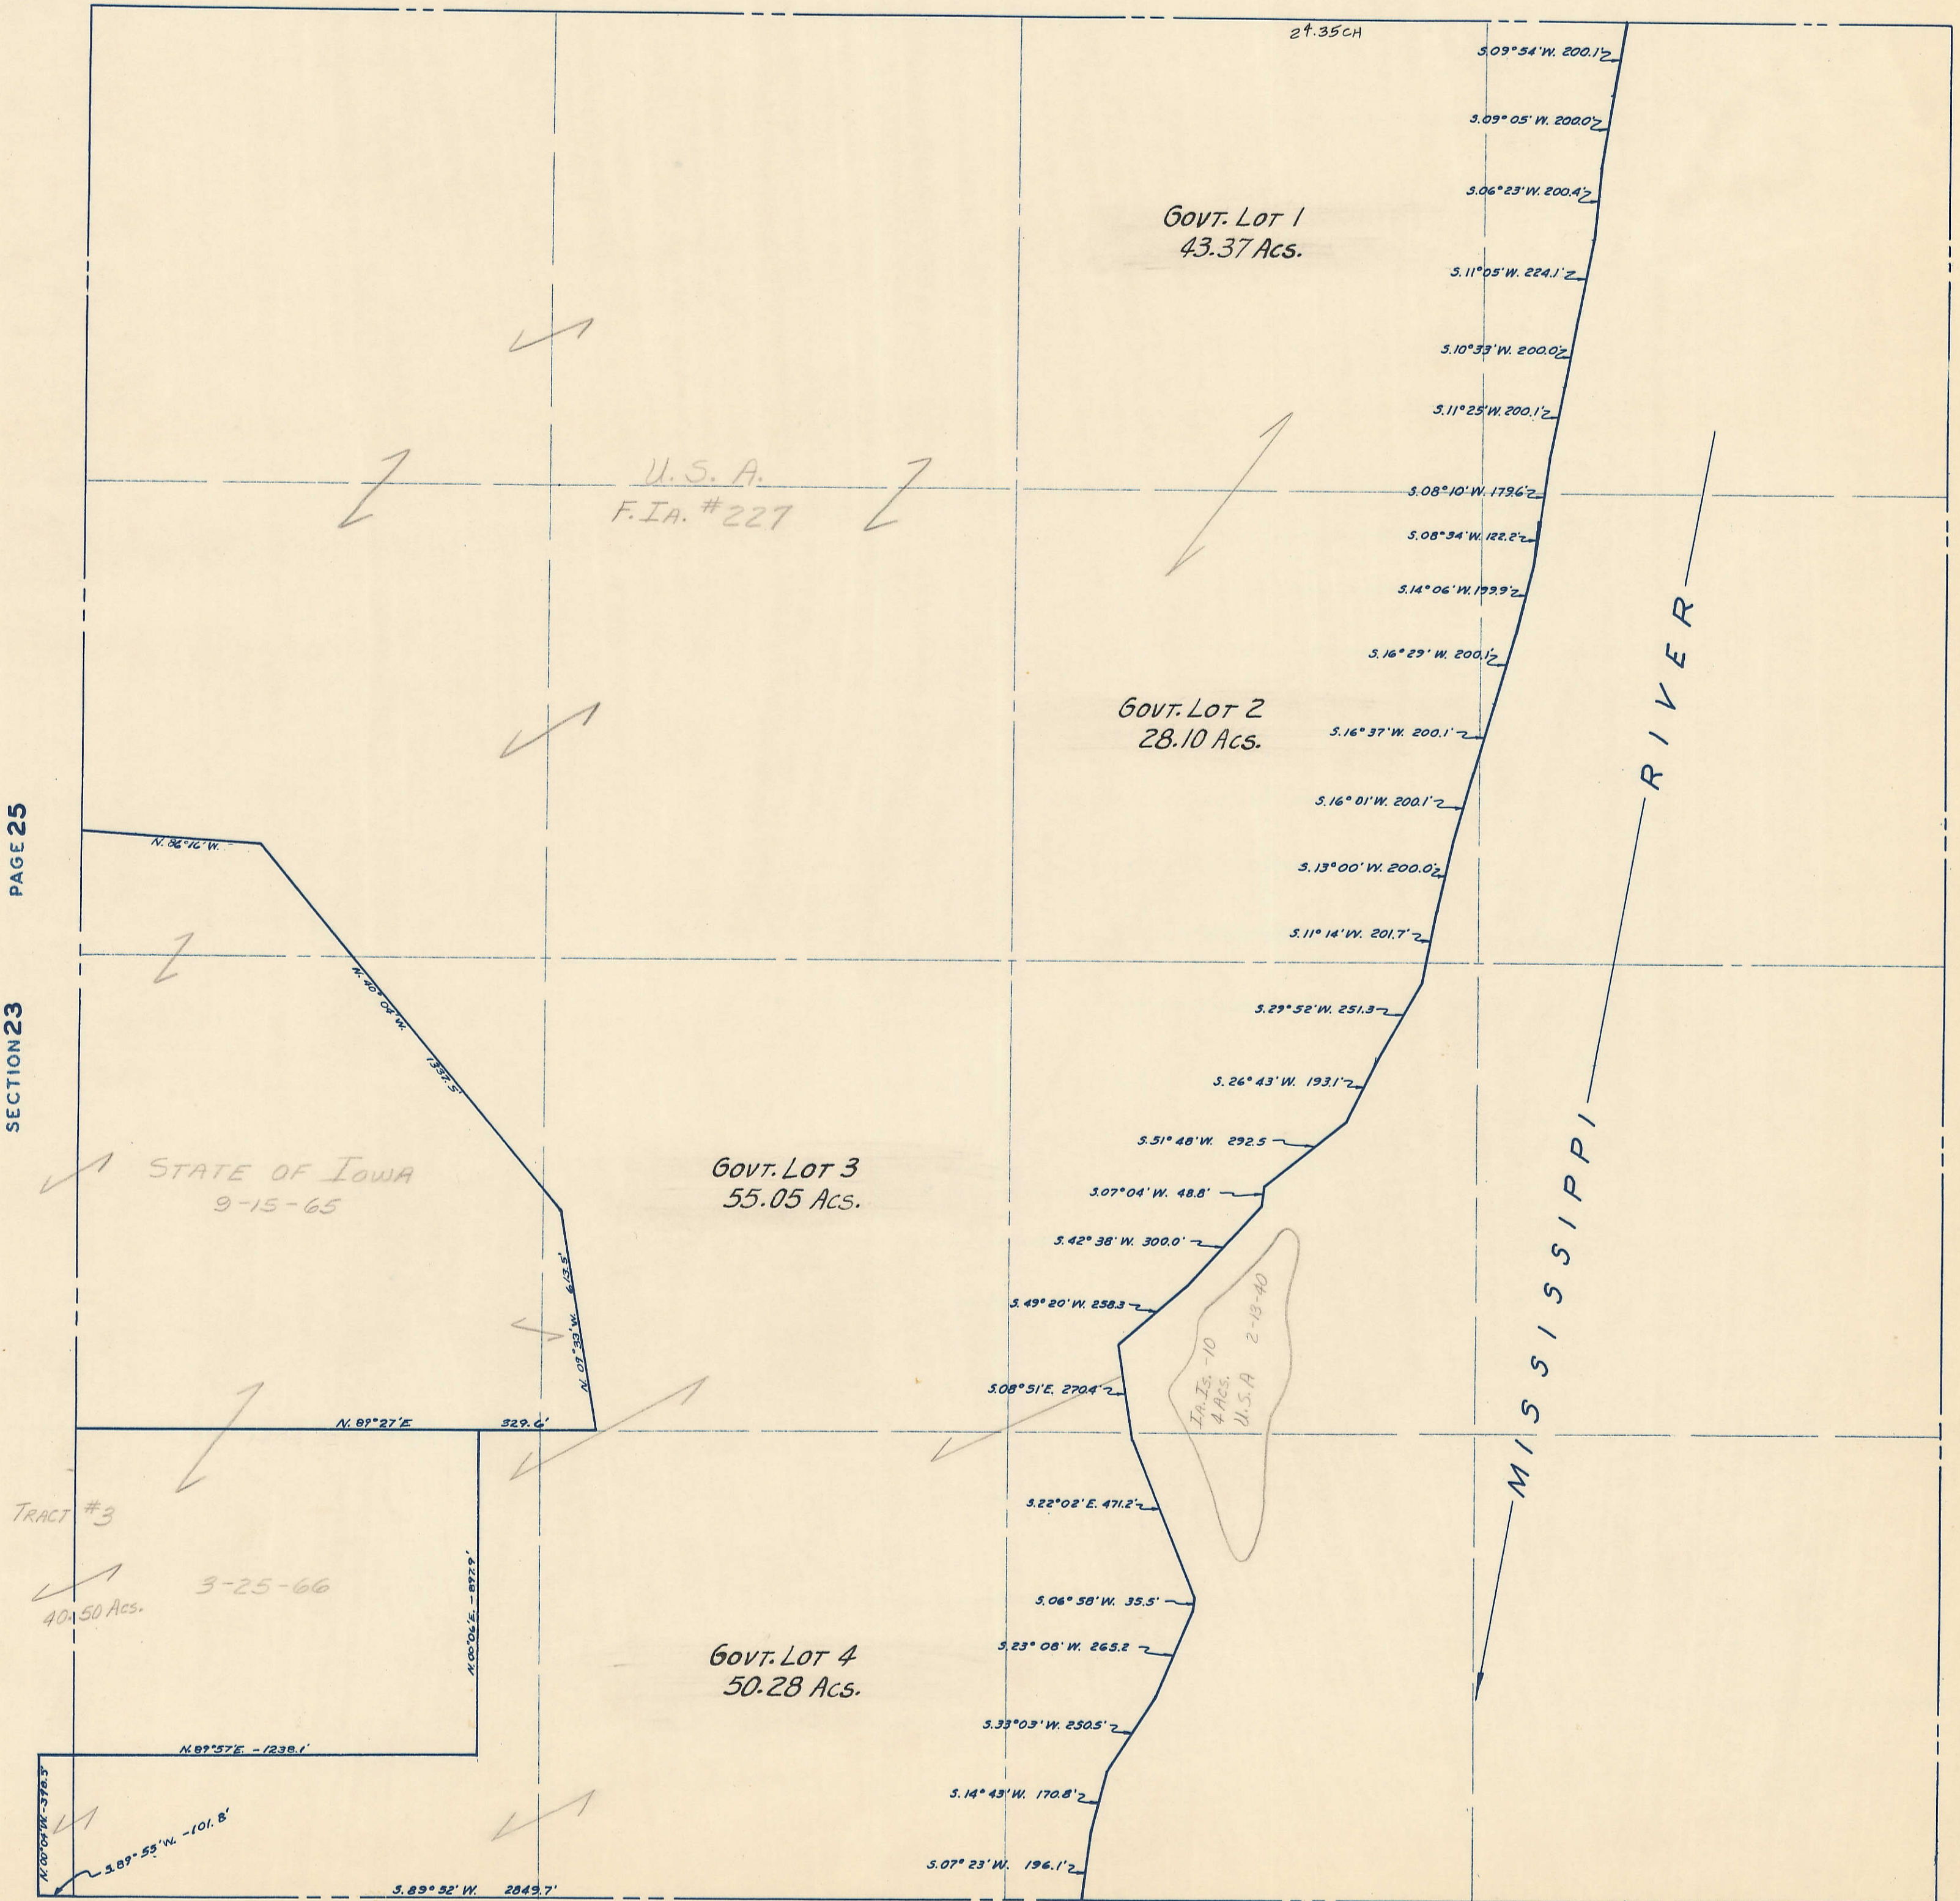

SECTION 24  
TOWNSHIP 80 NORTH, RANGE 5 EAST,  
5<sup>TH</sup> PRINCIPAL MERIDIAN  
PRINCETON TOWNSHIP  
SCOTT COUNTY, IOWA

TRANSFER PAGE 400

SCALE: 1 INCH = 330 FEET

SECTION 13

PAGE 15

SECTION 25

PAGE 27

PAGE 25

SECTION 23

PAGE

SECTION