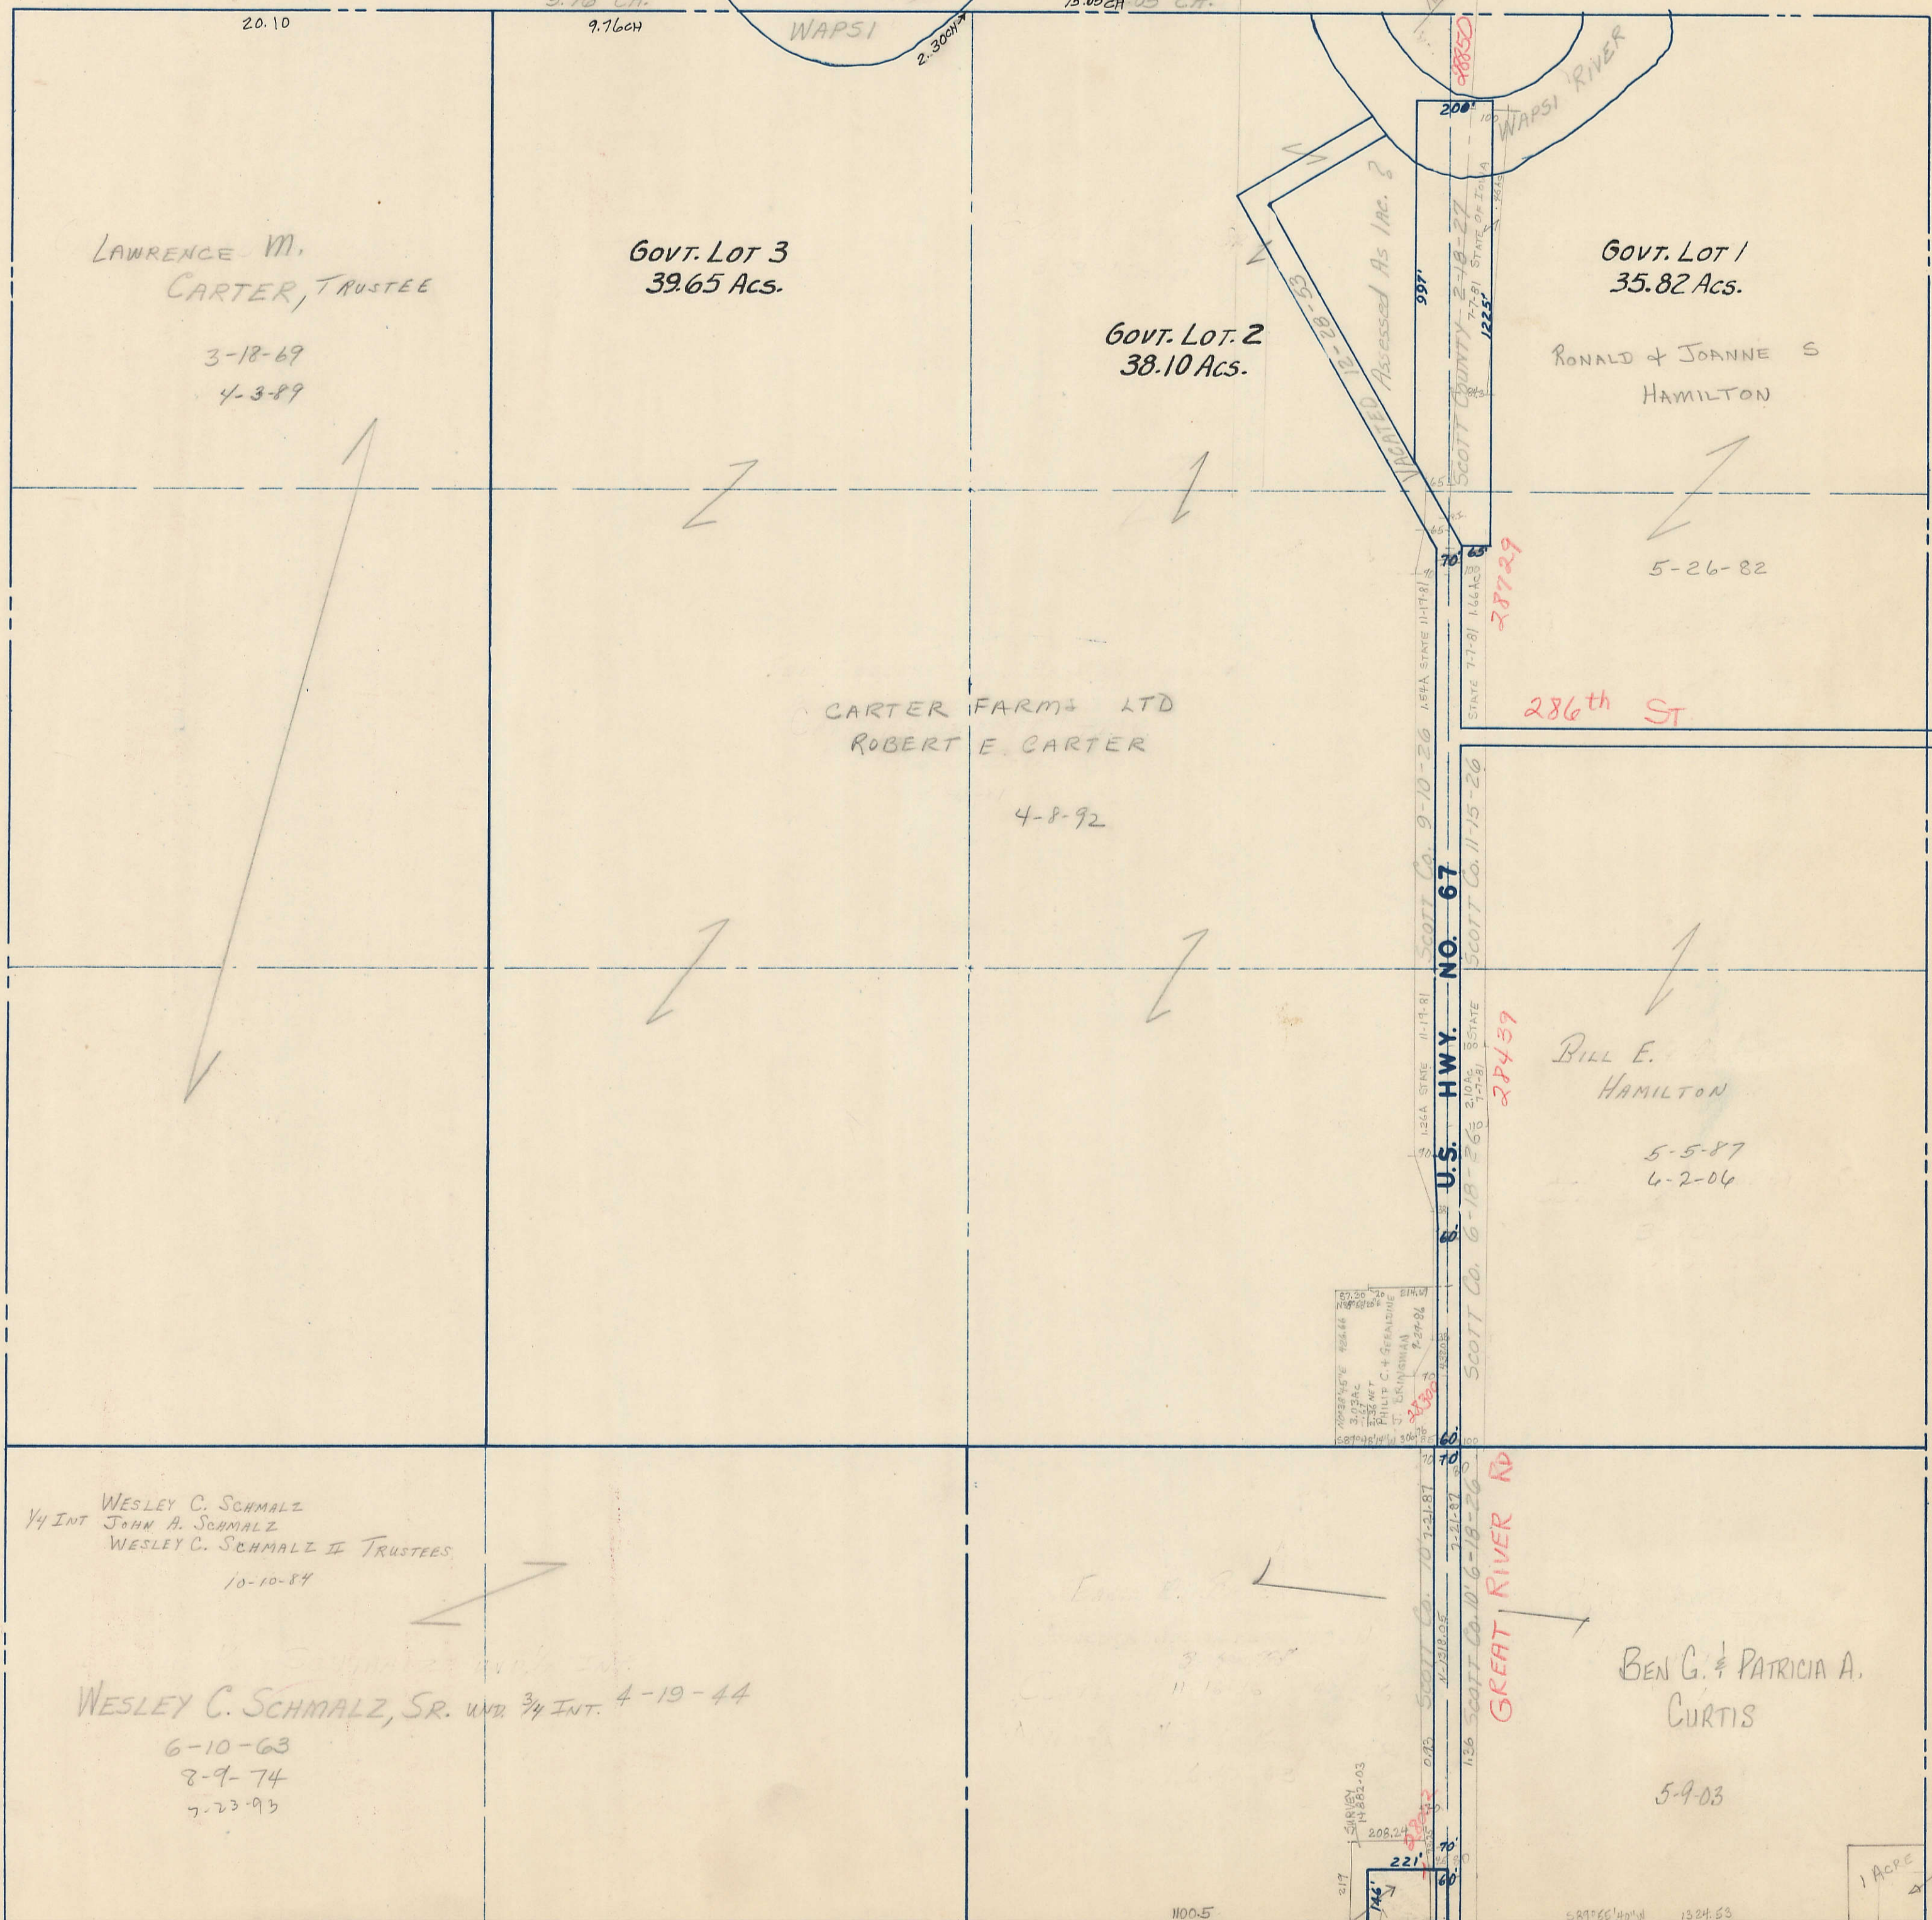

SECTION 22
TOWNSHIP 80 NORTH, RANGE 5 EAST,
5TH PRINCIPAL MERIDIAN
PRINCETON TOWNSHIP
SCOTT COUNTY, IOWA

SCALE: 1 INCH = 330 FEET

TRANSFER PAGE 398

SECTION 15 PAGE 17

PAGE 23

SECTION 21

PAGE 25

SECTION 23

SECTION 27

PAGE 29

TOWNSHIP
CEMETERY
J. L. D. 356
1-17-1852