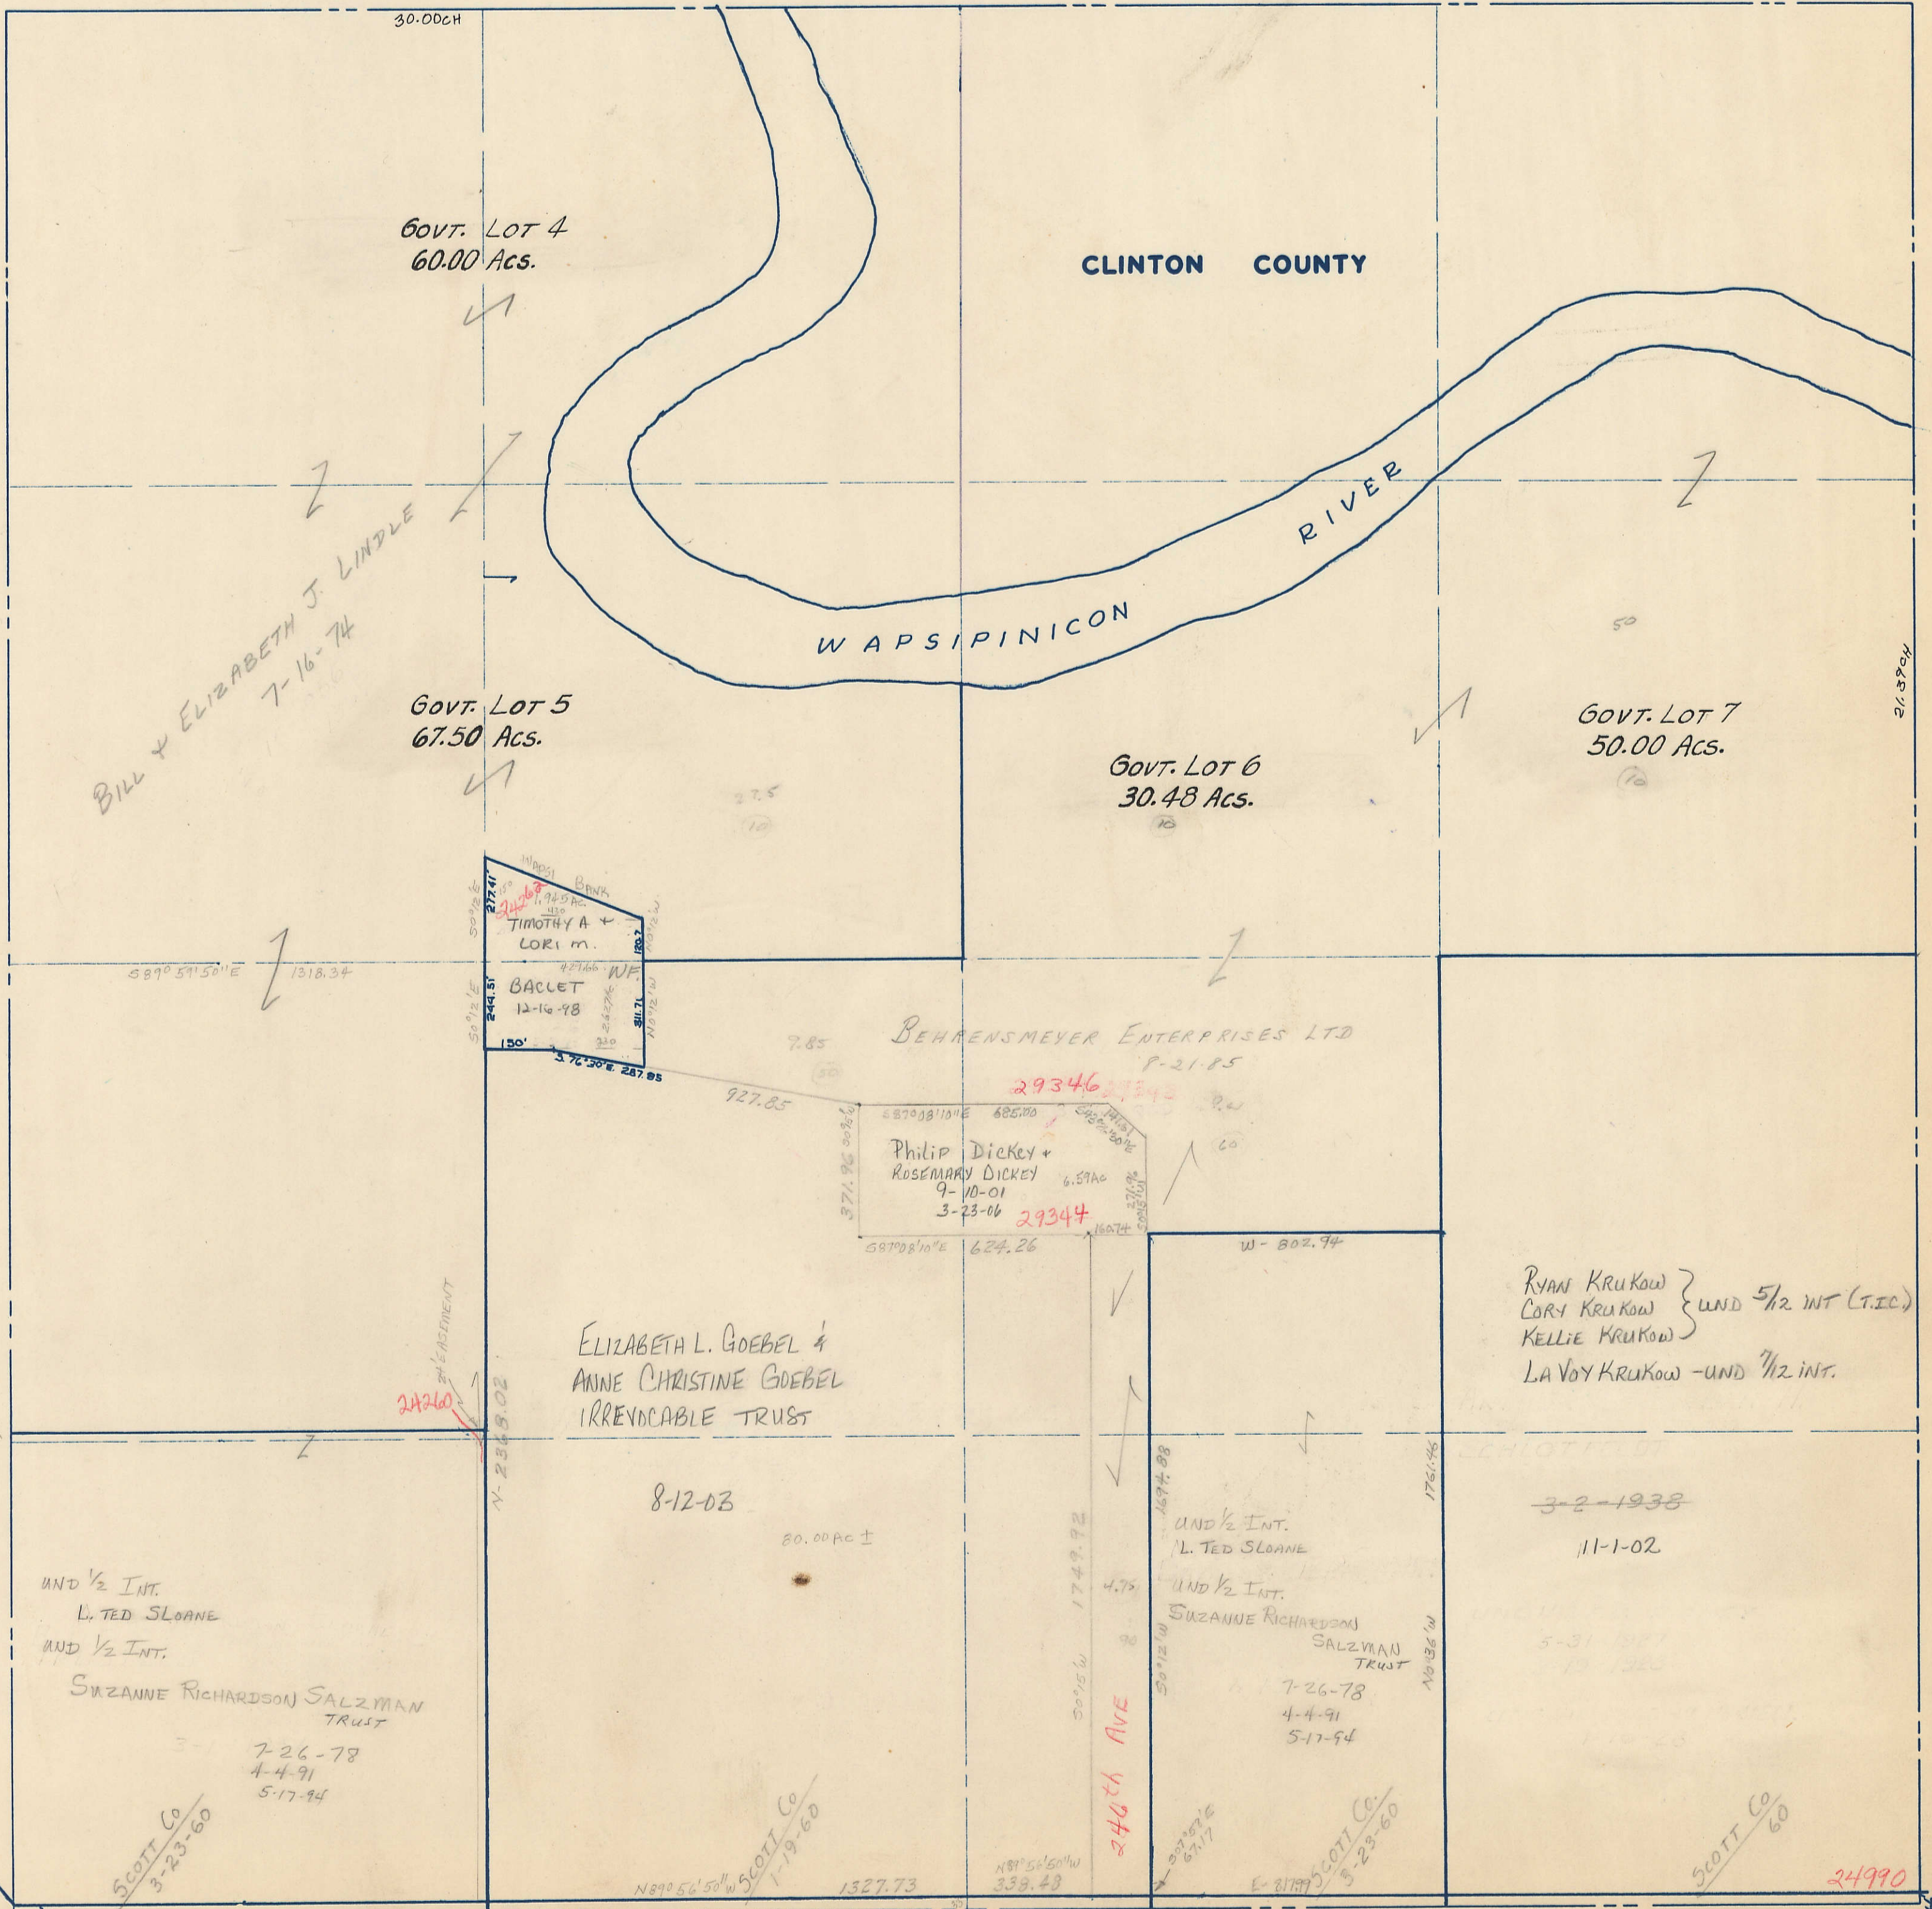

SECTION 18
TOWNSHIP 80 NORTH, RANGE 5 EAST,
5TH PRINCIPAL MERIDIAN
PRINCETON TOWNSHIP
SCOTT COUNTY, IOWA

TRANSFER PAGE 394

SCALE: 1 INCH = 330 FEET

SECTION 7

PAGE 14

PAGE BUTLER TWP.

SECTION 13

PAGE 19

SECTION 17

290th ST

SECTION 19

PAGE 21

290th ST

24990