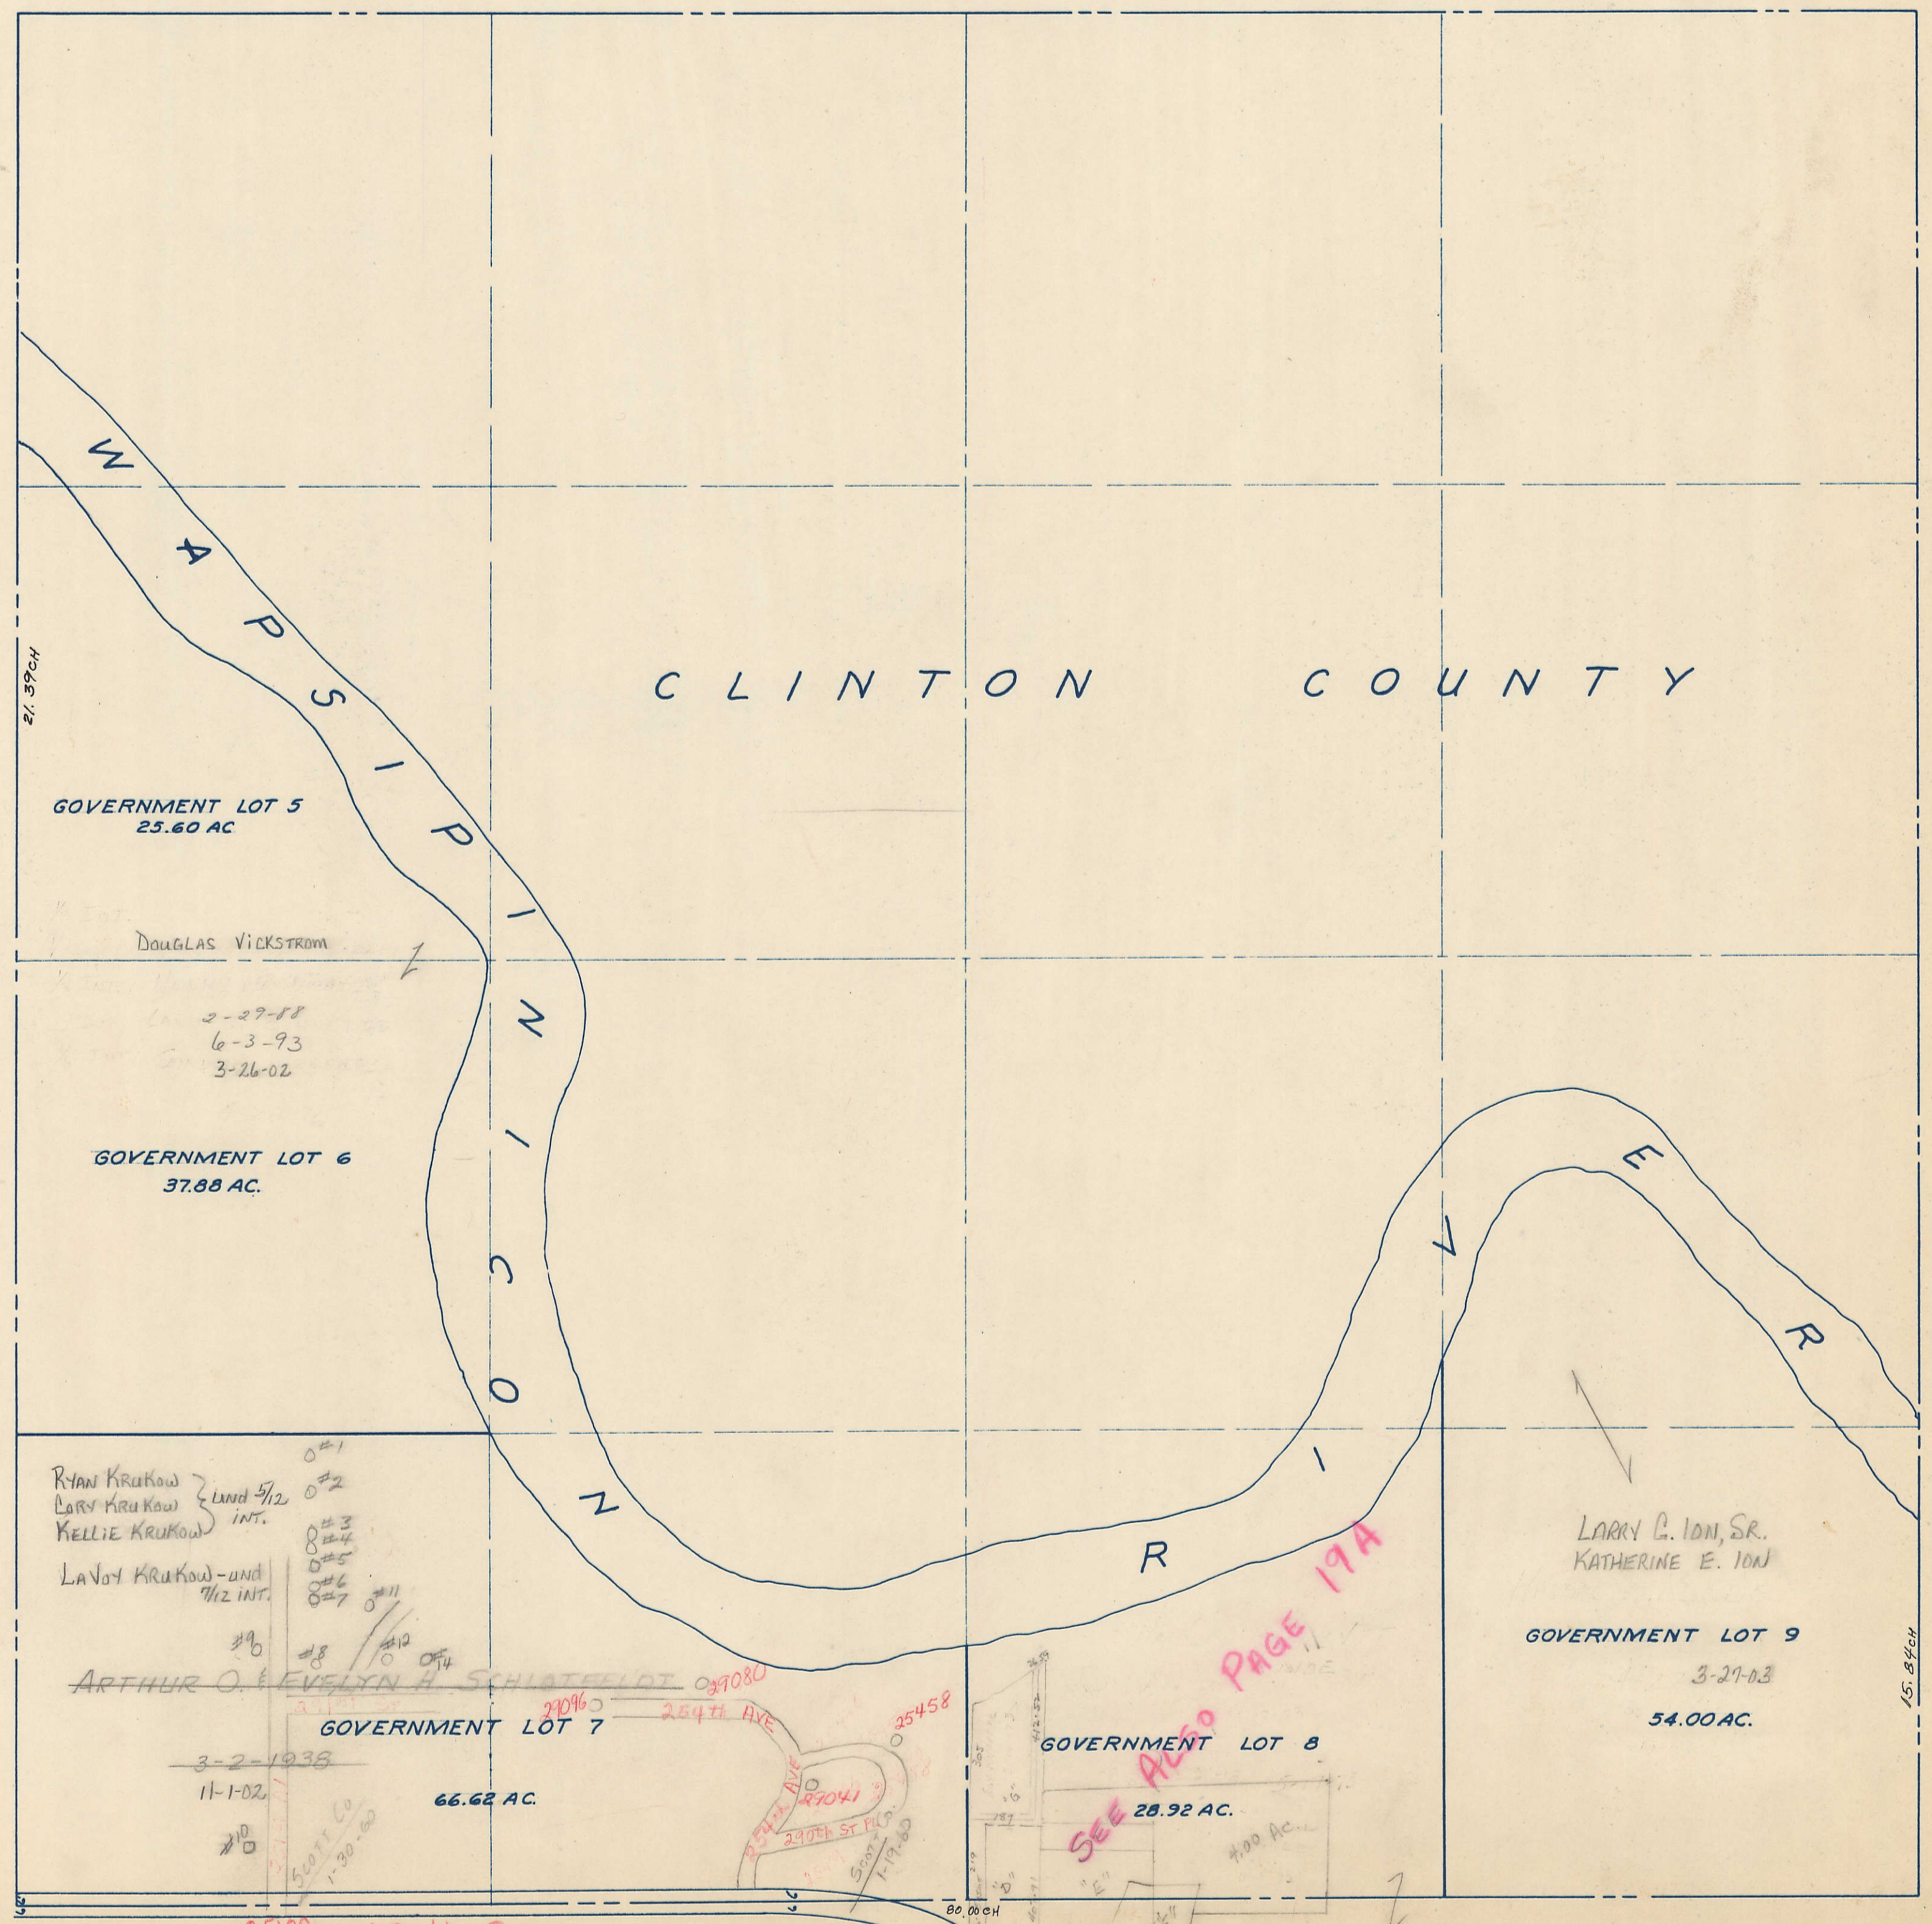

SECTION 17
TOWNSHIP 80 NORTH, RANGE 5 EAST,
5TH PRINCIPAL MERIDIAN
PRINCETON TOWNSHIP
SCOTT COUNTY, IOWA

TRANSFER PAGE 393

SCALE: 1 INCH = 330 FEET

SECTION PAGE

PAGE 20
SECTION 18

PAGE 18
SECTION 16

SECTION 20 PAGE 22