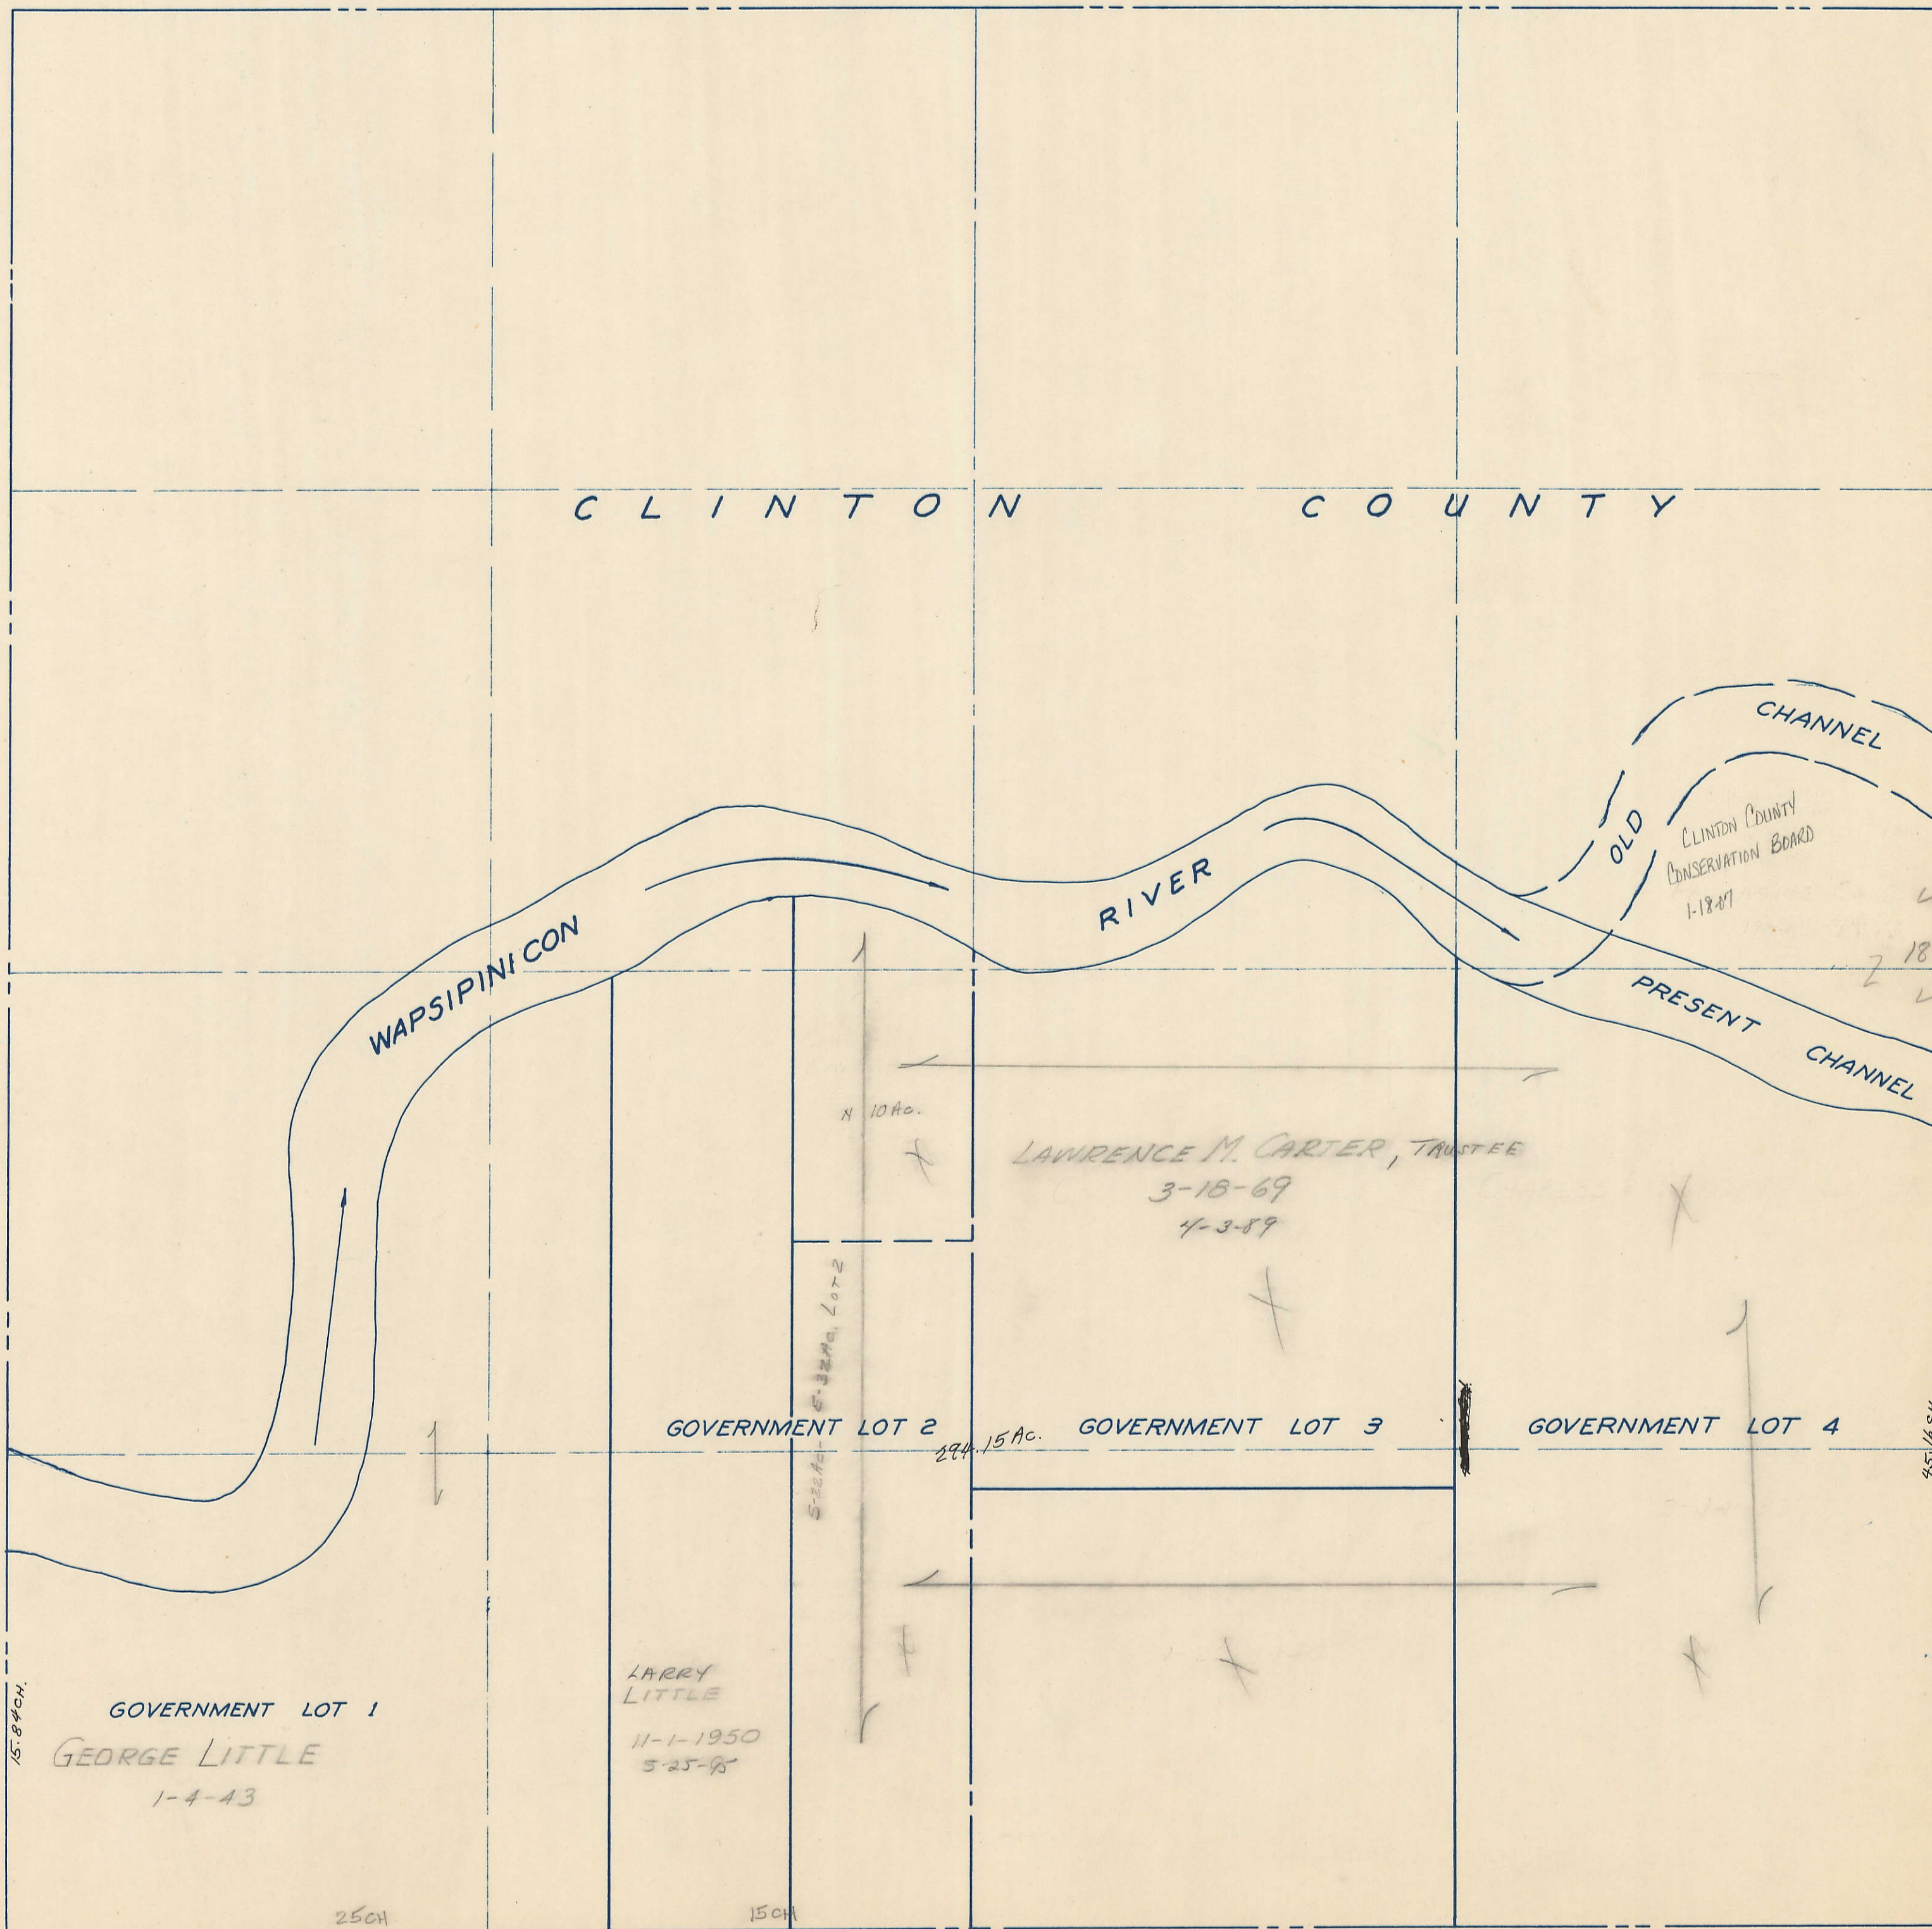

SECTION 16
TOWNSHIP 80 NORTH, RANGE 5 EAST,
5TH PRINCIPAL MERIDIAN
PRINCETON TOWNSHIP
SCOTT COUNTY, IOWA

TRANSFER PAGE 392

SCALE: 1 INCH = 330 FEET

SECTION

PAGE

PAGE 19

SECTION 17

PAGE 17