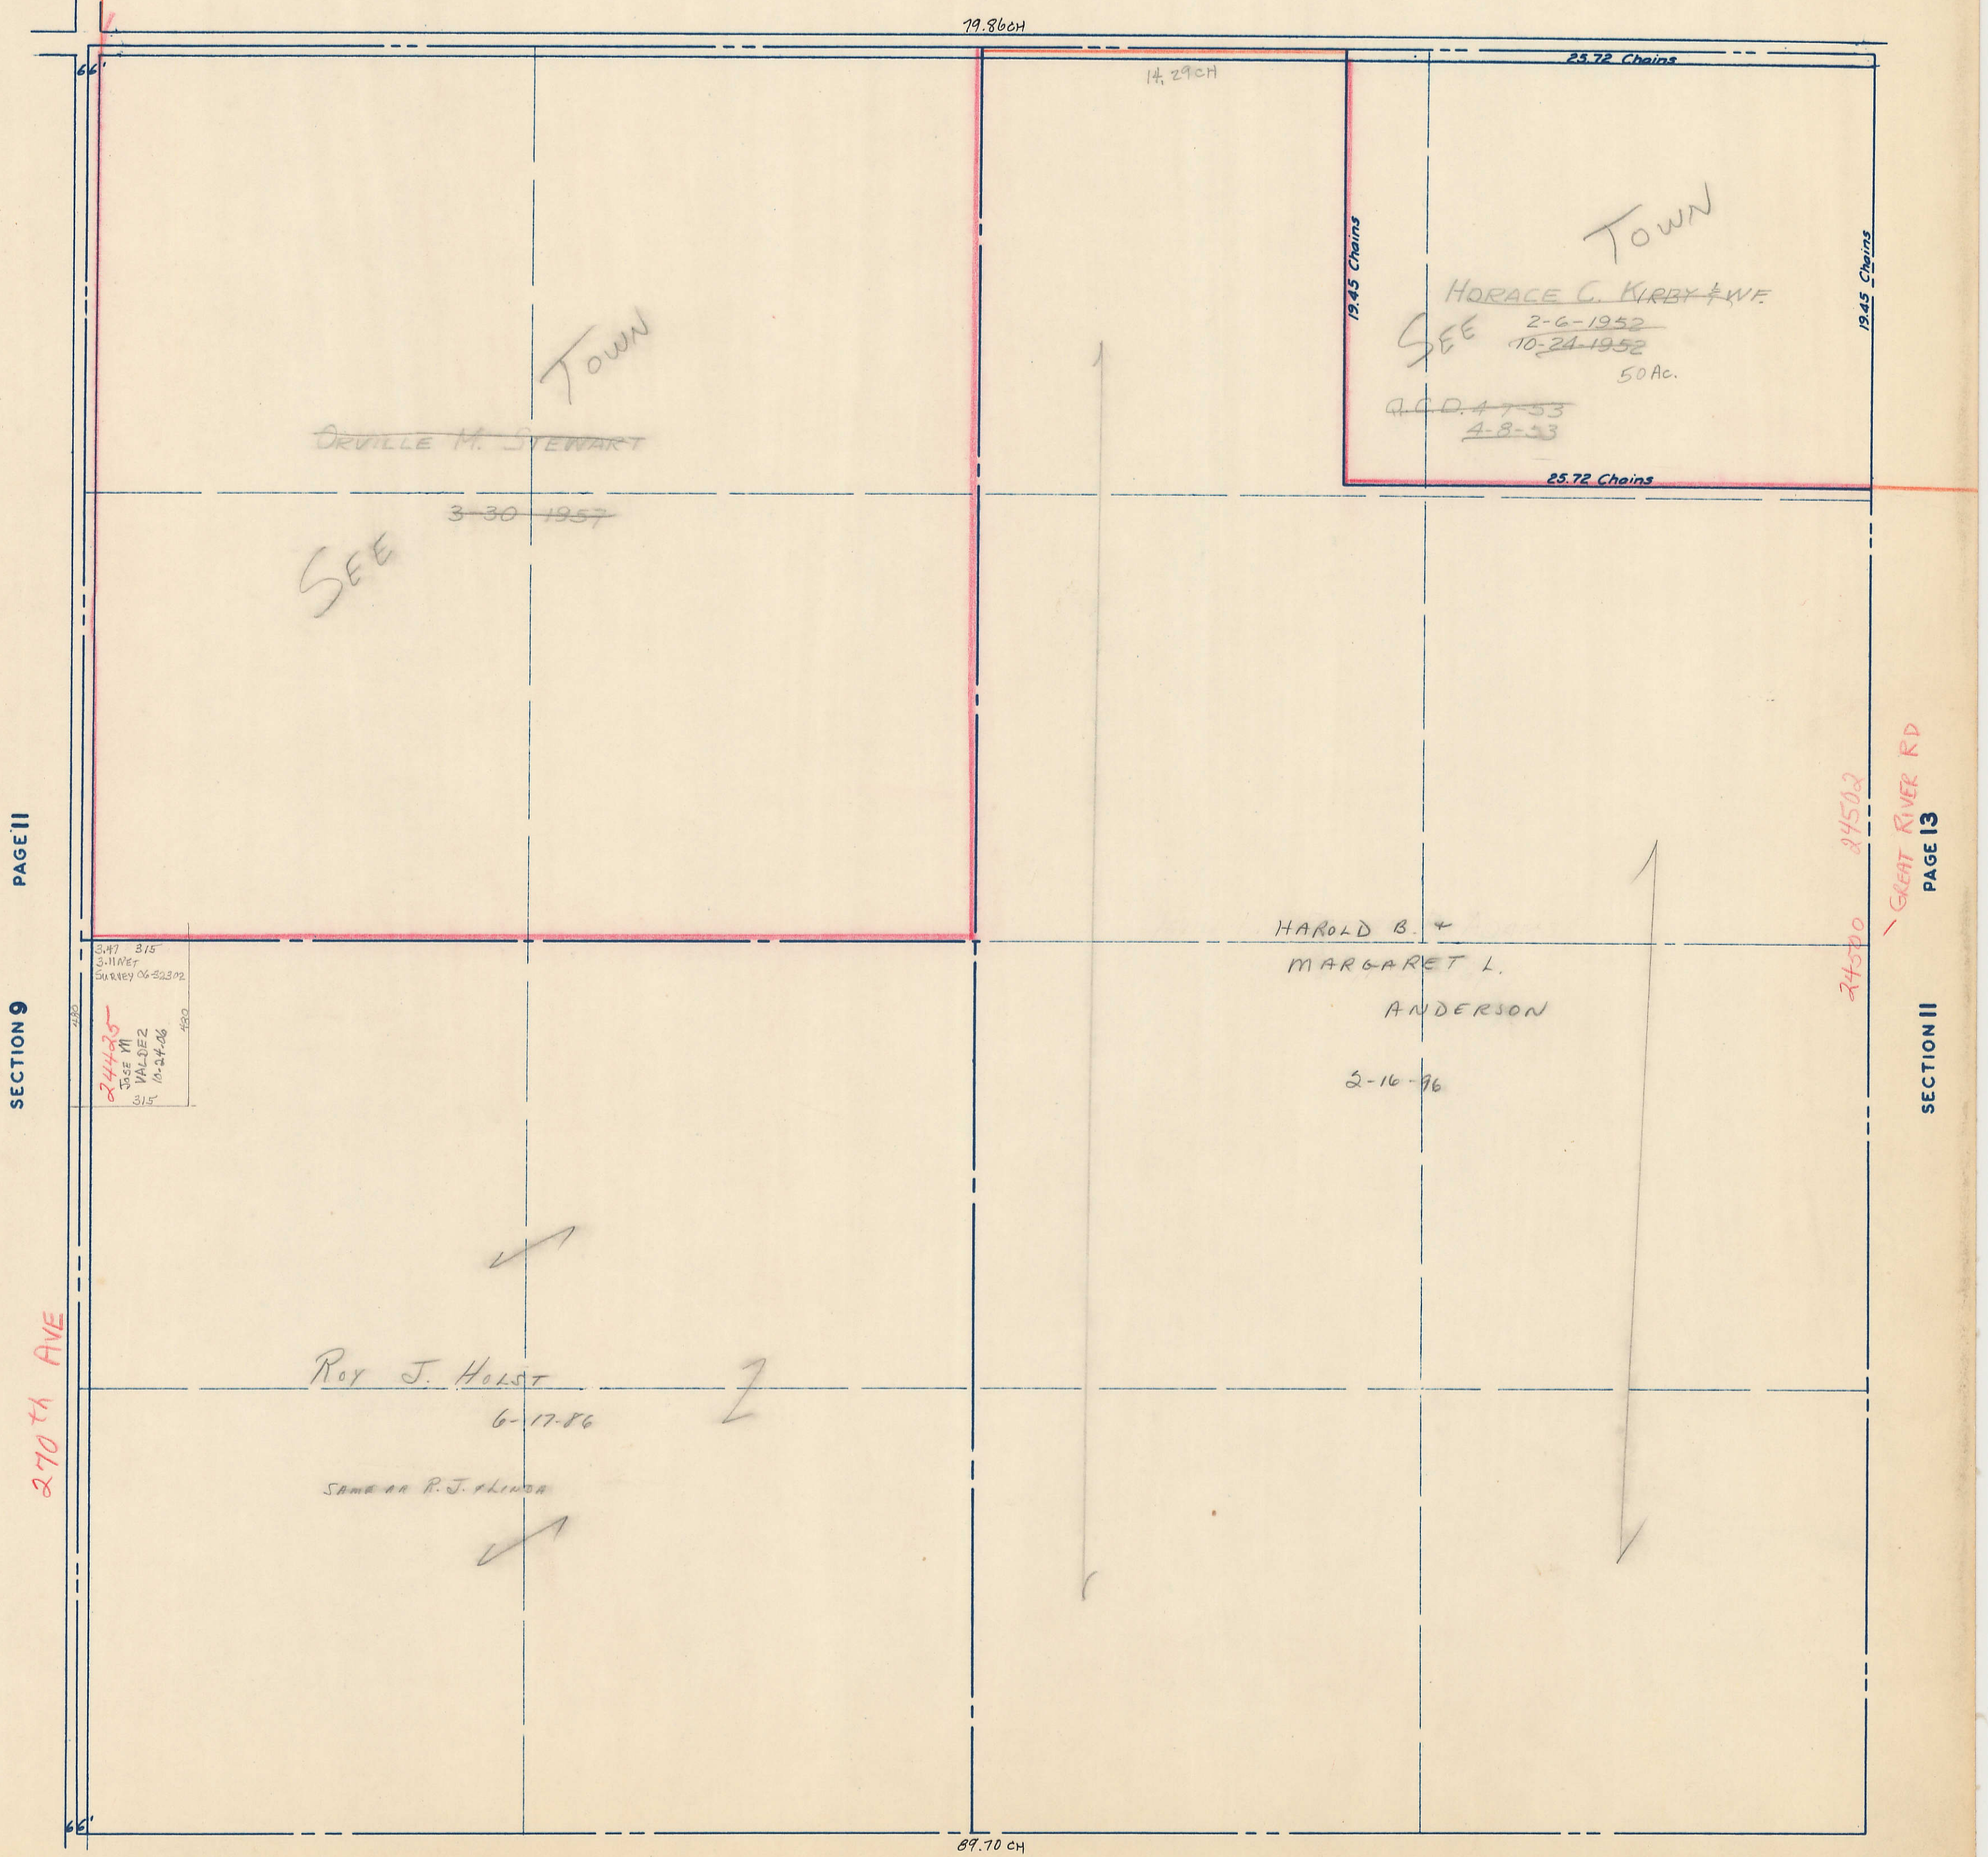

SECTION 10  
TOWNSHIP 79 NORTH, RANGE 5 EAST,  
5<sup>TH</sup> PRINCIPAL MERIDIAN  
PRINCETON TOWNSHIP  
SCOTT COUNTY, IOWA

SCALE: 1 INCH = 330 FEET

TRANSFER PAGE 386

SECTION 3

PAGE 5

PAGE 11

SECTION 9

270th AVE

GREAT RIVER RD

SECTION 11

PAGE 13

SECTION 15

PAGE LE CLAIRE TWP.