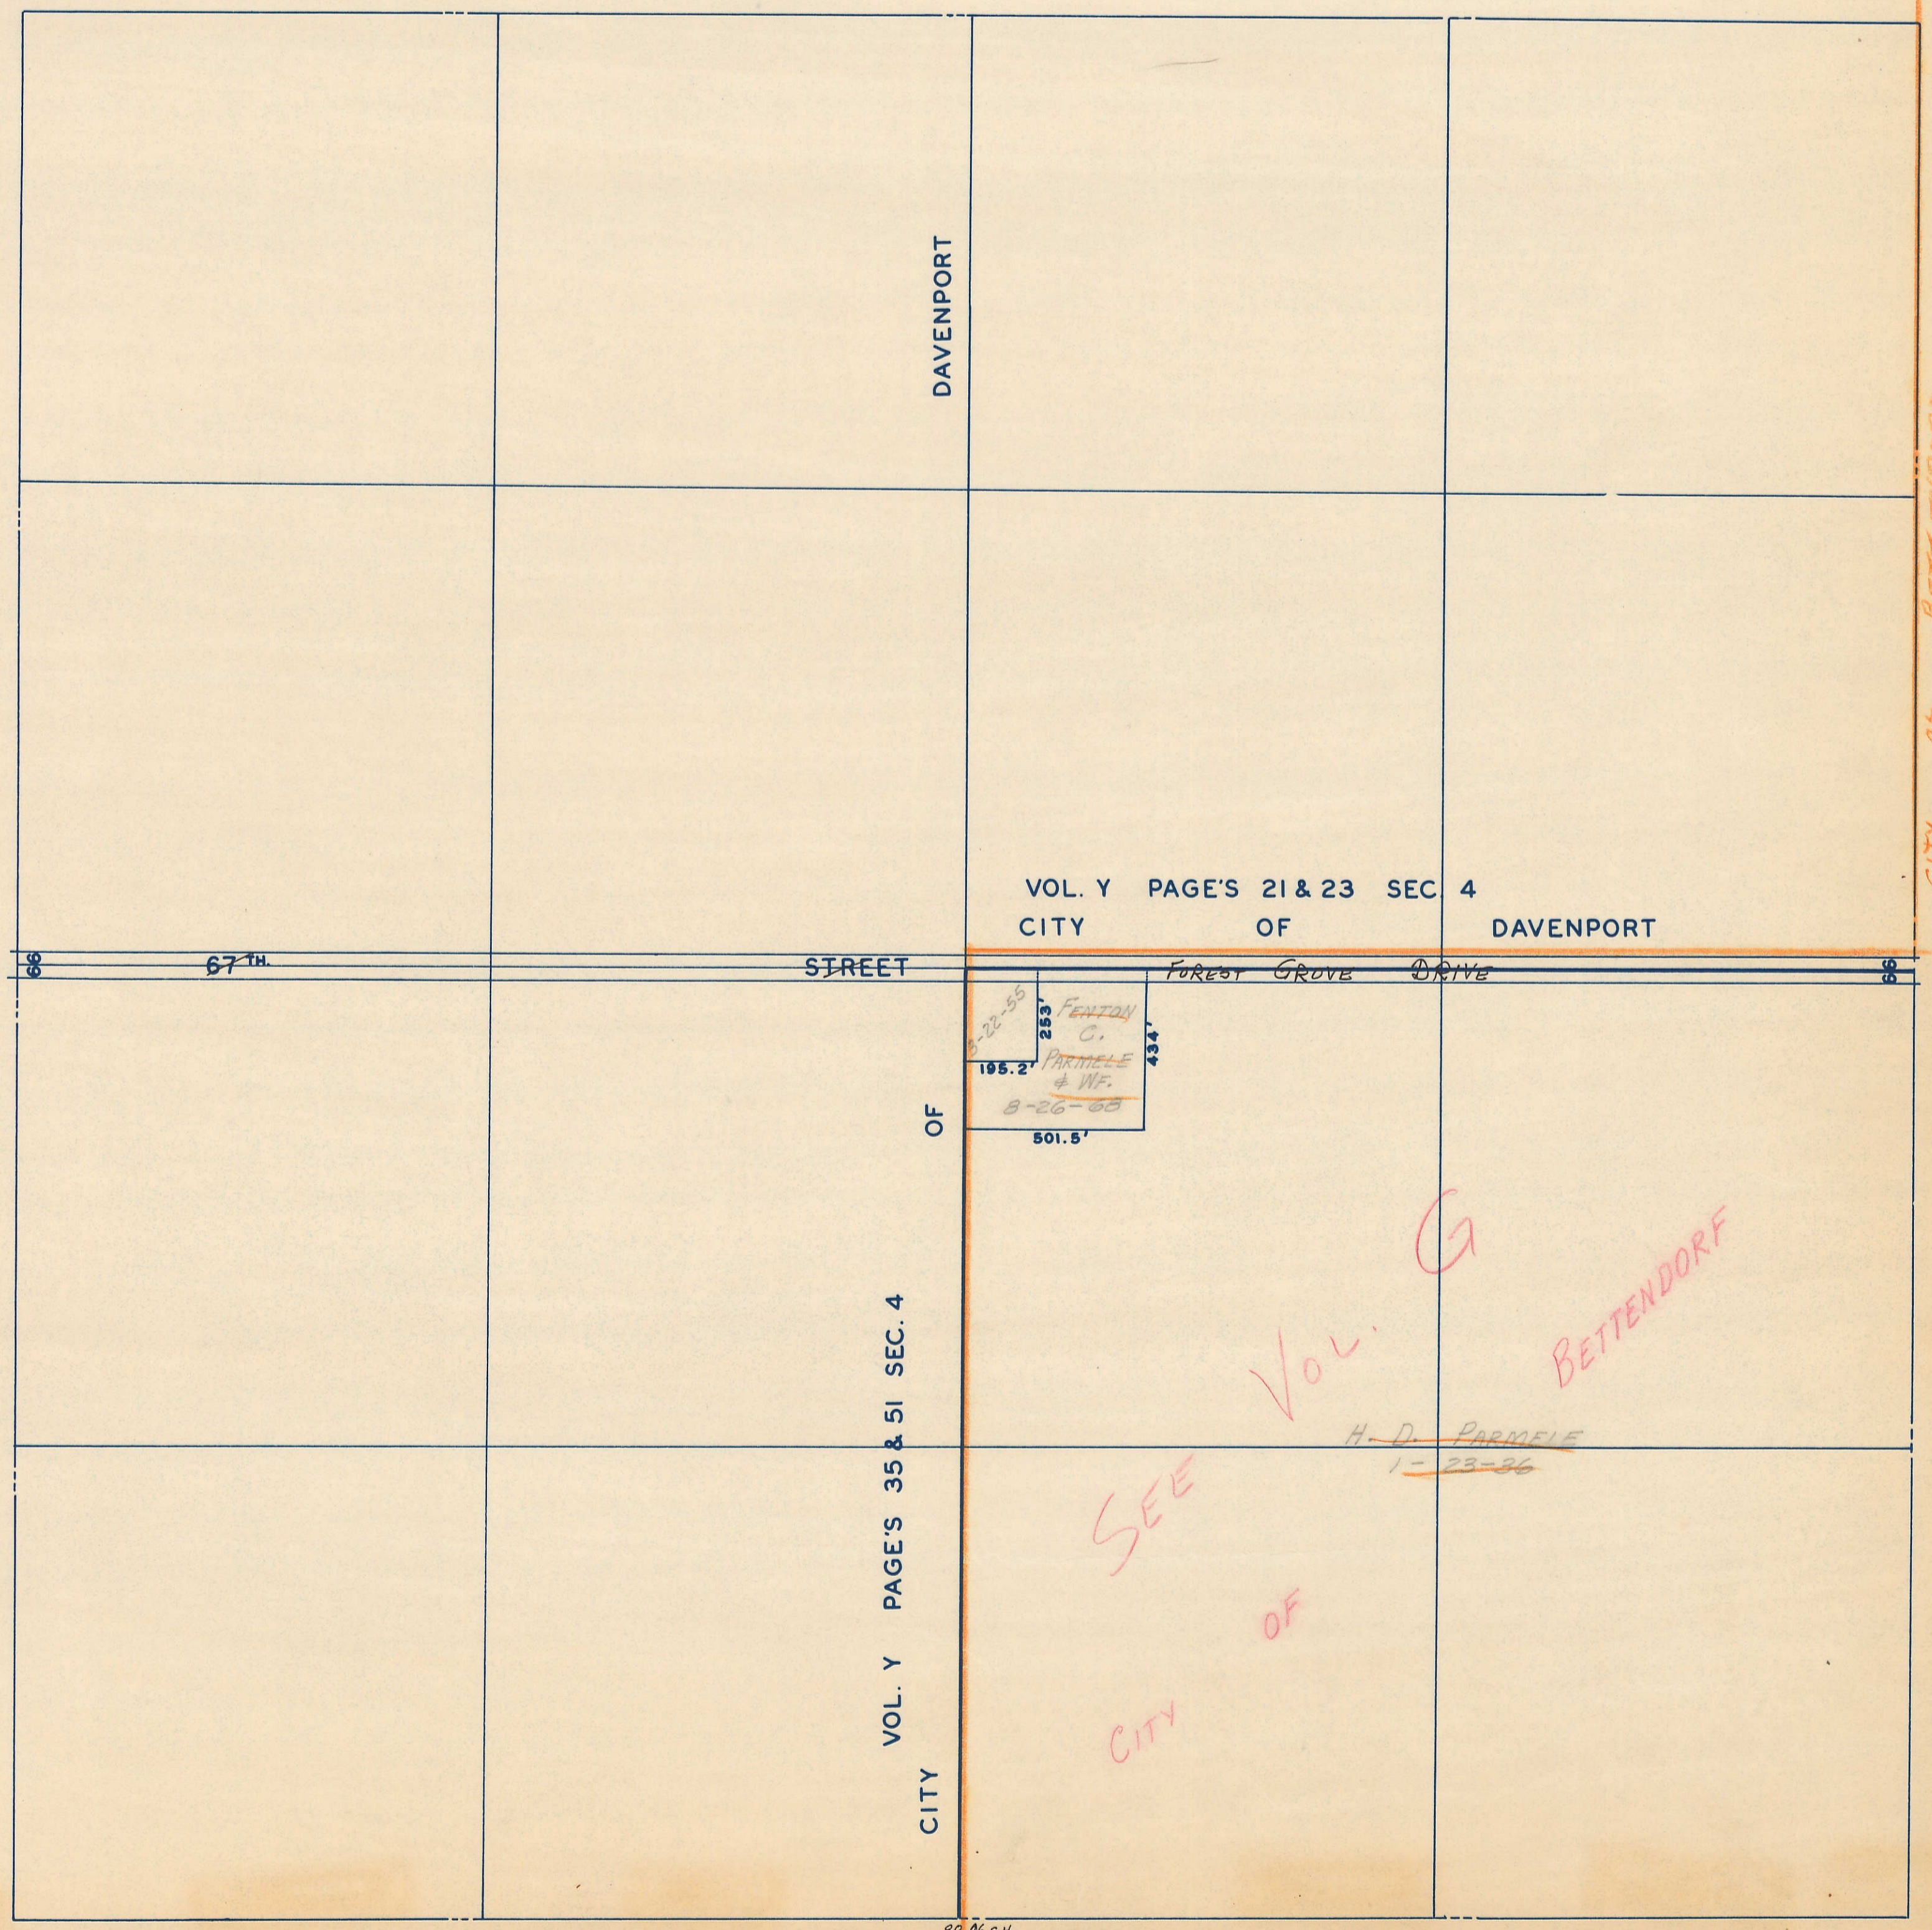

SECTION 4
 TOWNSHIP 78 NORTH, RANGE 4 EAST,
 5TH PRINCIPAL MERIDIAN
 PLEASANT VALLEY TOWNSHIP
 SCOTT COUNTY, IOWA

SCALE: 1" = 330'

TRANSFER PAGE 205

SECTION PAGE

SECTION PAGE

CITY OF BETTENDORF

SECTION 3 PAGE 5