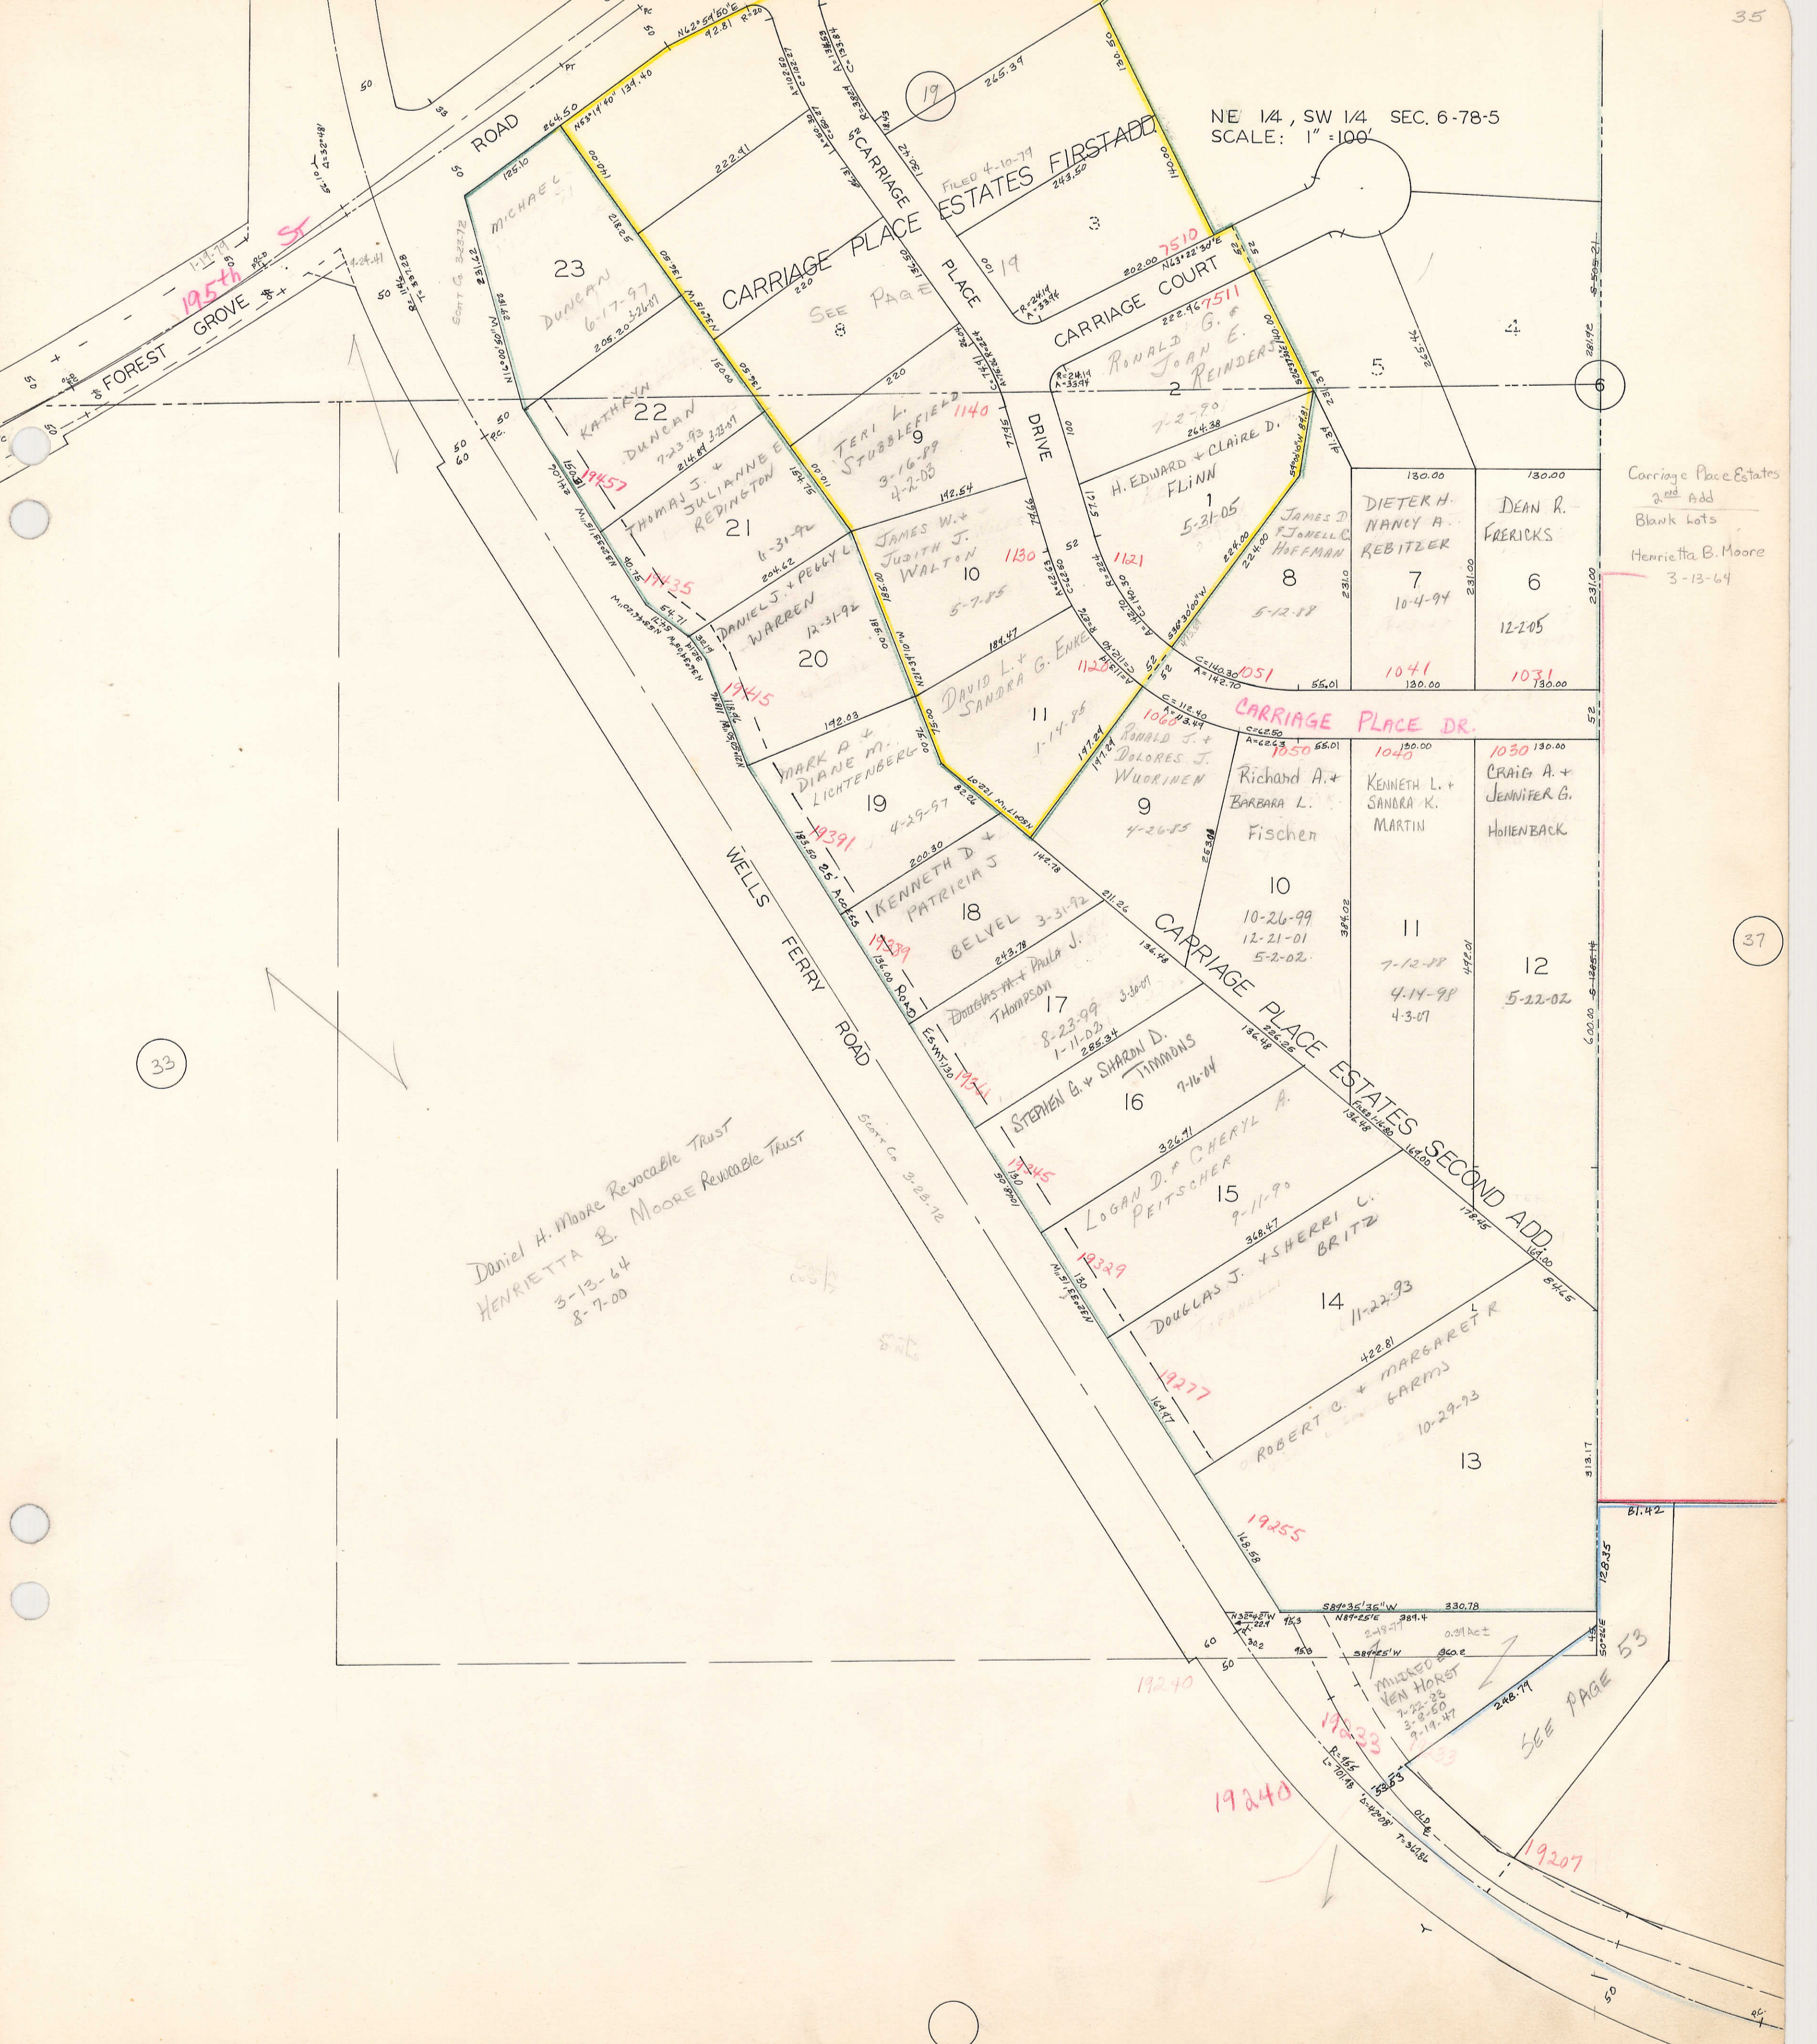

NE 1/4, SW 1/4 SEC. 6-78-5  
SCALE: 1" = 100'

Carriage Place Estates  
2<sup>nd</sup> Add  
Blank Lots  
Henrietta B. Moore  
3-13-64

Daniel H. Moore Revocable Trust  
HENRIETTA B. MOORE Revocable Trust  
3-13-64  
8-7-00

33

37

SEE PAGE 53  
19207  
19240  
19255  
19277  
19329  
19345  
19391  
19435  
19439

MILDRED  
VEN HORST  
7-22-88  
3-8-90  
7-19-47

19240

19207