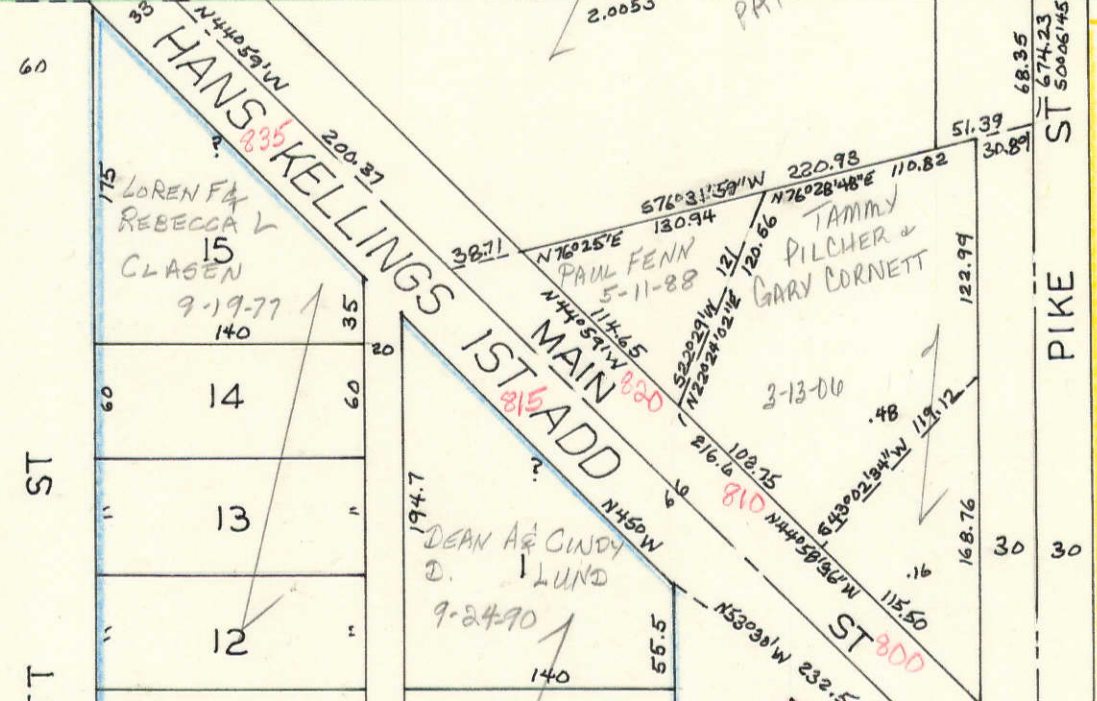

NE 1/4, SE 1/4 SEC. 19-801  
SCALE: 1"=100'

SEE LIBERTY TOWNSHIP SECTION 19

1920

50 50

10TH AVE

765 PIKE ST

FIRE STATION

CITY OF NEW LIBERTY  
8-27-91

PARK

33

W-850.44

SEE LIBERTY TWP.

DARRON STEFFEN  
2.90  
-1.25  
2.65 2-16-07

SCOTT ST

RAILROAD

775

TOWN OF NEW LIBERTY  
HENDRICKS ST

SEE PAGE 55

SEE PAGE 55

55