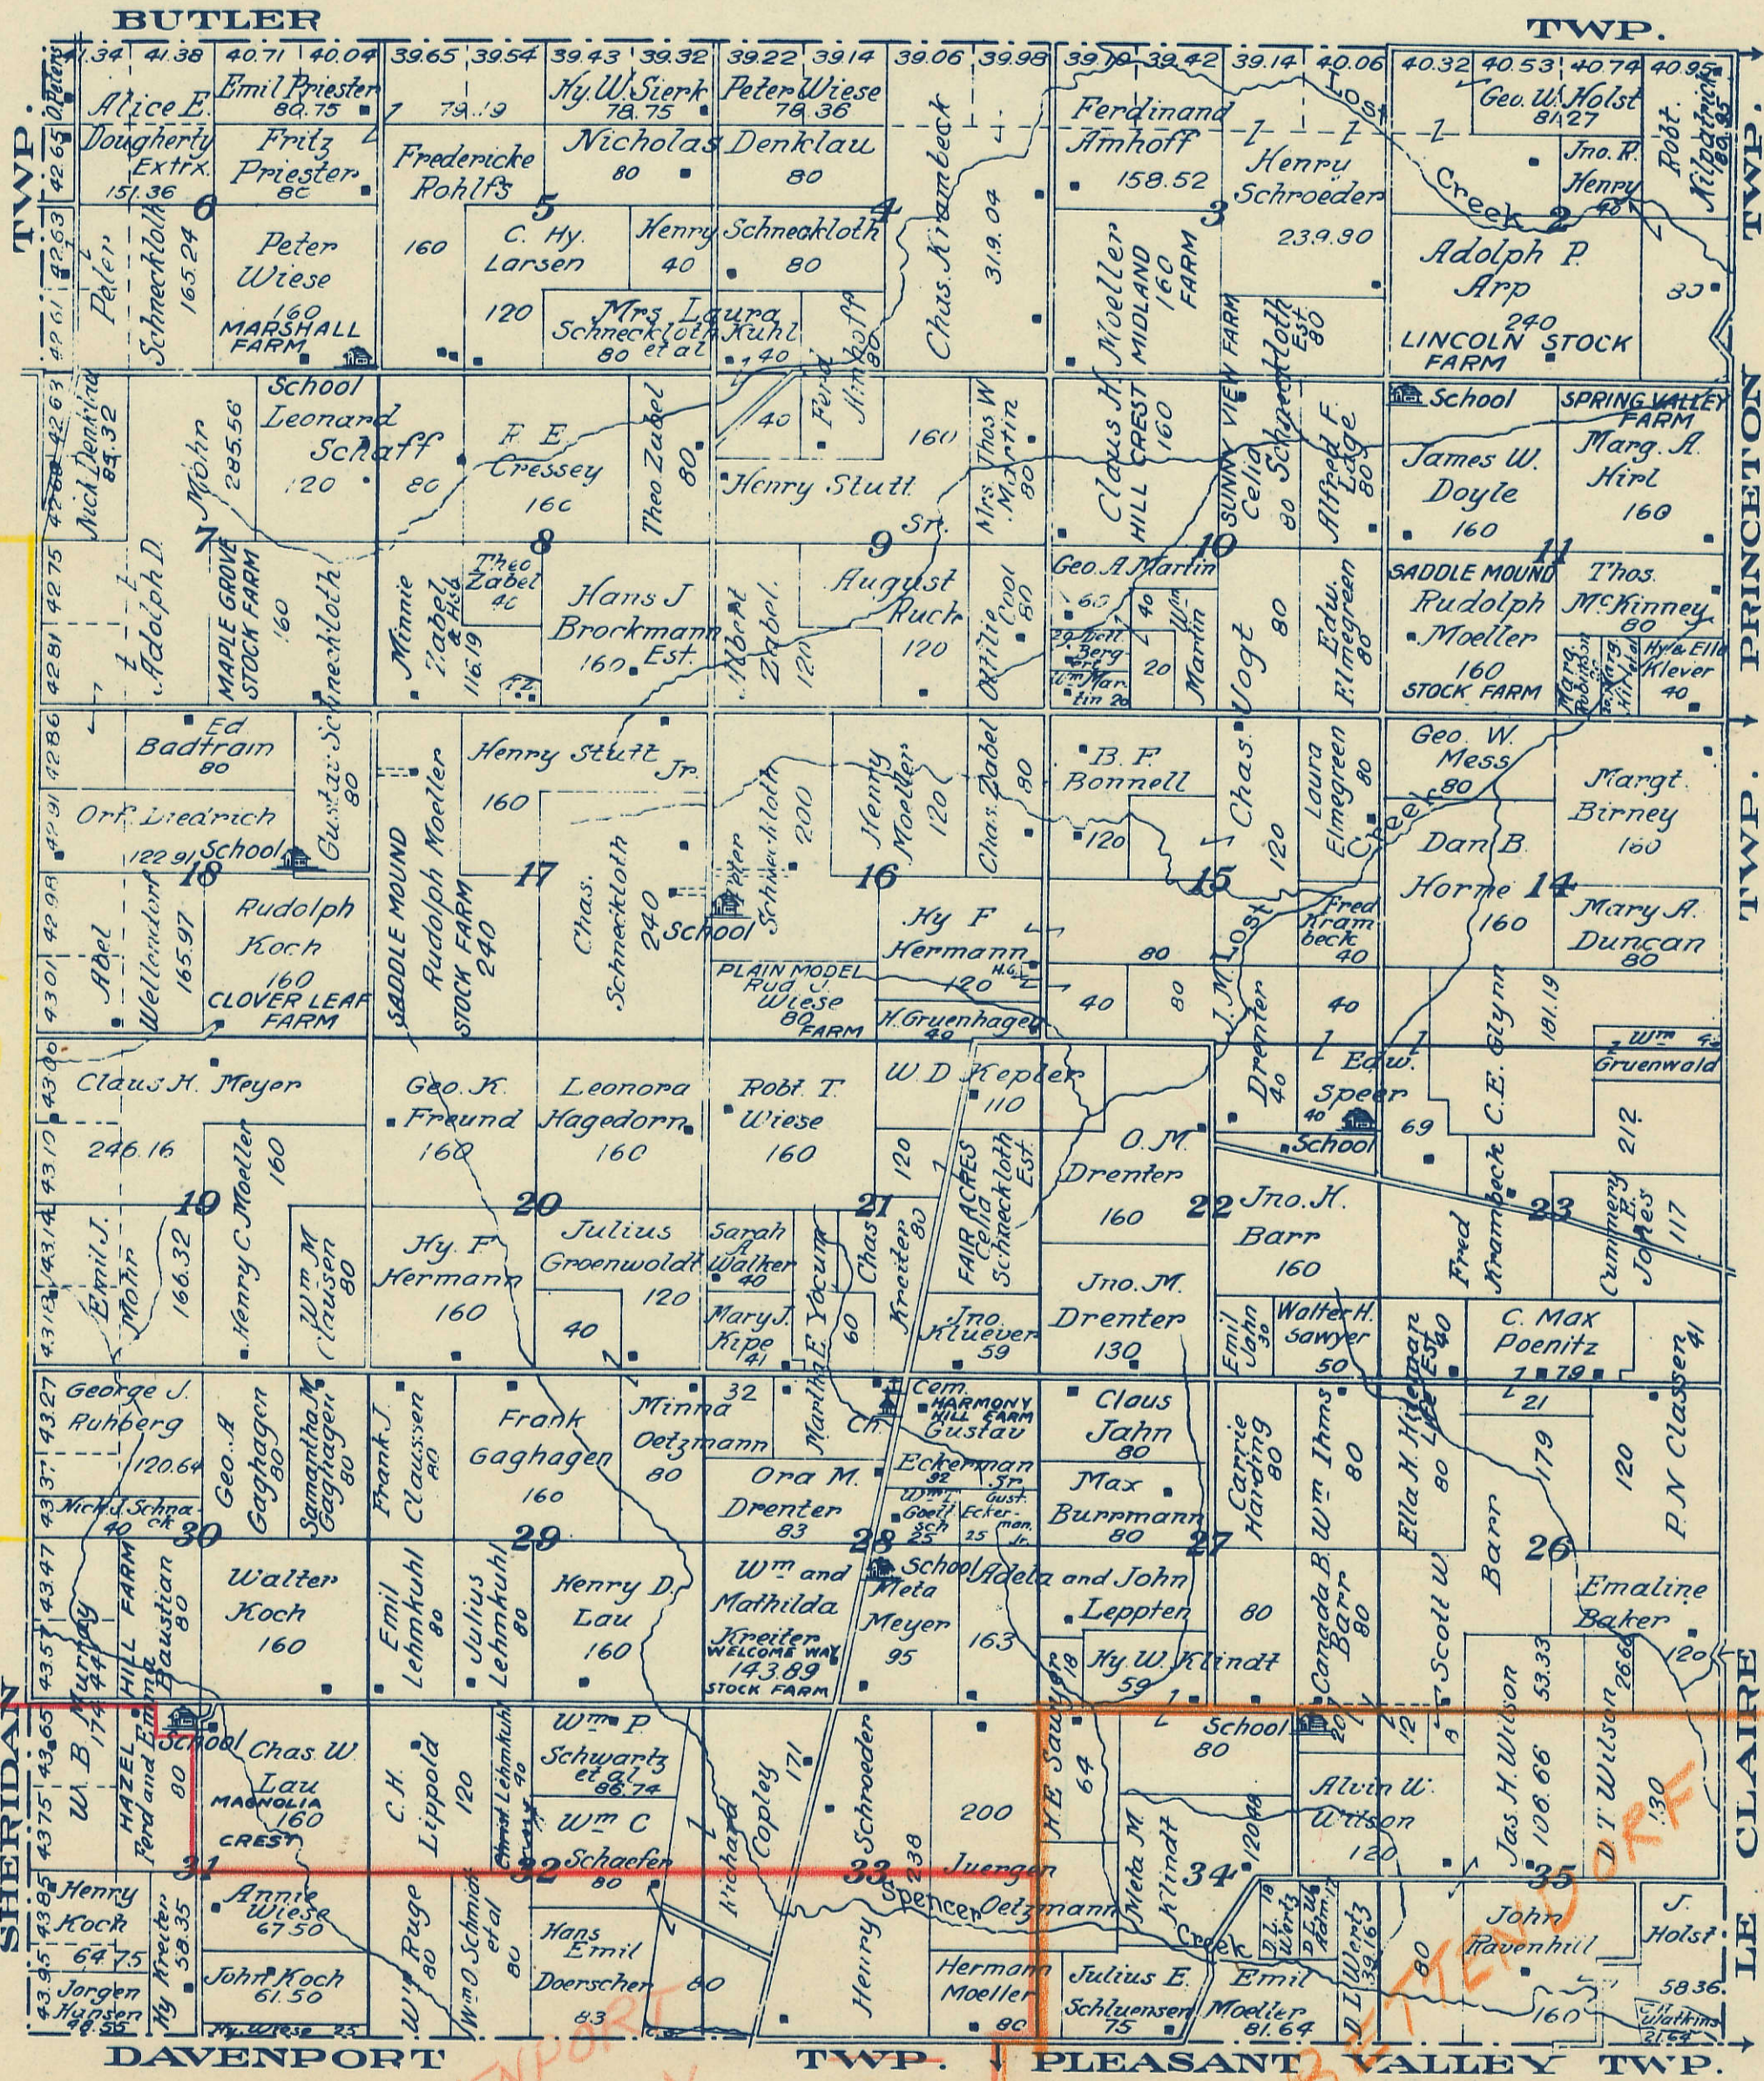

MAP OF  
**LINCOLN**  
TOWNSHIP

Township 79 North--Range 4 East of the 5th P. M.

SCALE 2 INCHES TO 1 MILE

Copyright 1919 by The Huebinger Publishing Co.

ELDRIDGE

DAVENPORT  
Vol. Y

PRINCE