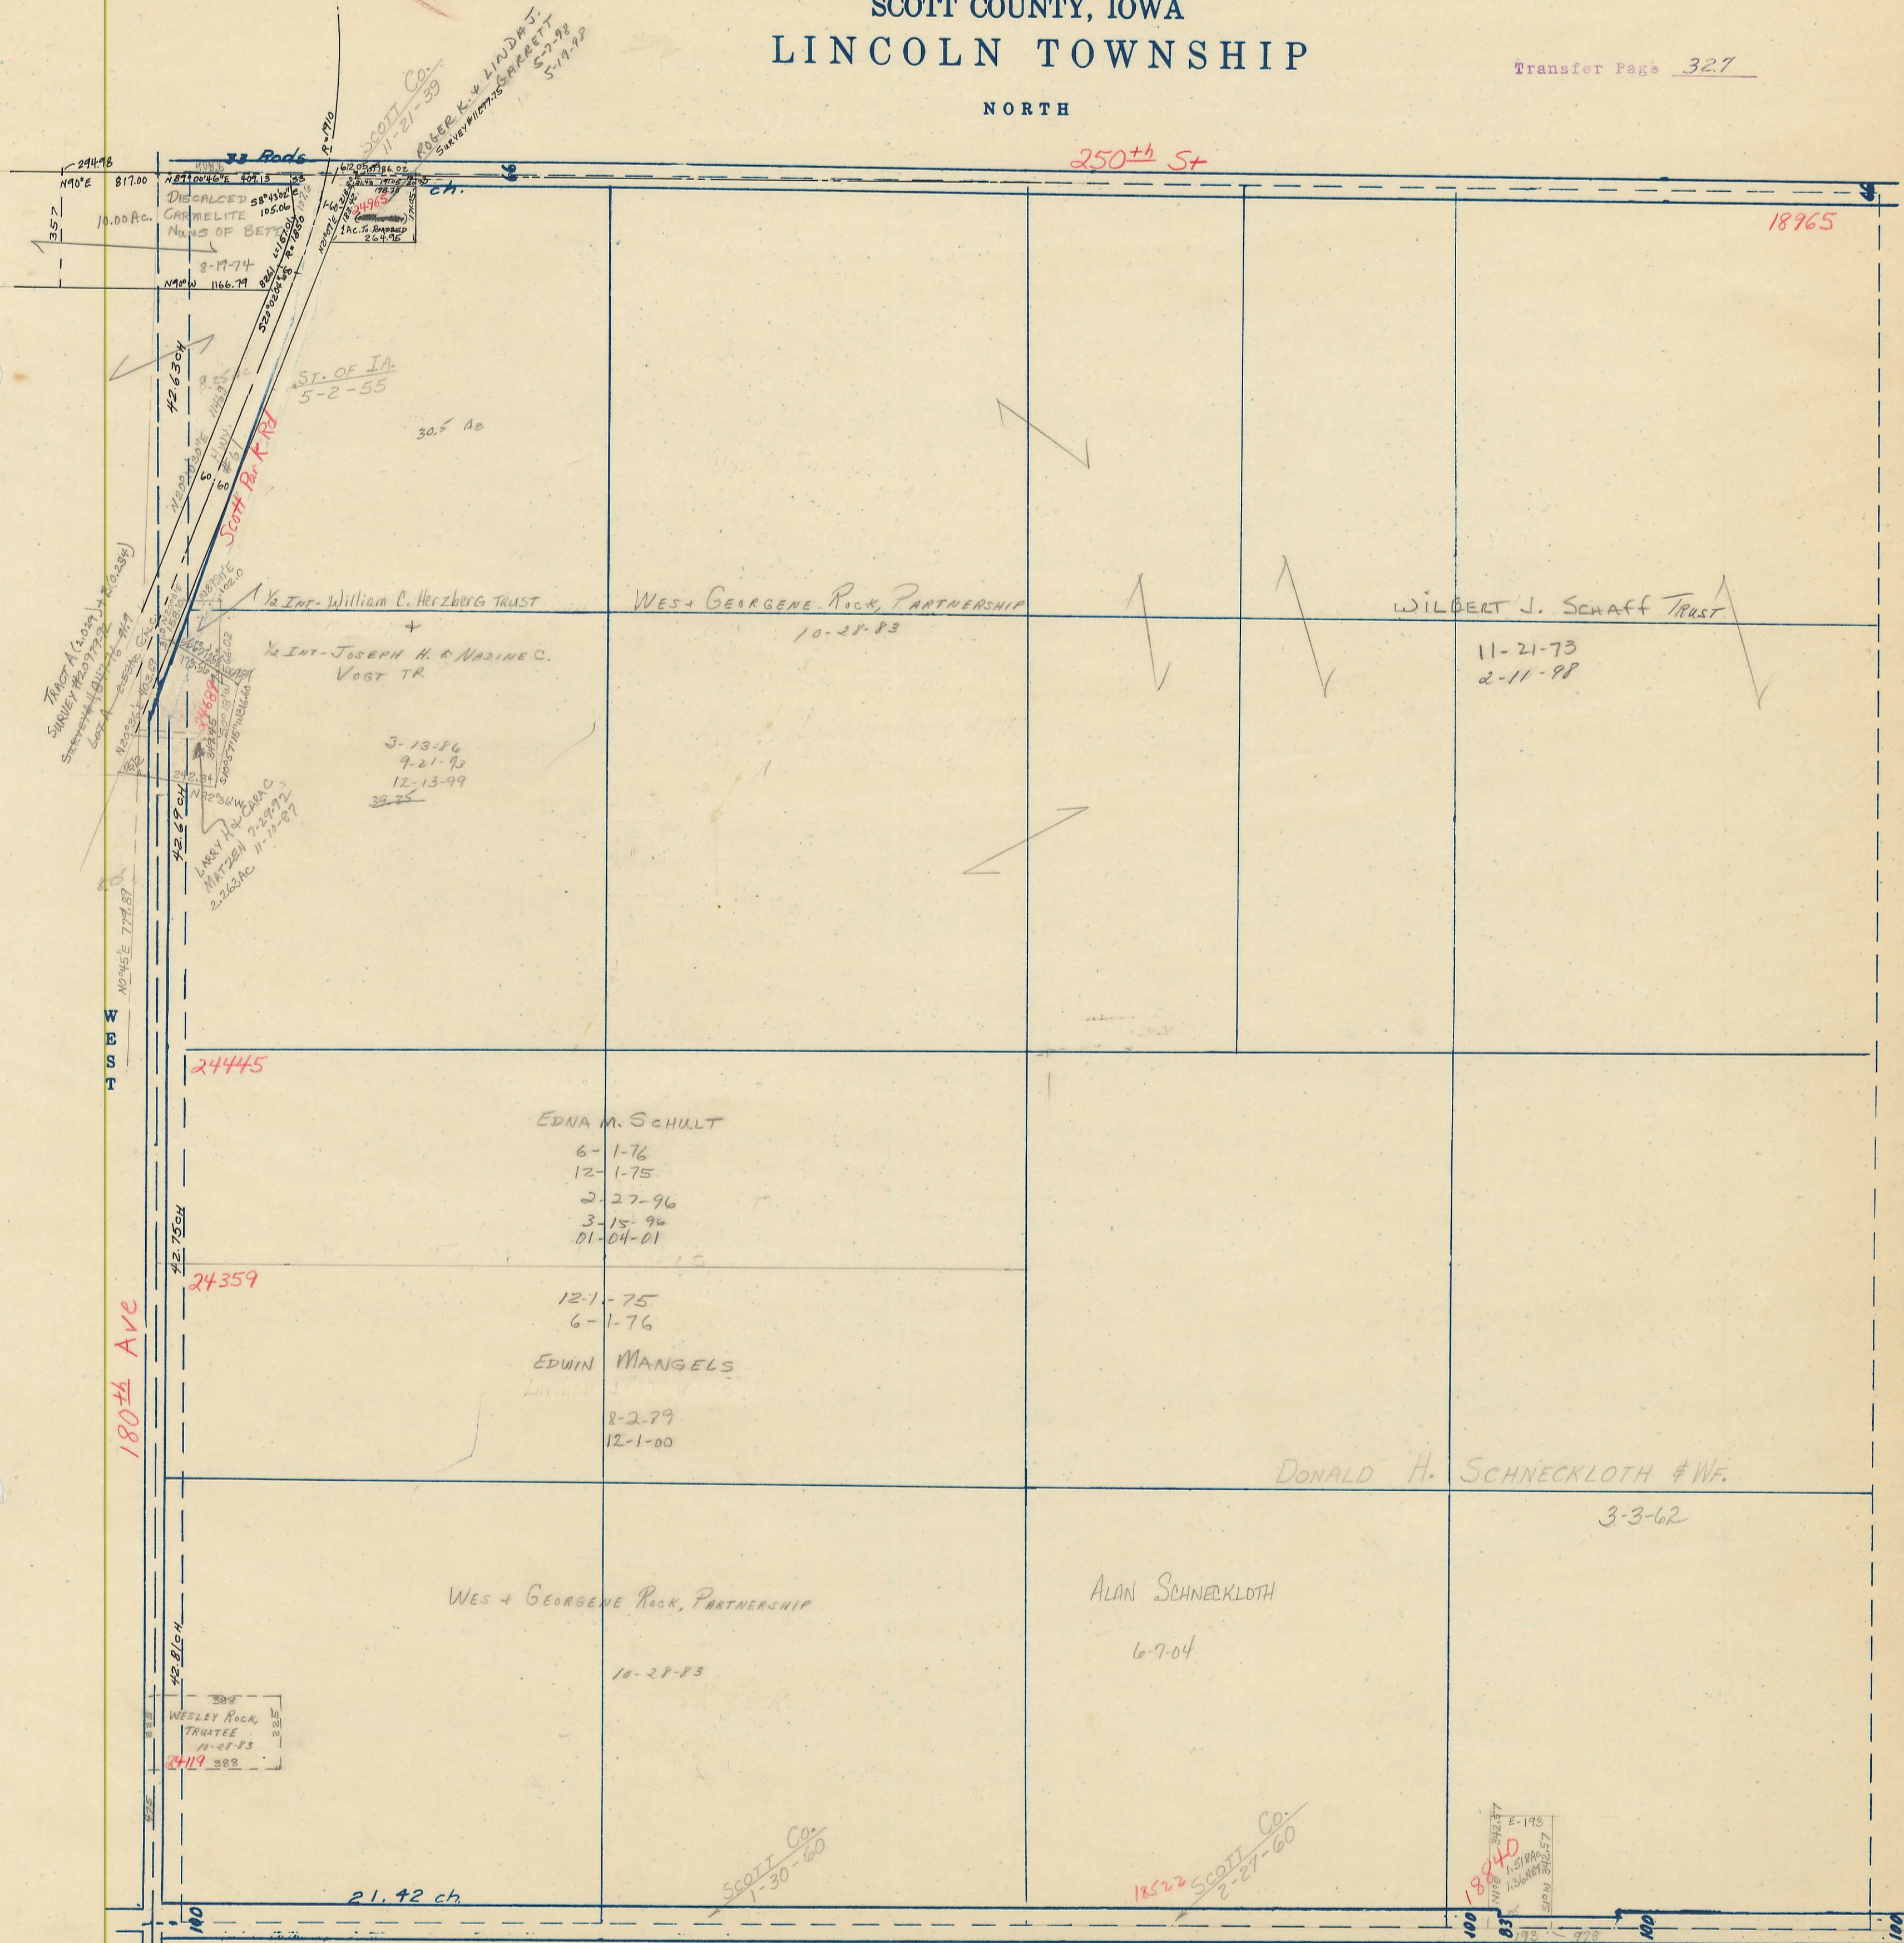

SECTION 7

Township 79-North; Range 4

EAST OF THE FIFTH PRINCIPAL MERIDIAN

SCOTT COUNTY, IOWA
LINCOLN TOWNSHIP

NORTH

SCALE IN CHAINS

SCALE IN FEET

Transfer Page 327

180th Ave

250th St

18965

24445

24359

Wesley Rock Trustee
11-21-83
24119

SCOTT Co.
1-30-60

SCOTT Co.
2-27-60

E-193
1-21-83
1-21-83
1-21-83

240th St / Le Claire

SOUTH

EAST