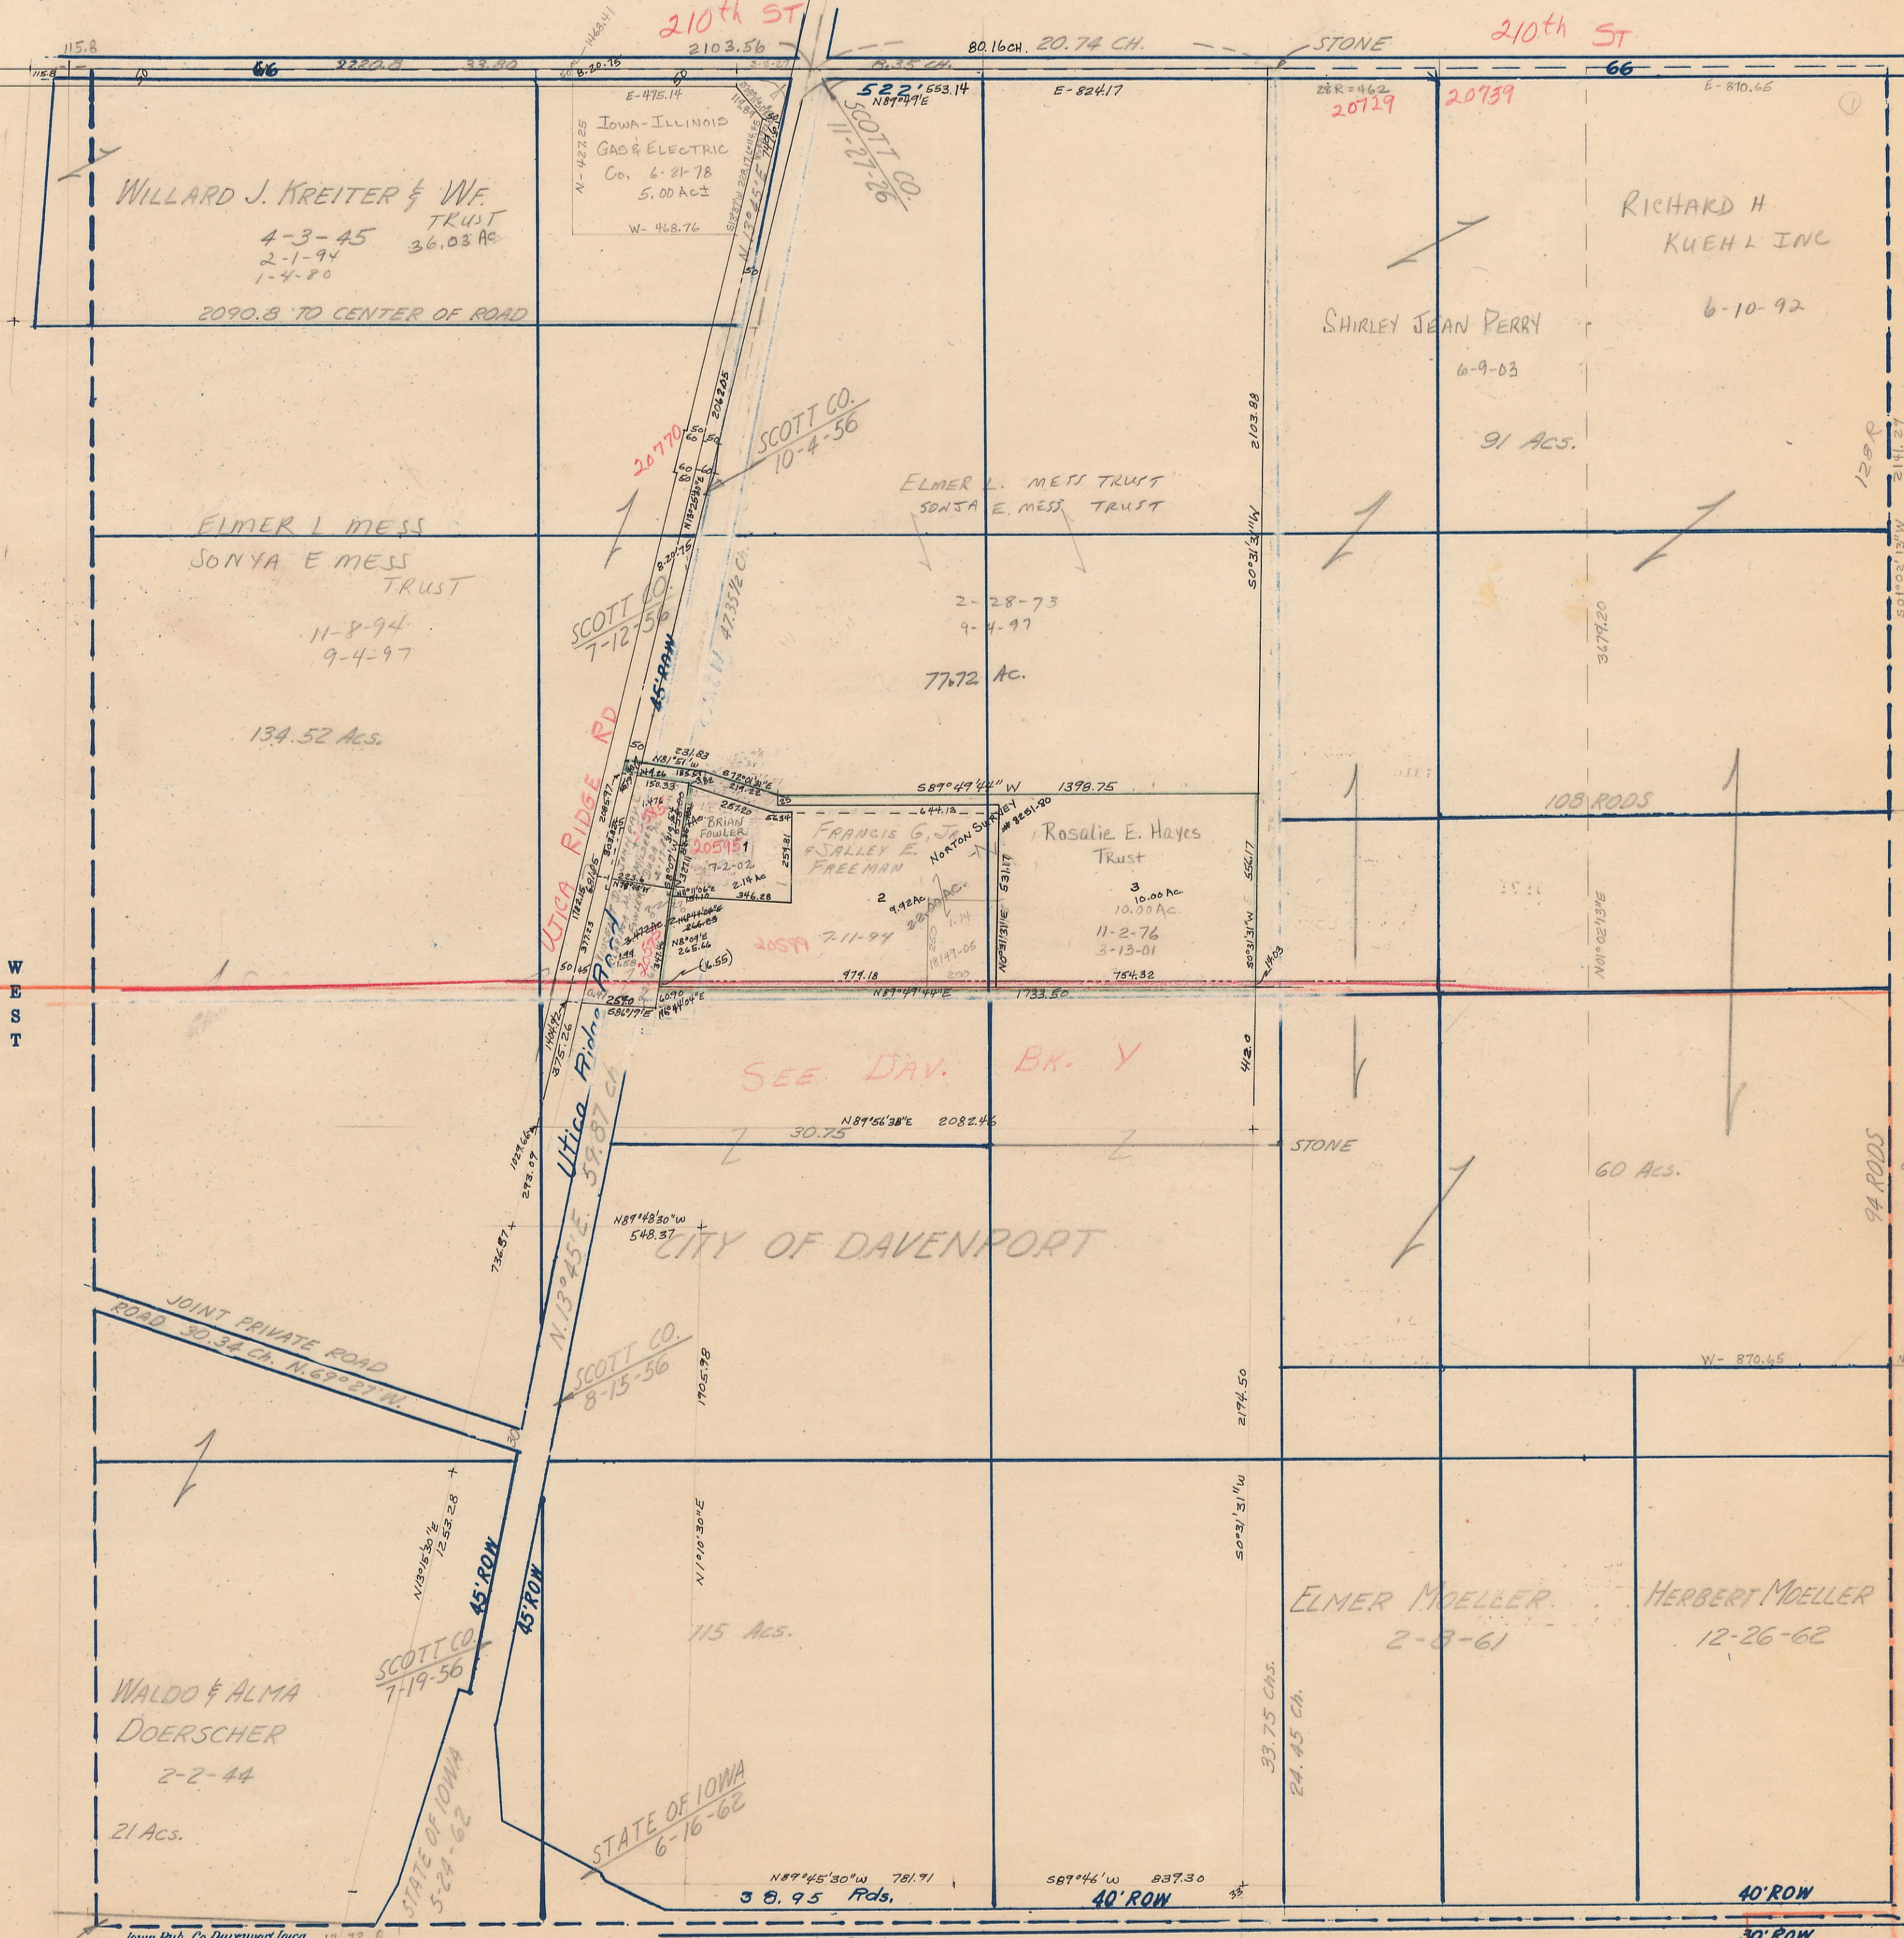

SECTION
33

Township 79-North; Range 4

EAST OF THE FIFTH PRINCIPAL MERIDIAN

SCOTT COUNTY, IOWA

LINCOLN TOWNSHIP

SCALE IN CHAINS

SCALE IN FEET

Transfer Page 349

NORTH

SOUTH

WEST

EAST

STATE OF IOWA
6-6-62
11-7-62

30' ROW

40' ROW

30' ROW