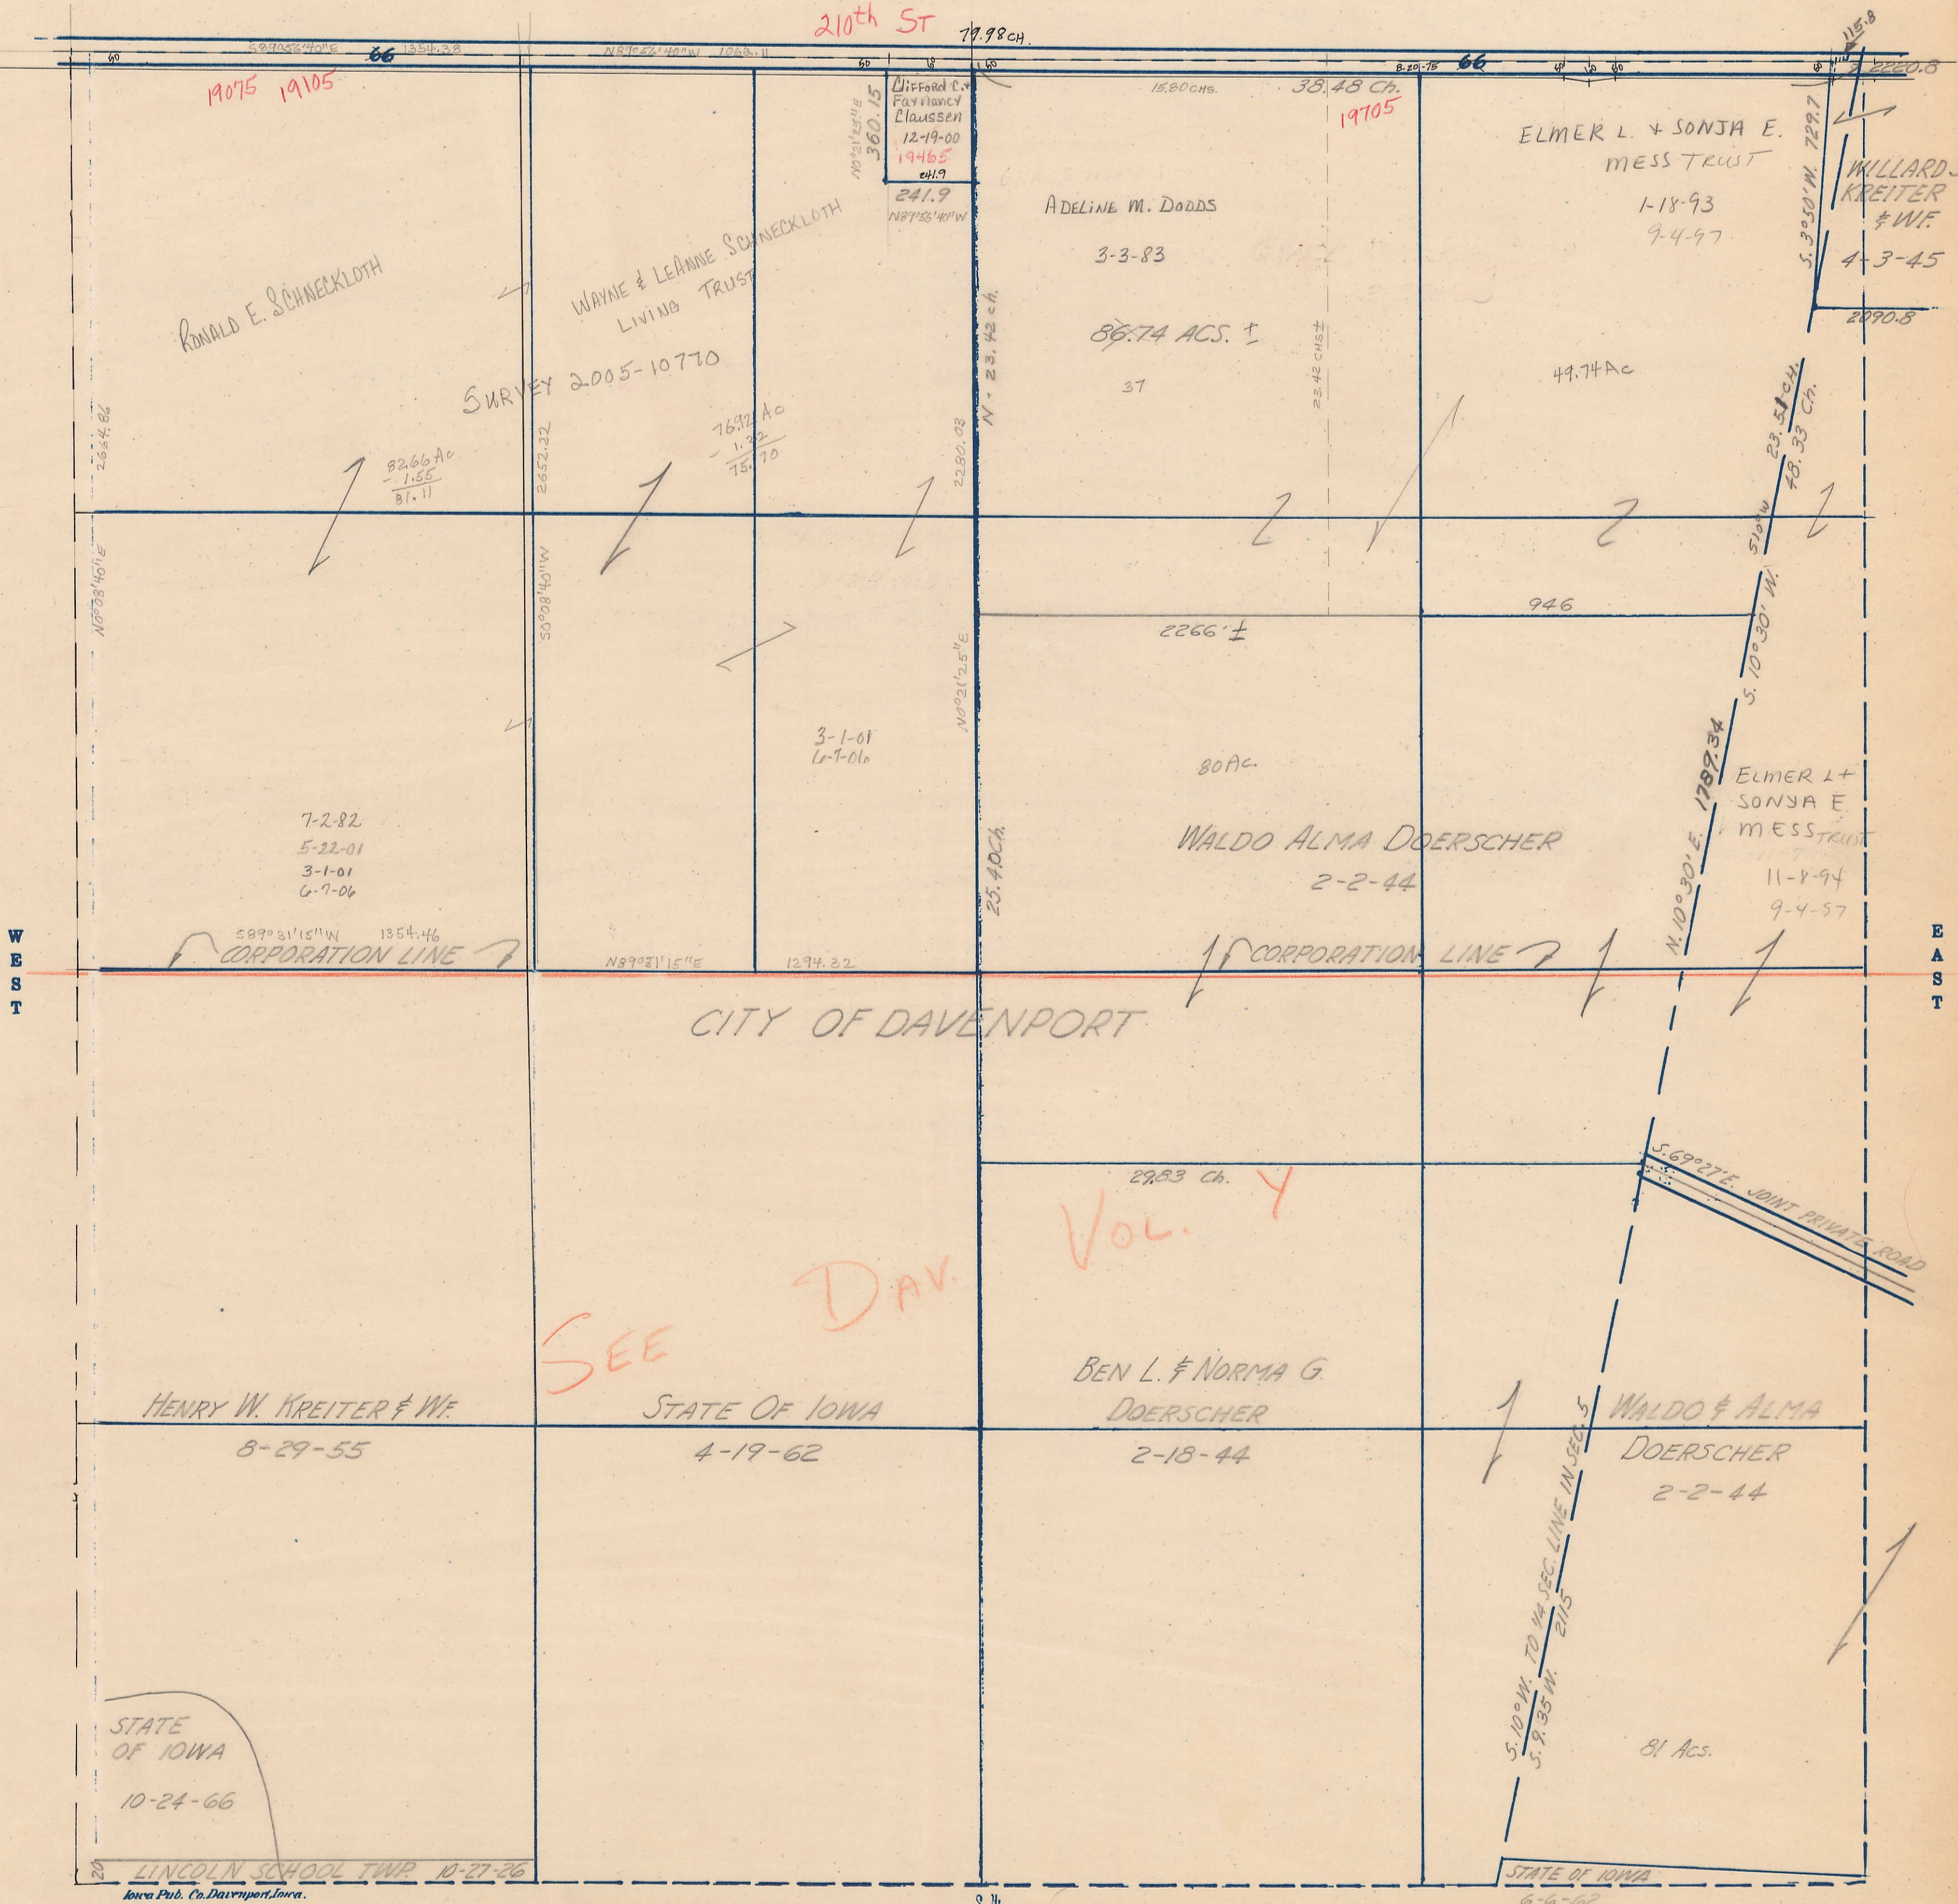

SECTION
32

Township 79-North; Range 4

EAST OF THE FIFTH PRINCIPAL MERIDIAN

SCOTT COUNTY, IOWA

LINCOLN TOWNSHIP

SCALE IN CHAINS

SCALE IN FEET

Transfer Page 348

NORTH

210th ST 79.98 CH.

SOUTH