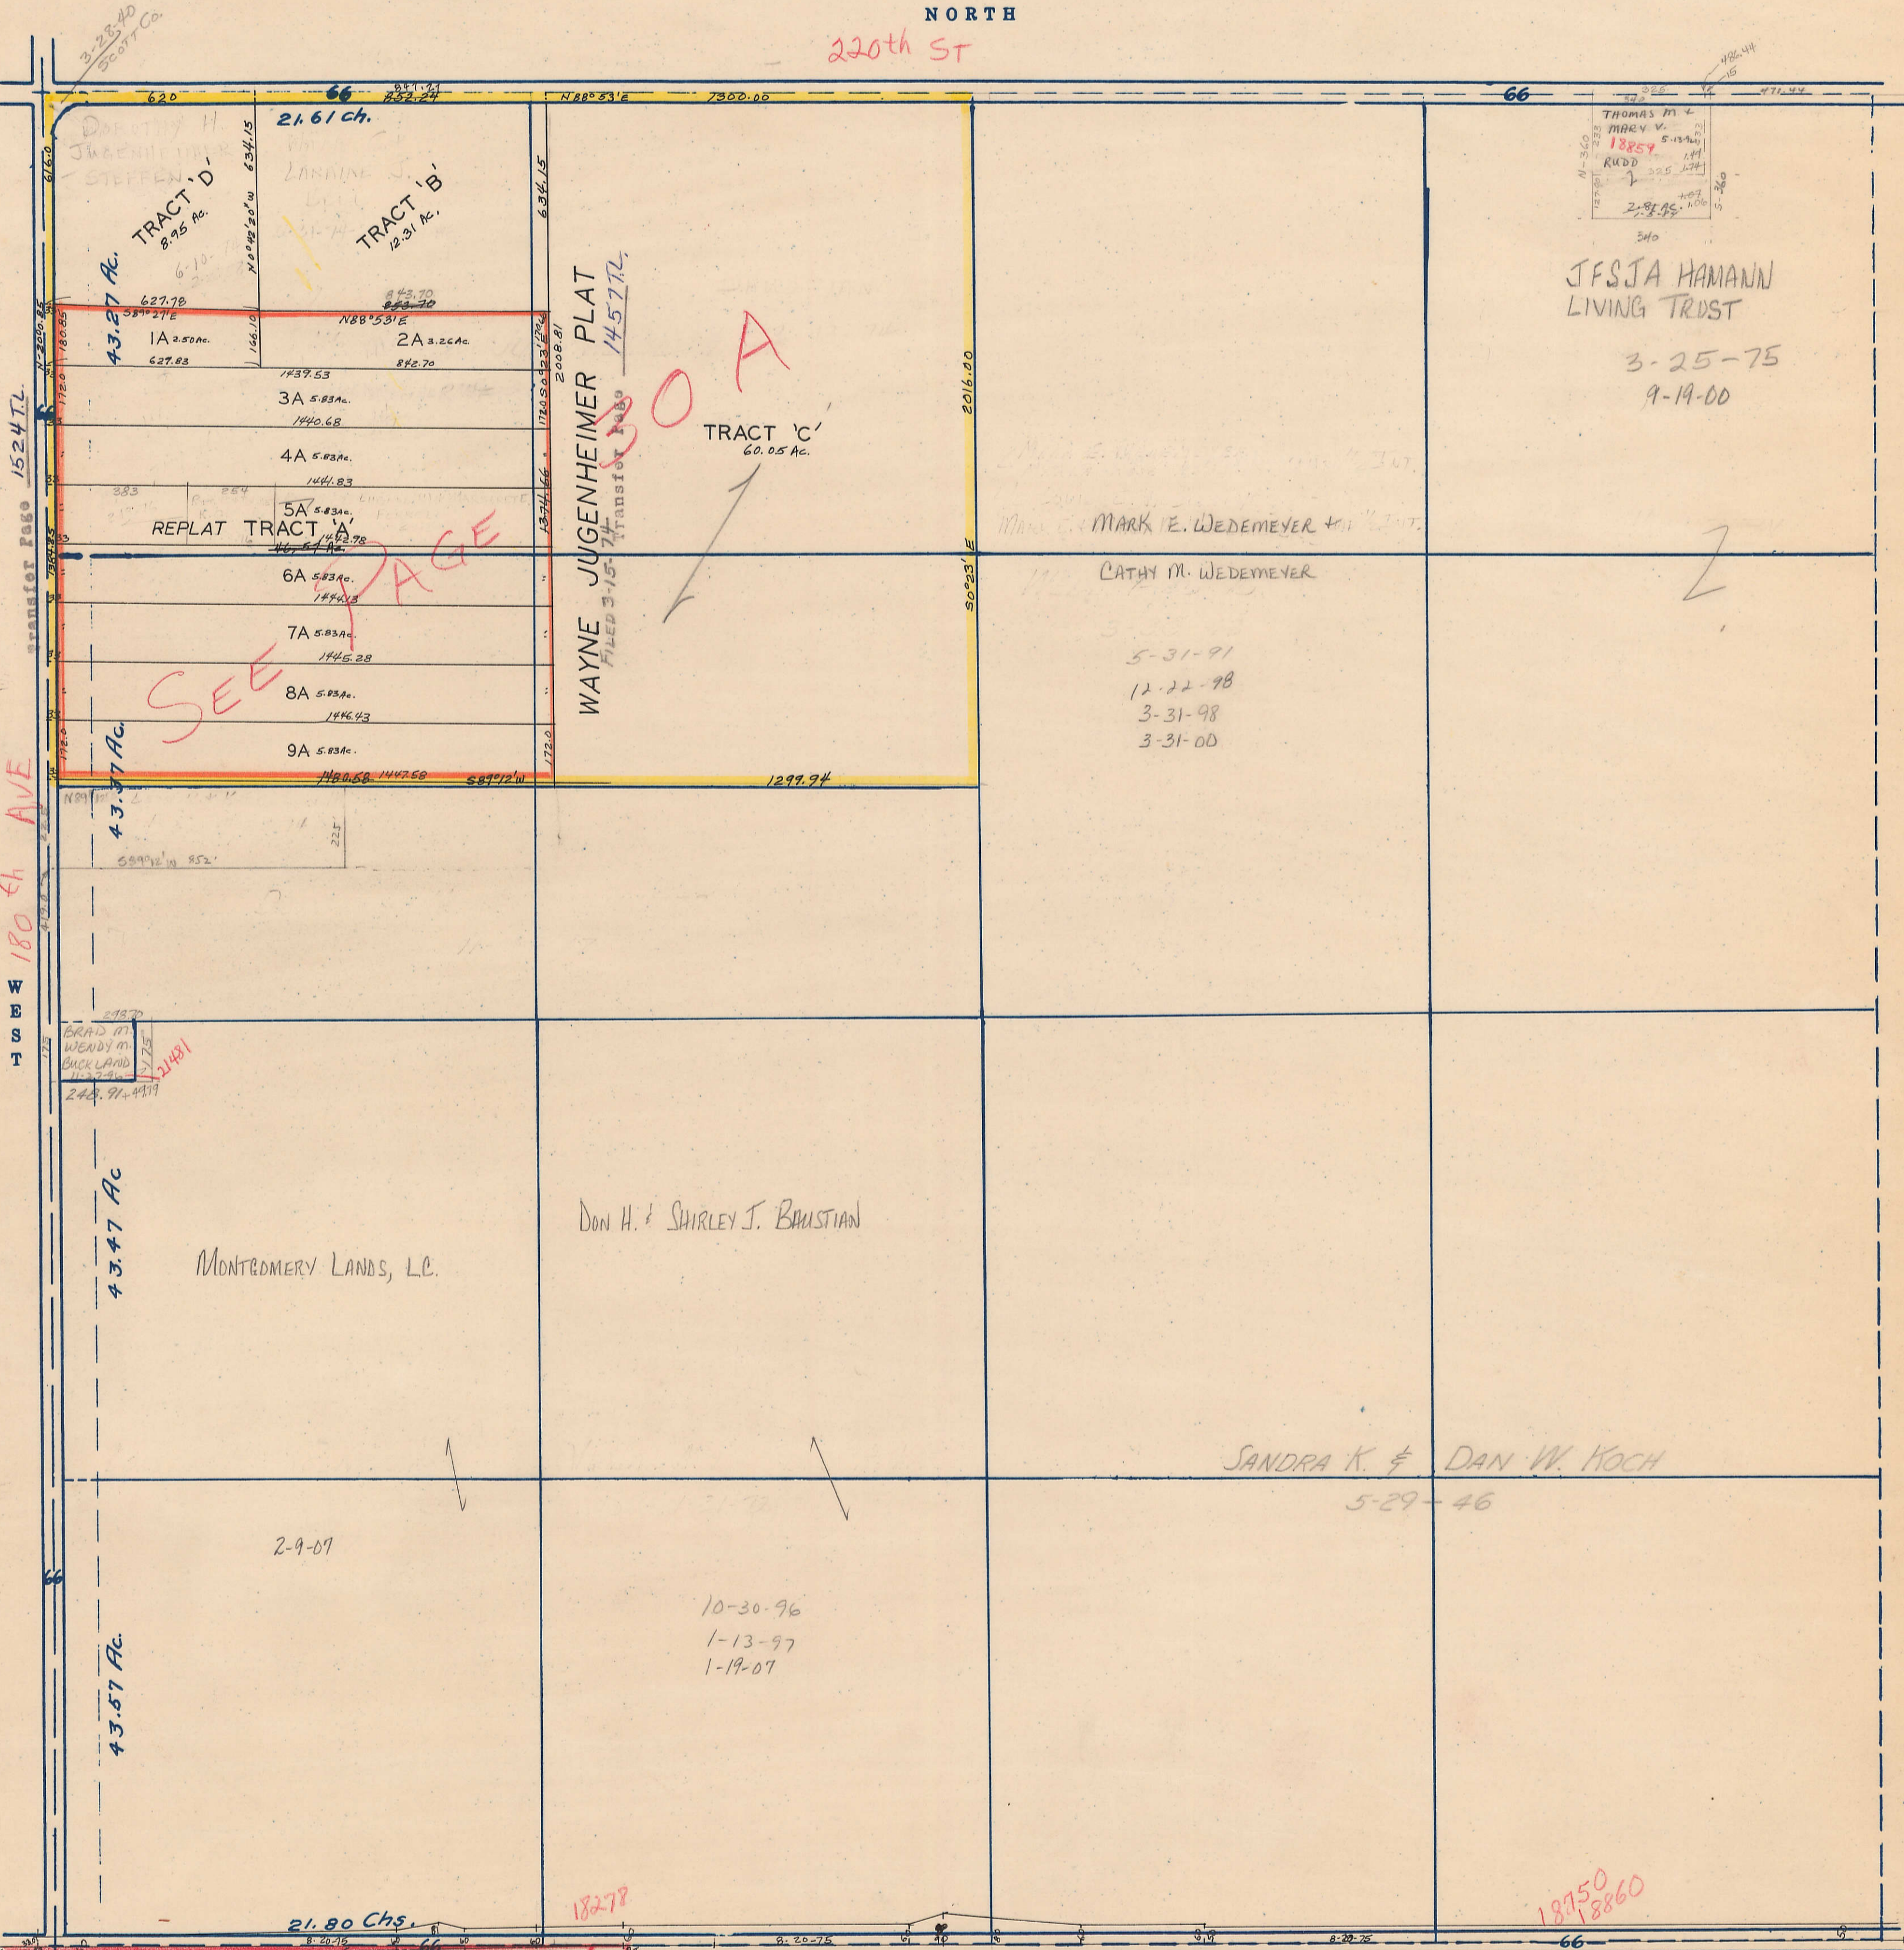

SECTION
30

Township 79-North; Range 4

EAST OF THE FIFTH PRINCIPAL MERIDIAN

SCOTT COUNTY, IOWA
LINCOLN TOWNSHIP

SCALE IN CHAINS

SCALE IN FEET

Transfer Page 346

NORTH

220th ST

JFSJA HAMANN
LIVING TRUST

3-25-75
9-19-00

MARK E. WEDEMEYER & J. J. J. J.

CATHY M. WEDEMEYER

5-31-91
12-22-98
3-31-98
3-31-00

DON H. & SHIRLEY J. BAUSTIAN

MONTGOMERY LANDS, LC.

SANDRA K. & DAN W. KOCH

5-29-46

2-9-07

10-30-96
1-13-97
1-19-07

Transfer Page 1524 TL

WEST 180th AVE

EAST

CITY OF DAVENPORT

SOUTH

210th ST

18750
18860

18278

21.80 Chs.

4071
L
241