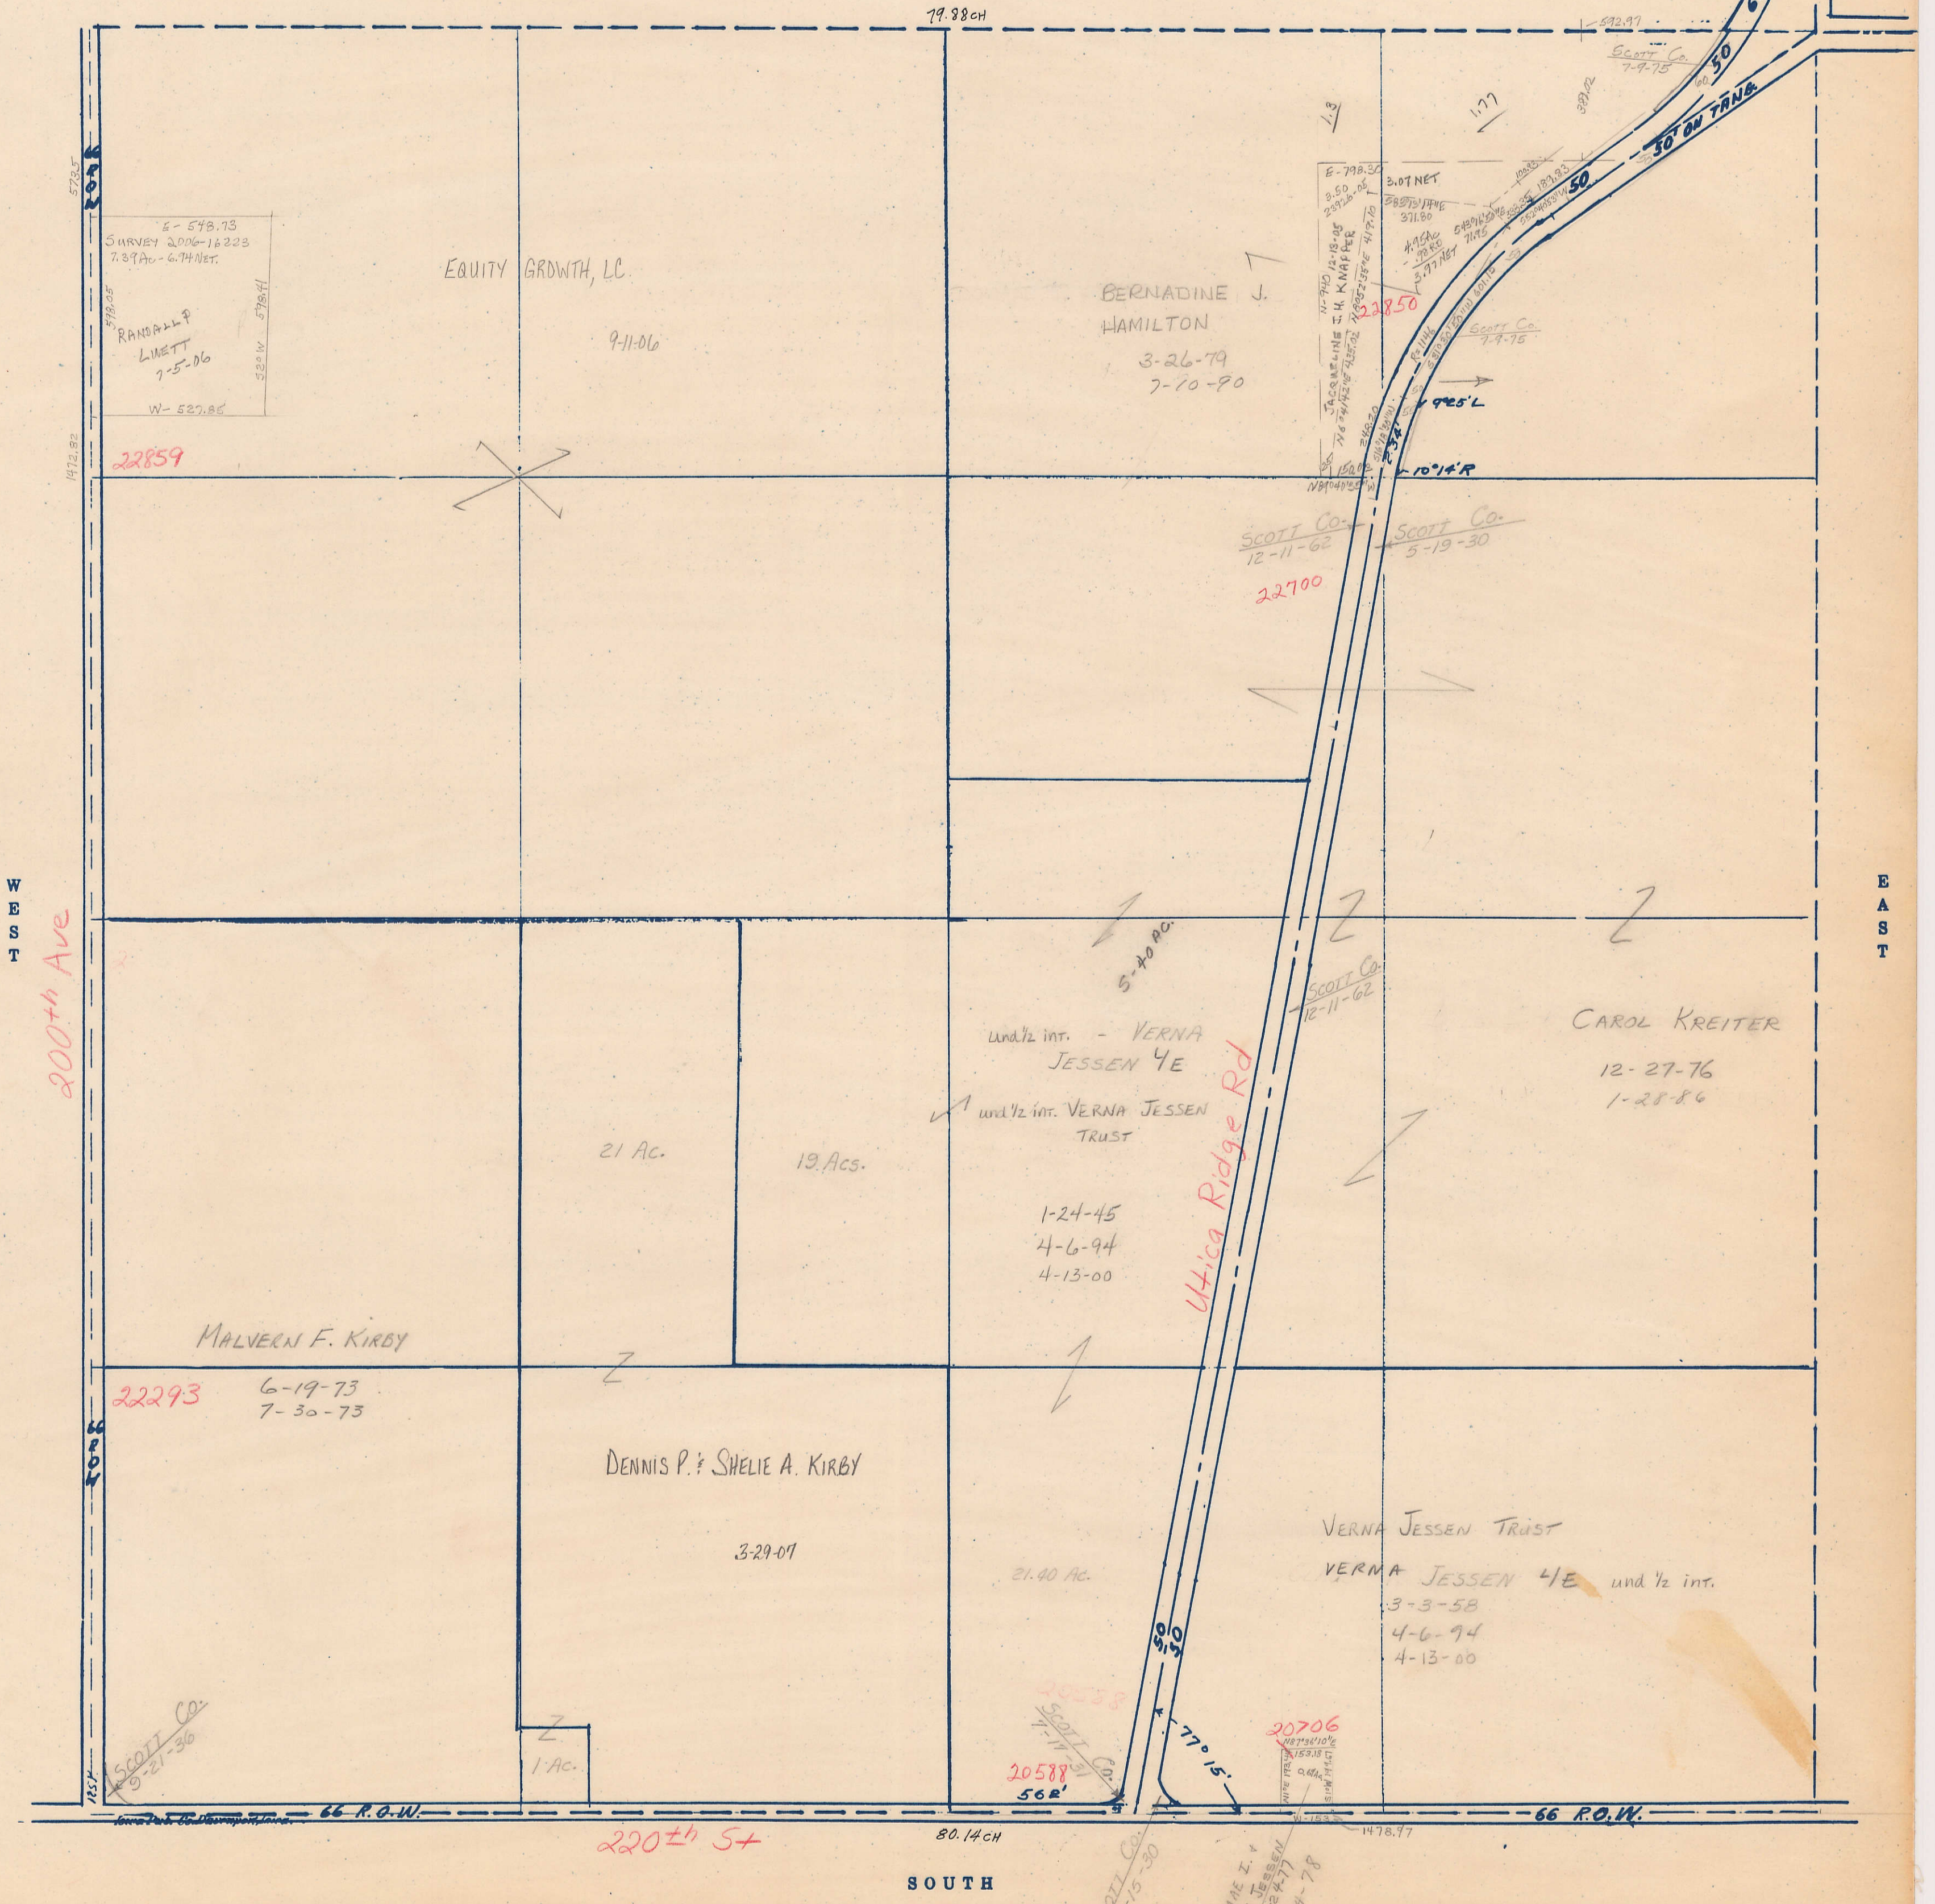

SECTION 21

Township 79-North; Range 4
EAST OF THE FIFTH PRINCIPAL MERIDIAN
SCOTT COUNTY, IOWA
LINCOLN TOWNSHIP

SCALE IN CHAINS

SCALE IN FEET

Transfer Page 339

NORTH

WEST

200th Ave

EAST

SOUTH

220th St

SCOTT CO.
9-21-36

SCOTT CO.
7-17-31

SCOTT CO.
11-15-30

RAMIE I. &
RICHARD C. JESSEN
7-24-77

3-4-78