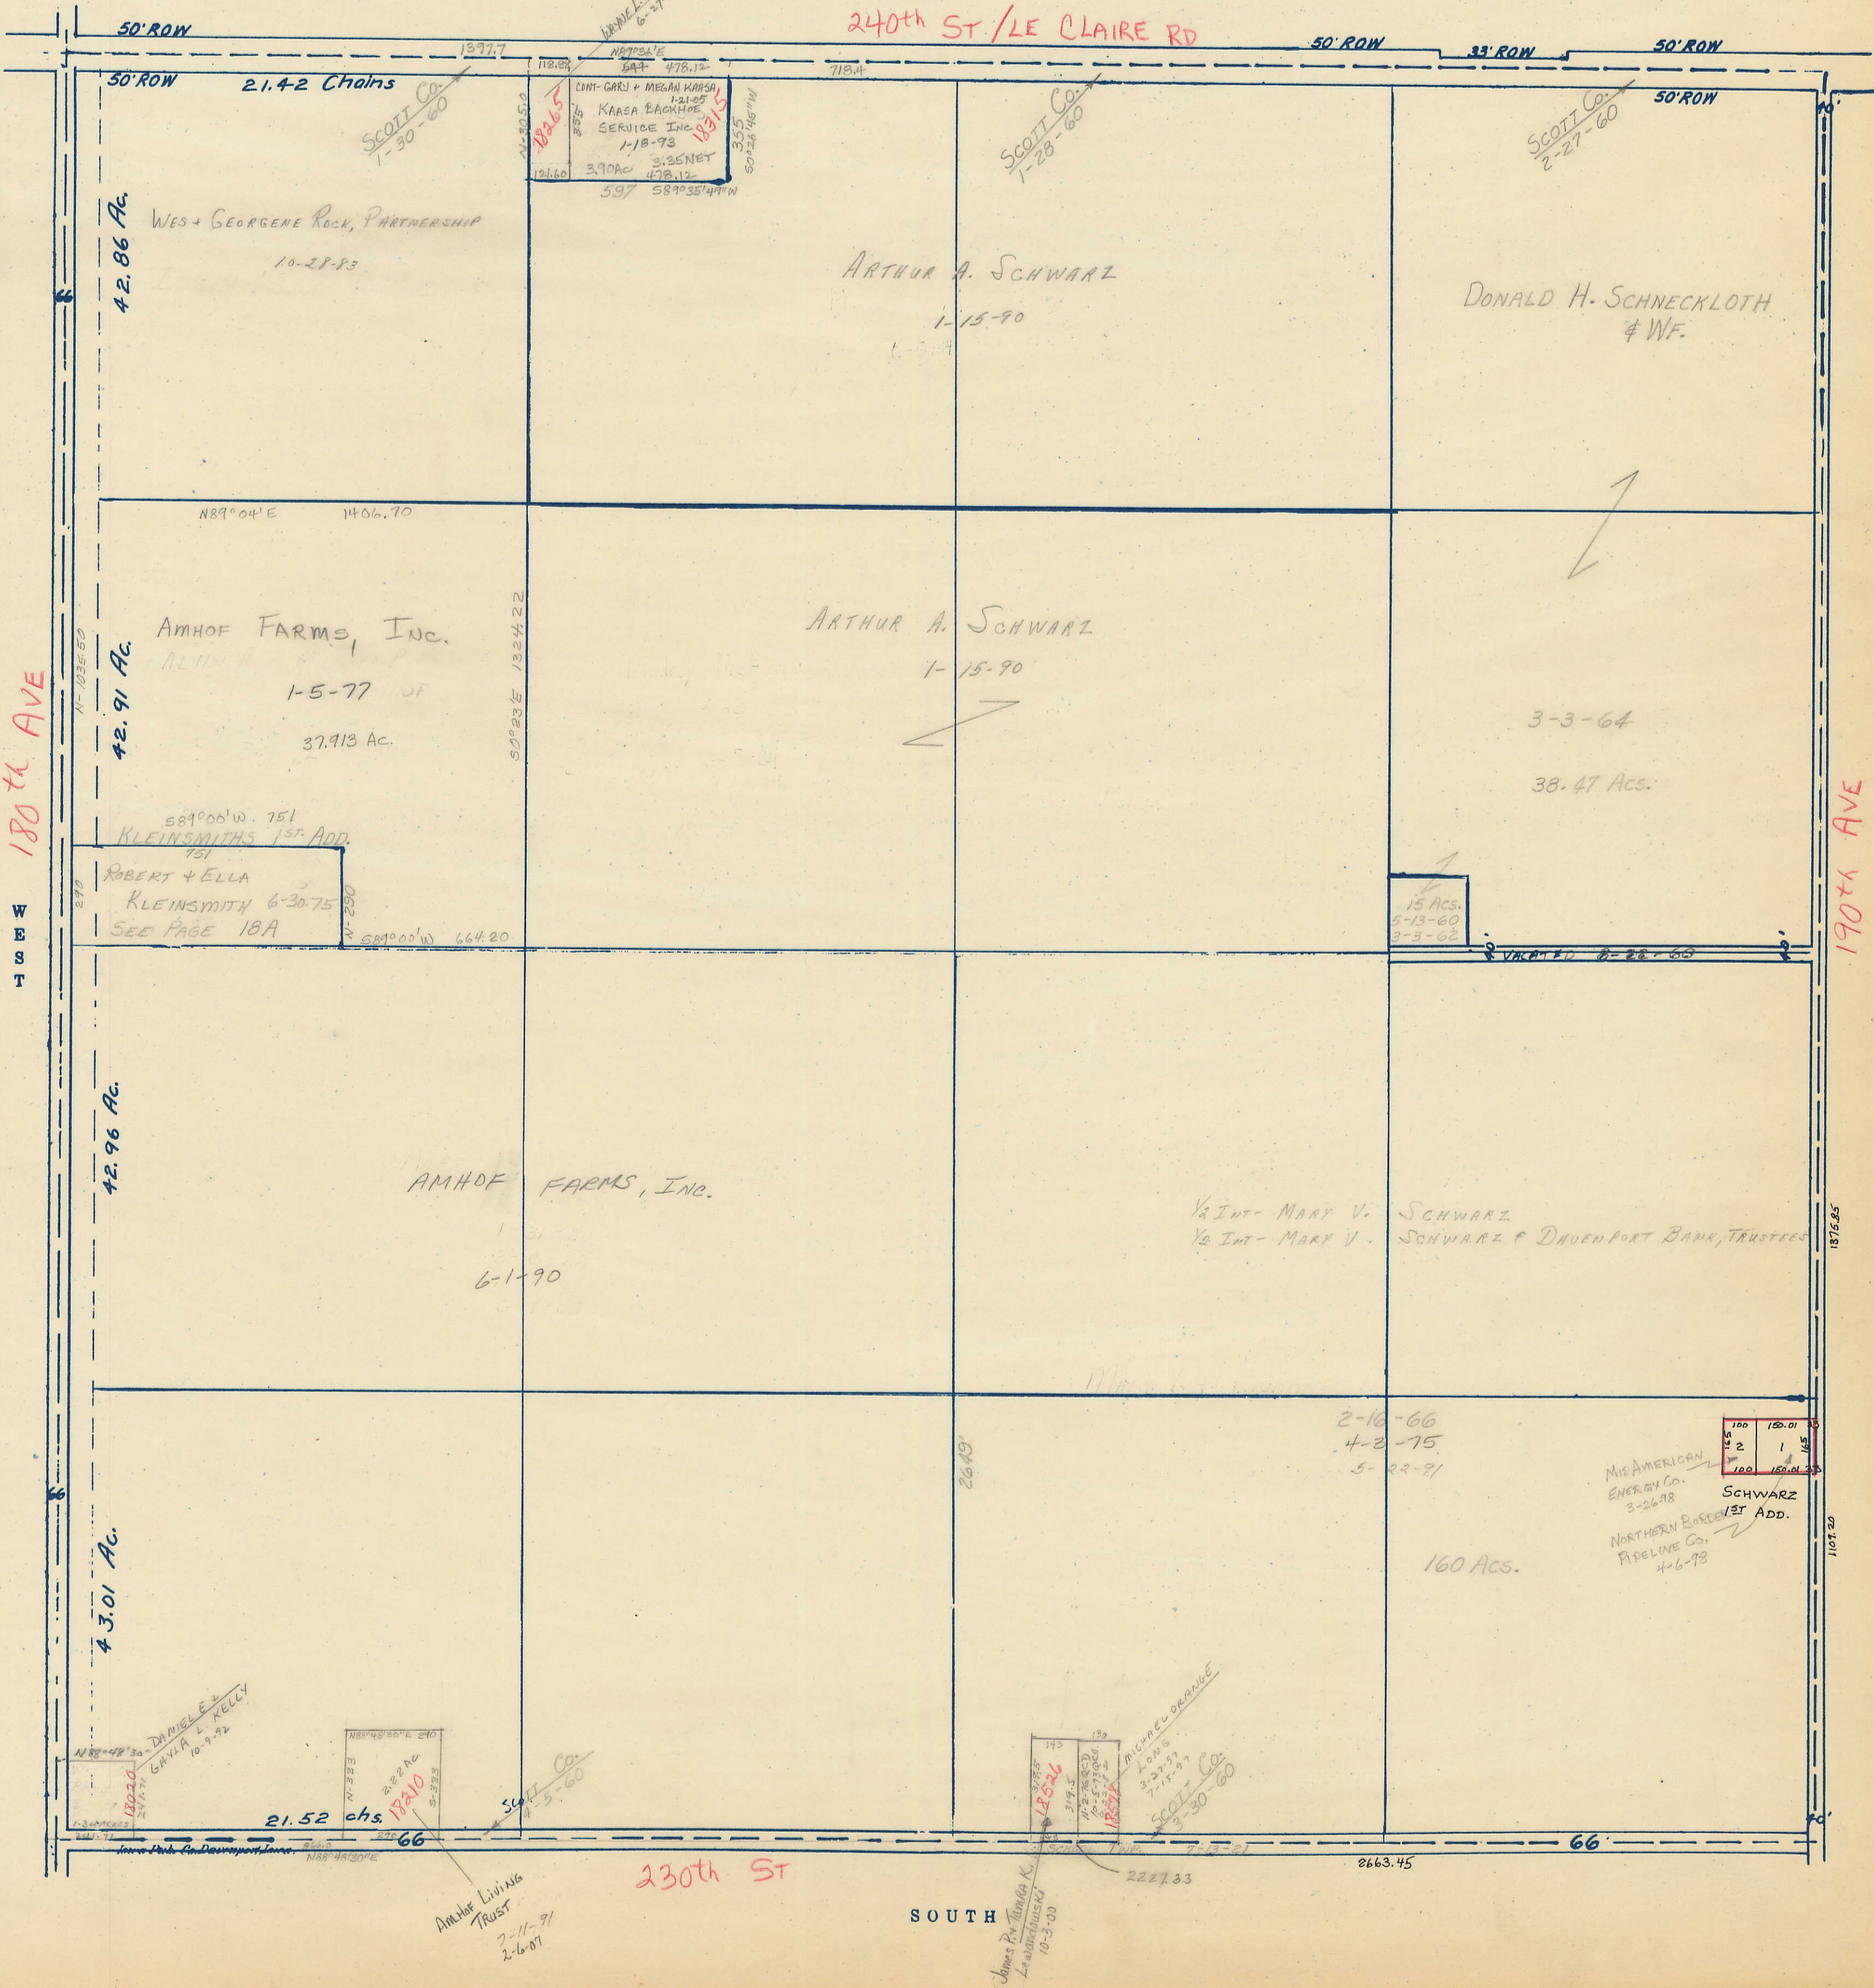

SECTION 18

Township 79-North; Range 4

EAST OF THE FIFTH PRINCIPAL MERIDIAN

SCOTT COUNTY, IOWA

LINCOLN TOWNSHIP

SCALE IN CHAINS

SCALE IN FEET

Transfer Page 336

NORTH

240th ST / LE CLAIRE RD

WEST 180th AVE

EAST 190th AVE

SOUTH

230th ST

W. LINE N.W. 1/4

180th AVE

33' 33' 149' 235-35
33' 33' 150' 235-25
18' 18'