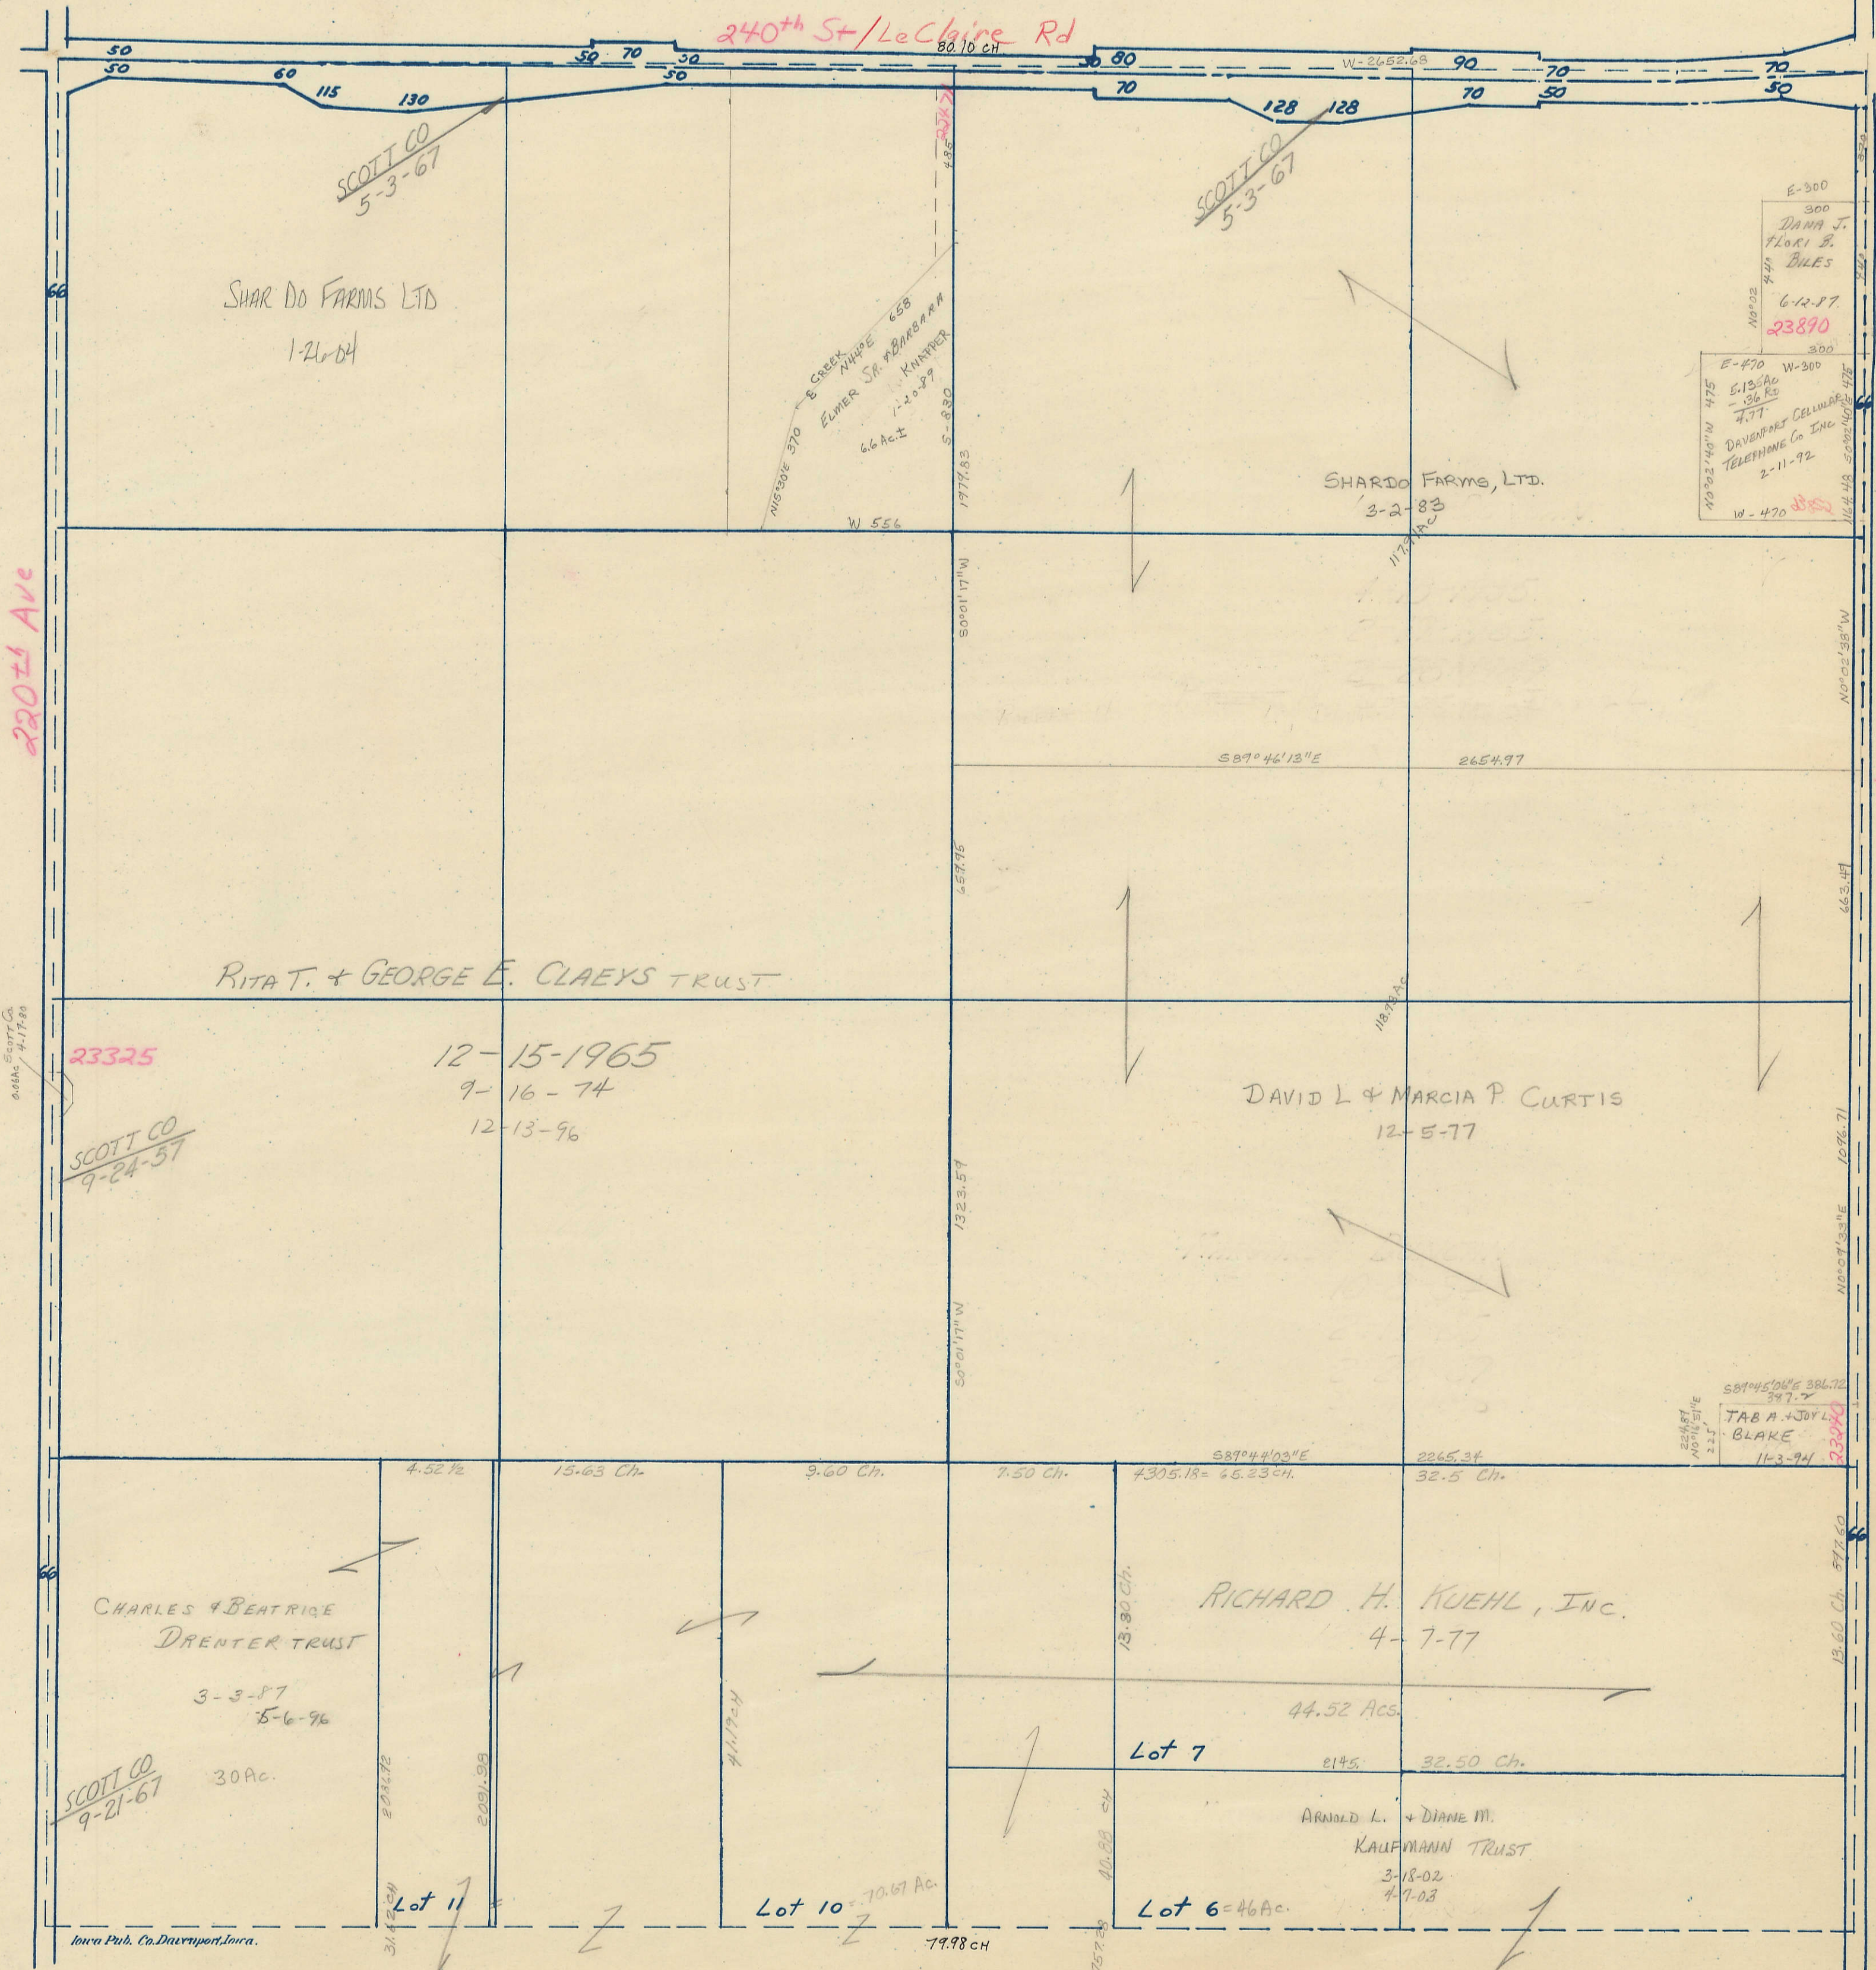

SECTION 14

Township 79-North; Range 4

EAST OF THE FIFTH PRINCIPAL MERIDIAN

SCOTT COUNTY, IOWA

LINCOLN TOWNSHIP

SCALE IN CHAINS

SCALE IN FEET

Transfer Page 332

NORTH

240th St / Le Claire Rd

SOUTH

220th Ave

230th Ave

WEST

EAST

Iowa Pub. Co. Des Moines, Iowa.