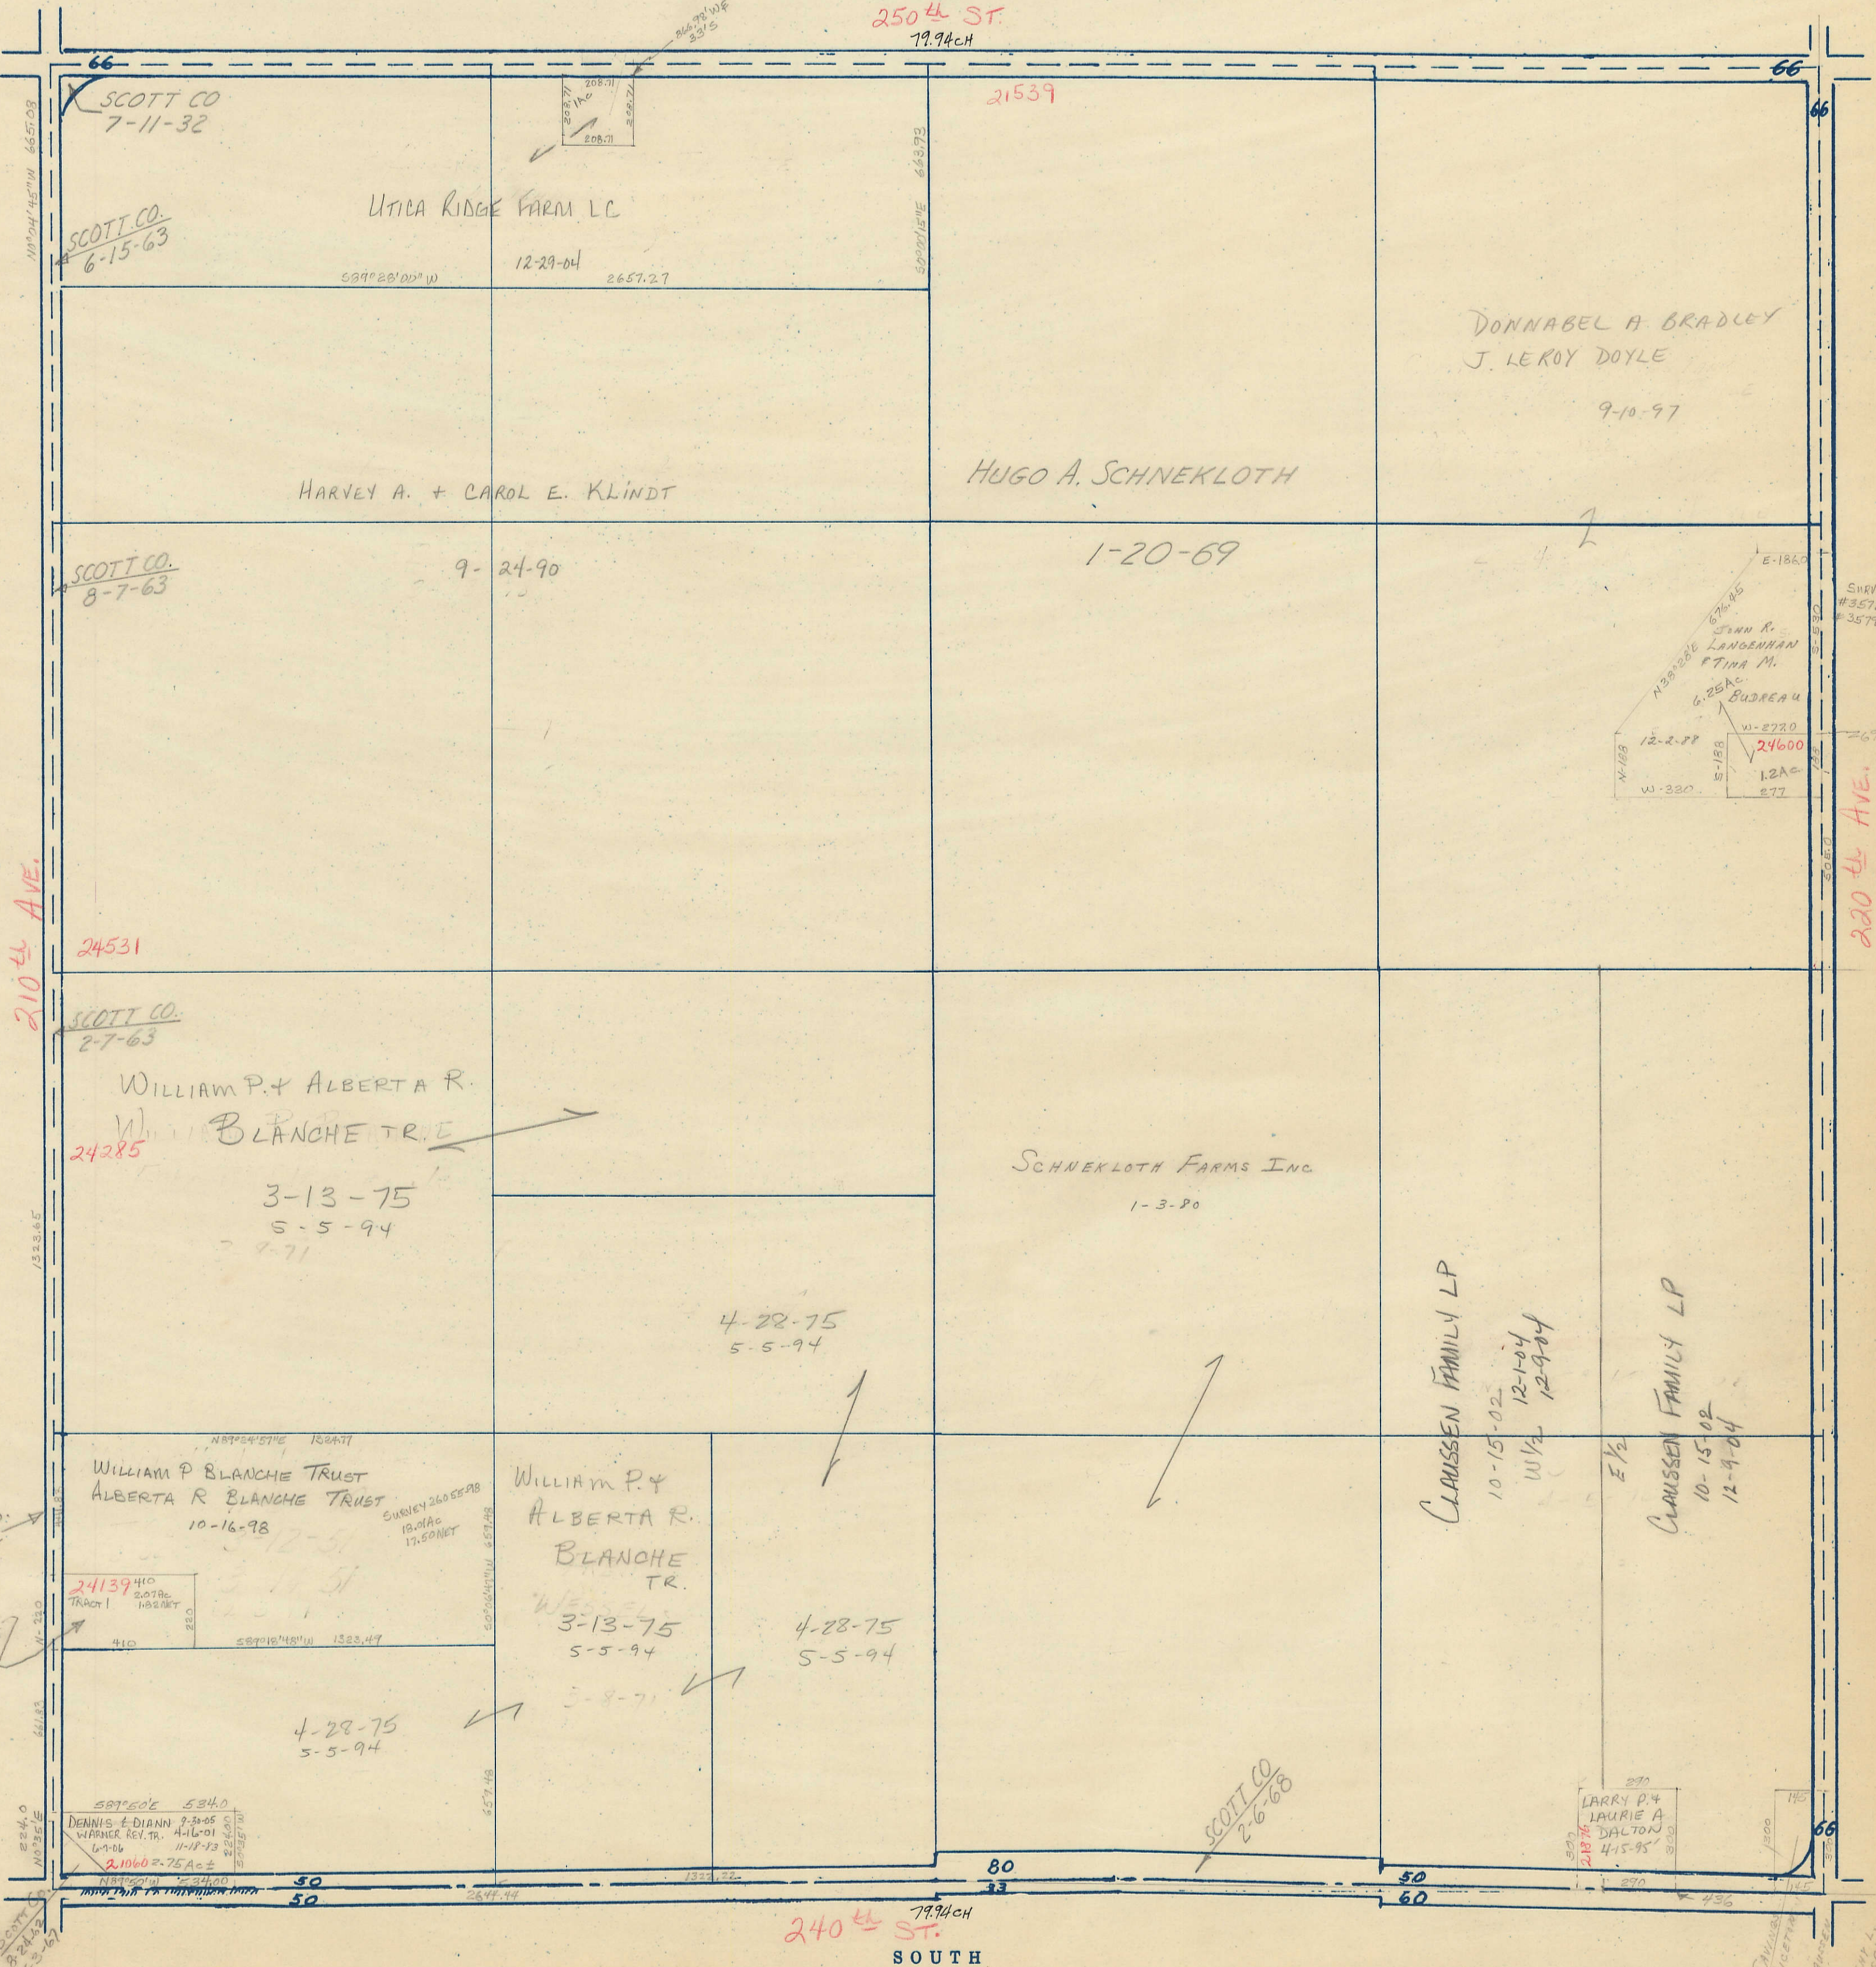

## Township 79-North; Range 4

EAST OF THE FIFTH PRINCIPAL MERIDIAN

SCOTT COUNTY, IOWA

### LINCOLN TOWNSHIP

SCALE IN CHAINS

SCALE IN FEET

Transfer Page 330

NORTH

250th ST.  
79.94ch

SOUTH

240th ST.  
79.94ch