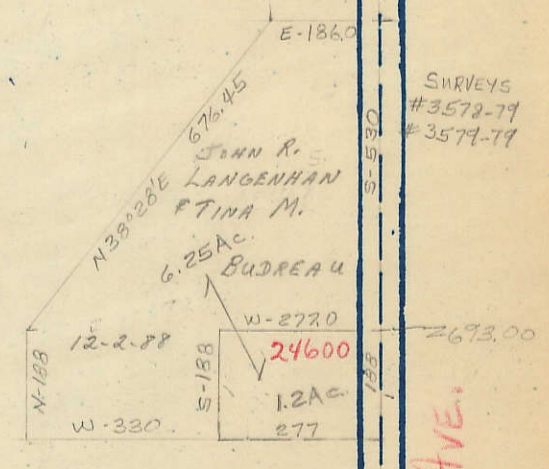

## Township 79-North; Range 4

EAST OF THE FIFTH PRINCIPAL MERIDIAN

SCOTT COUNTY, IOWA

### LINCOLN TOWNSHIP

SCALE IN CHAINS

SCALE IN FEET

Transfer Page 330

NORTH

250th ST.  
79.94ch

SOUTH

240th ST.  
79.94ch