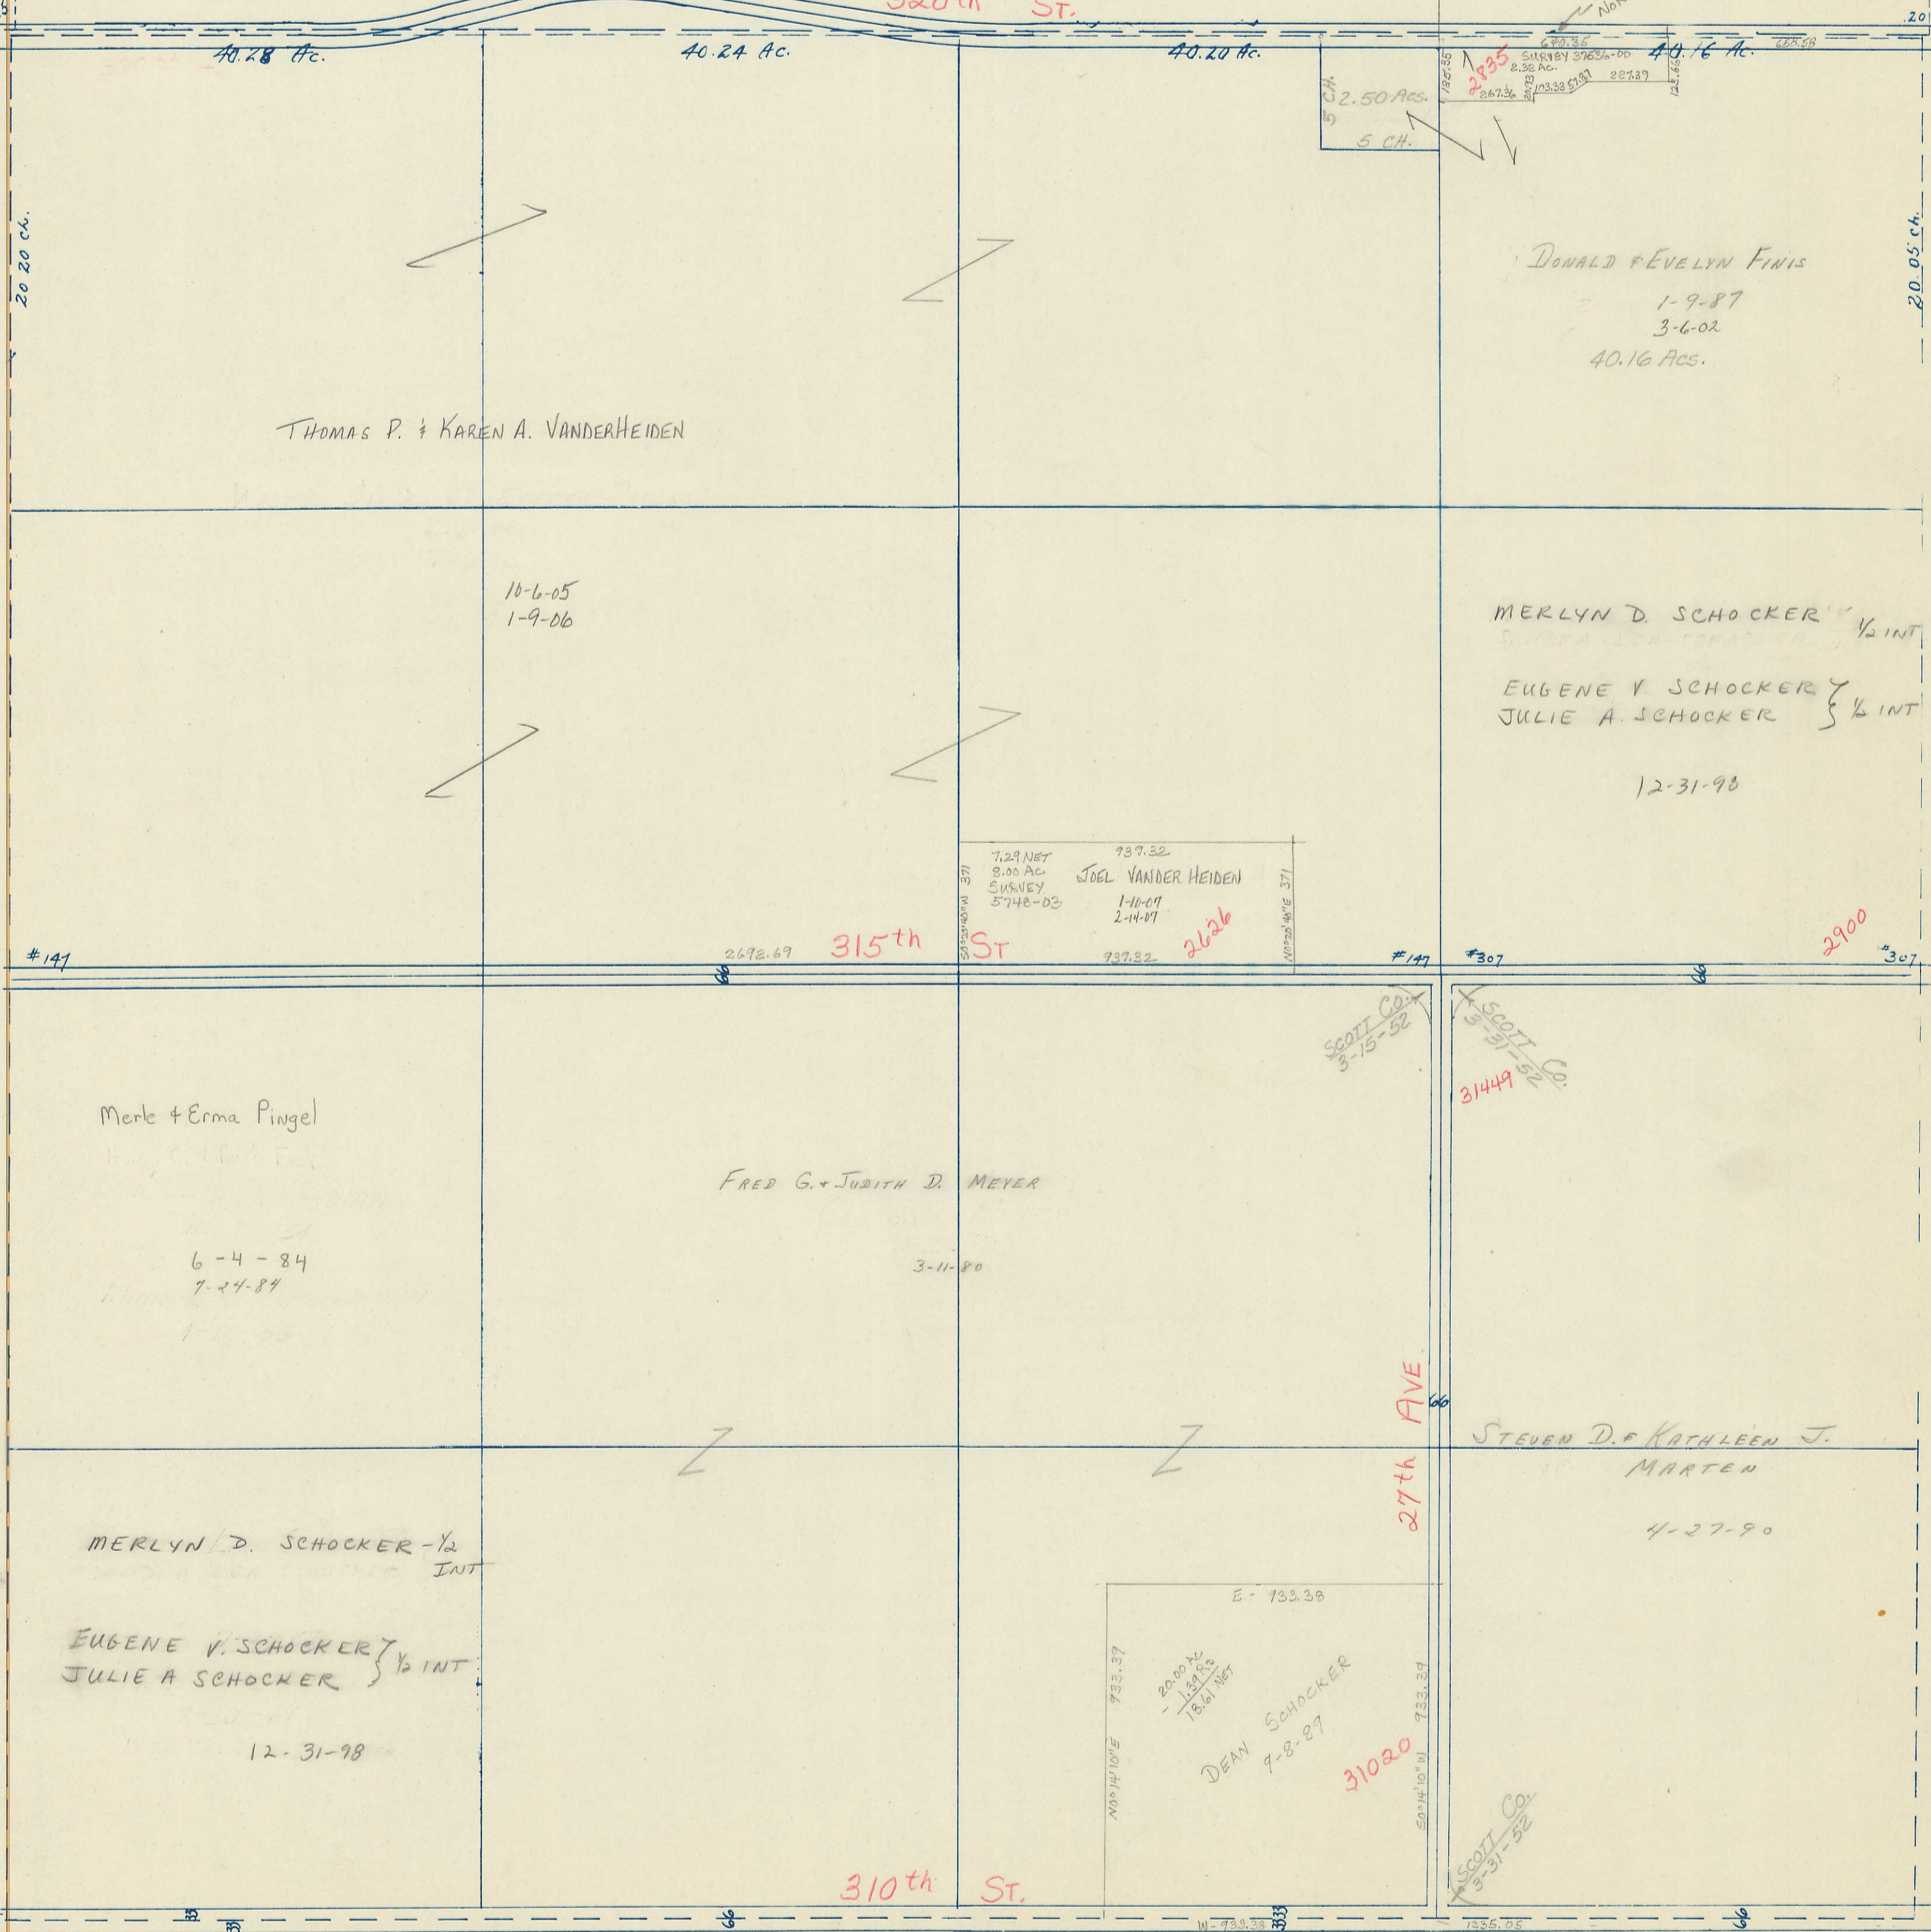

SECTION 4

Township 80-North; Range 1

EAST OF THE FIFTH PRINCIPAL MERIDIAN

SCOTT COUNTY, IOWA
LIBERTY TOWNSHIP

SCALE IN CHAINS

SCALE IN FEET

NORTH

320th St.

Transfer Page #159

661 Range 1s ALL NORTH OF 524

79.60 ch

SOUTH

WEST

EAST