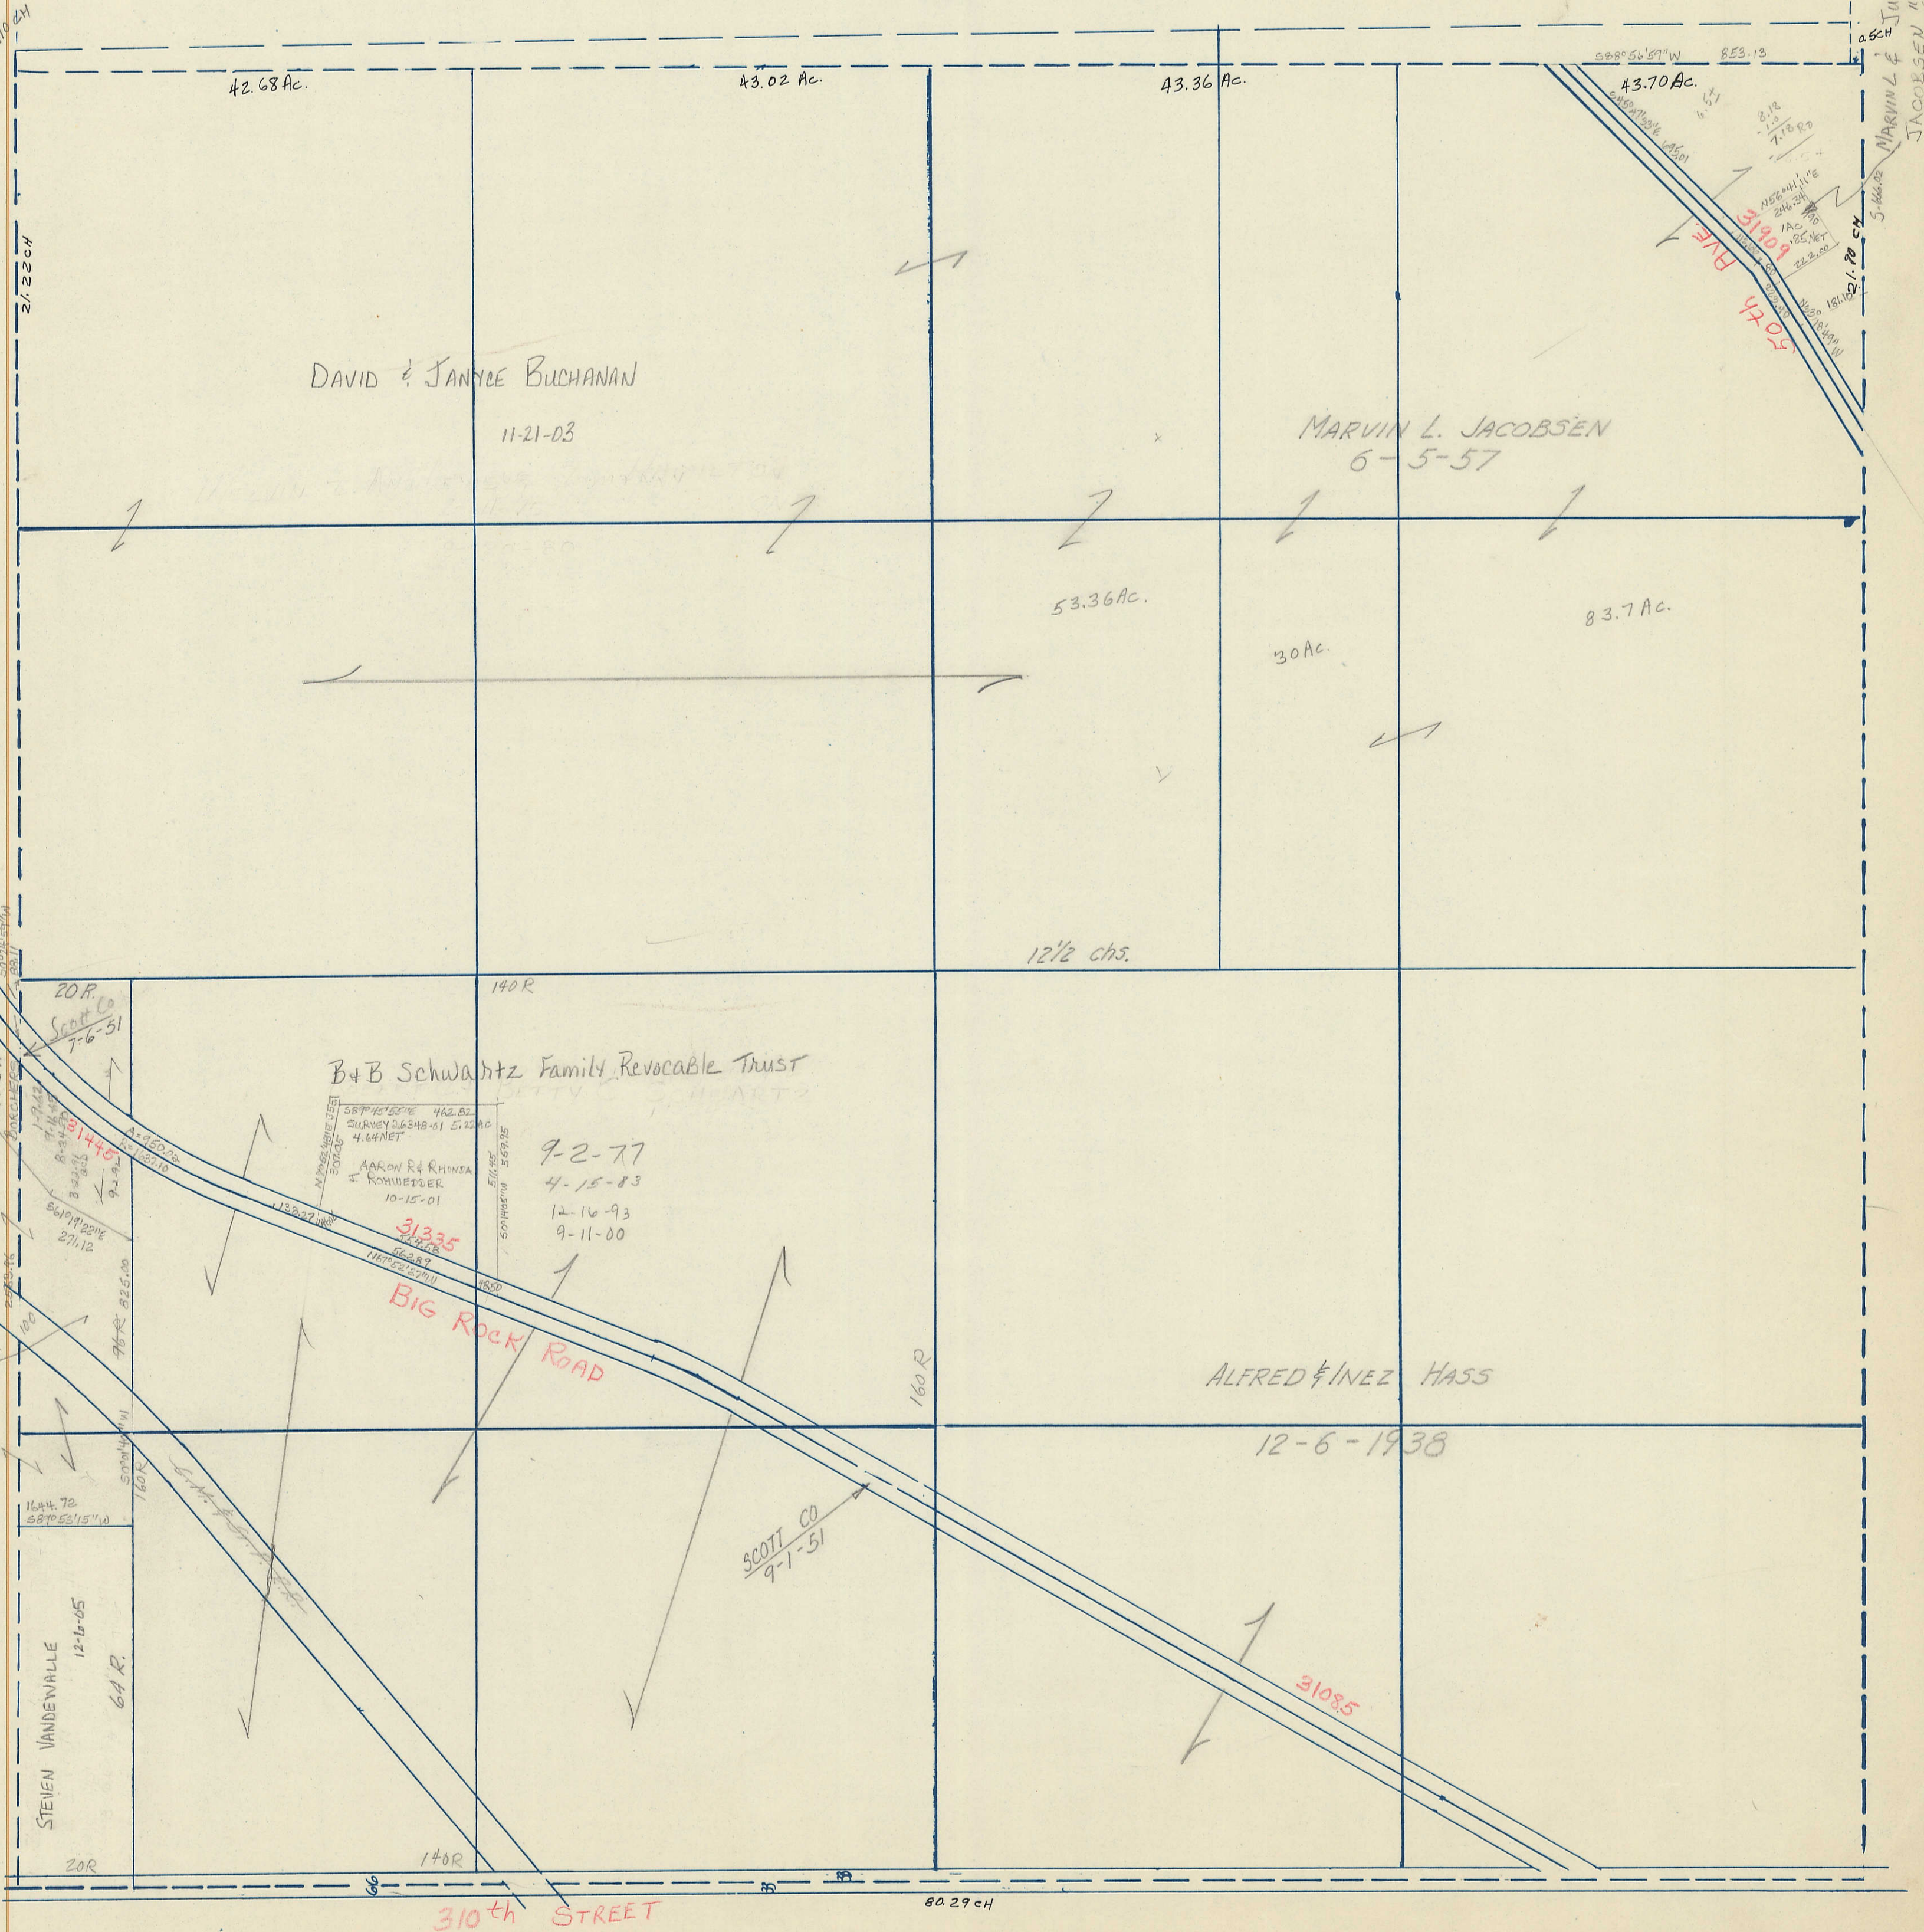

SECTION  
2

SCALE IN CHAINS

Township 80-North; Range 1

EAST OF THE FIFTH PRINCIPAL MERIDIAN

SCALE IN FEET

SCOTT COUNTY, IOWA  
LIBERTY TOWNSHIP

Transfer Page 287

NORTH

WEST

EAST

42.68 Ac.

43.02 Ac.

43.36 Ac.

43.70 Ac.

DAVID & JANICE BUCHANAN

11-21-03