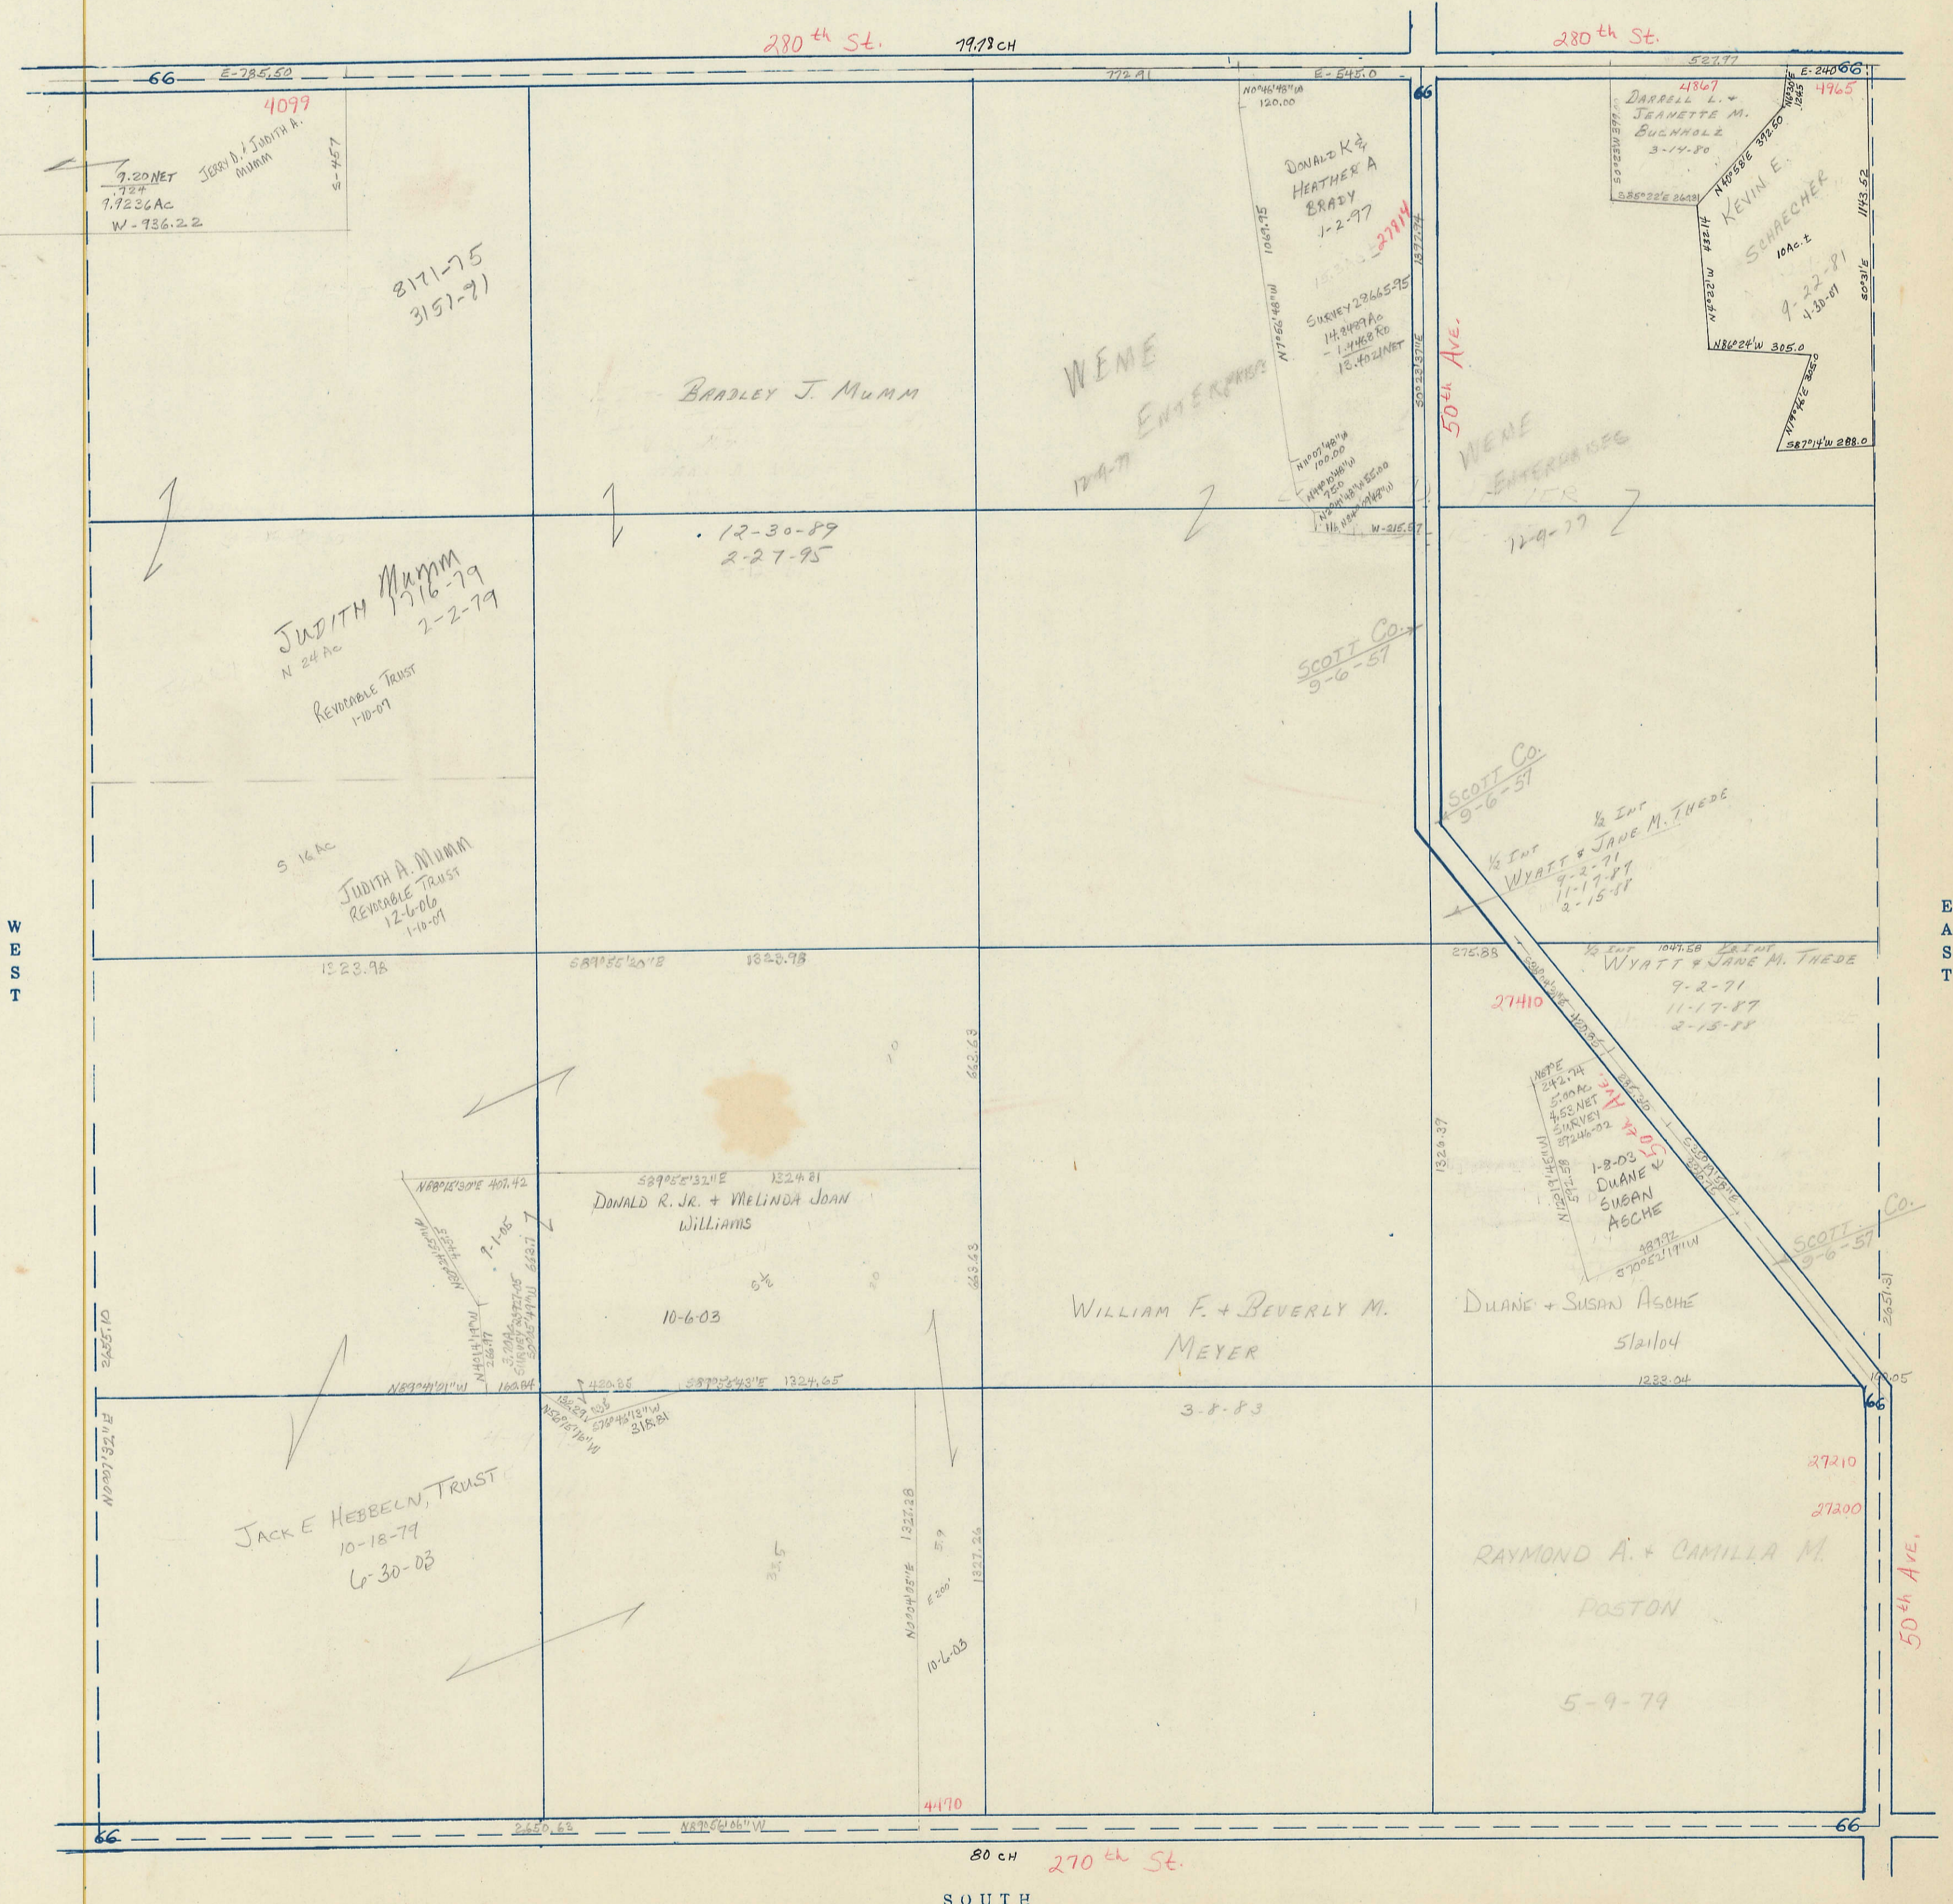

SECTION 26

Township 80-North; Range 1

EAST OF THE FIFTH PRINCIPAL MERIDIAN

SCOTT COUNTY, IOWA
LIBERTY TOWNSHIP

NORTH

SCALE IN CHAINS

SCALE IN FEET

Transfer Page 311

280th St.

19.78 CH

280th St.

WEST

EAST

80 CH 270th St.

SOUTH