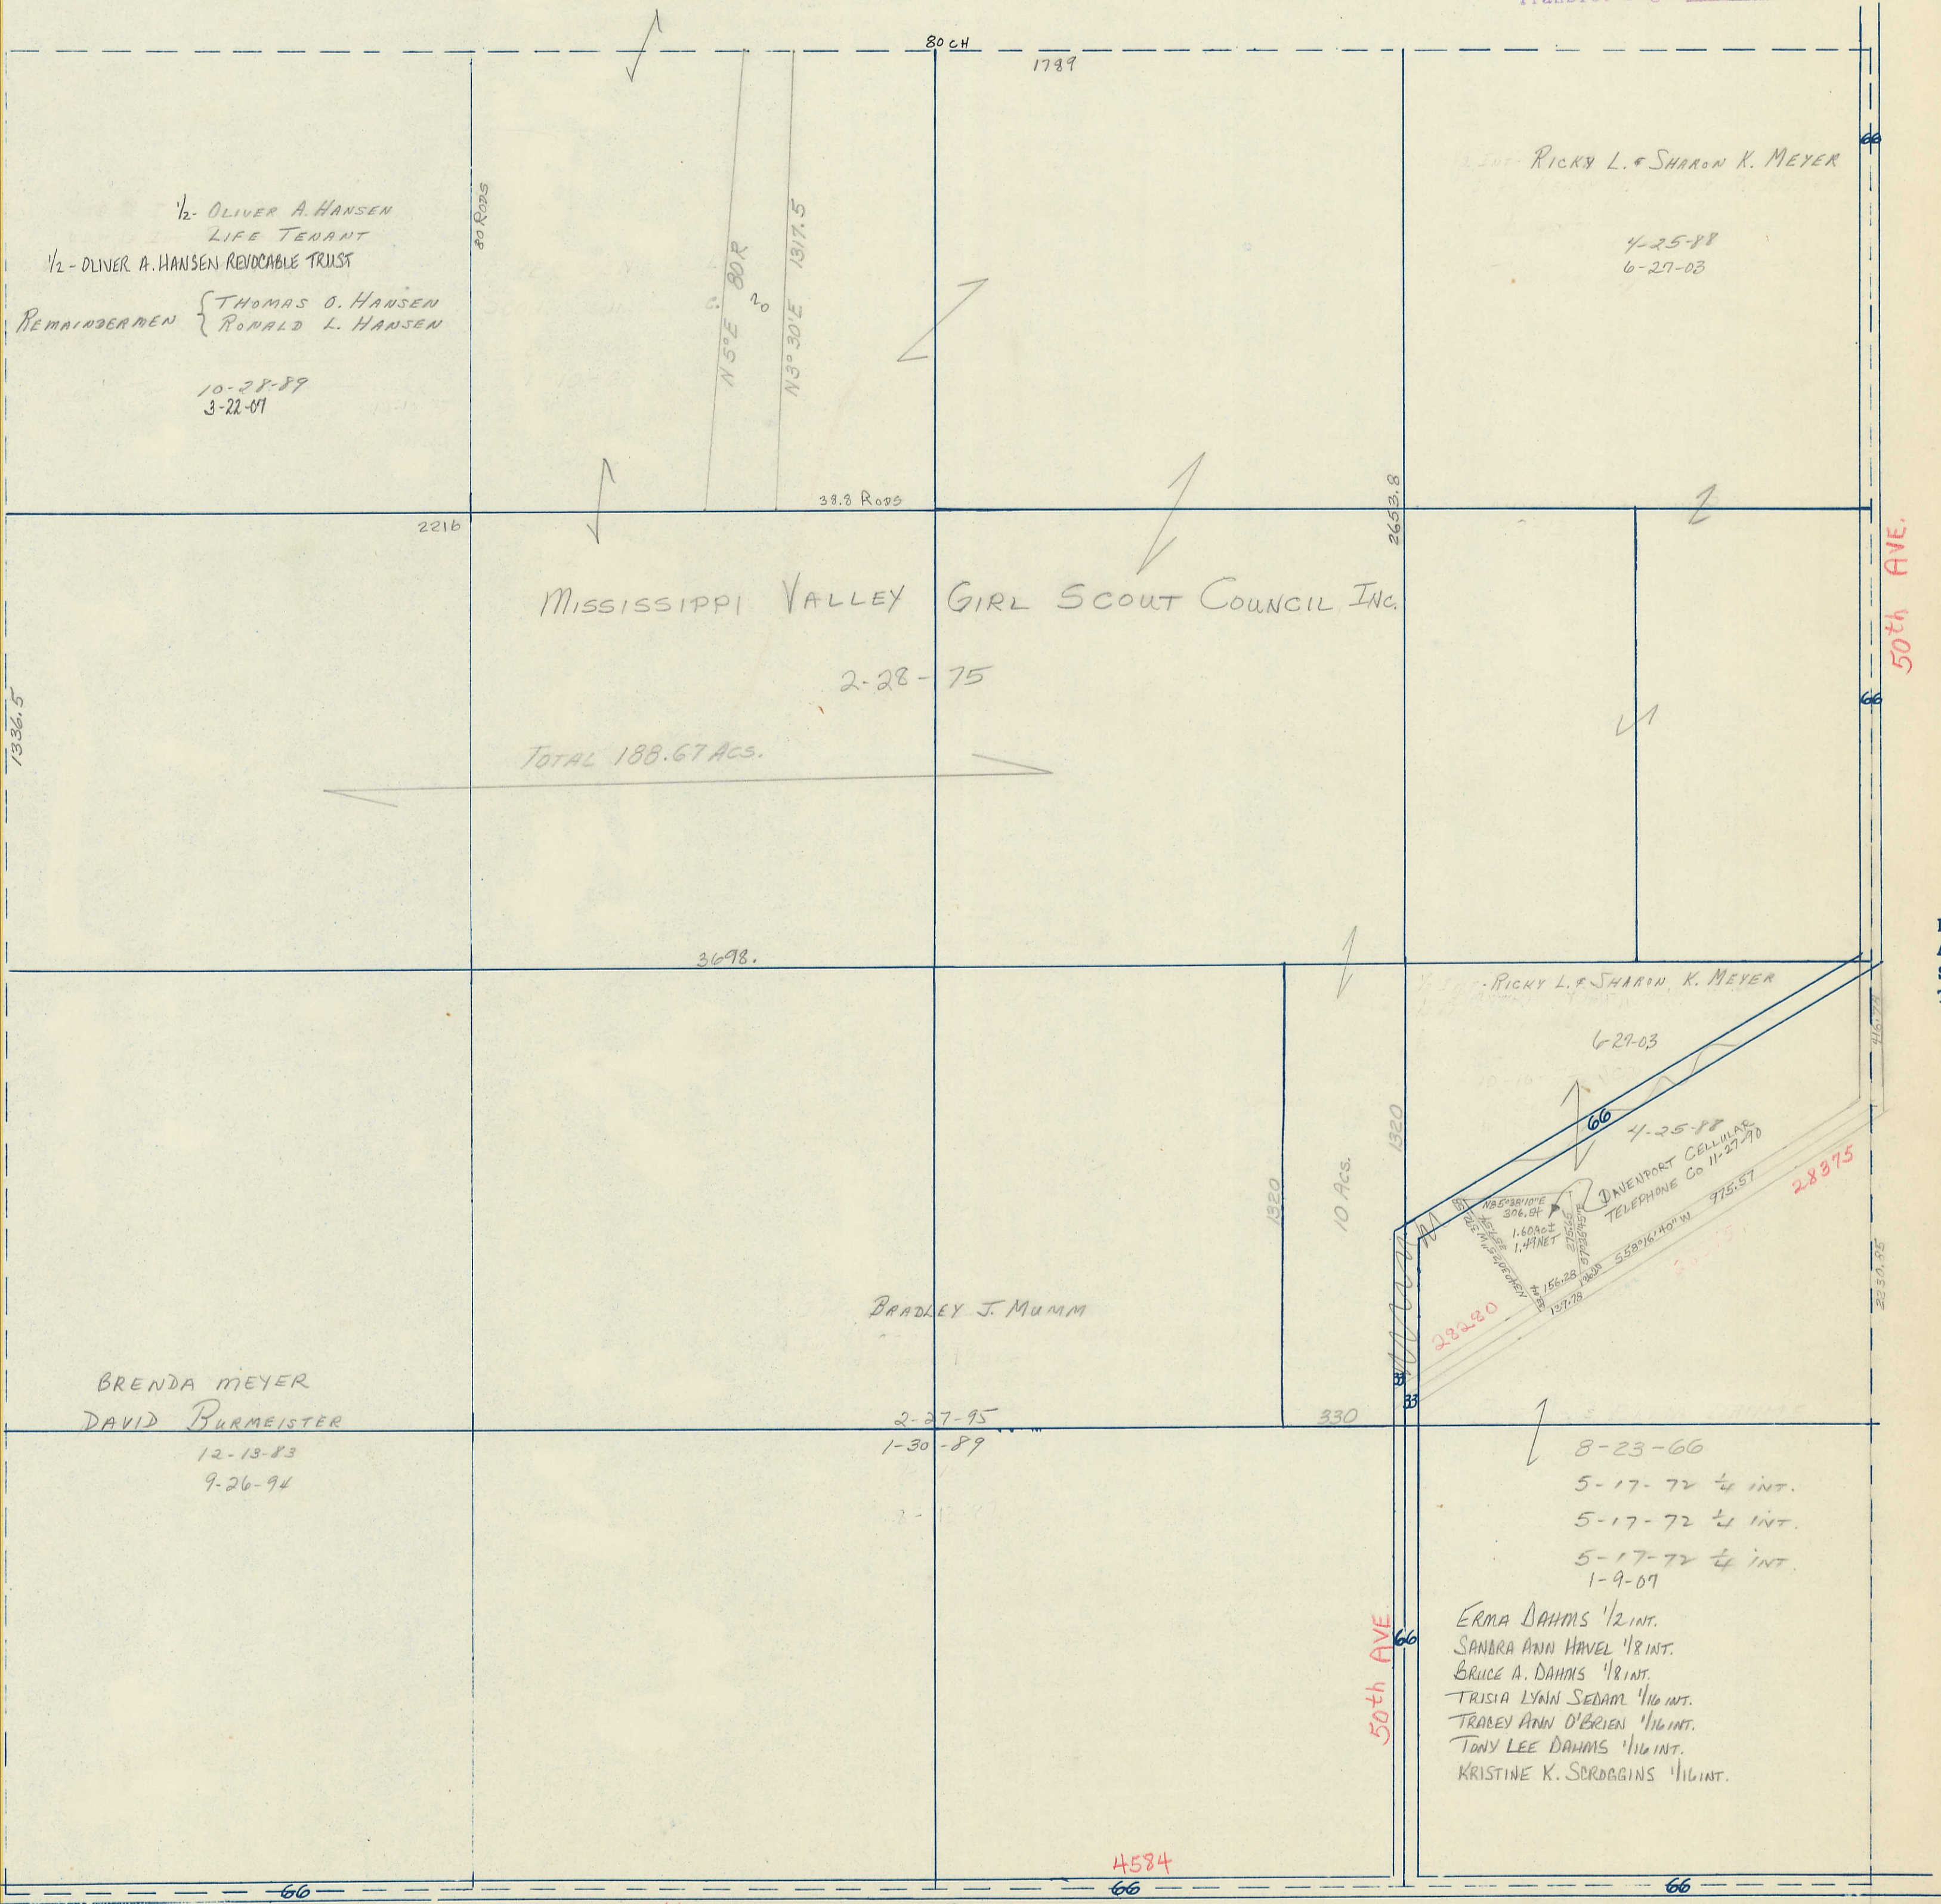

SECTION 23

Township 80-North; Range 1

EAST OF THE FIFTH PRINCIPAL MERIDIAN

SCOTT COUNTY, IOWA  
LIBERTY TOWNSHIP

NORTH

SCALE IN CHAINS

SCALE IN FEET

Transfer Page 308

WEST

EAST

280th St.

SOUTH

4584

50th AVE

50th AVE